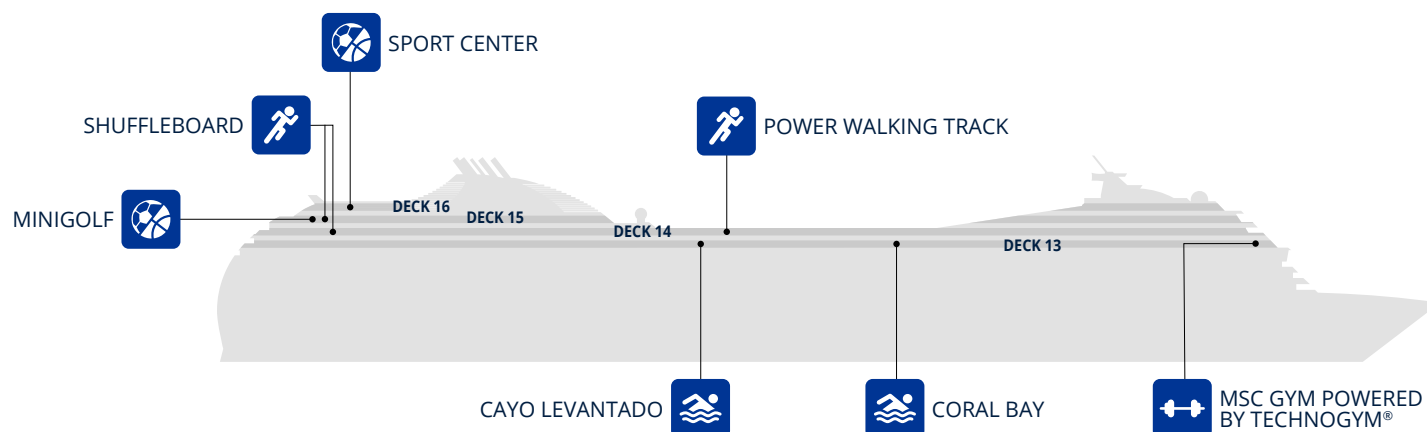

*Depending on the itineraries and subject to applicable legislation.

	Deck
BEAUTY SERVICES	13
HAIR SALON	13
MASSAGES & TREATMENTS	13
MEDI SPA	13
NAIL SALON	13
RECEPTION	13

	Deck
SOLARIUM	13
THALASSO ROOM	13
THERMAL AREA	13
TOP 16 EXCLUSIVE SOLARIUM	16
WHIRLPOOL BATH	13

	Deck
CAYO LEVANTADO	13
CORAL BAY	13
MSC GYM POWERED BY TECHNOGYM®	13
POWER WALKING TRACK	14
SHUFFLEBOARD	14-15
MINIGOLF	15
SPORT CENTER	16

Fun	Deck
CARD ROOM	7
CASINO ROYAL	7
CAYO LEVANTADO	13
CORAL BAY	13
CYBER CAFÉ	7
PHOTO ARCADE	7
PIGALLE LOUNGE	7

Fun	Deck
POKER ROOM	6
S32 DISCO	14
SHUFFLEBOARD	14-15
TEATRO CARLO FELICE	6-7
THE ZEBRA BAR	6
VIA DELLE ARTI	7
VIRTUAL GAMES	14

Family Entertainment

Family Areas	Deck
BABY CLUB INDOOR PLAYROOM (under 3 years)	14
CAYO LEVANTADO	13
CHILDREN OUTDOOR POOL & GAMES	14
CORAL BAY	13
JUNIOR CLUB (7 to 11 years)	14
KIDS CORNER	13
MINI CLUB I DINOSAURI (3 to 6 years)	14