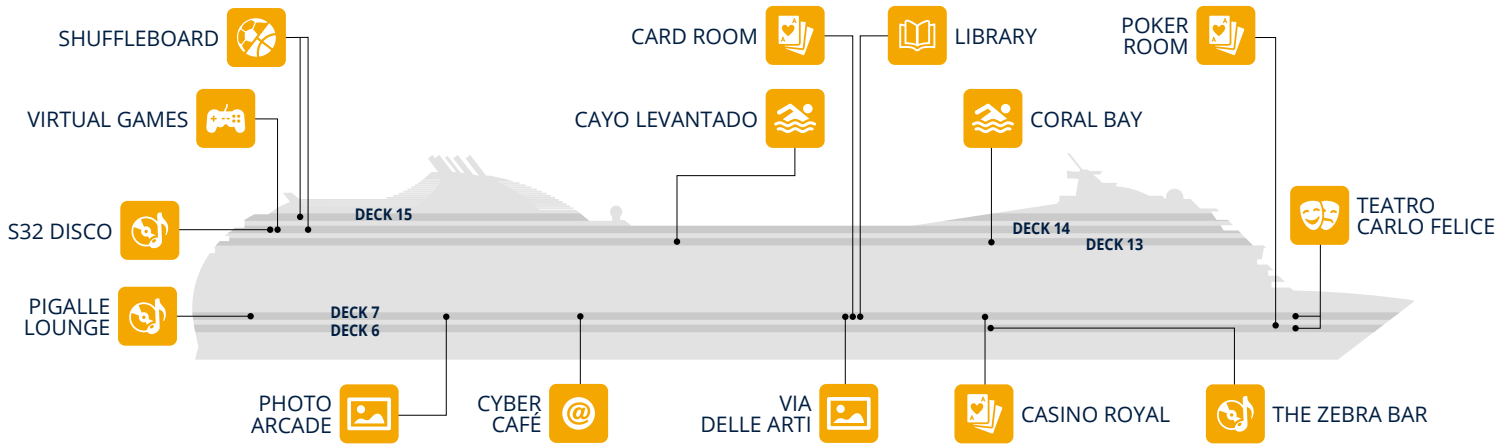

*Depending on the itineraries and subject to applicable legislation.

	Deck
BEAUTY SERVICES	13
HAIR SALON	13
MASSAGES & TREATMENTS	13
MEDI SPA	13
NAIL SALON	13
RECEPTION	13

	Deck
SOLARIUM	13
THALASSO ROOM	13
THERMAL AREA	13
TOP 16 EXCLUSIVE SOLARIUM	16
WHIRLPOOL BATH	13

	Deck
CAYO LEVANTADO	13
CORAL BAY	13
MSC GYM POWERED BY TECHNOGYM®	13
POWER WALKING TRACK	14
SHUFFLEBOARD	14-15
MINIGOLF	15
SPORT CENTER	16

Fun	Deck
CARD ROOM	7
CASINO ROYAL	7
CAYO LEVANTADO	13
CORAL BAY	13
CYBER CAFÉ	7
PHOTO ARCADE	7
PIGALLE LOUNGE	7

Fun	Deck
POKER ROOM	6
S32 DISCO	14
SHUFFLEBOARD	14-15
TEATRO CARLO FELICE	6-7
THE ZEBRA BAR	6
VIA DELLE ARTI	7
VIRTUAL GAMES	14

Family Entertainment

Family Areas	Deck
BABY CLUB INDOOR PLAYROOM (under 3 years)	14
CAYO LEVANTADO	13
CHILDREN OUTDOOR POOL & GAMES	14
CORAL BAY	13
JUNIOR CLUB (7 to 11 years)	14
KIDS CORNER	13
MINI CLUB I DINOSAURI (3 to 6 years)	14

Family Areas	Deck
MINIGOLF	15
PIRAÑA BAR	13
SHUFFLEBOARD	14-15
SPORT CENTER	16
TEATRO CARLO FELICE	6-7
TEEN CLUB (12 to 17 years)	14
VIRTUAL GAMES	14