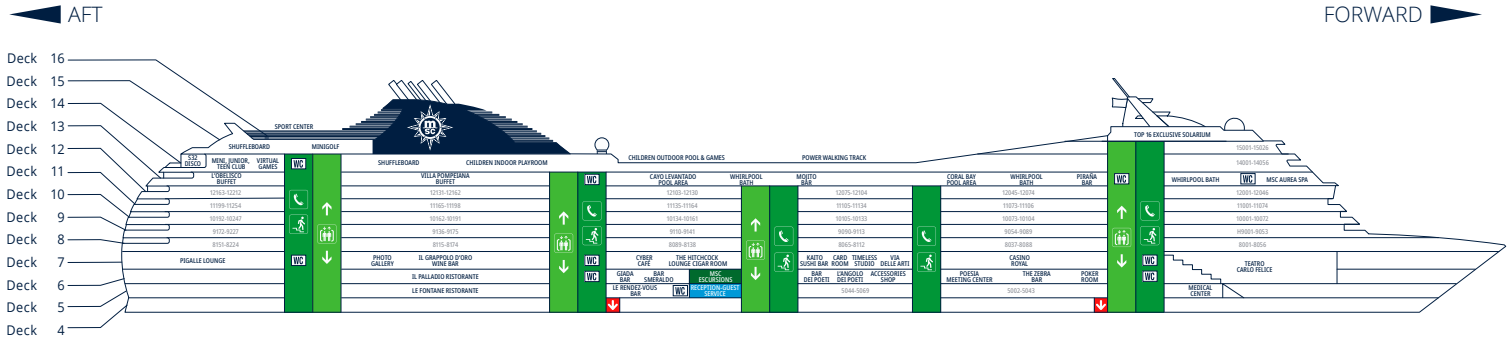

MSC POESIA

SHIP MAP

Select an area of interest for a closer look on the map

- INFO POINT
- MSC EXCURSIONS
- LIFT
- STAIRS
- TELEPHONE
- EXIT ENTRANCE
- TOILETS
- CHANGING STATION

DECK 16

- SPORT CENTER
- TOP 16 EXCLUSIVE SOLARIUM

DECK 15

- MINIGOLF
- SHUFFLEBOARD

DECK 14

- BABY CLUB INDOOR PLAYROOM
- CHILDREN OUTDOOR POOL & GAMES
- JUNIOR CLUB
- MINI CLUB I DINOSAURI
- POWER WALKING TRACK
- S32 DISCO
- SHUFFLEBOARD
- TEEN CLUB
- VIRTUAL GAMES