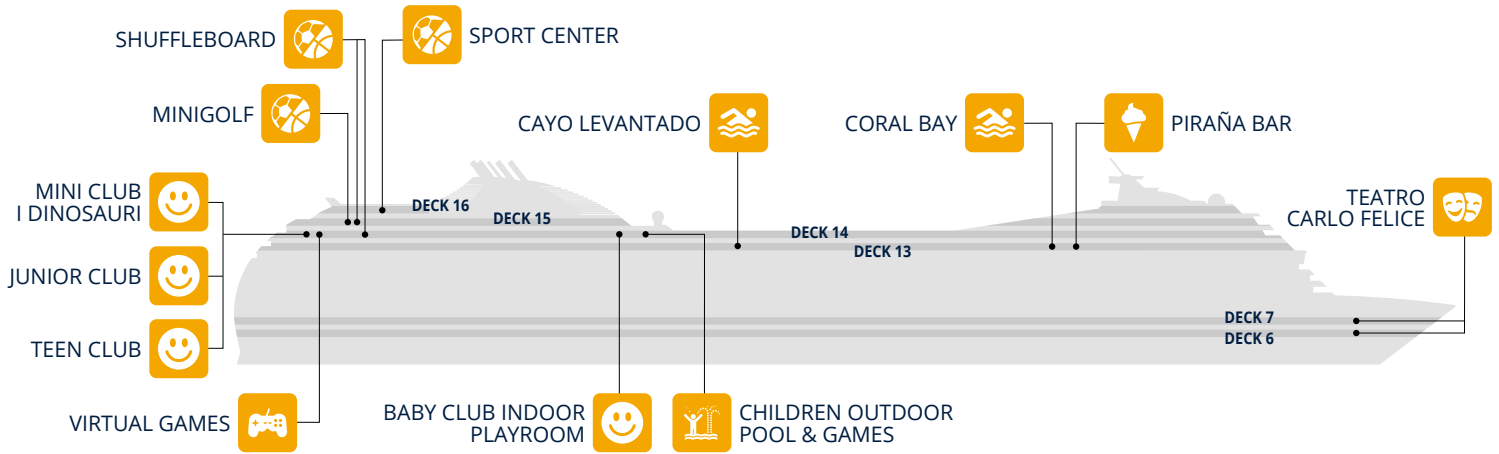

*Depending on the itineraries and subject to applicable legislation.

	Deck
BEAUTY SERVICES	13
HAIR SALON	13
MASSAGES & TREATMENTS	13
MEDI SPA	13
NAIL SALON	13
RECEPTION	13

	Deck
SOLARIUM	13
THALASSO ROOM	13
THERMAL AREA	13
TOP 16 EXCLUSIVE SOLARIUM	16
WHIRLPOOL BATH	13

	Deck
CAYO LEVANTADO	13
CORAL BAY	13
MSC GYM POWERED BY TECHNOGYM®	13
POWER WALKING TRACK	14
SHUFFLEBOARD	14-15
MINIGOLF	15
SPORT CENTER	16

Fun	Deck
CARD ROOM	7
CASINO ROYAL	7
CAYO LEVANTADO	13
CORAL BAY	13
CYBER CAFÉ	7
PHOTO ARCADE	7
PIGALLE LOUNGE	7

Fun	Deck
POKER ROOM	6
S32 DISCO	14
SHUFFLEBOARD	14-15
TEATRO CARLO FELICE	6-7
THE ZEBRA BAR	6
VIA DELLE ARTI	7
VIRTUAL GAMES	14

Family Entertainment

Family Areas	Deck
BABY CLUB INDOOR PLAYROOM (under 3 years)	14
CAYO LEVANTADO	13
CHILDREN OUTDOOR POOL & GAMES	14
CORAL BAY	13
JUNIOR CLUB (7 to 11 years)	14
KIDS CORNER	13
MINI CLUB I DINOSAURI (3 to 6 years)	14

Family Areas	Deck
MINIGOLF	15
PIRAÑA BAR	13
SHUFFLEBOARD	14-15
SPORT CENTER	16
TEATRO CARLO FELICE	6-7
TEEN CLUB (12 to 17 years)	14
VIRTUAL GAMES	14