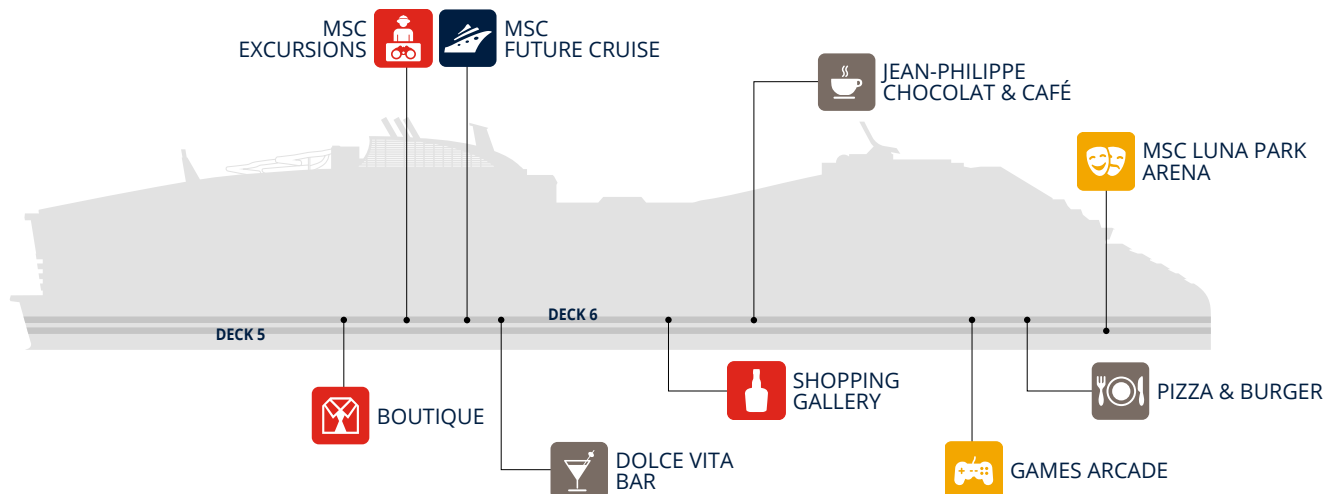

Family Areas	Deck
MAR AZUL	18-19
MINI CLUB (3 to 6 years)	19
MSC LUNA PARK ARENA	5-6
MSC FORMULA RACER	19
MSC SPORTPLEX	20-21
SWEET TEMPTATIONS	8
TEENS CLUB (15 to 17 years)	19
THE STUDIO	19
VIRTUAL ROOM	19
WORLD THEATRE	6-7
YOUNG CLUB (12 to 14 years)	19

ZEN AREA	DECK
Zen Bar	18
Zen Pool	18

FAMILY AVENTURA	DECK
The Box Bar	20
The Harbour Bar & Bites	20
Games Arcade	6
MSC Sportplex	20
The Harbour	20
Jaw Drop @ The Spiral	20

PROMENADE	DECK
Paxos	8
Coffee Emporium	8
Sweet Temptations	8
All-Stars Sports Bar	8
Jaw Drop @ The Spiral	20
Luxury Accessories	8
World of Watches	8
Omega	8

GALLERIA	DECK
Pizza & Burger	6
Dolce Vita Bar	6
Jean-Philippe Chocolat & Café	6
MSC Luna Park Arena	5
Games Arcade	6
Shopping Gallery	6
Boutique	6
MSC Excursions	6
MSC Future Cruise	6

AQUA DECK	DECK
La Boca Bar	18
La Perla Bar	18
Botanic Garden Bar	19
Mar Azul	18
Botanic Garden Pool	19

THE TERRACES	DECK
Eataly	8
Kaito Sushi Bar	7
Kaito Teppanyaki	7
Butcher's Cut	7
Hola! Tacos & Cantina	7
Fizz - Champagne Bar	8
Masters of the Sea	7
Elixir - Mixology Bar	8

THE TERRACES	DECK
The Gin Project	8
Zest - Juice Bar	8
The Loft - Comedy & Live Music	8
MSC Foundation	7
The Hub - Photo & Digit@l	7
Fine Jewellery	8
Time Vallée	7