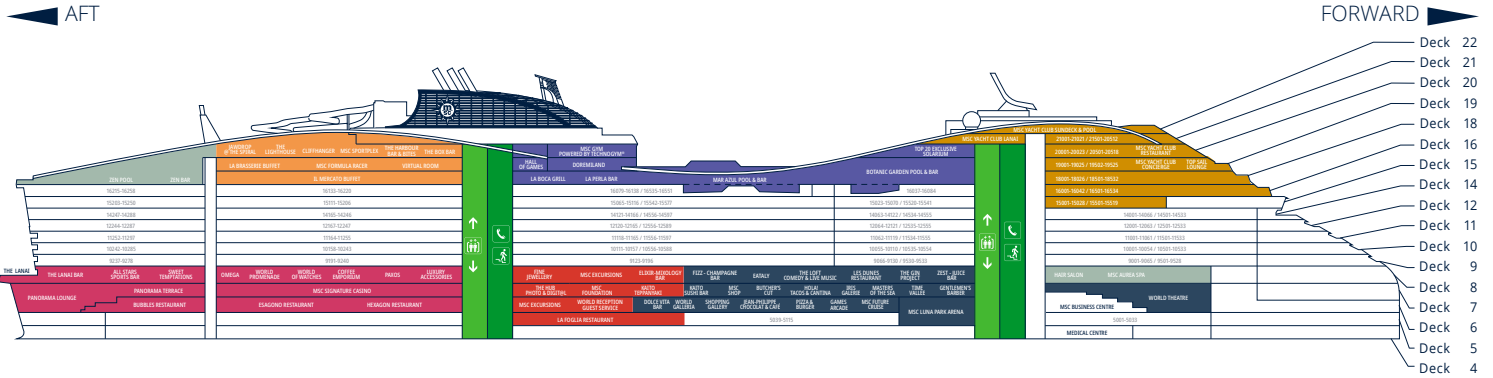

MSC WORLD AMERICA

SHIP MAP

Select an area of interest for a closer look on the map

ZEN AREA

Escape to the adults-only Zen Area, a serene oasis at the ship's stern. With two exclusive pools, waterside lounging, and stunning ocean views, it's perfect for sunbathing and relaxation. Sip a cocktail as soft music sets the tone for pure tranquility.