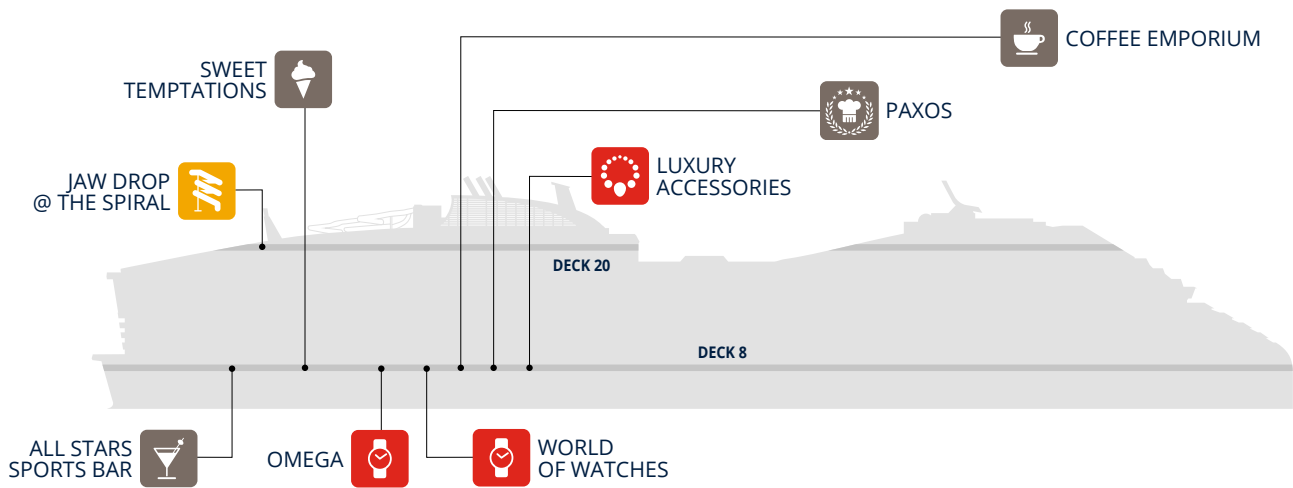

Family Entertainment

Family Areas	Deck
AURORA BOREALIS AQUAPARK	20
BABY CLUB CHICCO (under 3 years)	19
BOTANIC GARDEN POOL	18-19
DOREMILAND	19
GAMES ARCADE	6
HALL OF GAMES	19
JAW DROP @ THE SPIRAL	20
JUNIORS CLUB (7 to 11 years)	19
KID'S POOL	20
LA PERLA BAR	18
LEGO ROOM	19

Family Areas	Deck
MAR AZUL	18-19
MINI CLUB (3 to 6 years)	19
MSC LUNA PARK ARENA	5-6
MSC FORMULA RACER	19
MSC SPORTPLEX	20-21
SWEET TEMPTATIONS	8
TEENS CLUB (15 to 17 years)	19
THE STUDIO	19
VIRTUAL ROOM	19
WORLD THEATRE	6-7
YOUNG CLUB (12 to 14 years)	19

ZEN AREA	DECK
Zen Bar	18
Zen Pool	18

FAMILY AVENTURA	DECK
The Box Bar	20
The Harbour Bar & Bites	20
Games Arcade	6
MSC Sportplex	20
The Harbour	20
Jaw Drop @ The Spiral	20

PROMENADE	DECK
Paxos	8
Coffee Emporium	8
Sweet Temptations	8
All-Stars Sports Bar	8
Jaw Drop @ The Spiral	20
Luxury Accessories	8
World of Watches	8
Omega	8

GALLERIA	DECK
Pizza & Burger	6
Dolce Vita Bar	6
Jean-Philippe Chocolat & Café	6
MSC Luna Park Arena	5
Games Arcade	6
Shopping Gallery	6
Boutique	6
MSC Excursions	6
MSC Future Cruise	6

AQUA DECK	DECK
La Boca Bar	18
La Perla Bar	18
Botanic Garden Bar	19
Mar Azul	18
Botanic Garden Pool	19