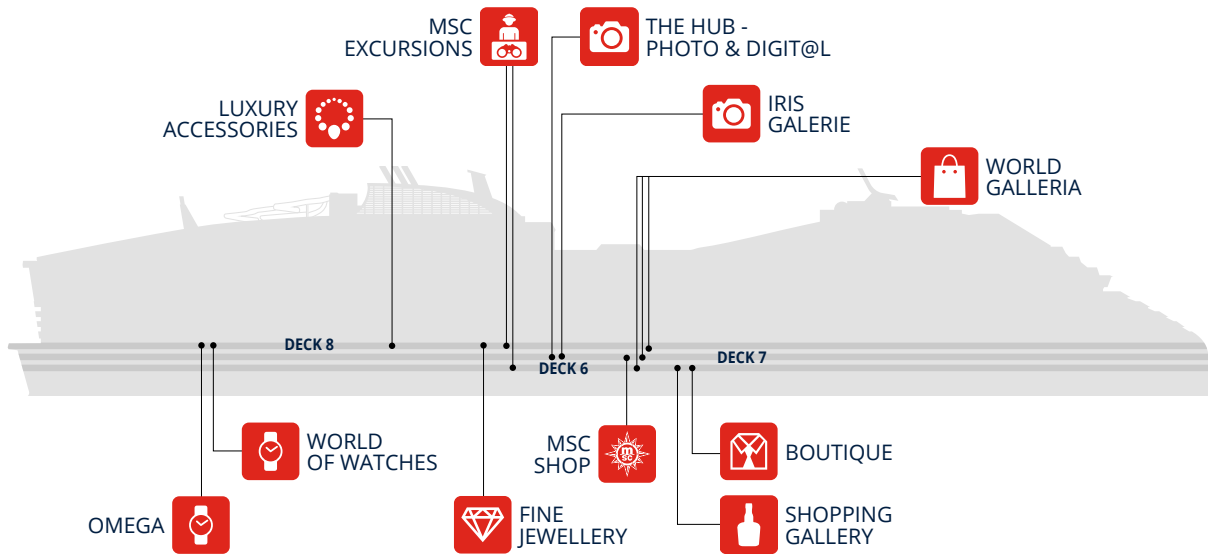

DECK 5

- LA FOGLIA RESTAURANT
- MSC LUNA PARK ARENA
- EXIT

DECK 4

- MEDICAL CENTRE
- EXIT

Restaurants	Deck
BUBBLES RESTAURANT	6
BUTCHER'S CUT	7
EATALY	8
ESAGONO RESTAURANT	6
HEXAGON RESTAURANT	6
HOLA! TACOS & CANTINA	7
IL MERCATO BUFFET	18

Restaurants	Deck
KAITO SUSHI BAR	7
KAITO TEPPANYAKI	7
LA BRASSERIE BUFFET	19
LA FOGLIA RESTAURANT	5
LES DUNES RESTAURANT	8
PIZZA & BURGER	6
PAXOS	8

Bars - Lounges	Deck
COFFEE EMPORIUM	8
DOLCE VITA BAR	6
ELIXIR - MIXOLOGY BAR	8
FIZZ - CHAMPAGNE BAR	8
JEAN-PHILIPPE CHOCOLAT & CAFÉ	6
MASTERS OF THE SEA	7
MSC SIGNATURE CASINO	7
SWEET TEMPTATIONS	8
THE BOX BAR	20
THE GIN PROJECT	8
THE LANAI BAR	8

Bars - Lounges	Deck
THE LOFT	8
ZEST - JUICE BAR	8

Outdoor Bars	Deck
BOTANIC GARDEN BAR	19
LA PERLA BAR	18
LA BOCA GRILL	18
THE HARBOUR	20
ZEN BAR	18

Shops	Deck
BOUTIQUE	6
FINE JEWELLERY	8
IRIS GALERIE	7
LUXURY ACCESSORIES	8
MSC EXCURSIONS	6-8
MSC SHOP	7