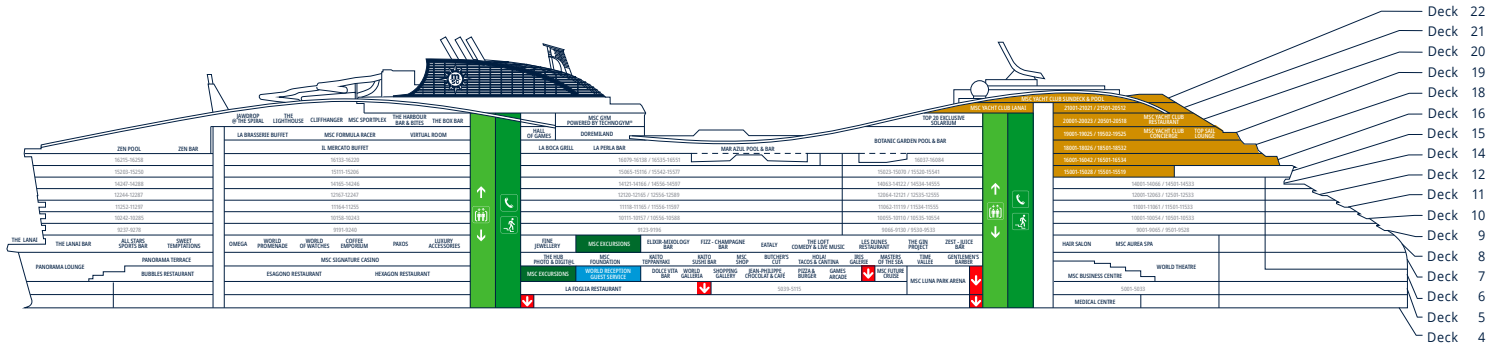

MSC YACHT CLUB

Discover ultimate luxury in the MSC Yacht Club, an exclusive ship-within-a-ship retreat with keycard-only access. Nestled on the prestigious foredecks, it offers 24/7 butler service, priority embarkation, private dining, and a serene escape—while still enjoying all MSC World America has to offer.

ZEN AREA	FAMILY AVENTURA	PROMENADE	GALLERIA	AQUA DECK	THE TERRACES	MSC YACHT CLUB

Select an area of interest for a closer look on the map

AFT

FORWARD

- INFO POINT
- MSC EXCURSIONS
- LIFT
- STAIRS
- TELEPHONE
- EXIT ENTRANCE
- TOILETS
- CHANGING STATION
- MSC YACHT CLUB

DECK 22

- MSC YACHT CLUB SUNDECK & POOL

DECK 21

- MSC YACHT CLUB GRILL & BAR
- MSC YACHT CLUB LANAI

DECK 20

- CLIFFHANGER
- JAW DROP @ THE SPIRAL
- MSC YACHT CLUB GRILL & BAR
- MSC YACHT CLUB RESTAURANT
- MSC GYM POWERED BY TECHNOGYM®
- MSC SPORTPLEX
- THE BOX BAR
- THE HARBOUR
- THE HARBOUR BAR & BITES
- TOP 20 EXCLUSIVE SOLARIUM

DECK 19

- BOTANIC GARDEN BAR
- DOREMILAND
- HALL OF GAMES
- LA BRASSERIE BUFFET
- MSC FORMULA RACER
- MSC YACHT CLUB CONCIERGE AREA
- MSC YACHT CLUB TOP SAIL LOUNGE
- VIRTUAL ROOM

DECK 18

- BOTANIC GARDEN POOL
- IL MERCATO BUFFET
- LA BOCA GRILL
- LA PERLA BAR
- MAR AZUL
- MAR AZUL BAR
- ZEN BAR
- ZEN POOL