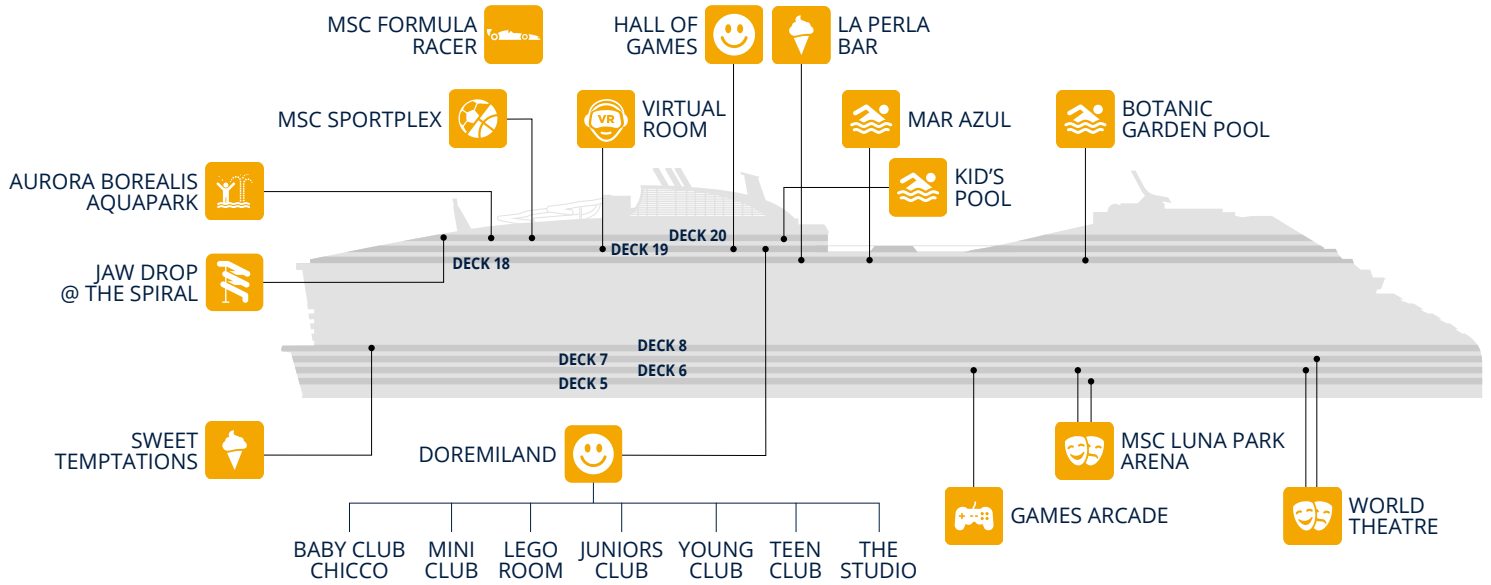

	Deck
NAIL SERVICES	8
RECEPTION	8
SOLARIUM	8
SPA BOUTIQUE	8
THERMAL AREA	8
TREATMENT SUITES	8
TOP 20 EXCLUSIVE SOLARIUM	20

	Deck
AURORA BOREALIS AQUAPARK	20
BOTANIC GARDEN POOL	18
MAR AZUL	18
MSC GYM POWERED BY TECHNOGYM®	20
MSC SPORTPLEX	20
ZEN POOL (Adults-only Zen area)	18

Fun	Deck
AURORA BOREALIS AQUAPARK	20
BOTANIC GARDEN POOL	18
GAMES ARCADE	6
HALL OF GAMES	19
JAW DROP @ THE SPIRAL	20
MSC FORMULA RACER	19
MSC LUNA PARK ARENA	5-6

Fun	Deck
MSC SIGNATURE CASINO	7
MSC SPORTPLEX	20-21
PANORAMA LOUNGE	7
WORLD GALLERIA	6-7-8
WORLD PROMENADE	8
WORLD THEATRE	7
ZEN POOL (Adults-only Zen area)	18

Family Entertainment

Family Areas	Deck
AURORA BOREALIS AQUAPARK	20
BABY CLUB CHICCO (under 3 years)	19
BOTANIC GARDEN POOL	18-19
DOREMILAND	19
GAMES ARCADE	6
HALL OF GAMES	19
JAW DROP @ THE SPIRAL	20
JUNIORS CLUB (7 to 11 years)	19
KID'S POOL	20
LA PERLA BAR	18
LEGO ROOM	19

Family Areas	Deck
MAR AZUL	18-19
MINI CLUB (3 to 6 years)	19
MSC LUNA PARK ARENA	5-6
MSC FORMULA RACER	19
MSC SPORTPLEX	20-21
SWEET TEMPTATIONS	8
TEENS CLUB (15 to 17 years)	19
THE STUDIO	19
VIRTUAL ROOM	19
WORLD THEATRE	6-7
YOUNG CLUB (12 to 14 years)	19