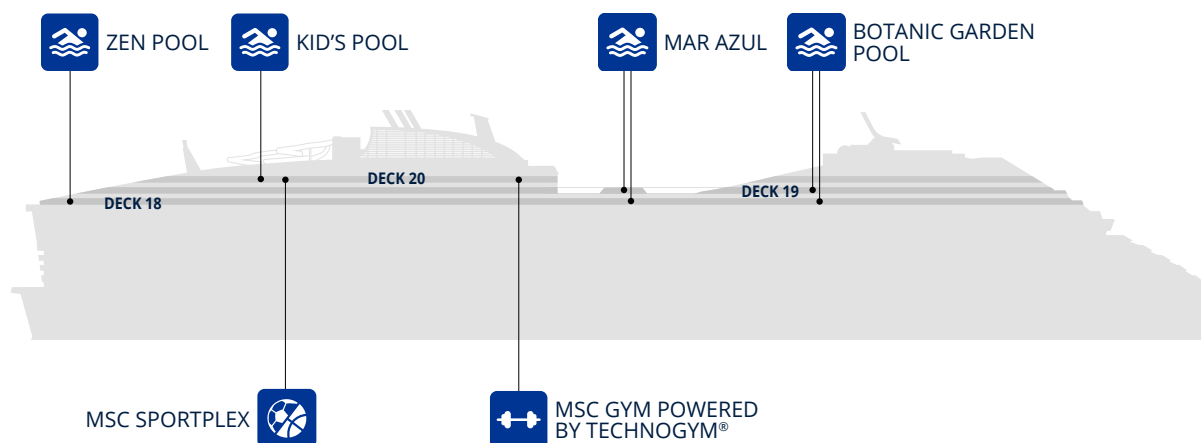

Bars - Lounges	Deck
THE LOFT	8
ZEST - JUICE BAR	8

Outdoor Bars	Deck
BOTANIC GARDEN BAR	19
LA PERLA BAR	18
LA BOCA GRILL	18
THE HARBOUR	20
ZEN BAR	18

Shops	Deck
BOUTIQUE	6
FINE JEWELLERY	8
IRIS GALERIE	7
LUXURY ACCESSORIES	8
MSC EXCURSIONS	6-8
MSC SHOP	7

Shops	Deck
OMEGA	8
SHOPPING GALLERY	6
THE HUB - PHOTO & DIGIT@L	7
WORLD OF WATCHES	8
WORLD GALLERIA	6-7-8

	Deck
AURORA BOREALIS WHIRLPOOL BATH	20
BOTANIC GARDEN POOL WHIRLPOOL BATH	18
GENTLEMEN'S BARBER	7
HAIR SALON	8
LA PLAGE WHIRLPOOL BATH	19
MEDI SPA	8

	Deck
NAIL SERVICES	8
RECEPTION	8
SOLARIUM	8
SPA BOUTIQUE	8
THERMAL AREA	8
TREATMENT SUITES	8
TOP 20 EXCLUSIVE SOLARIUM	20

	Deck
AURORA BOREALIS AQUAPARK	20
BOTANIC GARDEN POOL	18
MAR AZUL	18
MSC GYM POWERED BY TECHNOGYM®	20
MSC SPORTPLEX	20
ZEN POOL (Adults-only Zen area)	18

Fun	Deck
AURORA BOREALIS AQUAPARK	20
BOTANIC GARDEN POOL	18
GAMES ARCADE	6
HALL OF GAMES	19
JAW DROP @ THE SPIRAL	20
MSC FORMULA RACER	19
MSC LUNA PARK ARENA	5-6

Fun	Deck
MSC SIGNATURE CASINO	7
MSC SPORTPLEX	20-21
PANORAMA LOUNGE	7
WORLD GALLERIA	6-7-8
WORLD PROMENADE	8
WORLD THEATRE	7
ZEN POOL (Adults-only Zen area)	18