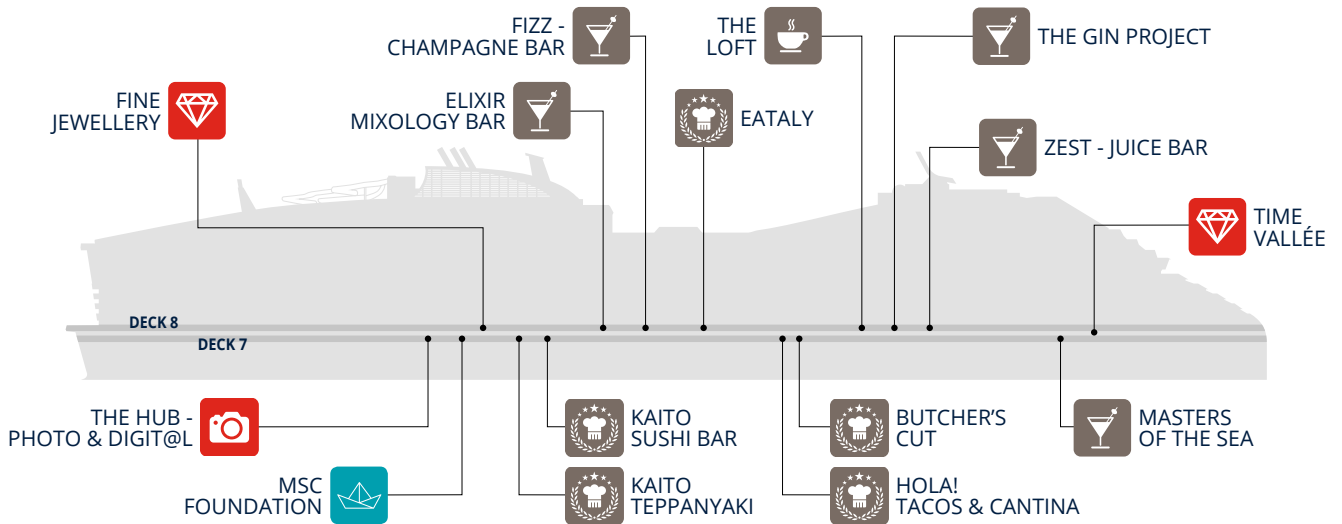

Family Areas	Deck
MAR AZUL	18-19
MINI CLUB (3 to 6 years)	19
MSC LUNA PARK ARENA	5-6
MSC FORMULA RACER	19
MSC SPORTPLEX	20-21
SWEET TEMPTATIONS	8
TEENS CLUB (15 to 17 years)	19
THE STUDIO	19
VIRTUAL ROOM	19
WORLD THEATRE	6-7
YOUNG CLUB (12 to 14 years)	19

ZEN AREA	DECK
Zen Bar	18
Zen Pool	18

FAMILY AVENTURA	DECK
The Box Bar	20
The Harbour Bar & Bites	20
Games Arcade	6
MSC Sportplex	20
The Harbour	20
Jaw Drop @ The Spiral	20

PROMENADE	DECK
Paxos	8
Coffee Emporium	8
Sweet Temptations	8
All-Stars Sports Bar	8
Jaw Drop @ The Spiral	20
Luxury Accessories	8
World of Watches	8
Omega	8

GALLERIA	DECK
Pizza & Burger	6
Dolce Vita Bar	6
Jean-Philippe Chocolat & Café	6
MSC Luna Park Arena	5
Games Arcade	6
Shopping Gallery	6
Boutique	6
MSC Excursions	6
MSC Future Cruise	6

AQUA DECK	DECK
La Boca Bar	18
La Perla Bar	18
Botanic Garden Bar	19
Mar Azul	18
Botanic Garden Pool	19

THE TERRACES	DECK
Eataly	8
Kaito Sushi Bar	7
Kaito Teppanyaki	7
Butcher's Cut	7
Hola! Tacos & Cantina	7
Fizz - Champagne Bar	8
Masters of the Sea	7
Elixir - Mixology Bar	8

THE TERRACES	DECK
The Gin Project	8
Zest - Juice Bar	8
The Loft - Comedy & Live Music	8
MSC Foundation	7
The Hub - Photo & Digit@l	7
Fine Jewellery	8
Time Vallée	7