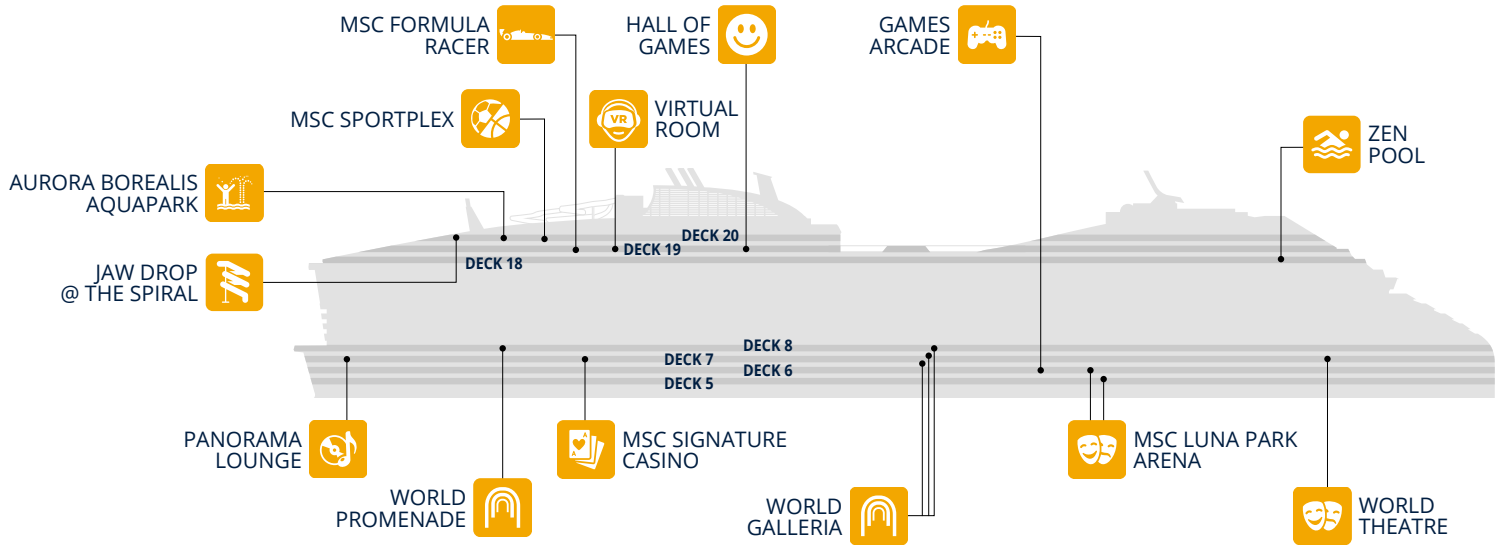

Shops	Deck
OMEGA	8
SHOPPING GALLERY	6
THE HUB - PHOTO & DIGIT@L	7
WORLD OF WATCHES	8
WORLD GALLERIA	6-7-8

	Deck
AURORA BOREALIS WHIRLPOOL BATH	20
BOTANIC GARDEN POOL WHIRLPOOL BATH	18
GENTLEMEN'S BARBER	7
HAIR SALON	8
LA PLAGE WHIRLPOOL BATH	19
MEDI SPA	8

	Deck
NAIL SERVICES	8
RECEPTION	8
SOLARIUM	8
SPA BOUTIQUE	8
THERMAL AREA	8
TREATMENT SUITES	8
TOP 20 EXCLUSIVE SOLARIUM	20

	Deck
AURORA BOREALIS AQUAPARK	20
BOTANIC GARDEN POOL	18
MAR AZUL	18
MSC GYM POWERED BY TECHNOGYM®	20
MSC SPORTPLEX	20
ZEN POOL (Adults-only Zen area)	18

Fun	Deck
AURORA BOREALIS AQUAPARK	20
BOTANIC GARDEN POOL	18
GAMES ARCADE	6
HALL OF GAMES	19
JAW DROP @ THE SPIRAL	20
MSC FORMULA RACER	19
MSC LUNA PARK ARENA	5-6

Fun	Deck
MSC SIGNATURE CASINO	7
MSC SPORTPLEX	20-21
PANORAMA LOUNGE	7
WORLD GALLERIA	6-7-8
WORLD PROMENADE	8
WORLD THEATRE	7
ZEN POOL (Adults-only Zen area)	18

Family Entertainment

Family Areas	Deck
AURORA BOREALIS AQUAPARK	20
BABY CLUB CHICCO (under 3 years)	19
BOTANIC GARDEN POOL	18-19
DOREMILAND	19
GAMES ARCADE	6
HALL OF GAMES	19
JAW DROP @ THE SPIRAL	20
JUNIORS CLUB (7 to 11 years)	19
KID'S POOL	20
LA PERLA BAR	18
LEGO ROOM	19