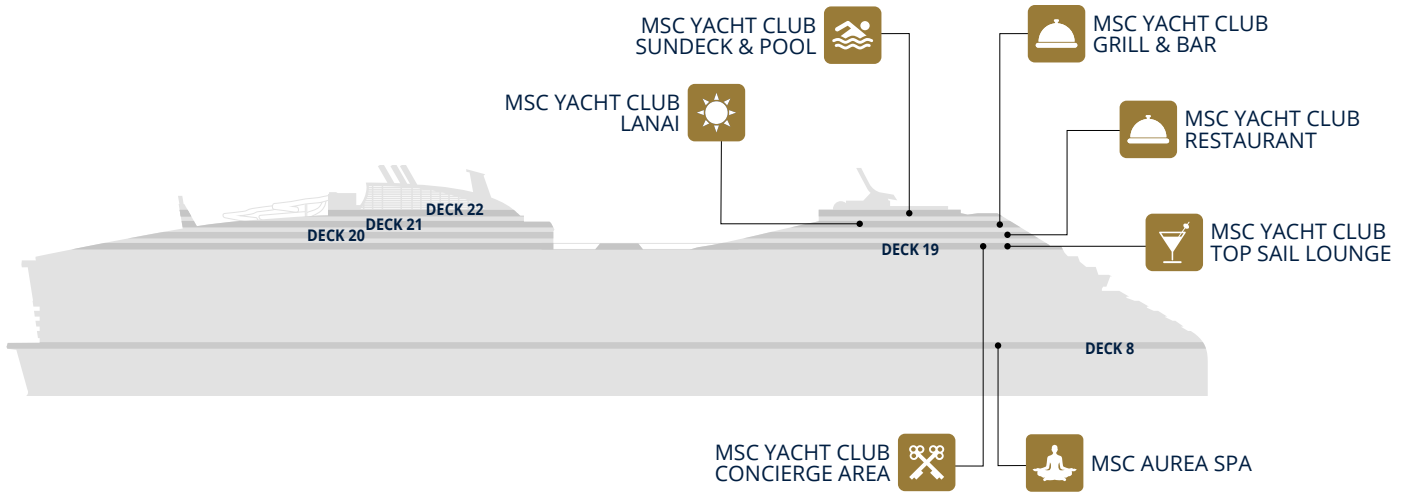

Family Areas	Deck
MAR AZUL	18-19
MINI CLUB (3 to 6 years)	19
MSC LUNA PARK ARENA	5-6
MSC FORMULA RACER	19
MSC SPORTPLEX	20-21
SWEET TEMPTATIONS	8
TEENS CLUB (15 to 17 years)	19
THE STUDIO	19
VIRTUAL ROOM	19
WORLD THEATRE	6-7
YOUNG CLUB (12 to 14 years)	19

ZEN AREA	DECK
Zen Bar	18
Zen Pool	18

FAMILY AVENTURA	DECK
The Box Bar	20
The Harbour Bar & Bites	20
Games Arcade	6
MSC Sportplex	20
The Harbour	20
Jaw Drop @ The Spiral	20

PROMENADE	DECK
Paxos	8
Coffee Emporium	8
Sweet Temptations	8
All-Stars Sports Bar	8
Jaw Drop @ The Spiral	20
Luxury Accessories	8
World of Watches	8
Omega	8

GALLERIA	DECK
Pizza & Burger	6
Dolce Vita Bar	6
Jean-Philippe Chocolat & Café	6
MSC Luna Park Arena	5
Games Arcade	6
Shopping Gallery	6
Boutique	6
MSC Excursions	6
MSC Future Cruise	6

AQUA DECK	DECK
La Boca Bar	18
La Perla Bar	18
Botanic Garden Bar	19
Mar Azul	18
Botanic Garden Pool	19

THE TERRACES	DECK
Eataly	8
Kaito Sushi Bar	7
Kaito Teppanyaki	7
Butcher's Cut	7
Hola! Tacos & Cantina	7
Fizz - Champagne Bar	8
Masters of the Sea	7
Elixir - Mixology Bar	8

THE TERRACES	DECK
The Gin Project	8
Zest - Juice Bar	8
The Loft - Comedy & Live Music	8
MSC Foundation	7
The Hub - Photo & Digit@l	7
Fine Jewellery	8
Time Vallée	7