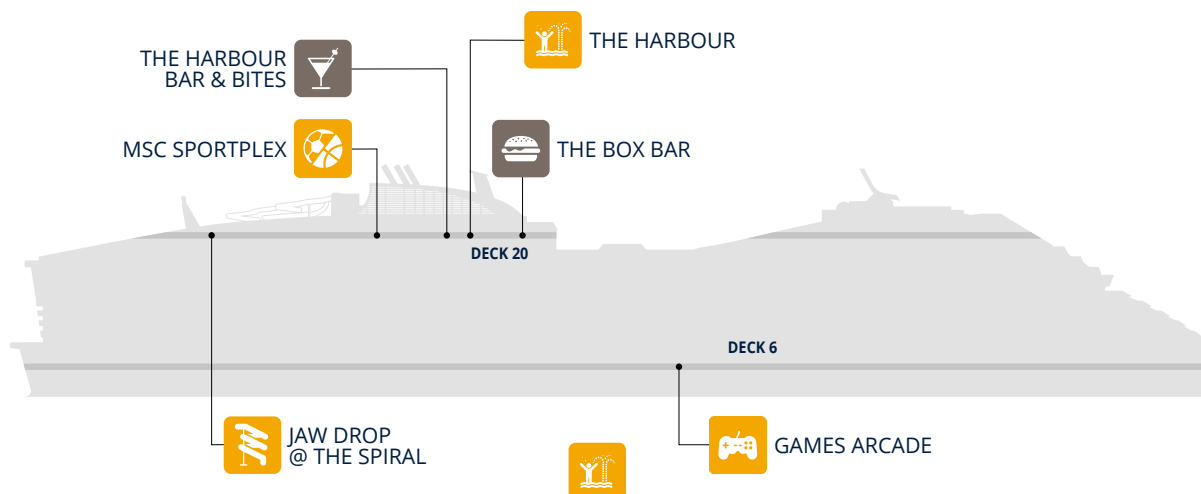

Fun	Deck
AURORA BOREALIS AQUAPARK	20
BOTANIC GARDEN POOL	18
GAMES ARCADE	6
HALL OF GAMES	19
JAW DROP @ THE SPIRAL	20
MSC FORMULA RACER	19
MSC LUNA PARK ARENA	5-6

Fun	Deck
MSC SIGNATURE CASINO	7
MSC SPORTPLEX	20-21
PANORAMA LOUNGE	7
WORLD GALLERIA	6-7-8
WORLD PROMENADE	8
WORLD THEATRE	7
ZEN POOL (Adults-only Zen area)	18

Family Entertainment

Family Areas	Deck
AURORA BOREALIS AQUAPARK	20
BABY CLUB CHICCO (under 3 years)	19
BOTANIC GARDEN POOL	18-19
DOREMILAND	19
GAMES ARCADE	6
HALL OF GAMES	19
JAW DROP @ THE SPIRAL	20
JUNIORS CLUB (7 to 11 years)	19
KID'S POOL	20
LA PERLA BAR	18
LEGO ROOM	19

Family Areas	Deck
MAR AZUL	18-19
MINI CLUB (3 to 6 years)	19
MSC LUNA PARK ARENA	5-6
MSC FORMULA RACER	19
MSC SPORTPLEX	20-21
SWEET TEMPTATIONS	8
TEENS CLUB (15 to 17 years)	19
THE STUDIO	19
VIRTUAL ROOM	19
WORLD THEATRE	6-7
YOUNG CLUB (12 to 14 years)	19

ZEN AREA	DECK
Zen Bar	18
Zen Pool	18

FAMILY AVENTURA	DECK
The Box Bar	20
The Harbour Bar & Bites	20
Games Arcade	6
MSC Sportplex	20
The Harbour	20
Jaw Drop @ The Spiral	20

PROMENADE	DECK
Paxos	8
Coffee Emporium	8
Sweet Temptations	8
All-Stars Sports Bar	8
Jaw Drop @ The Spiral	20
Luxury Accessories	8
World of Watches	8
Omega	8