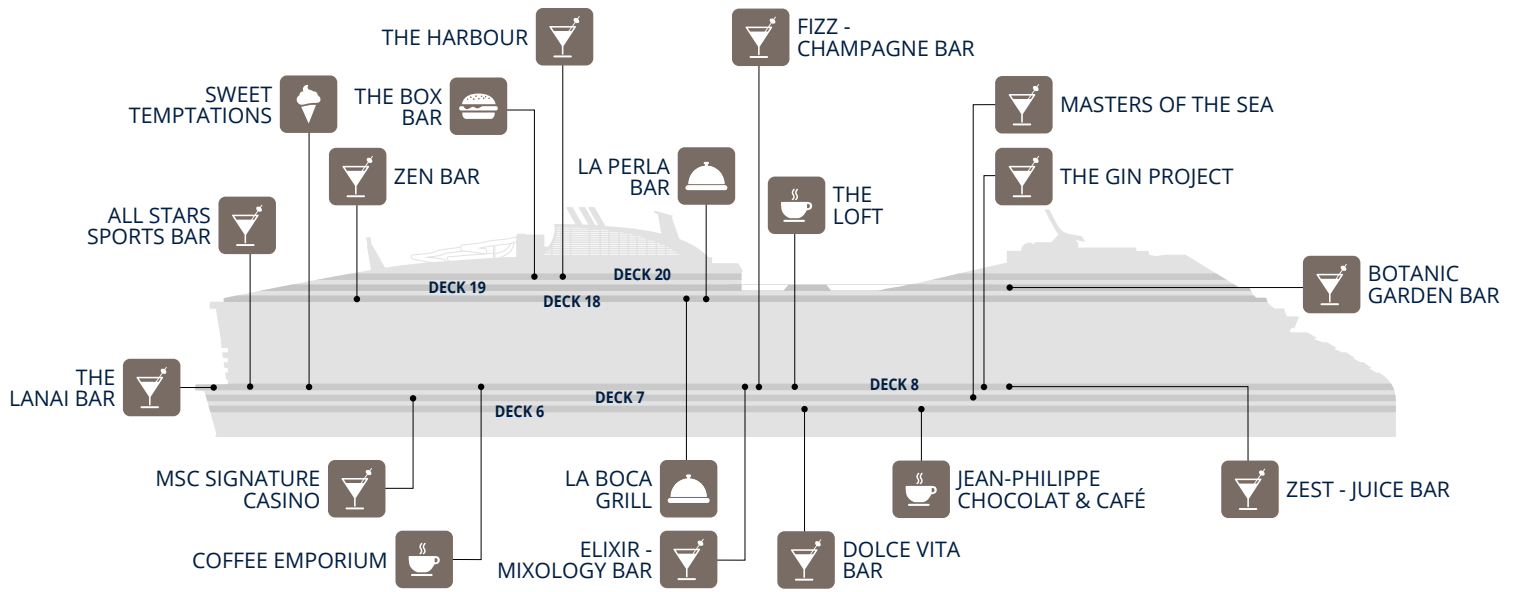

DECK 6

- BOUTIQUE
- BUBBLES RESTAURANT
- DOLCE VITA BAR
- EXIT WITH SHORE GANGWAY
- ESAGONO RESTAURANT
- EXAGON RESTAURANT
- GAMES ARCADE
- JEAN-PHILIPPE CHOCOLAT & CAFÉ
- MSC BUSINESS CENTRE
- MSC FUTURE CRUISE
- PANORAMA LOUNGE
- PIZZA & BURGER
- RECEPTION - GUEST SERVICE
- WORLD GALLERIA
- WORLD THEATRE

DECK 5

- LA FOGLIA RESTAURANT
- MSC LUNA PARK ARENA
- EXIT

DECK 4

- MEDICAL CENTRE
- EXIT

Restaurants	Deck
BUBBLES RESTAURANT	6
BUTCHER'S CUT	7
EATALY	8
ESAGONO RESTAURANT	6
HEXAGON RESTAURANT	6
HOLA! TACOS & CANTINA	7
IL MERCATO BUFFET	18

Restaurants	Deck
KAITO SUSHI BAR	7
KAITO TEPPANYAKI	7
LA BRASSERIE BUFFET	19
LA FOGLIA RESTAURANT	5
LES DUNES RESTAURANT	8
PIZZA & BURGER	6
PAXOS	8

Bars - Lounges	Deck
COFFEE EMPORIUM	8
DOLCE VITA BAR	6
ELIXIR - MIXOLOGY BAR	8
FIZZ - CHAMPAGNE BAR	8
JEAN-PHILIPPE CHOCOLAT & CAFÉ	6
MASTERS OF THE SEA	7
MSC SIGNATURE CASINO	7
SWEET TEMPTATIONS	8
THE BOX BAR	20
THE GIN PROJECT	8
THE LANAI BAR	8

Bars - Lounges	Deck
THE LOFT	8
ZEST - JUICE BAR	8

Outdoor Bars	Deck
BOTANIC GARDEN BAR	19
LA PERLA BAR	18
LA BOCA GRILL	18
THE HARBOUR	20
ZEN BAR	18

Shops	Deck
BOUTIQUE	6
FINE JEWELLERY	8
IRIS GALERIE	7
LUXURY ACCESSORIES	8
MSC EXCURSIONS	6-8
MSC SHOP	7