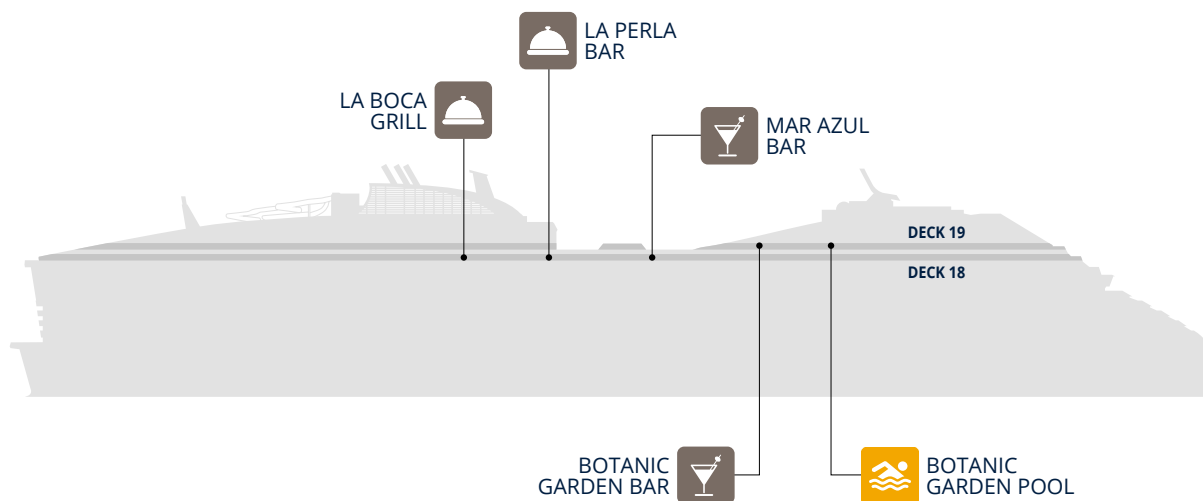

Family Areas	Deck
MAR AZUL	18-19
MINI CLUB (3 to 6 years)	19
MSC LUNA PARK ARENA	5-6
MSC FORMULA RACER	19
MSC SPORTPLEX	20-21
SWEET TEMPTATIONS	8
TEENS CLUB (15 to 17 years)	19
THE STUDIO	19
VIRTUAL ROOM	19
WORLD THEATRE	6-7
YOUNG CLUB (12 to 14 years)	19

ZEN AREA	DECK
Zen Bar	18
Zen Pool	18

FAMILY AVENTURA	DECK
The Box Bar	20
The Harbour Bar & Bites	20
Games Arcade	6
MSC Sportplex	20
The Harbour	20
Jaw Drop @ The Spiral	20

PROMENADE	DECK
Paxos	8
Coffee Emporium	8
Sweet Temptations	8
All-Stars Sports Bar	8
Jaw Drop @ The Spiral	20
Luxury Accessories	8
World of Watches	8
Omega	8

GALLERIA	DECK
Pizza & Burger	6
Dolce Vita Bar	6
Jean-Philippe Chocolat & Café	6
MSC Luna Park Arena	5
Games Arcade	6
Shopping Gallery	6
Boutique	6
MSC Excursions	6
MSC Future Cruise	6

AQUA DECK	DECK
La Boca Bar	18
La Perla Bar	18
Botanic Garden Bar	19
Mar Azul	18
Botanic Garden Pool	19

THE TERRACES	DECK
Eataly	8
Kaito Sushi Bar	7
Kaito Teppanyaki	7
Butcher's Cut	7
Hola! Tacos & Cantina	7
Fizz - Champagne Bar	8
Masters of the Sea	7
Elixir - Mixology Bar	8

THE TERRACES	DECK
The Gin Project	8
Zest - Juice Bar	8
The Loft - Comedy & Live Music	8
MSC Foundation	7
The Hub - Photo & Digit@l	7
Fine Jewellery	8
Time Vallée	7