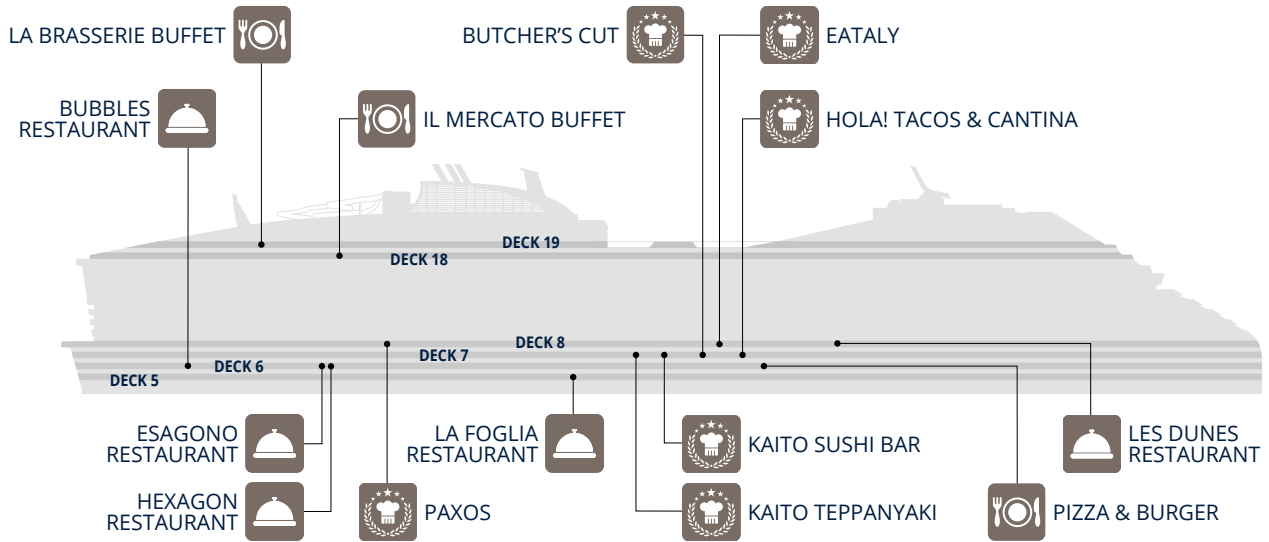

DECK 19

- BOTANIC GARDEN BAR
- DOREMILAND
- HALL OF GAMES
- LA BRASSERIE BUFFET
- MSC FORMULA RACER
- MSC YACHT CLUB CONCIERGE AREA
- MSC YACHT CLUB TOP SAIL LOUNGE
- VIRTUAL ROOM

DECK 18

- BOTANIC GARDEN POOL
- IL MERCATO BUFFET
- LA BOCA GRILL
- LA PERLA BAR
- MAR AZUL
- MAR AZUL BAR
- ZEN BAR
- ZEN POOL

DECK 7

- BUTCHER'S CUT
- GENTLEMEN'S BARBER
- HOLA! TACOS & CANTINA
- IRIS GALERIE
- KAITO SUSHI BAR
- KAITO TEPPANYAKI
- MASTERS OF THE SEA
- MSC FOUNDATION
- MSC SHOP
- MSC SIGNATURE CASINO
- THE HUB - PHOTO & DIGIT@L
- TIME VALLEE
- WORLD GALLERIA
- WORLD THEATRE

DECK 6

- BOUTIQUE
- BUBBLES RESTAURANT
- DOLCE VITA BAR
- EXIT WITH SHORE GANGWAY
- ESAGONO RESTAURANT
- EXAGON RESTAURANT
- GAMES ARCADE
- JEAN-PHILIPPE CHOCOLAT & CAFÉ
- MSC BUSINESS CENTRE
- MSC FUTURE CRUISE
- PANORAMA LOUNGE
- PIZZA & BURGER
- RECEPTION - GUEST SERVICE
- WORLD GALLERIA
- WORLD THEATRE

DECK 5

- LA FOGLIA RESTAURANT
- MSC LUNA PARK ARENA
- EXIT

DECK 4

- MEDICAL CENTRE
- EXIT

Restaurants	Deck
BUBBLES RESTAURANT	6
BUTCHER'S CUT	7
EATALY	8
ESAGONO RESTAURANT	6
HEXAGON RESTAURANT	6
HOLA! TACOS & CANTINA	7
IL MERCATO BUFFET	18