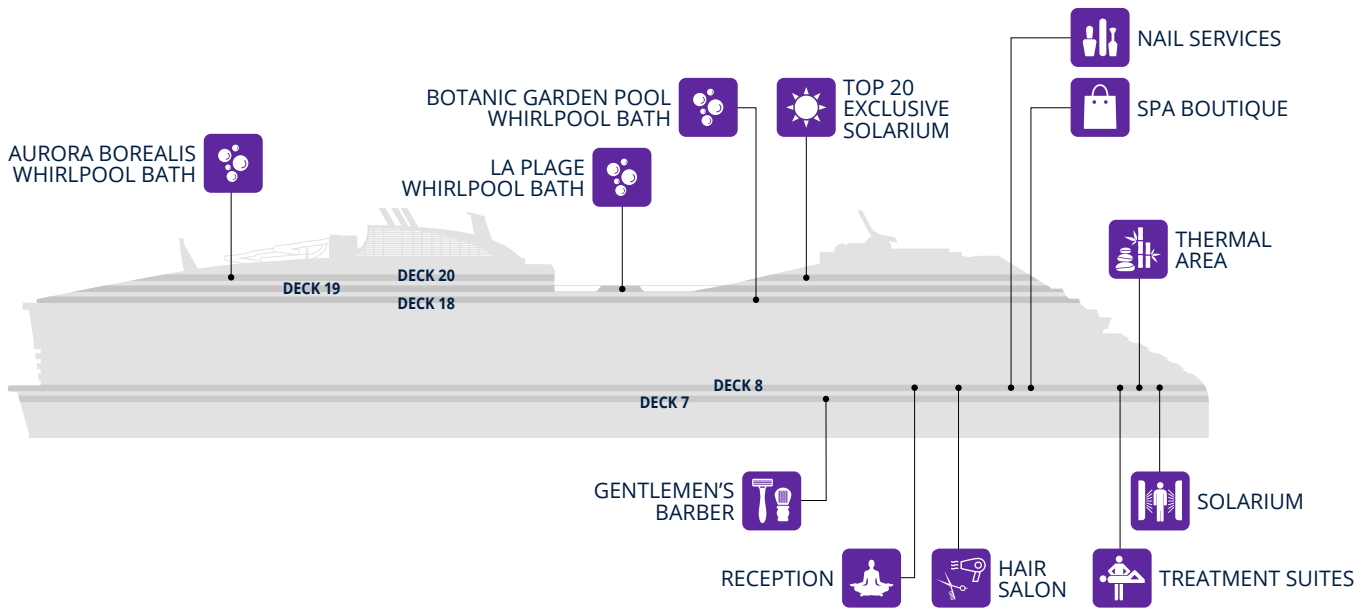

Restaurants	Deck
KAITO SUSHI BAR	7
KAITO TEPPANYAKI	7
LA BRASSERIE BUFFET	19
LA FOGLIA RESTAURANT	5
LES DUNES RESTAURANT	8
PIZZA & BURGER	6
PAXOS	8

Bars - Lounges	Deck
COFFEE EMPORIUM	8
DOLCE VITA BAR	6
ELIXIR - MIXOLOGY BAR	8
FIZZ - CHAMPAGNE BAR	8
JEAN-PHILIPPE CHOCOLAT & CAFÉ	6
MASTERS OF THE SEA	7
MSC SIGNATURE CASINO	7
SWEET TEMPTATIONS	8
THE BOX BAR	20
THE GIN PROJECT	8
THE LANAI BAR	8

Bars - Lounges	Deck
THE LOFT	8
ZEST - JUICE BAR	8

Outdoor Bars	Deck
BOTANIC GARDEN BAR	19
LA PERLA BAR	18
LA BOCA GRILL	18
THE HARBOUR	20
ZEN BAR	18

Shops	Deck
BOUTIQUE	6
FINE JEWELLERY	8
IRIS GALERIE	7
LUXURY ACCESSORIES	8
MSC EXCURSIONS	6-8
MSC SHOP	7

Shops	Deck
OMEGA	8
SHOPPING GALLERY	6
THE HUB - PHOTO & DIGIT@L	7
WORLD OF WATCHES	8
WORLD GALLERIA	6-7-8

	Deck
AURORA BOREALIS WHIRLPOOL BATH	20
BOTANIC GARDEN POOL WHIRLPOOL BATH	18
GENTLEMEN'S BARBER	7
HAIR SALON	8
LA PLAGE WHIRLPOOL BATH	19
MEDI SPA	8

	Deck
NAIL SERVICES	8
RECEPTION	8
SOLARIUM	8
SPA BOUTIQUE	8
THERMAL AREA	8
TREATMENT SUITES	8
TOP 20 EXCLUSIVE SOLARIUM	20

	Deck
AURORA BOREALIS AQUAPARK	20
BOTANIC GARDEN POOL	18
MAR AZUL	18
MSC GYM POWERED BY TECHNOGYM®	20
MSC SPORTPLEX	20
ZEN POOL (Adults-only Zen area)	18