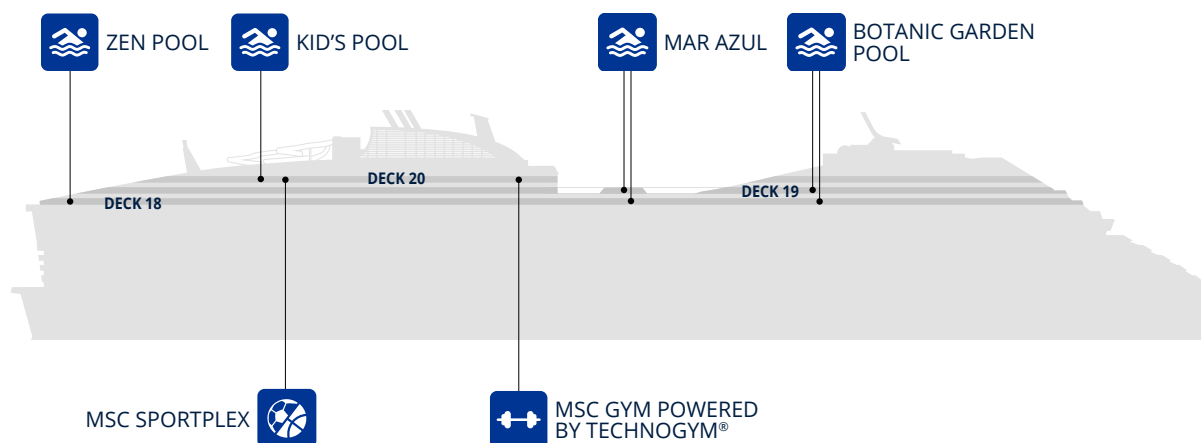

Bars - Lounges	Deck
THE LOFT	8
ZEST - JUICE BAR	8

Outdoor Bars	Deck
BOTANIC GARDEN BAR	19
LA PERLA BAR	18
LA BOCA GRILL	18
THE HARBOUR	20
ZEN BAR	18

Shops	Deck
BOUTIQUE	6
FINE JEWELLERY	8
IRIS GALERIE	7
LUXURY ACCESSORIES	8
MSC EXCURSIONS	6-8
MSC SHOP	7

Shops	Deck
OMEGA	8
SHOPPING GALLERY	6
THE HUB - PHOTO & DIGIT@L	7
WORLD OF WATCHES	8
WORLD GALLERIA	6-7-8

	Deck
AURORA BOREALIS WHIRLPOOL BATH	20
BOTANIC GARDEN POOL WHIRLPOOL BATH	18
GENTLEMEN'S BARBER	7
HAIR SALON	8
LA PLAGES WHIRLPOOL BATH	19
MEDI SPA	8

	Deck
NAIL SERVICES	8
RECEPTION	8
SOLARIUM	8
SPA BOUTIQUE	8
THERMAL AREA	8
TREATMENT SUITES	8
TOP 20 EXCLUSIVE SOLARIUM	20

	Deck
AURORA BOREALIS AQUAPARK	20
BOTANIC GARDEN POOL	18
MAR AZUL	18
MSC GYM POWERED BY TECHNOGYM®	20
MSC SPORTPLEX	20
ZEN POOL (Adults-only Zen area)	18

Fun	Deck
AURORA BOREALIS AQUAPARK	20
BOTANIC GARDEN POOL	18
GAMES ARCADE	6
HALL OF GAMES	19
JAW DROP @ THE SPIRAL	20
MSC FORMULA RACER	19
MSC LUNA PARK ARENA	5-6

Fun	Deck
MSC SIGNATURE CASINO	7
MSC SPORTPLEX	20-21
PANORAMA LOUNGE	7
WORLD GALLERIA	6-7-8
WORLD PROMENADE	8
WORLD THEATRE	7
ZEN POOL (Adults-only Zen area)	18