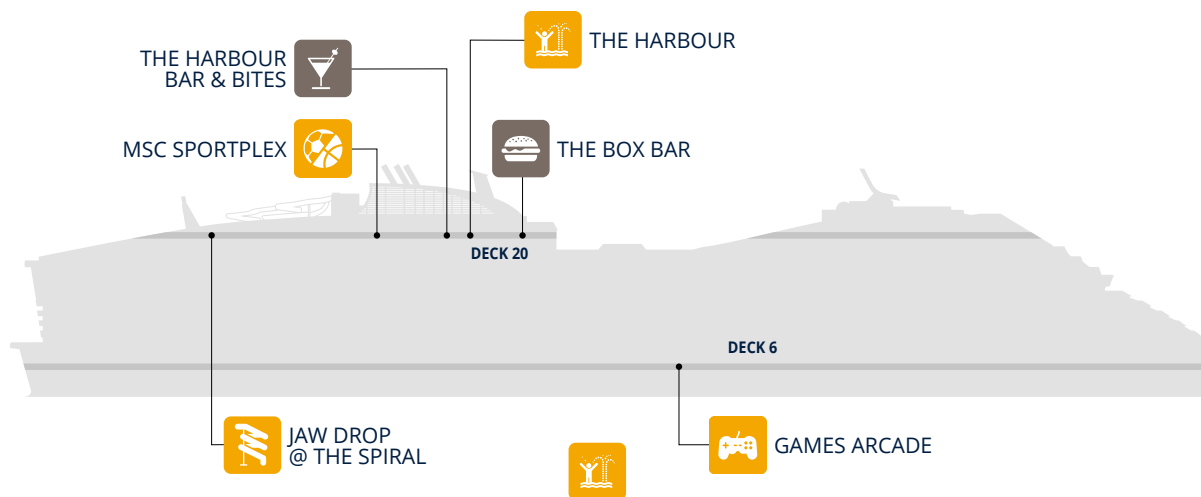

Fun	Deck
AURORA BOREALIS AQUAPARK	20
BOTANIC GARDEN POOL	18
GAMES ARCADE	6
HALL OF GAMES	19
JAW DROP @ THE SPIRAL	20
MSC FORMULA RACER	19
MSC LUNA PARK ARENA	5-6

Fun	Deck
MSC SIGNATURE CASINO	7
MSC SPORTPLEX	20-21
PANORAMA LOUNGE	7
WORLD GALLERIA	6-7-8
WORLD PROMENADE	8
WORLD THEATRE	7
ZEN POOL (Adults-only Zen area)	18

Family Entertainment

Family Areas	Deck
AURORA BOREALIS AQUAPARK	20
BABY CLUB CHICCO (under 3 years)	19
BOTANIC GARDEN POOL	18-19
DOREMILAND	19
GAMES ARCADE	6
HALL OF GAMES	19
JAW DROP @ THE SPIRAL	20
JUNIORS CLUB (7 to 11 years)	19
KID'S POOL	20
LA PERLA BAR	18
LEGO ROOM	19

Family Areas	Deck
MAR AZUL	18-19
MINI CLUB (3 to 6 years)	19
MSC LUNA PARK ARENA	5-6
MSC FORMULA RACER	19
MSC SPORTPLEX	20-21
SWEET TEMPTATIONS	8
TEENS CLUB (15 to 17 years)	19
THE STUDIO	19
VIRTUAL ROOM	19
WORLD THEATRE	6-7
YOUNG CLUB (12 to 14 years)	19

ZEN AREA	DECK
Zen Bar	18
Zen Pool	18

FAMILY AVENTURA	DECK
The Box Bar	20
The Harbour Bar & Bites	20
Games Arcade	6
MSC Sportplex	20
The Harbour	20
Jaw Drop @ The Spiral	20

PROMENADE	DECK
Paxos	8
Coffee Emporium	8
Sweet Temptations	8
All-Stars Sports Bar	8
Jaw Drop @ The Spiral	20
Luxury Accessories	8
World of Watches	8
Omega	8