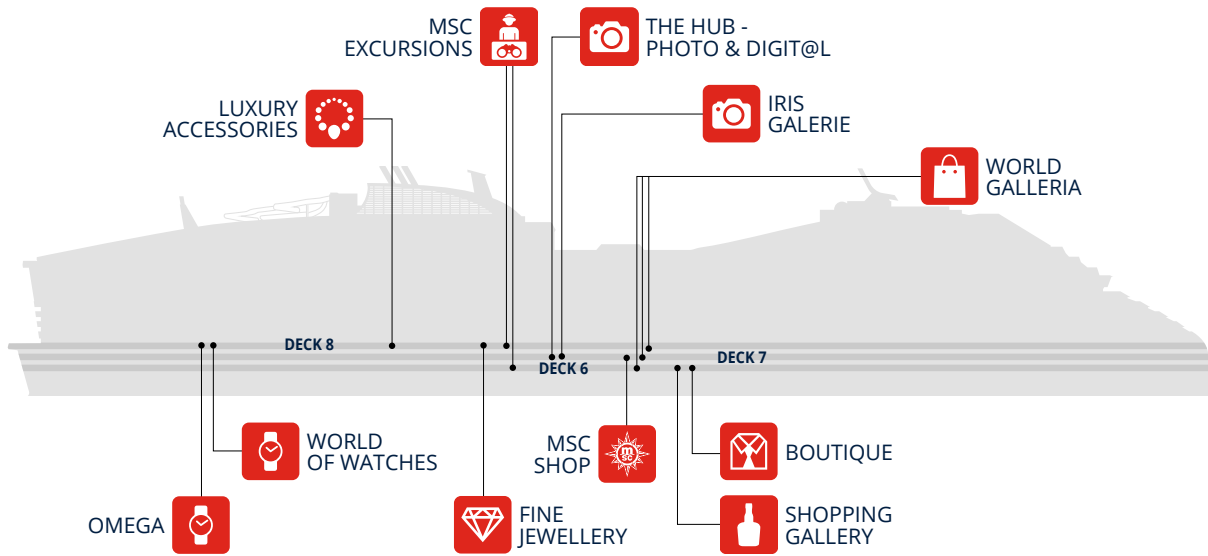

DECK 5

- LA FOGLIA RESTAURANT
- MSC LUNA PARK ARENA
- EXIT

DECK 4

- MEDICAL CENTRE
- EXIT

Restaurants	Deck
BUBBLES RESTAURANT	6
BUTCHER'S CUT	7
EATALY	8
ESAGONO RESTAURANT	6
HEXAGON RESTAURANT	6
HOLA! TACOS & CANTINA	7
IL MERCATO BUFFET	18

Restaurants	Deck
KAITO SUSHI BAR	7
KAITO TEPPANYAKI	7
LA BRASSERIE BUFFET	19
LA FOGLIA RESTAURANT	5
LES DUNES RESTAURANT	8
PIZZA & BURGER	6
PAXOS	8

Bars - Lounges	Deck
COFFEE EMPORIUM	8
DOLCE VITA BAR	6
ELIXIR - MIXOLOGY BAR	8
FIZZ - CHAMPAGNE BAR	8
JEAN-PHILIPPE CHOCOLAT & CAFÉ	6
MASTERS OF THE SEA	7
MSC SIGNATURE CASINO	7
SWEET TEMPTATIONS	8
THE BOX BAR	20
THE GIN PROJECT	8
THE LANAI BAR	8

Bars - Lounges	Deck
THE LOFT	8
ZEST - JUICE BAR	8

Outdoor Bars	Deck
BOTANIC GARDEN BAR	19
LA PERLA BAR	18
LA BOCA GRILL	18
THE HARBOUR	20
ZEN BAR	18

Shops	Deck
BOUTIQUE	6
FINE JEWELLERY	8
IRIS GALERIE	7
LUXURY ACCESSORIES	8
MSC EXCURSIONS	6-8
MSC SHOP	7