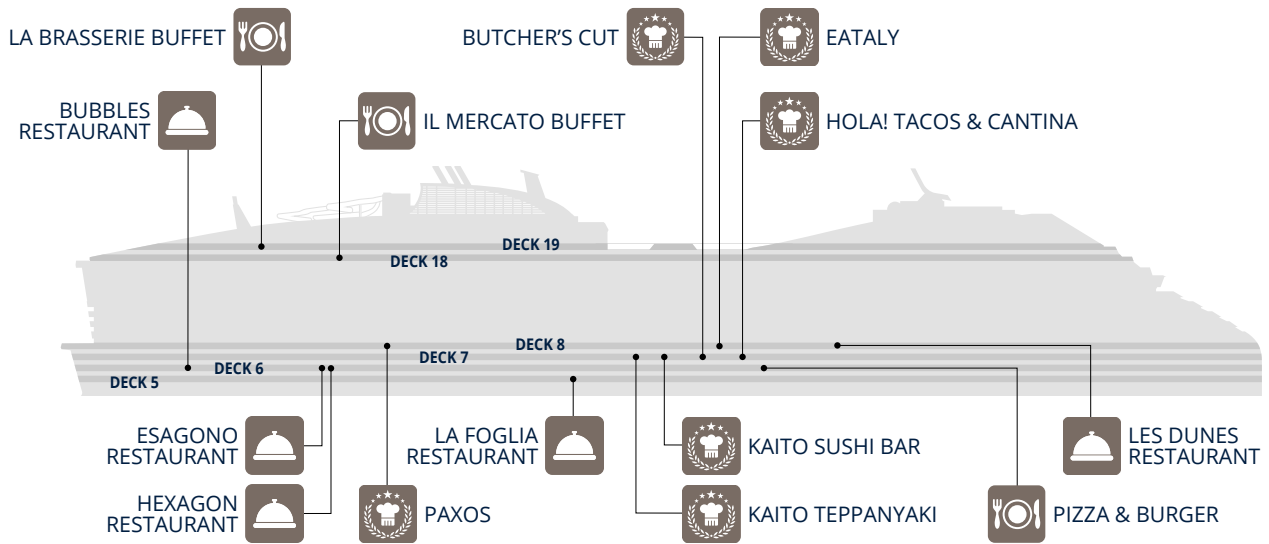

DECK 19

- BOTANIC GARDEN BAR
- DOREMILAND
- HALL OF GAMES
- LA BRASSERIE BUFFET
- MSC FORMULA RACER
- MSC YACHT CLUB CONCIERGE AREA
- MSC YACHT CLUB TOP SAIL LOUNGE
- VIRTUAL ROOM

DECK 18

- BOTANIC GARDEN POOL
- IL MERCATO BUFFET
- LA BOCA GRILL
- LA PERLA BAR
- MAR AZUL
- MAR AZUL BAR
- ZEN BAR
- ZEN POOL

DECK 7

- BUTCHER'S CUT
- GENTLEMEN'S BARBER
- HOLA! TACOS & CANTINA
- IRIS GALERIE
- KAITO SUSHI BAR
- KAITO TEPPANYAKI
- MASTERS OF THE SEA
- MSC FOUNDATION
- MSC SHOP
- MSC SIGNATURE CASINO
- THE HUB - PHOTO & DIGIT@L
- TIME VALLEE
- WORLD GALLERIA
- WORLD THEATRE

DECK 6

- BOUTIQUE
- BUBBLES RESTAURANT
- DOLCE VITA BAR
- EXIT WITH SHORE GANGWAY
- ESAGONO RESTAURANT
- EXAGON RESTAURANT
- GAMES ARCADE
- JEAN-PHILIPPE CHOCOLAT & CAFÉ
- MSC BUSINESS CENTRE
- MSC FUTURE CRUISE
- PANORAMA LOUNGE
- PIZZA & BURGER
- RECEPTION - GUEST SERVICE
- WORLD GALLERIA
- WORLD THEATRE

DECK 5

- LA FOGLIA RESTAURANT
- MSC LUNA PARK ARENA
- EXIT

DECK 4

- MEDICAL CENTRE
- EXIT

Restaurants	Deck
BUBBLES RESTAURANT	6
BUTCHER'S CUT	7
EATALY	8
ESAGONO RESTAURANT	6
HEXAGON RESTAURANT	6
HOLA! TACOS & CANTINA	7
IL MERCATO BUFFET	18