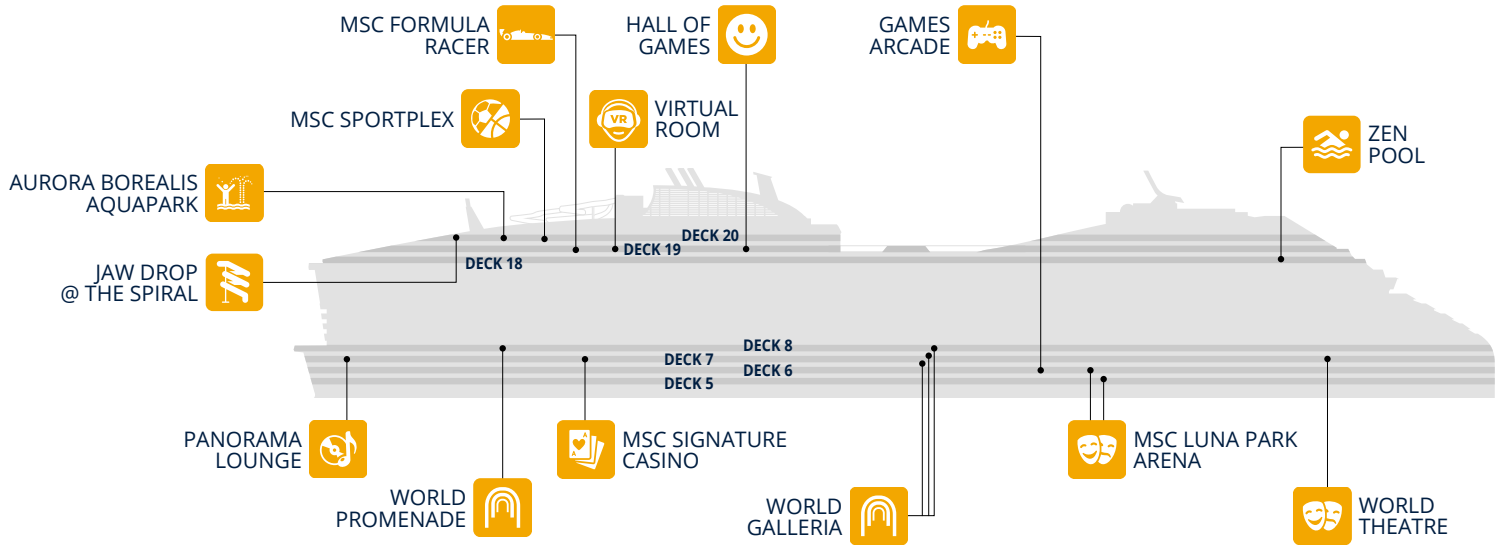

Shops	Deck
OMEGA	8
SHOPPING GALLERY	6
THE HUB - PHOTO & DIGIT@L	7
WORLD OF WATCHES	8
WORLD GALLERIA	6-7-8

	Deck
AURORA BOREALIS WHIRLPOOL BATH	20
BOTANIC GARDEN POOL WHIRLPOOL BATH	18
GENTLEMEN'S BARBER	7
HAIR SALON	8
LA PLAGES WHIRLPOOL BATH	19
MEDI SPA	8

	Deck
NAIL SERVICES	8
RECEPTION	8
SOLARIUM	8
SPA BOUTIQUE	8
THERMAL AREA	8
TREATMENT SUITES	8
TOP 20 EXCLUSIVE SOLARIUM	20

	Deck
AURORA BOREALIS AQUAPARK	20
BOTANIC GARDEN POOL	18
MAR AZUL	18
MSC GYM POWERED BY TECHNOGYM®	20
MSC SPORTPLEX	20
ZEN POOL (Adults-only Zen area)	18

Fun	Deck
AURORA BOREALIS AQUAPARK	20
BOTANIC GARDEN POOL	18
GAMES ARCADE	6
HALL OF GAMES	19
JAW DROP @ THE SPIRAL	20
MSC FORMULA RACER	19
MSC LUNA PARK ARENA	5-6

Fun	Deck
MSC SIGNATURE CASINO	7
MSC SPORTPLEX	20-21
PANORAMA LOUNGE	7
WORLD GALLERIA	6-7-8
WORLD PROMENADE	8
WORLD THEATRE	7
ZEN POOL (Adults-only Zen area)	18

Family Entertainment

Family Areas	Deck
AURORA BOREALIS AQUAPARK	20
BABY CLUB CHICCO (under 3 years)	19
BOTANIC GARDEN POOL	18-19
DOREMILAND	19
GAMES ARCADE	6
HALL OF GAMES	19
JAW DROP @ THE SPIRAL	20
JUNIORS CLUB (7 to 11 years)	19
KID'S POOL	20
LA PERLA BAR	18
LEGO ROOM	19