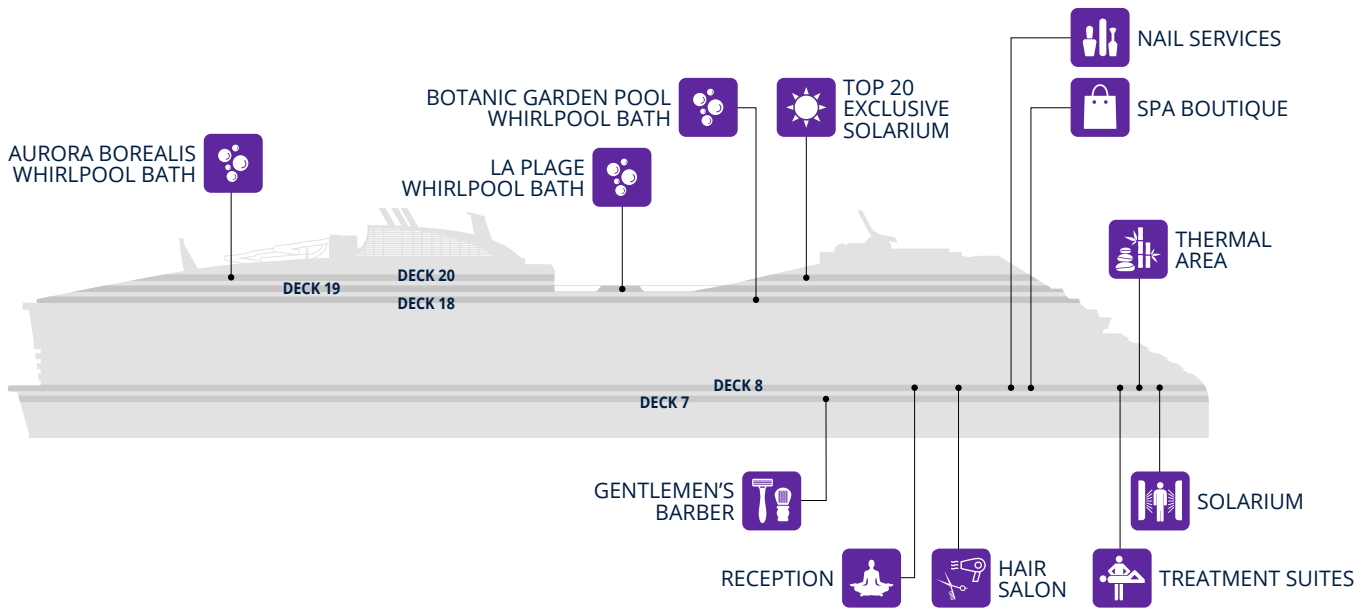

Restaurants	Deck
KAITO SUSHI BAR	7
KAITO TEPPANYAKI	7
LA BRASSERIE BUFFET	19
LA FOGLIA RESTAURANT	5
LES DUNES RESTAURANT	8
PIZZA & BURGER	6
PAXOS	8

Bars - Lounges	Deck
COFFEE EMPORIUM	8
DOLCE VITA BAR	6
ELIXIR - MIXOLOGY BAR	8
FIZZ - CHAMPAGNE BAR	8
JEAN-PHILIPPE CHOCOLAT & CAFÉ	6
MASTERS OF THE SEA	7
MSC SIGNATURE CASINO	7
SWEET TEMPTATIONS	8
THE BOX BAR	20
THE GIN PROJECT	8
THE LANAI BAR	8

Bars - Lounges	Deck
THE LOFT	8
ZEST - JUICE BAR	8

Outdoor Bars	Deck
BOTANIC GARDEN BAR	19
LA PERLA BAR	18
LA BOCA GRILL	18
THE HARBOUR	20
ZEN BAR	18

Shops	Deck
BOUTIQUE	6
FINE JEWELLERY	8
IRIS GALERIE	7
LUXURY ACCESSORIES	8
MSC EXCURSIONS	6-8
MSC SHOP	7

Shops	Deck
OMEGA	8
SHOPPING GALLERY	6
THE HUB - PHOTO & DIGIT@L	7
WORLD OF WATCHES	8
WORLD GALLERIA	6-7-8

	Deck
AURORA BOREALIS WHIRLPOOL BATH	20
BOTANIC GARDEN POOL WHIRLPOOL BATH	18
GENTLEMEN'S BARBER	7
HAIR SALON	8
LA PLAGES WHIRLPOOL BATH	19
MEDI SPA	8

	Deck
NAIL SERVICES	8
RECEPTION	8
SOLARIUM	8
SPA BOUTIQUE	8
THERMAL AREA	8
TREATMENT SUITES	8
TOP 20 EXCLUSIVE SOLARIUM	20

	Deck
AURORA BOREALIS AQUAPARK	20
BOTANIC GARDEN POOL	18
MAR AZUL	18
MSC GYM POWERED BY TECHNOGYM®	20
MSC SPORTPLEX	20
ZEN POOL (Adults-only Zen area)	18