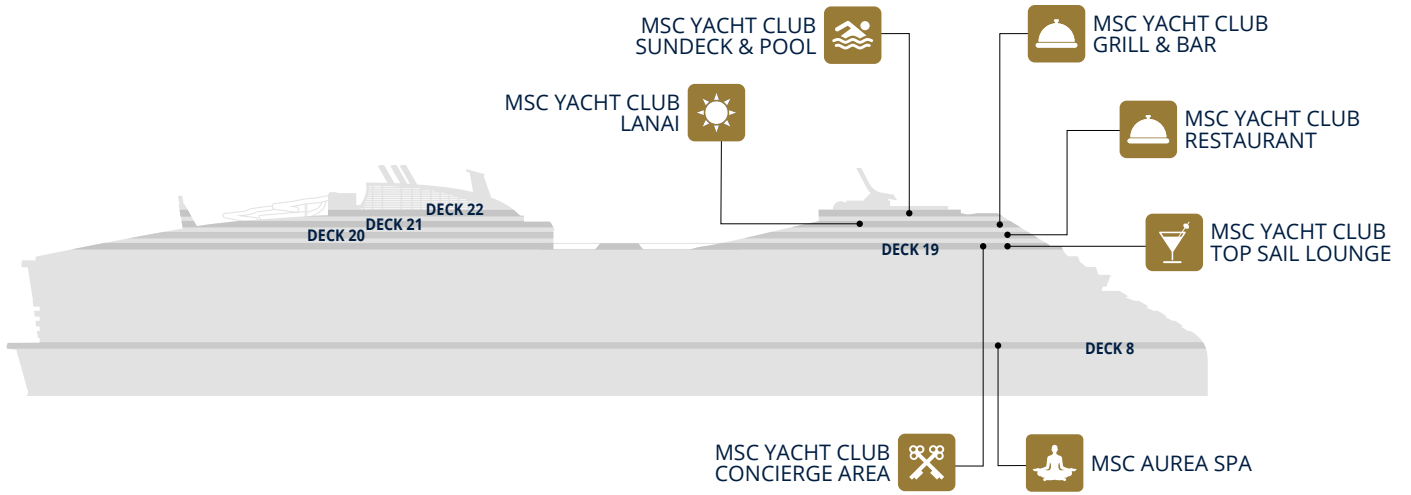

Family Areas	Deck
MAR AZUL	18-19
MINI CLUB (3 to 6 years)	19
MSC LUNA PARK ARENA	5-6
MSC FORMULA RACER	19
MSC SPORTPLEX	20-21
SWEET TEMPTATIONS	8
TEENS CLUB (15 to 17 years)	19
THE STUDIO	19
VIRTUAL ROOM	19
WORLD THEATRE	6-7
YOUNG CLUB (12 to 14 years)	19

ZEN AREA	DECK
Zen Bar	18
Zen Pool	18

FAMILY AVENTURA	DECK
The Box Bar	20
The Harbour Bar & Bites	20
Games Arcade	6
MSC Sportplex	20
The Harbour	20
Jaw Drop @ The Spiral	20

PROMENADE	DECK
Paxos	8
Coffee Emporium	8
Sweet Temptations	8
All-Stars Sports Bar	8
Jaw Drop @ The Spiral	20
Luxury Accessories	8
World of Watches	8
Omega	8

GALLERIA	DECK
Pizza & Burger	6
Dolce Vita Bar	6
Jean-Philippe Chocolat & Café	6
MSC Luna Park Arena	5
Games Arcade	6
Shopping Gallery	6
Boutique	6
MSC Excursions	6
MSC Future Cruise	6

AQUA DECK	DECK
La Boca Bar	18
La Perla Bar	18
Botanic Garden Bar	19
Mar Azul	18
Botanic Garden Pool	19

THE TERRACES	DECK
Eataly	8
Kaito Sushi Bar	7
Kaito Teppanyaki	7
Butcher's Cut	7
Hola! Tacos & Cantina	7
Fizz - Champagne Bar	8
Masters of the Sea	7
Elixir - Mixology Bar	8

THE TERRACES	DECK
The Gin Project	8
Zest - Juice Bar	8
The Loft - Comedy & Live Music	8
MSC Foundation	7
The Hub - Photo & Digit@l	7
Fine Jewellery	8
Time Vallée	7