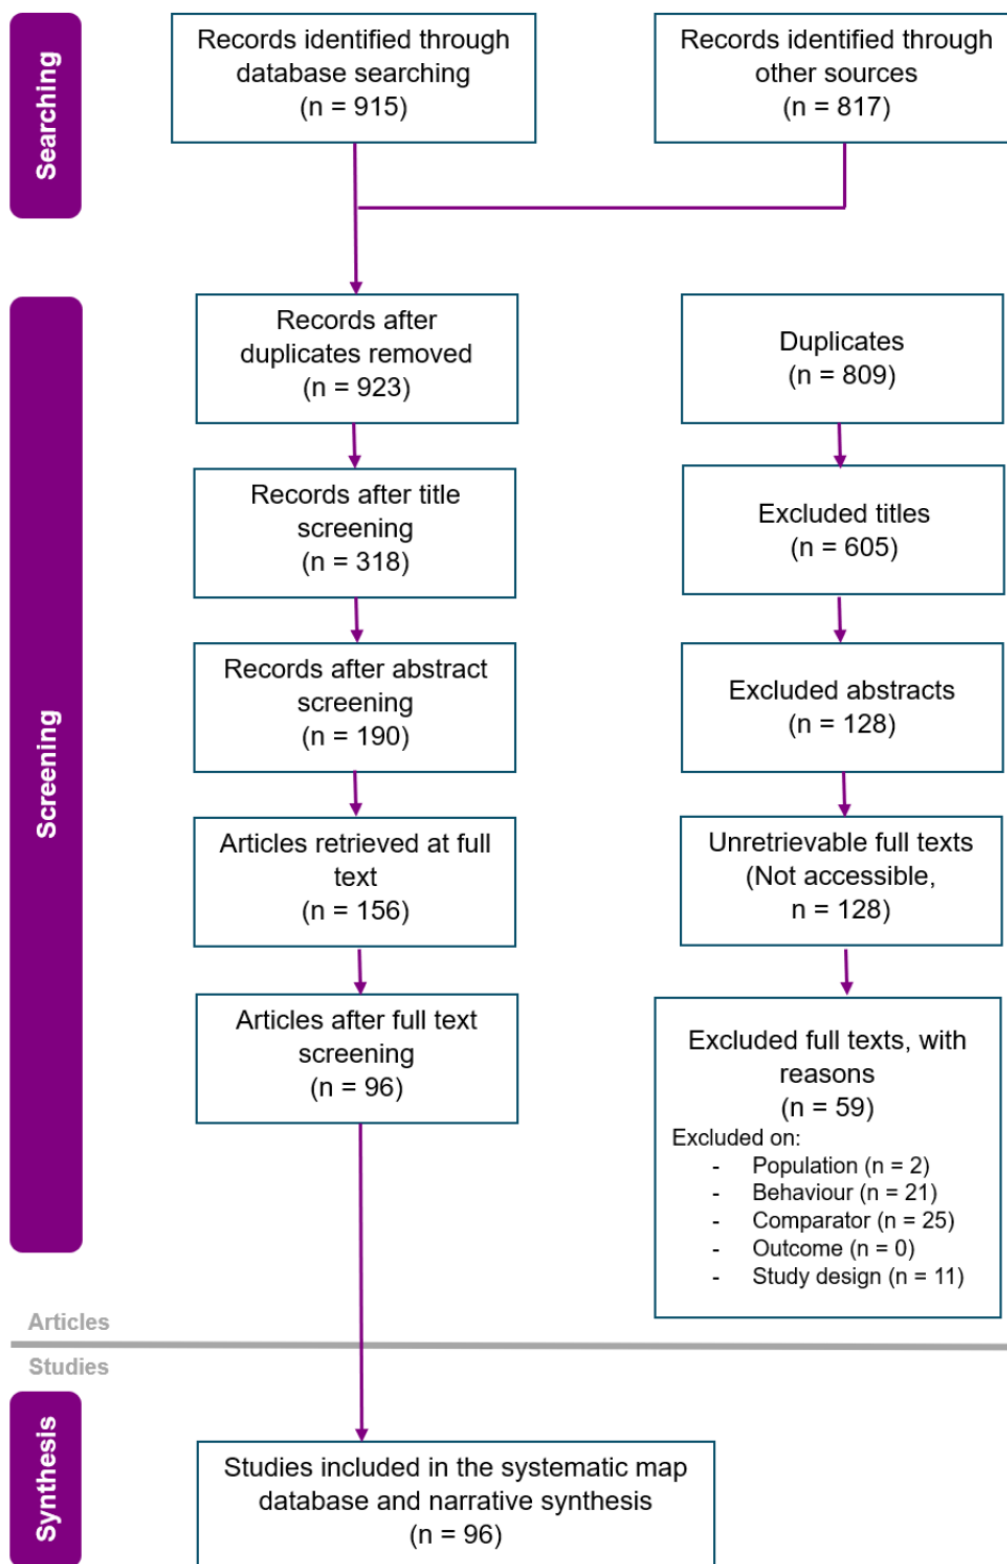

Ecological and social pressures drive same-sex sexual behaviour in non-human primates

In the format provided by the
authors and unedited

Supplementary Figure 1 – ROSES chart depicting the screening process of the systematic search conducted using a PICOS framework.