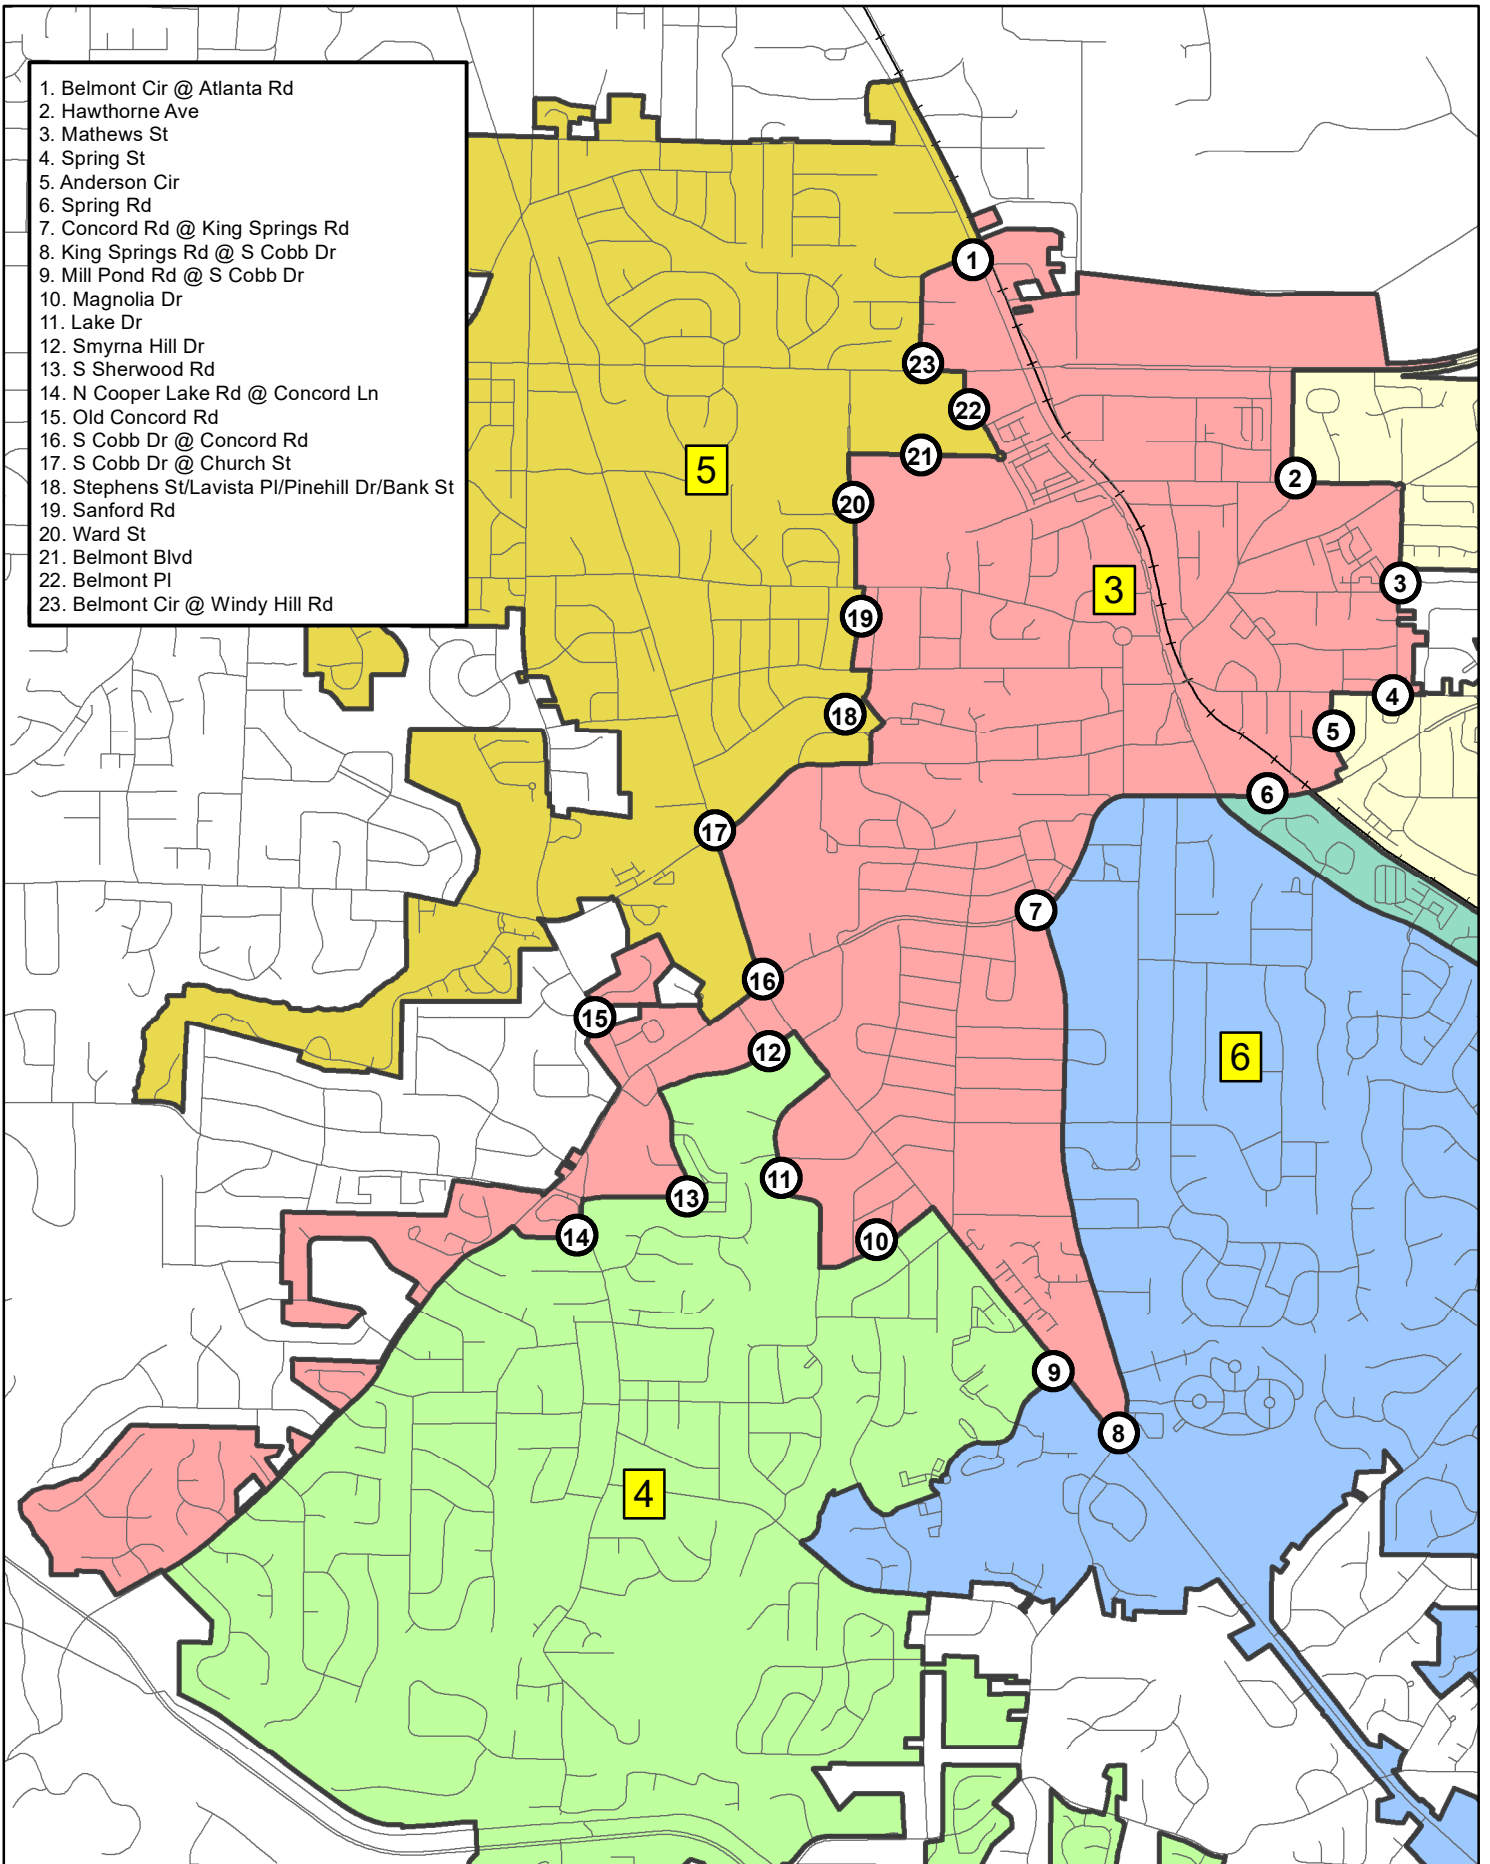

1. Belmont Cir @ Atlanta Rd
2. Hawthorne Ave
3. Mathews St
4. Spring St
5. Anderson Cir
6. Spring Rd
7. Concord Rd @ King Springs Rd
8. King Springs Rd @ S Cobb Dr
9. Mill Pond Rd @ S Cobb Dr
10. Magnolia Dr
11. Lake Dr
12. Smyrna Hill Dr
13. S Sherwood Rd
14. N Cooper Lake Rd @ Concord Ln
15. Old Concord Rd
16. S Cobb Dr @ Concord Rd
17. S Cobb Dr @ Church St
18. Stephens St/Lavista Pl/Pinehill Dr/Bank St
19. Sanford Rd
20. Ward St
21. Belmont Blvd
22. Belmont Pl
23. Belmont Cir @ Windy Hill Rd

Ward 3 Street Boundaries