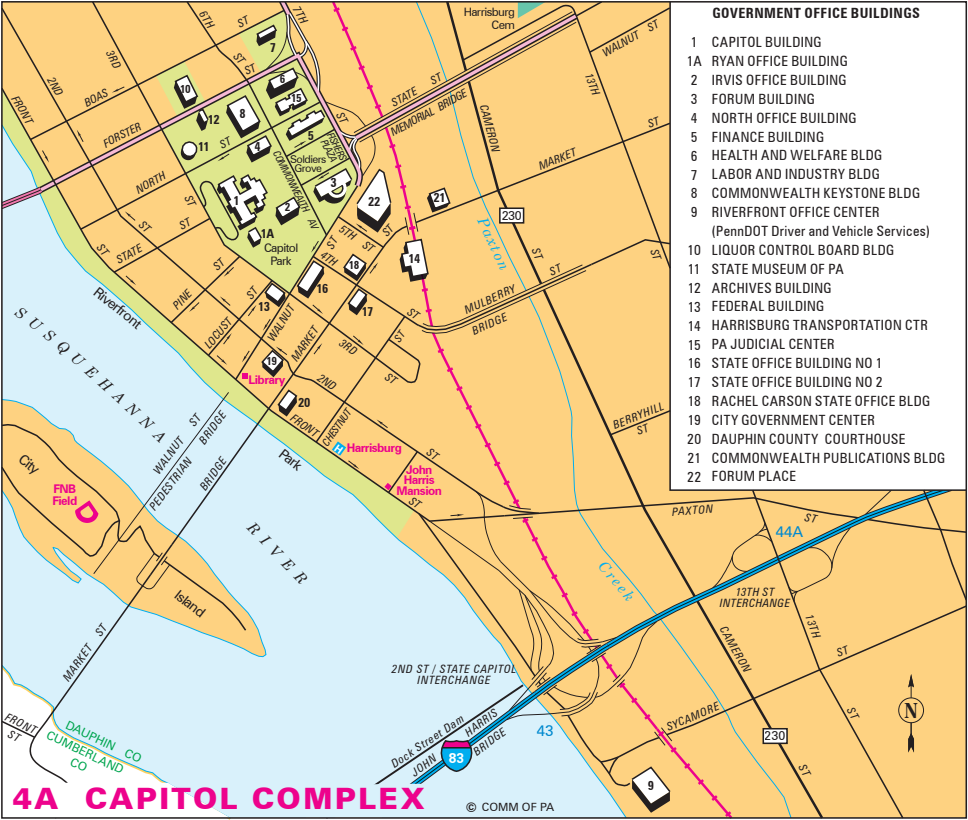

GOVERNMENT OFFICE BUILDINGS

- 1 CAPITOL BUILDING
- 1A RYAN OFFICE BUILDING
- 2 IRVIS OFFICE BUILDING
- 3 FORUM BUILDING
- 4 NORTH OFFICE BUILDING
- 5 FINANCE BUILDING
- 6 HEALTH AND WELFARE BLDG
- 7 LABOR AND INDUSTRY BLDG
- 8 COMMONWEALTH KEYSTONE BLDG
- 9 RIVERFRONT OFFICE CENTER
- 10 LIQUOR CONTROL BOARD BLDG
- 11 STATE MUSEUM OF PA
- 12 ARCHIVES BUILDING
- 13 FEDERAL BUILDING
- 14 HARRISBURG TRANSPORTATION CTR
- 15 PA JUDICIAL CENTER
- 16 STATE OFFICE BUILDING NO 1
- 17 STATE OFFICE BUILDING NO 2
- 18 RACHEL CARSON STATE OFFICE BLDG
- 19 CITY GOVERNMENT CENTER
- 20 DAUPHIN COUNTY COURTHOUSE
- 21 COMMONWEALTH PUBLICATIONS BLDG
- 22 FORUM PLACE

4A CAPITOL COMPLEX