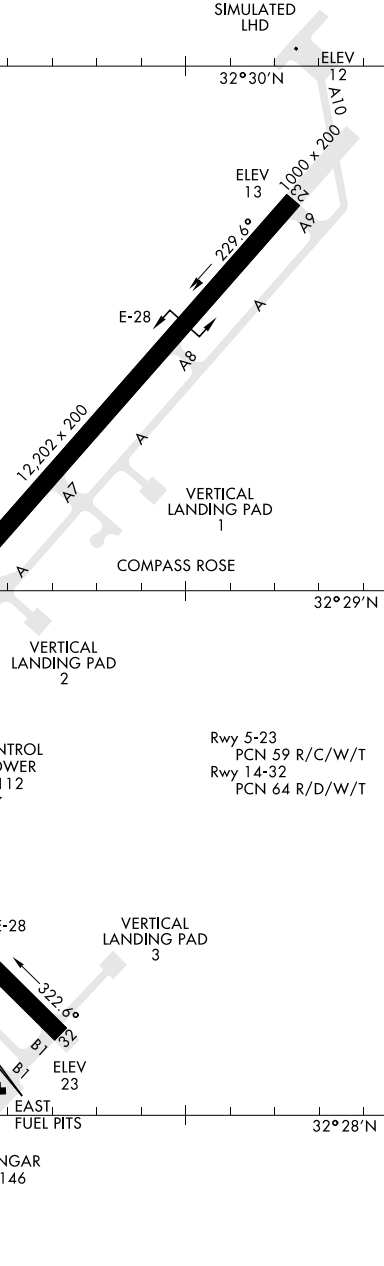

AIRPORT DIAGRAM

[USN]

BEAUFORT MCAS (MERRITT FLD) (KNBC)

BEAUFORT, SOUTH CAROLINA

ATIS ★ 279.525
 TOWER ★ 119.05 342.875
 GND CON 128.15 348.625
 CLNC DEL 128.15 254.375

DECEMBER 2022
 ANNUAL RATE OF CHANGE
 0.1°W

SIMULATED LHD

ELEV 12

32°30'N

ELEV 13

32°29'N

ELEV 23

32°28'N

COMBAT AIRCRAFT LOADING AREA

ELEV 32

HOT CARGO

VERTICAL LANDING PAD 5

CALA CALA CALA CALA

VERTICAL LANDING PAD 1

COMPASS ROSE

VERTICAL LANDING PAD 2

HIGH POWER TEST CELLS

HANGAR 728

HANGAR 729

ELEV 20

EAST FUEL PITS

HANGAR 418

HANGAR 414

PASSENGER TERMINAL

HANGAR 594