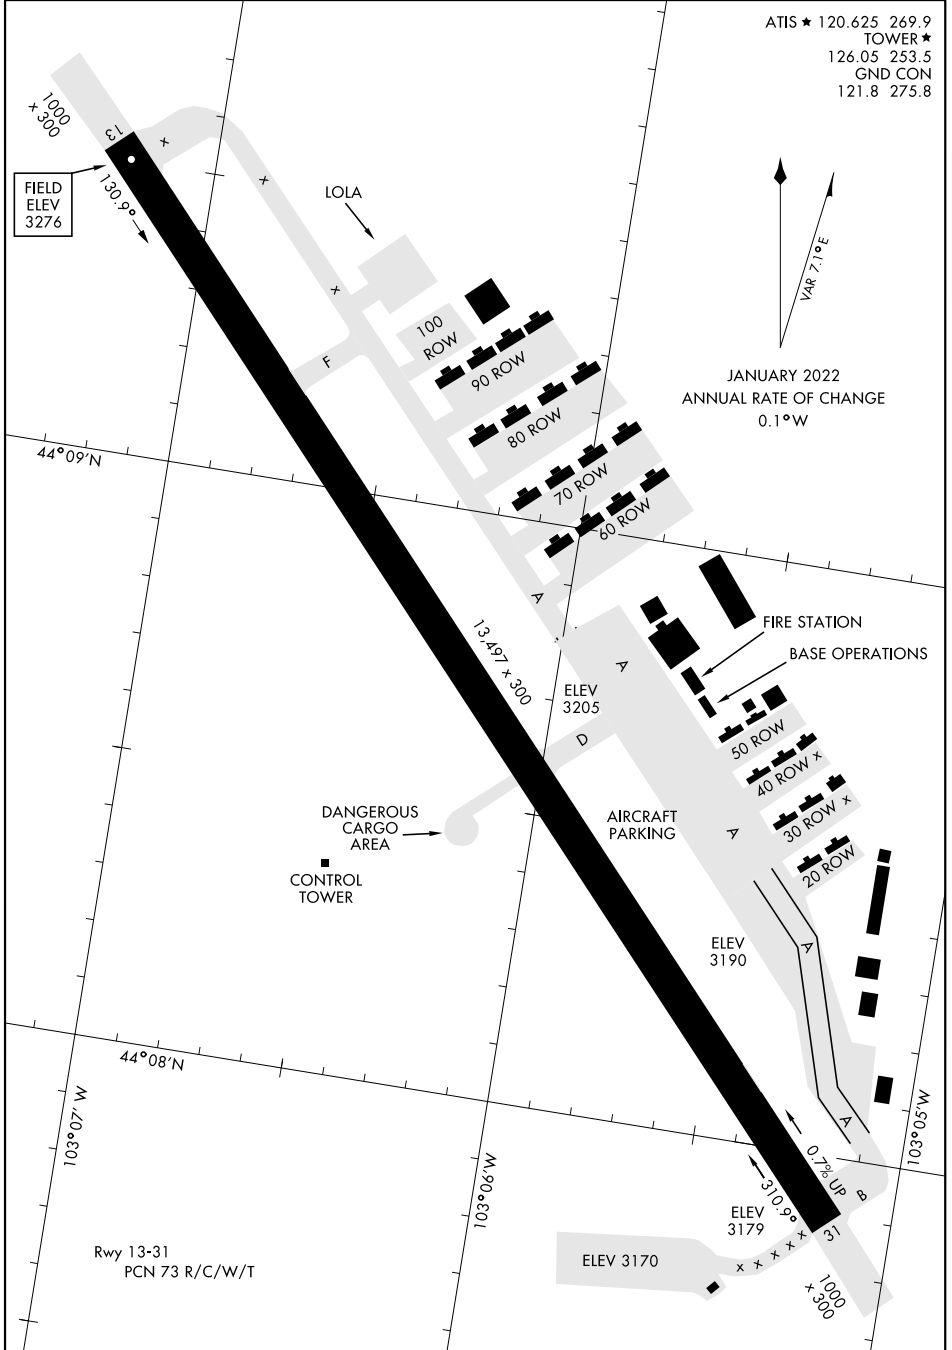

AIRPORT DIAGRAM

[USAF]

ELLSWORTH AFB (KRCA)

RAPID CITY, SOUTH DAKOTA

ATIS ★ 120.625 269.9
 TOWER ★
 126.05 253.5
 GND CON
 121.8 275.8

JANUARY 2022
 ANNUAL RATE OF CHANGE
 0.1°W

NC-1, 05 SEP 2024 to 03 OCT 2024

NC-1, 05 SEP 2024 to 03 OCT 2024

AIRPORT DIAGRAM

RAPID CITY, SOUTH DAKOTA
ELLSWORTH AFB (KRCA)