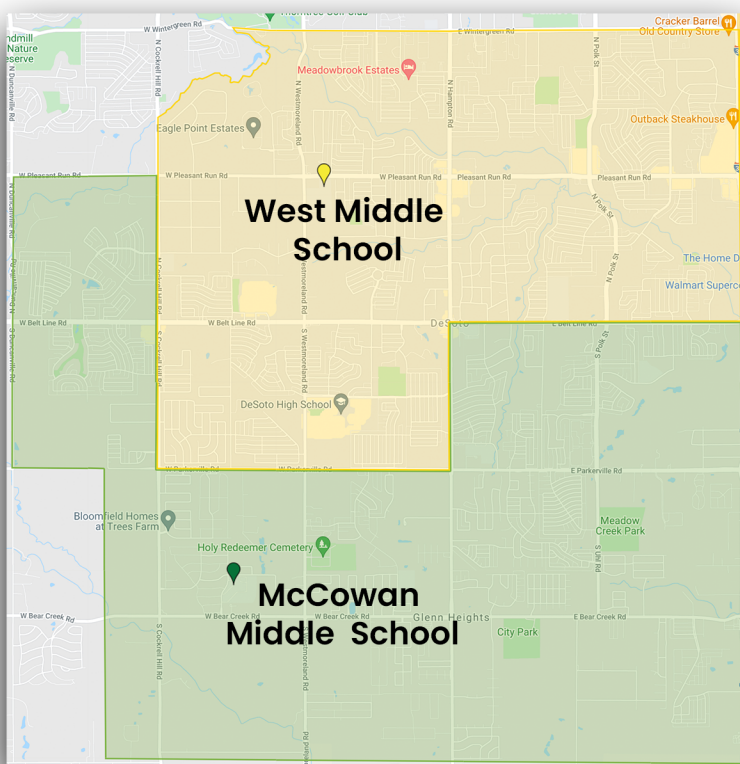

## SPECIALIZED CAMPUSES

**Ruby Young (3-8)**  
707 Young Blvd.  
DeSoto, TX 75115  
972.223.6505

**Katherine Johnson (K-8)**  
1200 Academy Way  
DeSoto, TX 75115  
972.274.8026

## Elementary School Zones

## Middle School Zones