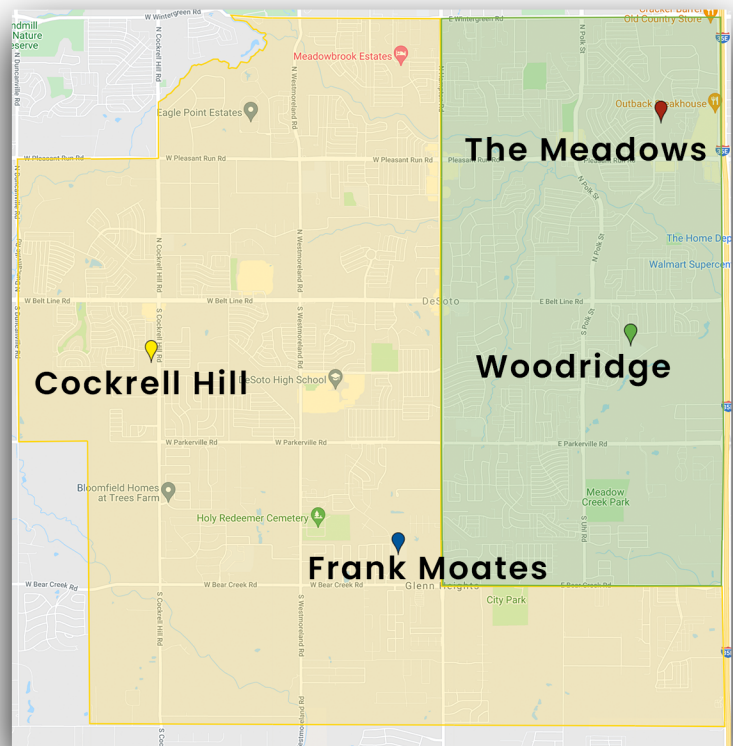

DeSoto ISD Campus Zones

ELEMENTARY SCHOOLS (PK-2)

Cockrell Hill
425 S. Cockrell Hill Rd.
DeSoto, TX 75115
972.230.1692

Woodridge
1001 Woodridge
DeSoto, TX 75115
972.223.3800

ELEMENTARY SCHOOLS (3-5)

Frank Moates
1500 Heritage Blvd.
Glenn Heights, TX 75154
972.230.2881

The Meadows
1016 The Meadows Pkwy.
DeSoto, TX 75115
972.224.0960

SPECIALIZED CAMPUSES

Ruby Young (3-8)
707 Young Blvd.
DeSoto, TX 75115
972.223.6505

Katherine Johnson (K-8)
1200 Academy Way
DeSoto, TX 75115
972.274.8026

Elementary School Zones