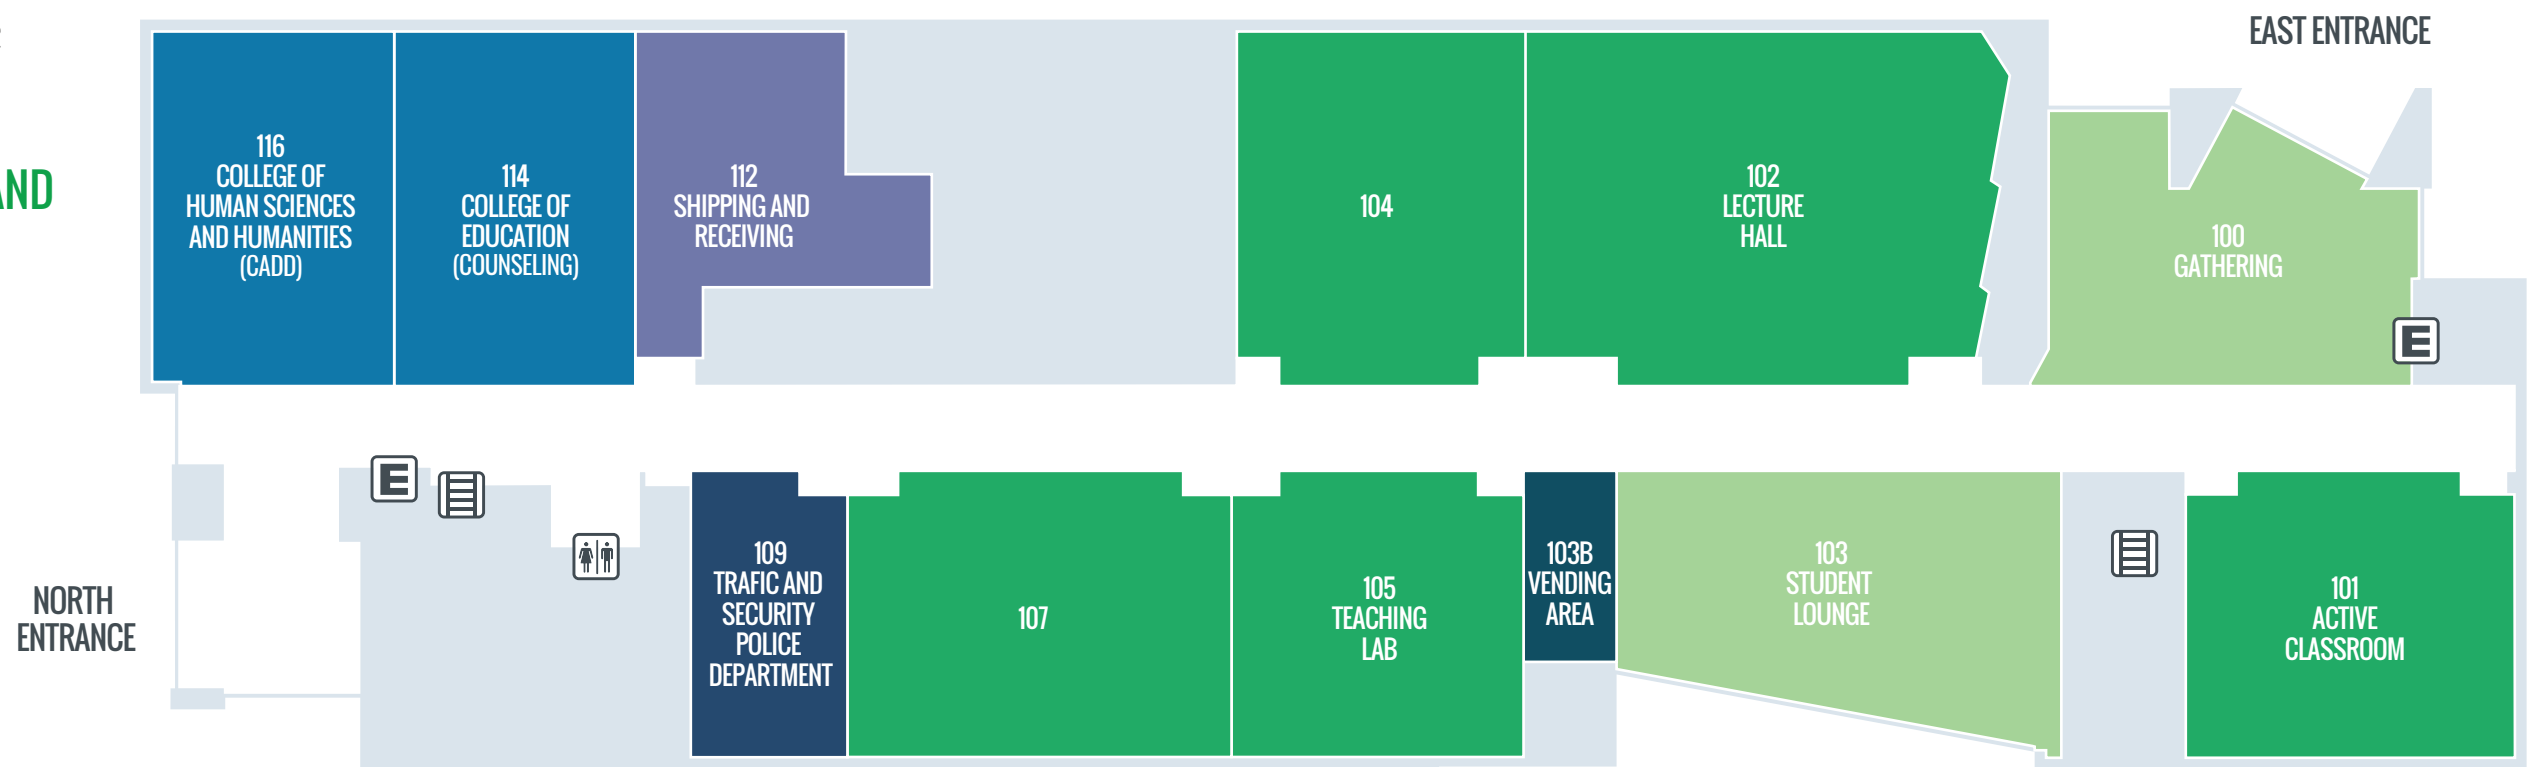

University of Houston Clear Lake

HEALTH SCIENCE CLASSROOM PEARLAND BUILDING

FLOOR

1

MAP KEY

- FACULTY/ADVISORY
- CLASSROOM
- COMMONS
- RECEIVING
- SECURITY
- VENDING
- E ELEVATOR
- ≡ STAIRS
- ♂ ♀ RESTROOMS

University of Houston Clear Lake

HEALTH SCIENCE CLASSROOM PEARLAND BUILDING

FLOOR

2

MAP KEY

- FACULTY/ADVISORY
- CLASSROOM
- COMMONS
- LAB
- INFORMATION
- SECURITY
- E ELEVATOR
- S STAIRS
- R RESTROOMS