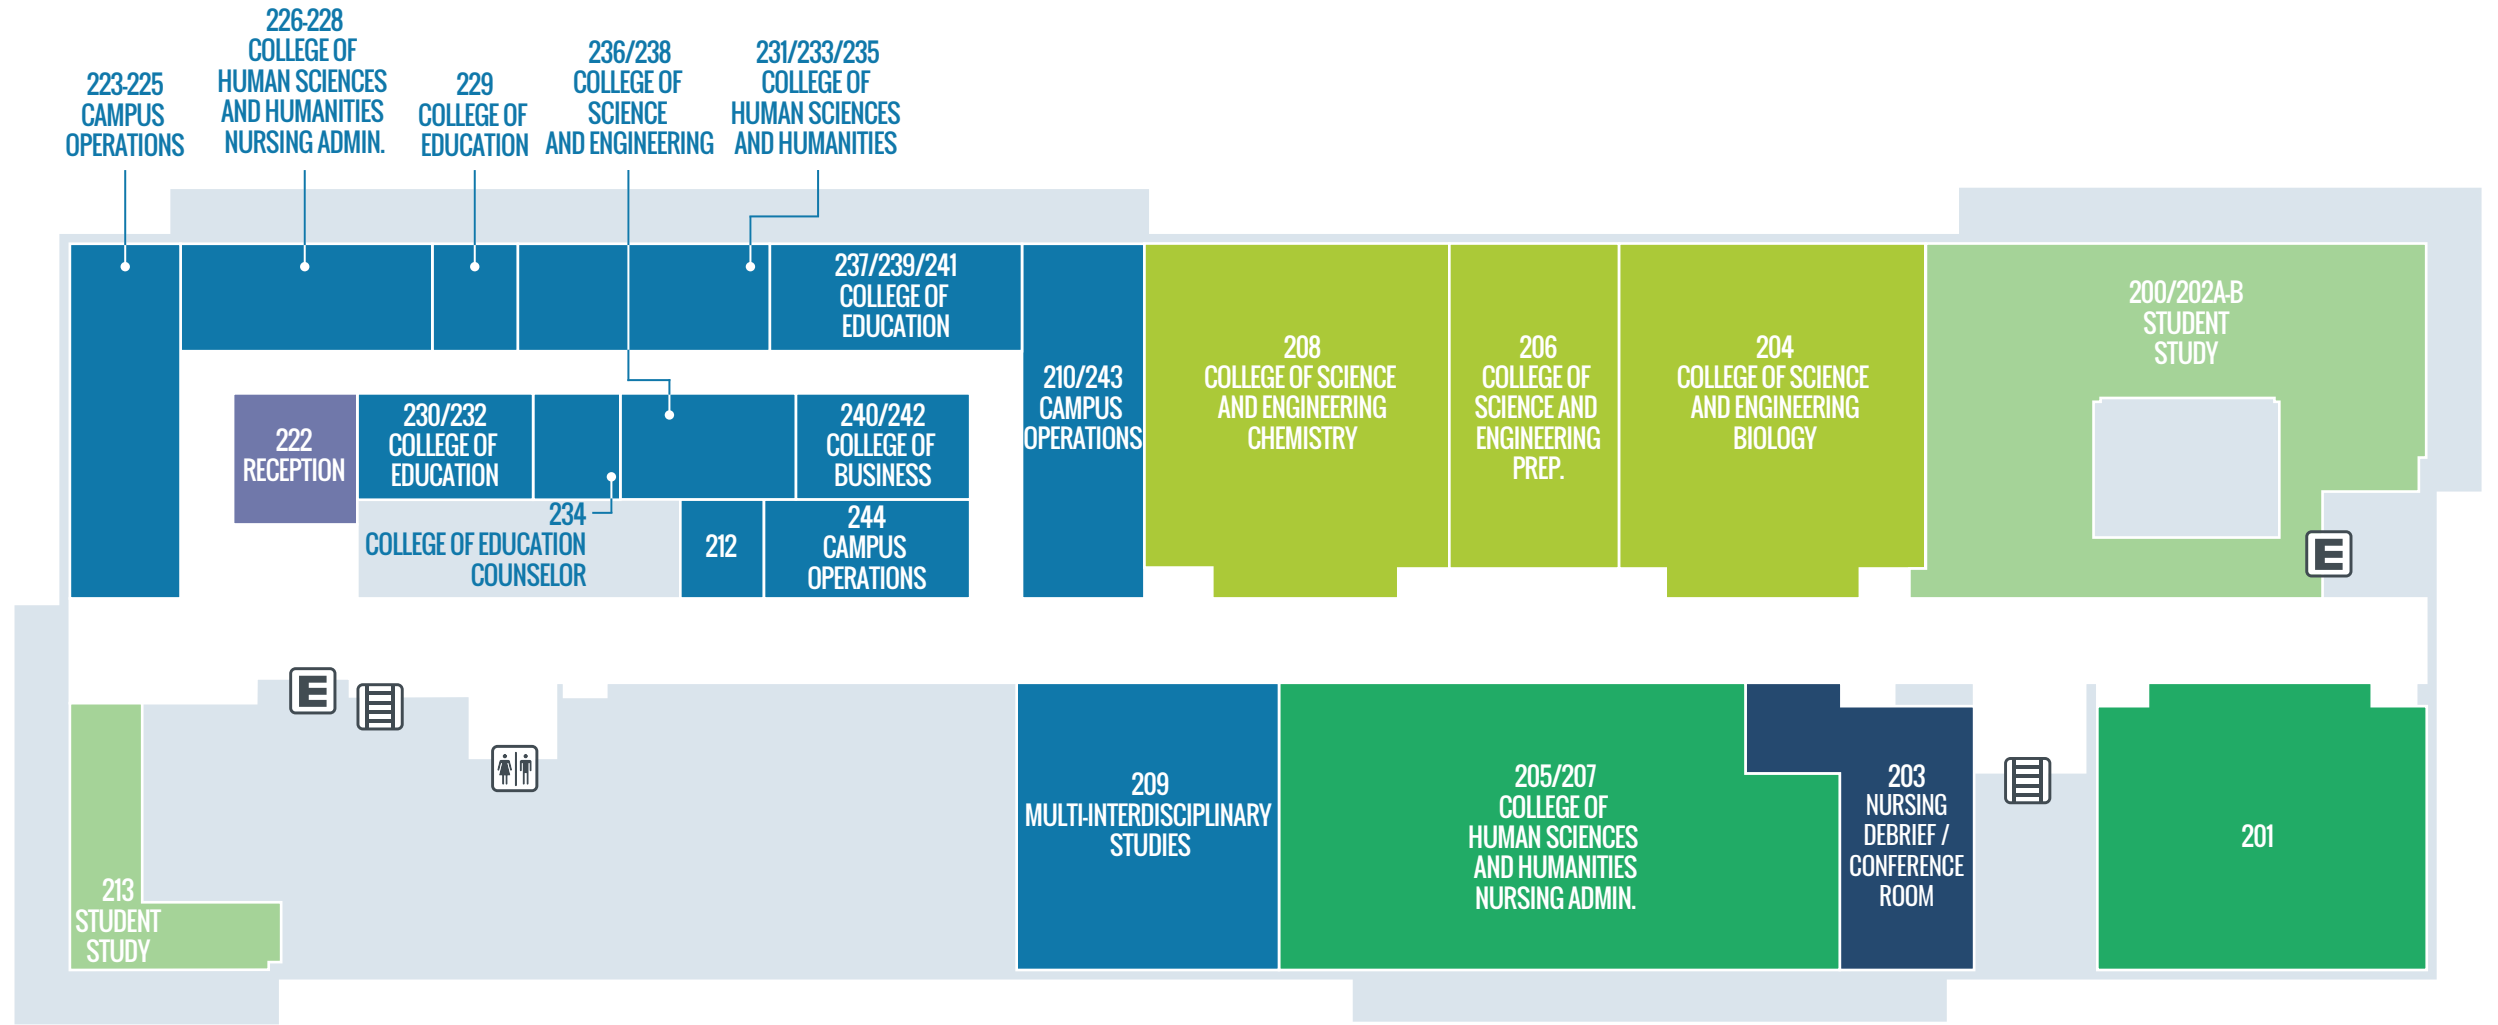

University of Houston Clear Lake

HEALTH SCIENCE CLASSROOM PEARLAND BUILDING

FLOOR

1

MAP KEY

- FACULTY/ADVISORY
- CLASSROOM
- COMMONS
- RECEIVING
- SECURITY
- VENDING
- E ELEVATOR
- ≡ STAIRS
- ♂ ♀ RESTROOMS

University of Houston Clear Lake

HEALTH SCIENCE CLASSROOM PEARLAND BUILDING

FLOOR

2

MAP KEY

- FACULTY/ADVISORY
- CLASSROOM
- COMMONS
- LAB
- INFORMATION
- SECURITY
- E ELEVATOR
- S STAIRS
- R RESTROOMS