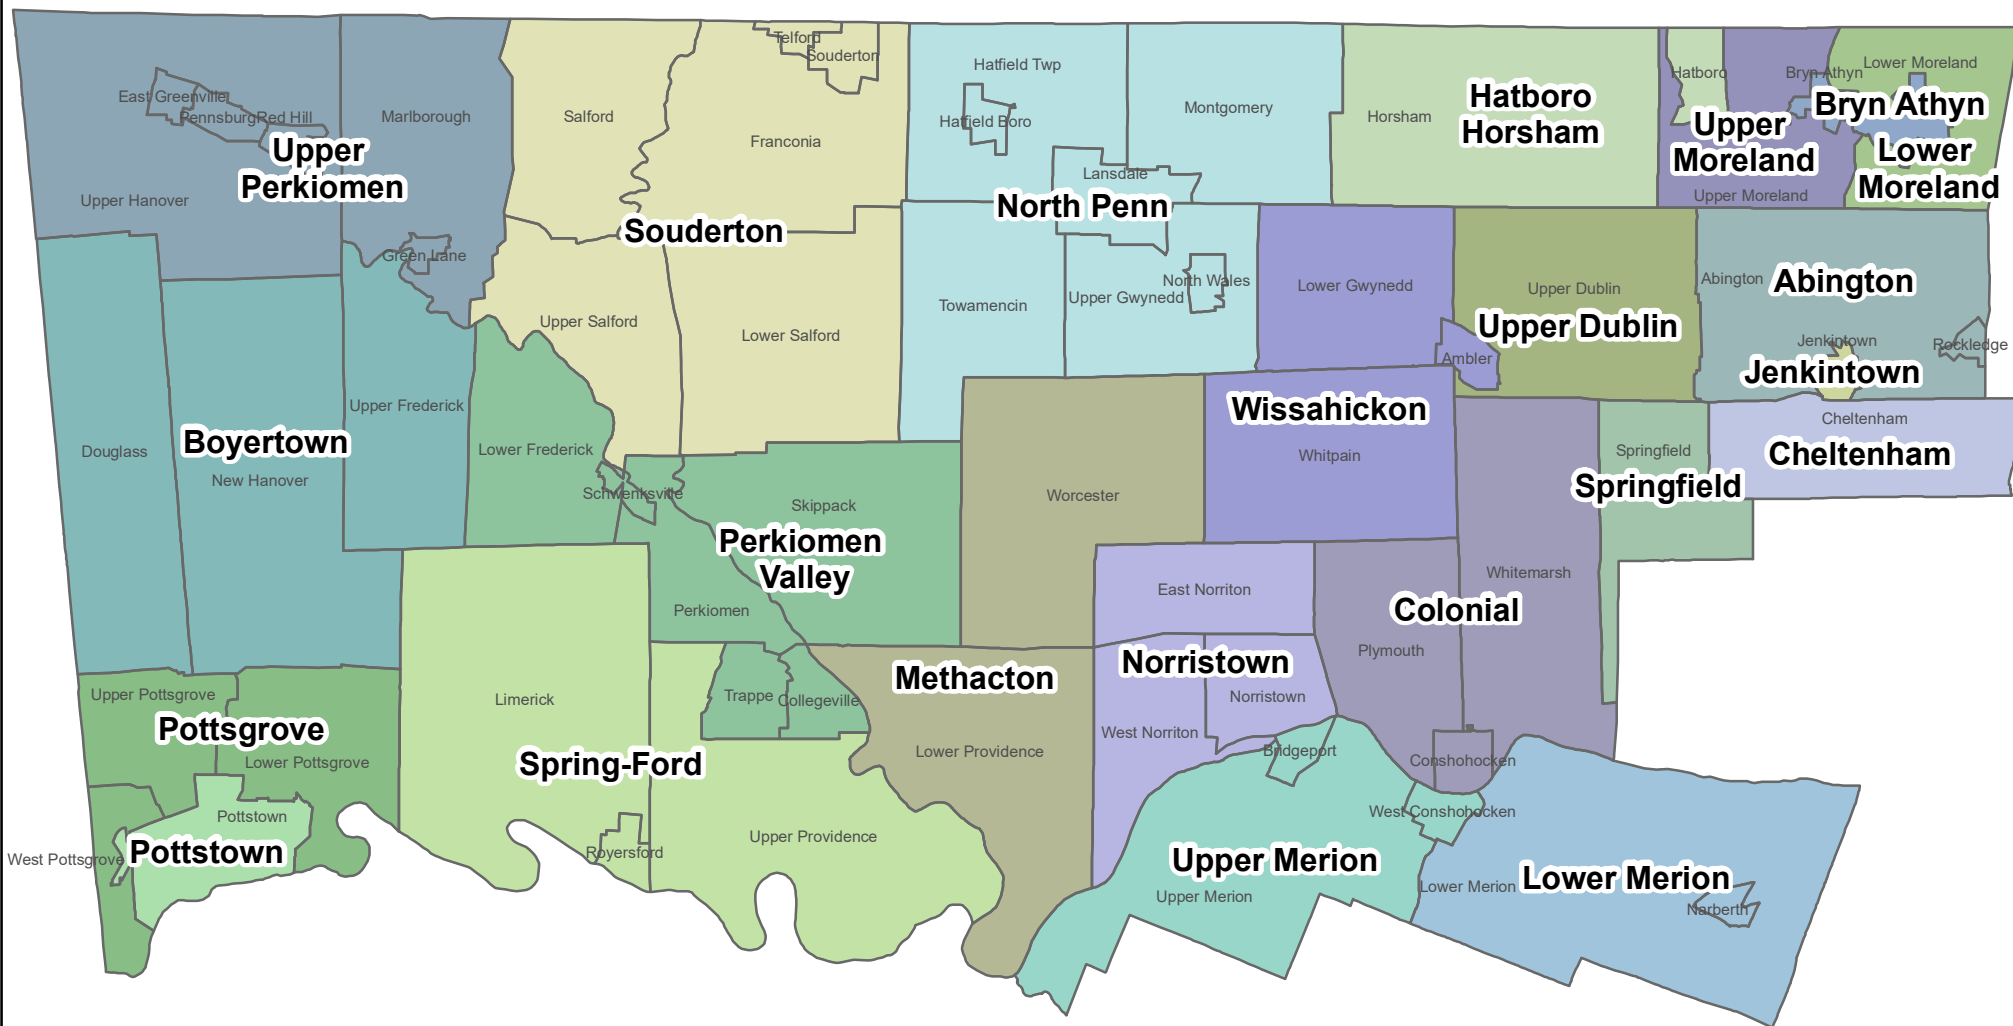

Montgomery County, Pennsylvania 2022 - School District Boundaries

0 1 2 4 Miles

Source:
School District Boundaries Provided
by Montgomery County GIS