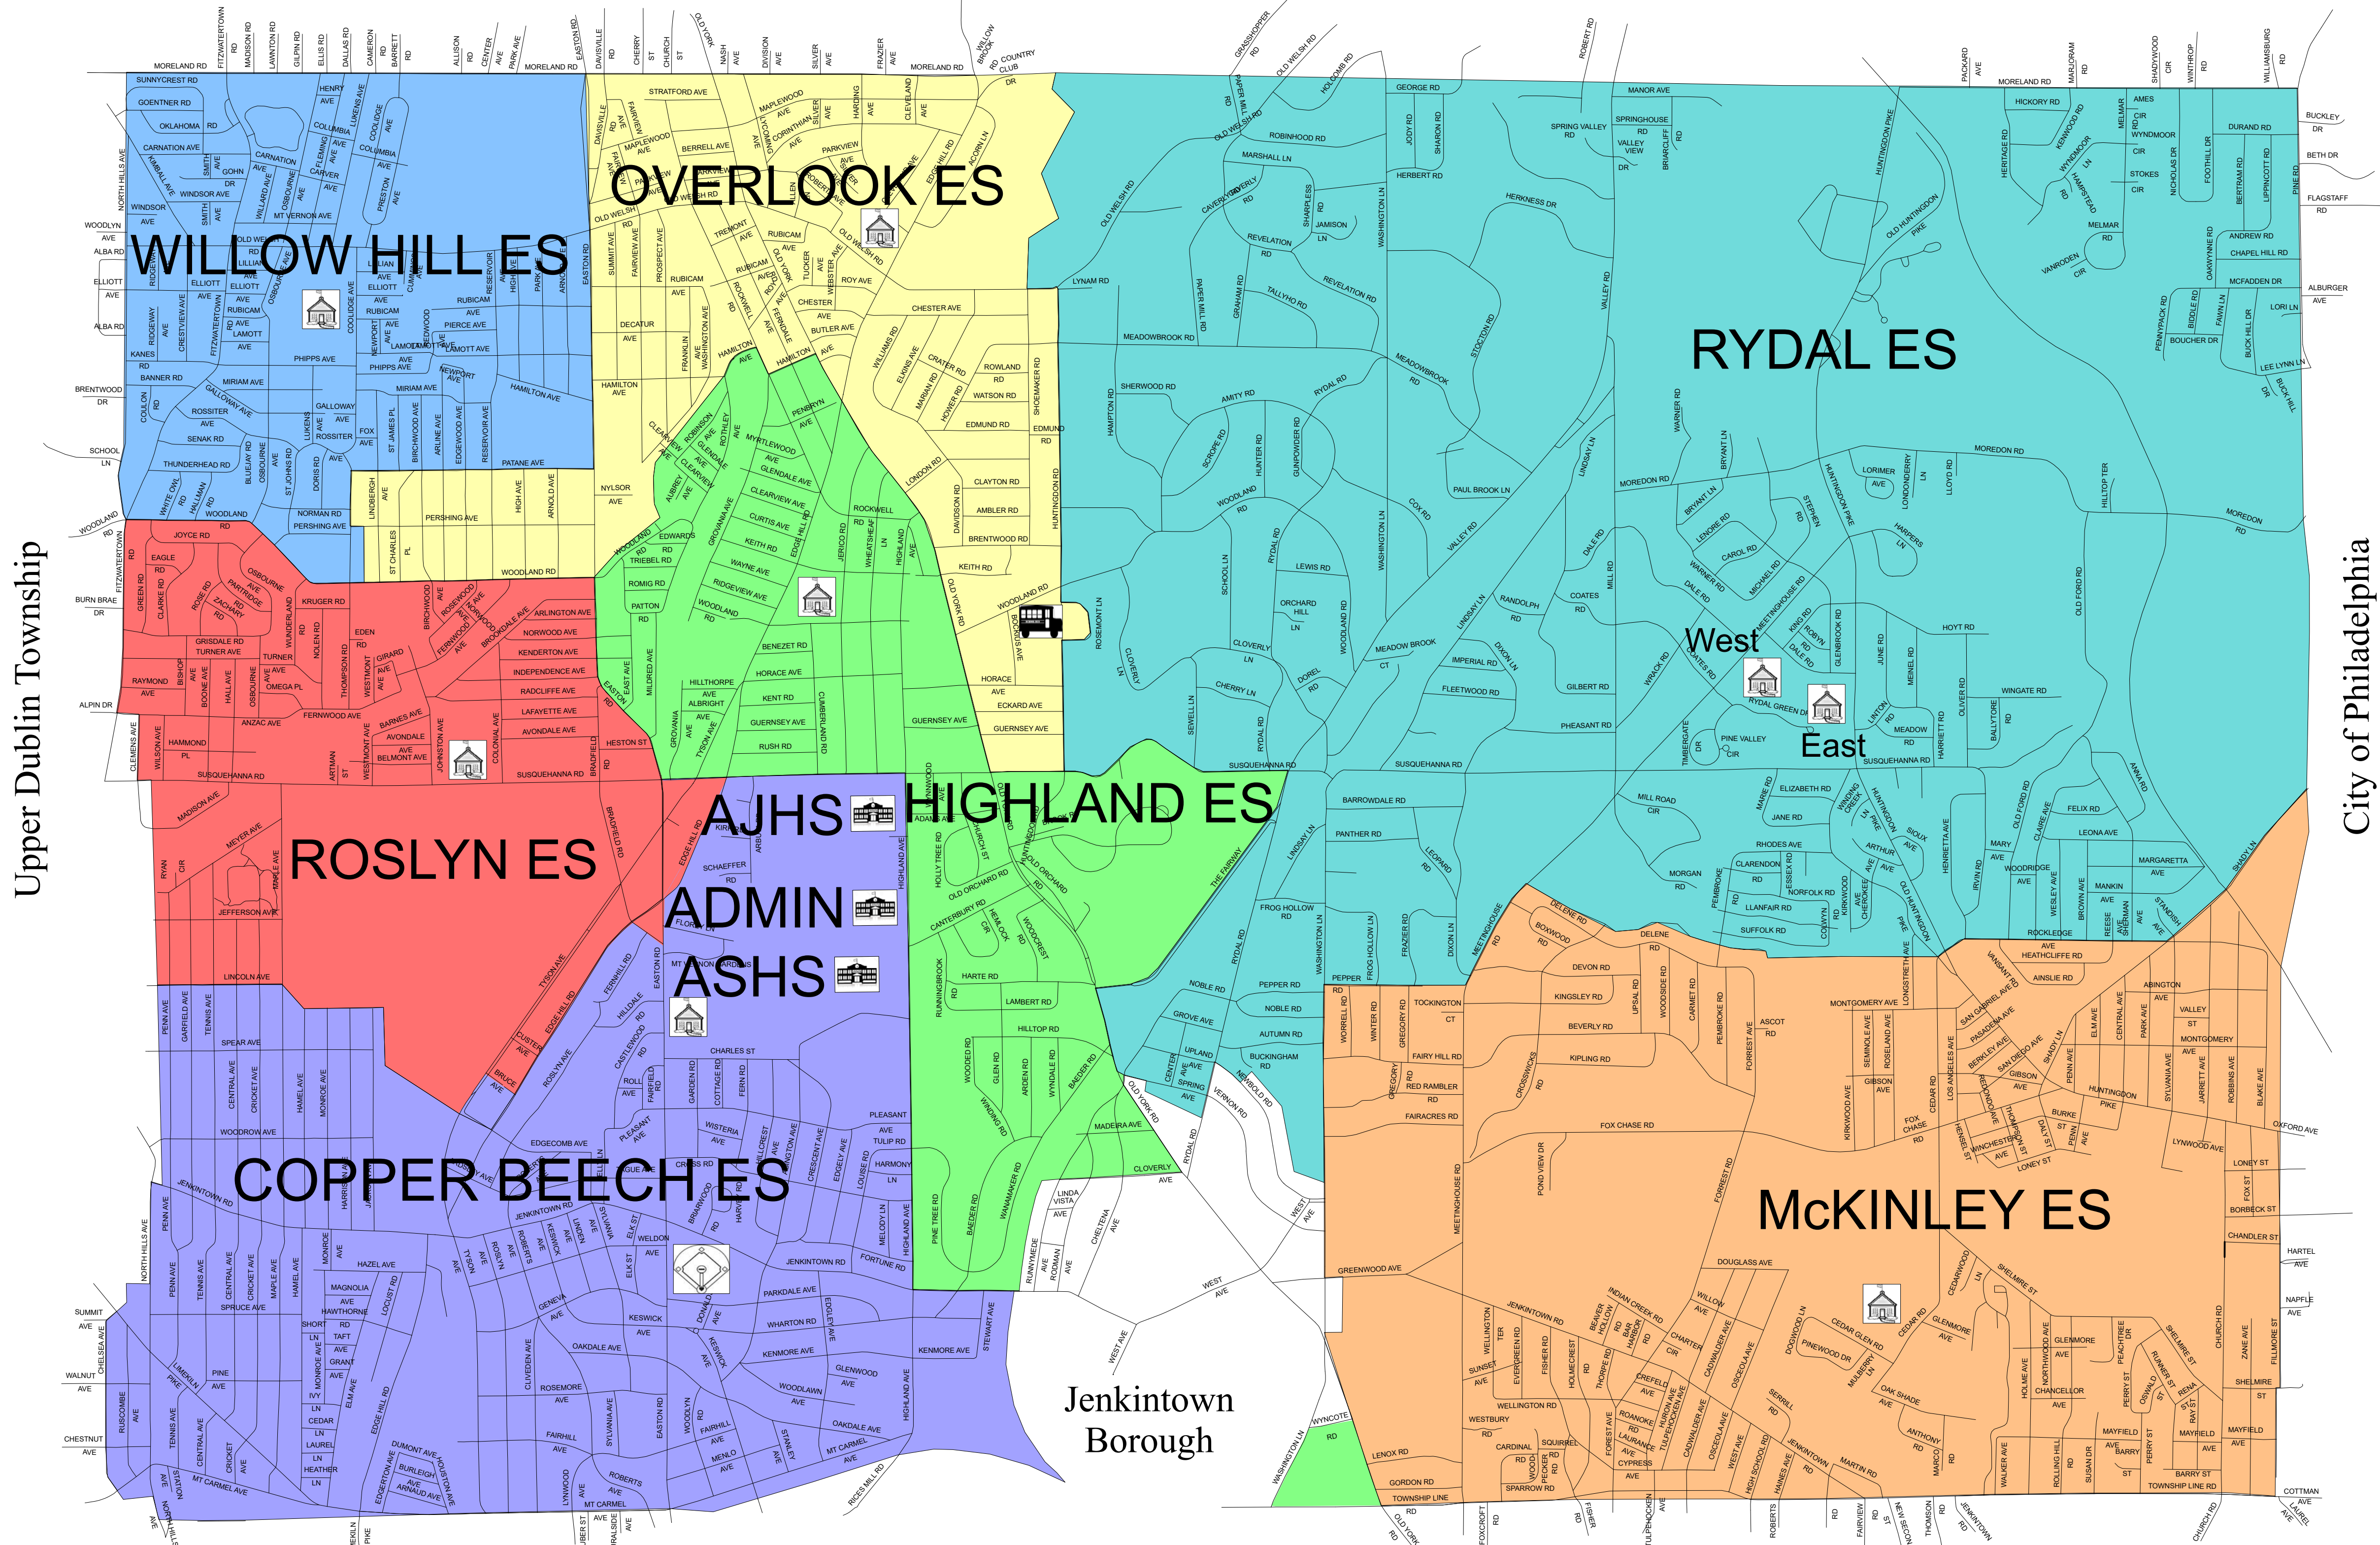

ABINGTON SCHOOL DISTRICT RESIDENCE ZONES FOR ABINGTON SCHOOLS

Upper Moreland Township

Lower Moreland Township

-  Elementary School
-  Junior, Senior High Administration
-  Transportation Bus Garage
-  Glenside-Weldon Park/Baseball Fields

Springfield Township

Cheltenham Township

The map does not delineate boundaries where streets are divided between two schools within the Abington School District. Please be advised that external boundaries of Abington School District may not be within the district and fall in an adjacent school district.