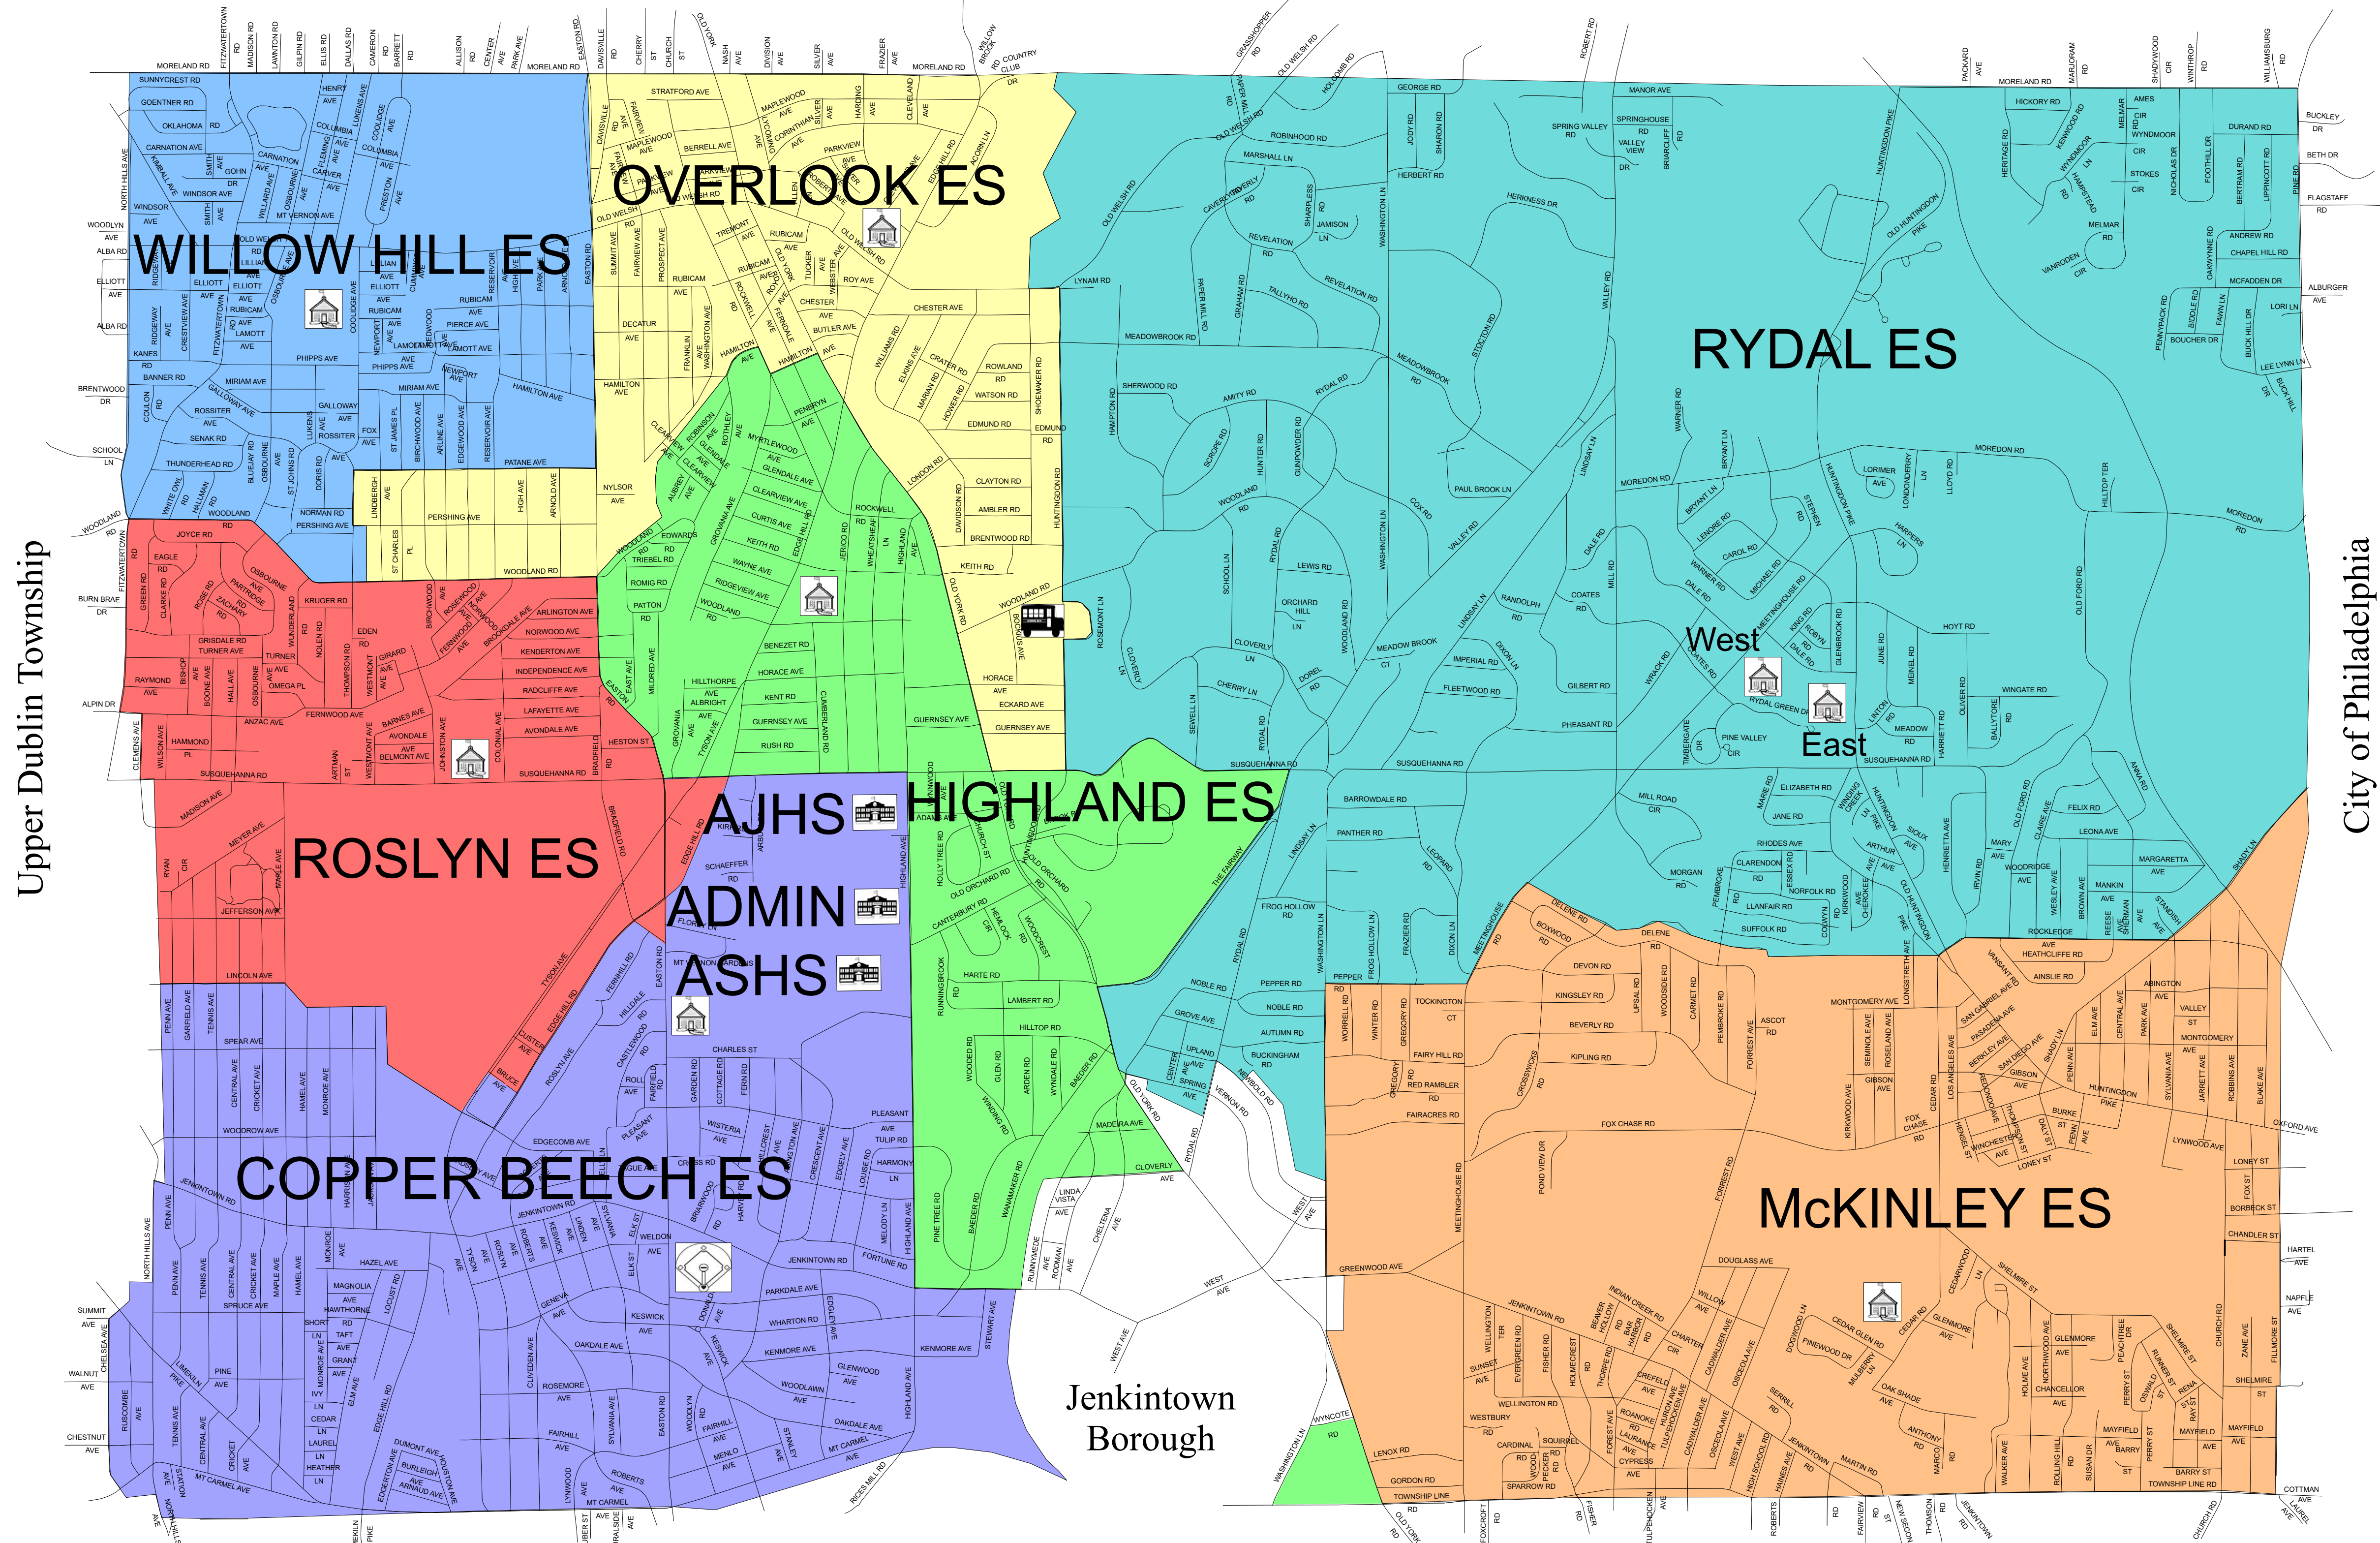

# ABINGTON SCHOOL DISTRICT RESIDENCE ZONES FOR ABINGTON SCHOOLS

Upper Moreland Township

Lower Moreland Township

-  Elementary School
-  Junior, Senior High Administration
-  Transportation Bus Garage
-  Glenside-Weldon Park/Baseball Fields

Springfield Township

Cheltenham Township

The map does not delineate boundaries where streets are divided between two schools within the Abington School District. Please be advised that external boundaries of Abington School District may not be within the district and fall in an adjacent school district.