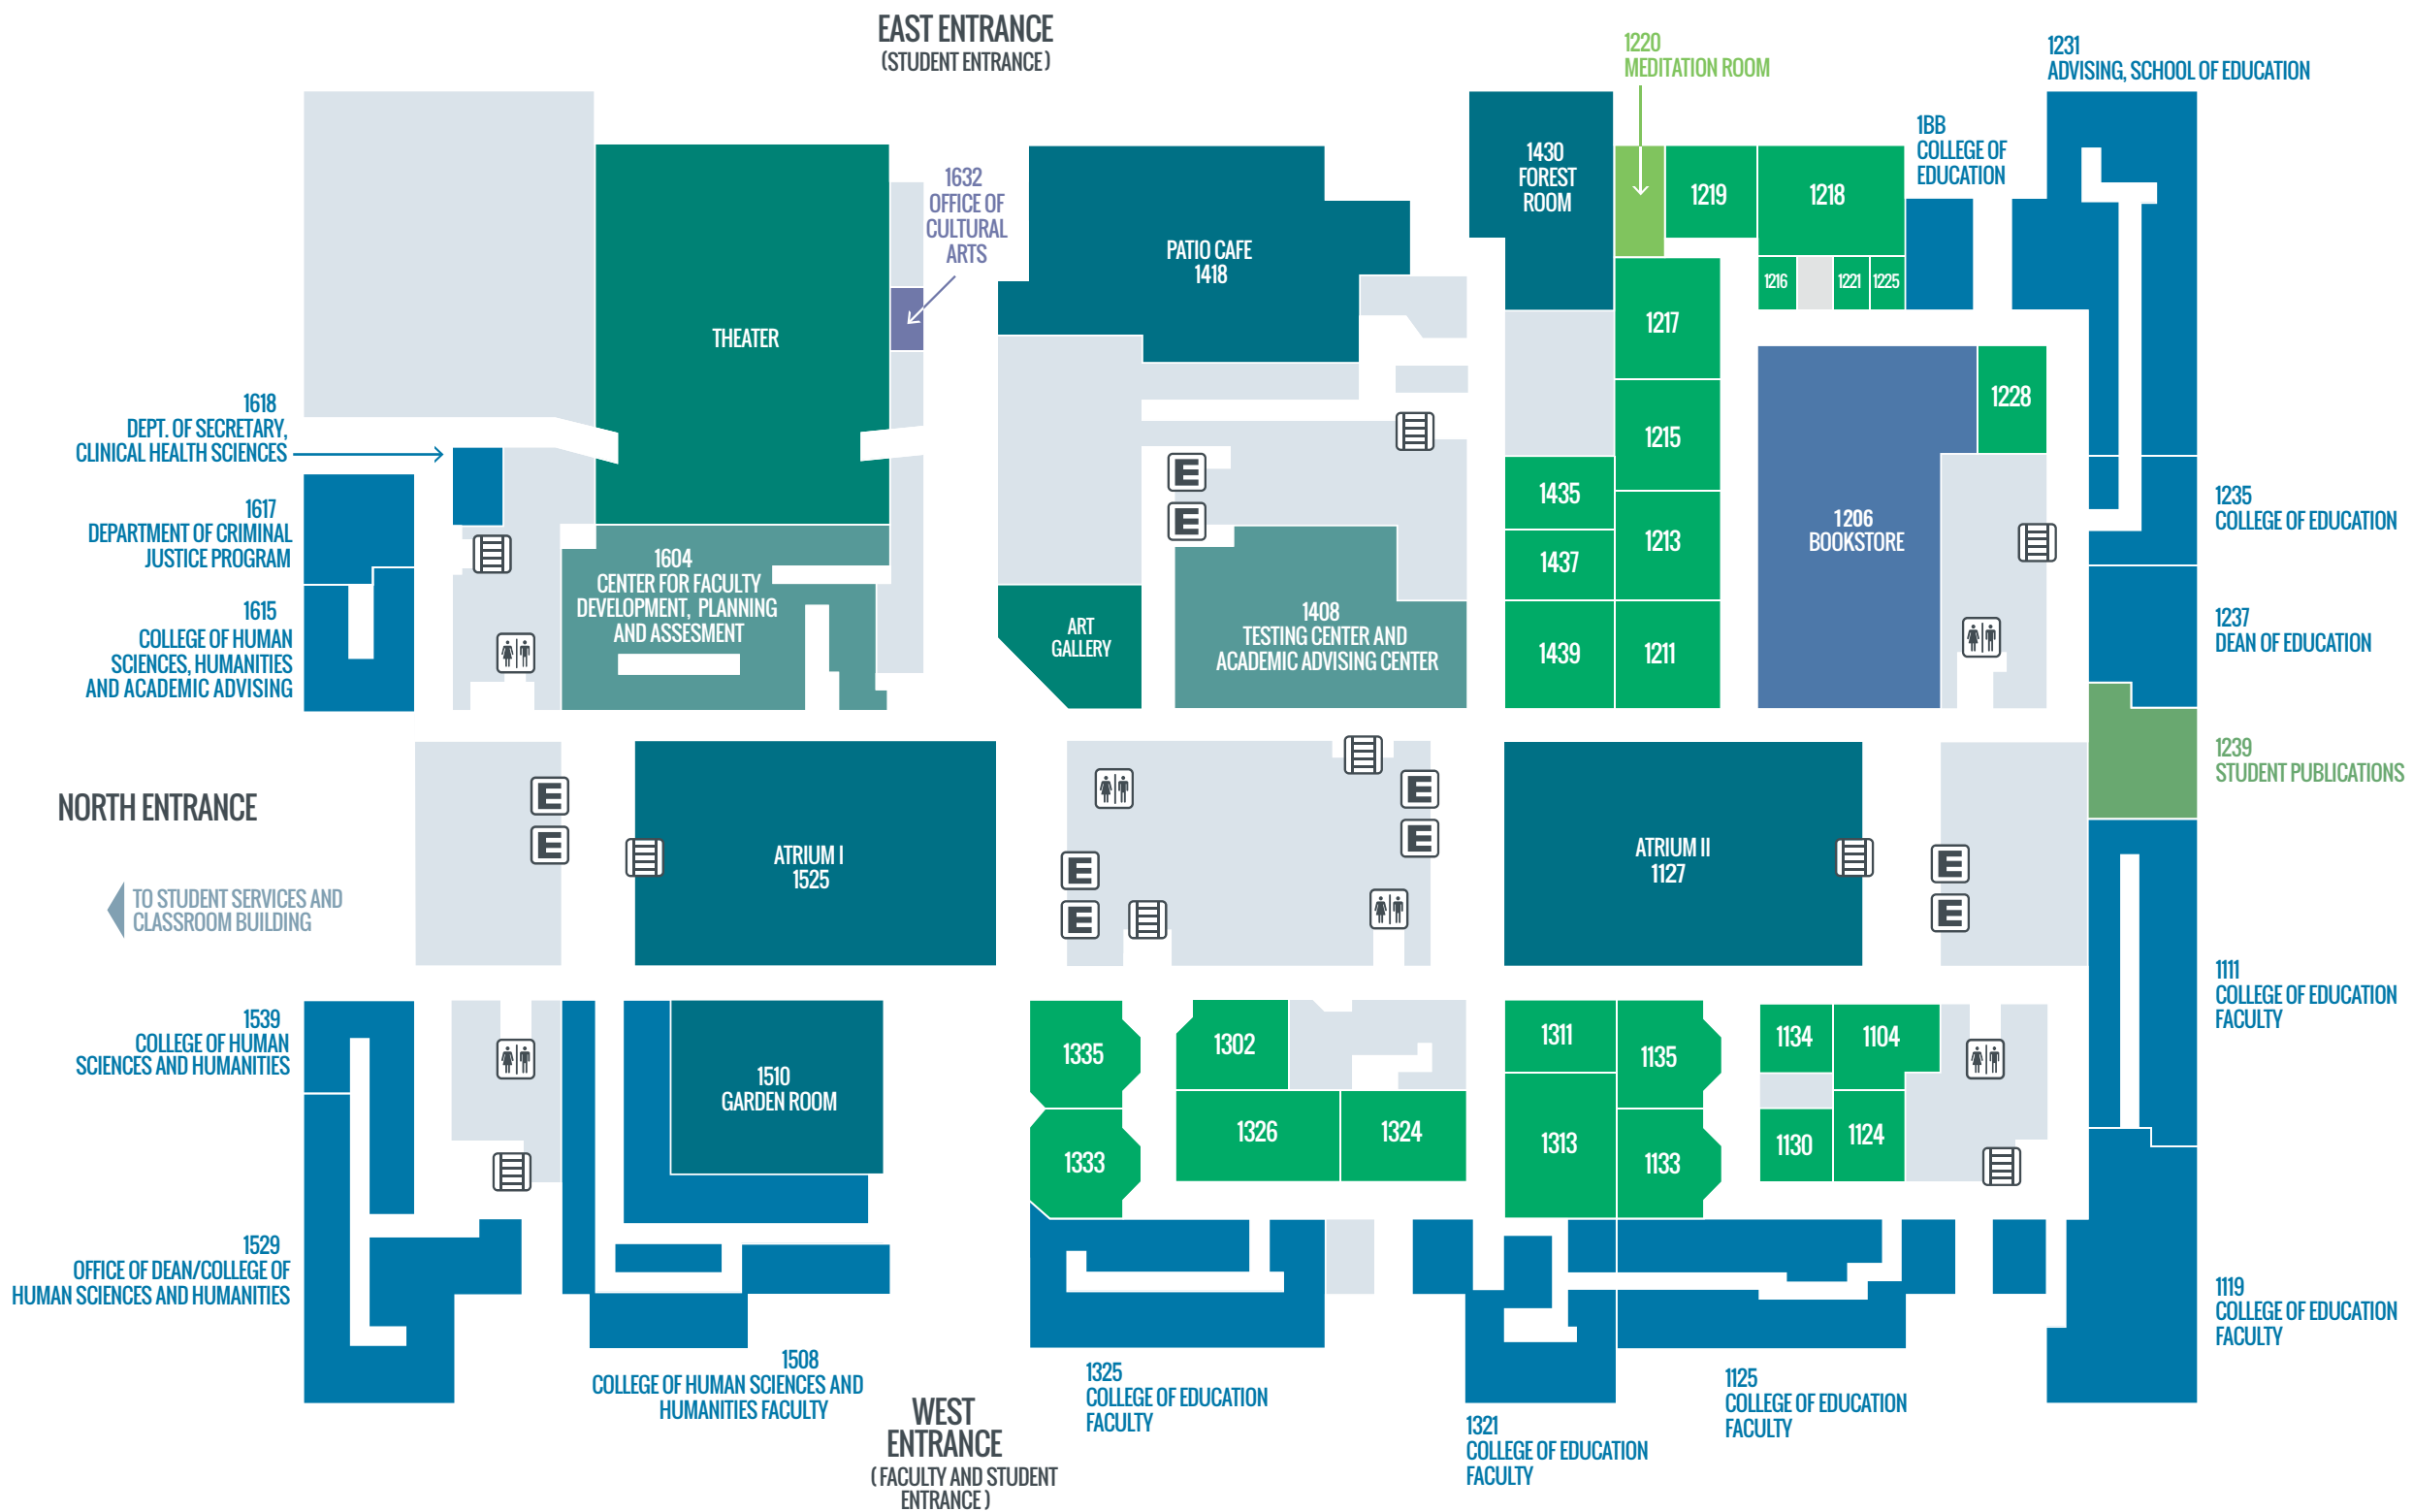

University of Houston Clear Lake

BAYOU BUILDING

FLOOR

1

University of Houston Clear Lake

BAYOU BUILDING FLOOR

2

MAP KEY

- FACULTY/ADVISORY
- CLASSROOM
- LIBRARY
- ARTS & CULTURE
- E ELEVATOR
- ≡ STAIRS
- ♿ RESTROOMS

University of Houston Clear Lake

BAYOU BUILDING FLOOR

3

MAP KEY

- FACULTY/ADVISORY
- CLASSROOM
- LAB
- LIBRARY
- E ELEVATOR
- ≡ STAIRS
- ♿ RESTROOMS