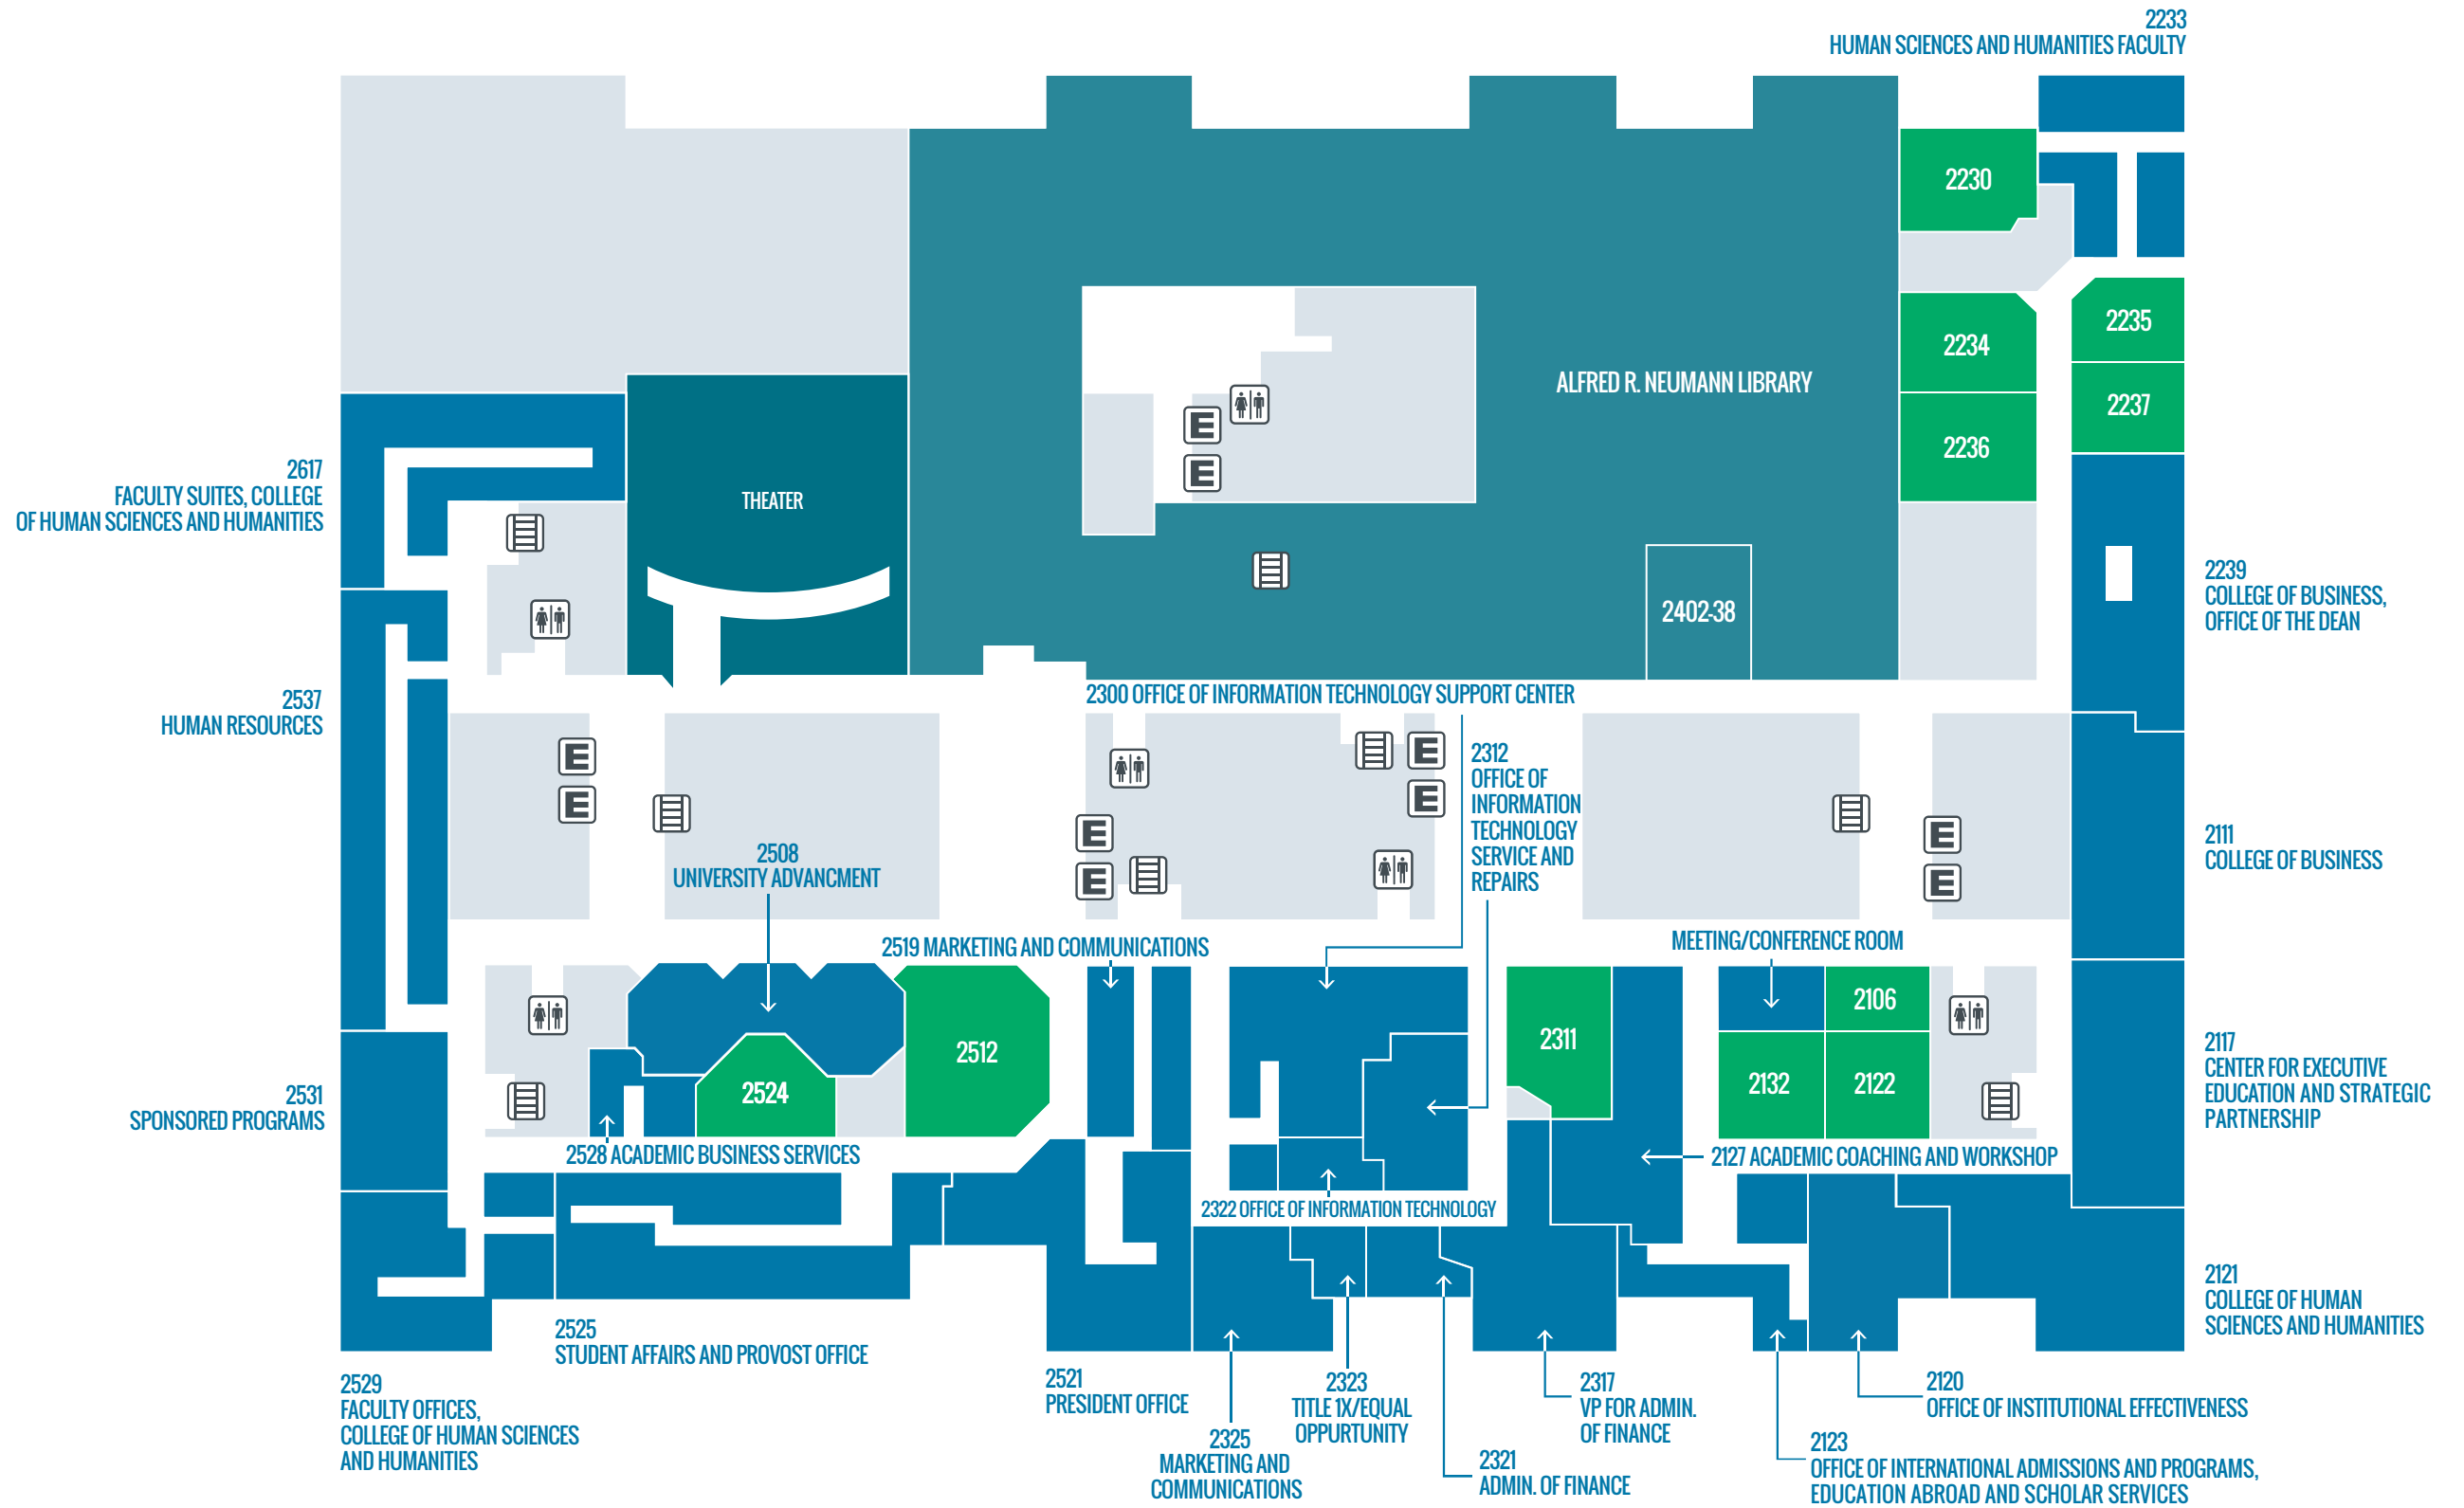

University of Houston Clear Lake

BAYOU BUILDING

FLOOR

1

University of Houston Clear Lake

BAYOU BUILDING FLOOR

2

MAP KEY

- FACULTY/ADVISORY
- CLASSROOM
- LIBRARY
- ARTS & CULTURE
- E ELEVATOR
- ≡ STAIRS
- ♿ RESTROOMS

University of Houston Clear Lake

BAYOU BUILDING FLOOR

3

MAP KEY

- FACULTY/ADVISORY
- CLASSROOM
- LAB
- LIBRARY
- E ELEVATOR
- ≡ STAIRS
- ♿ RESTROOMS