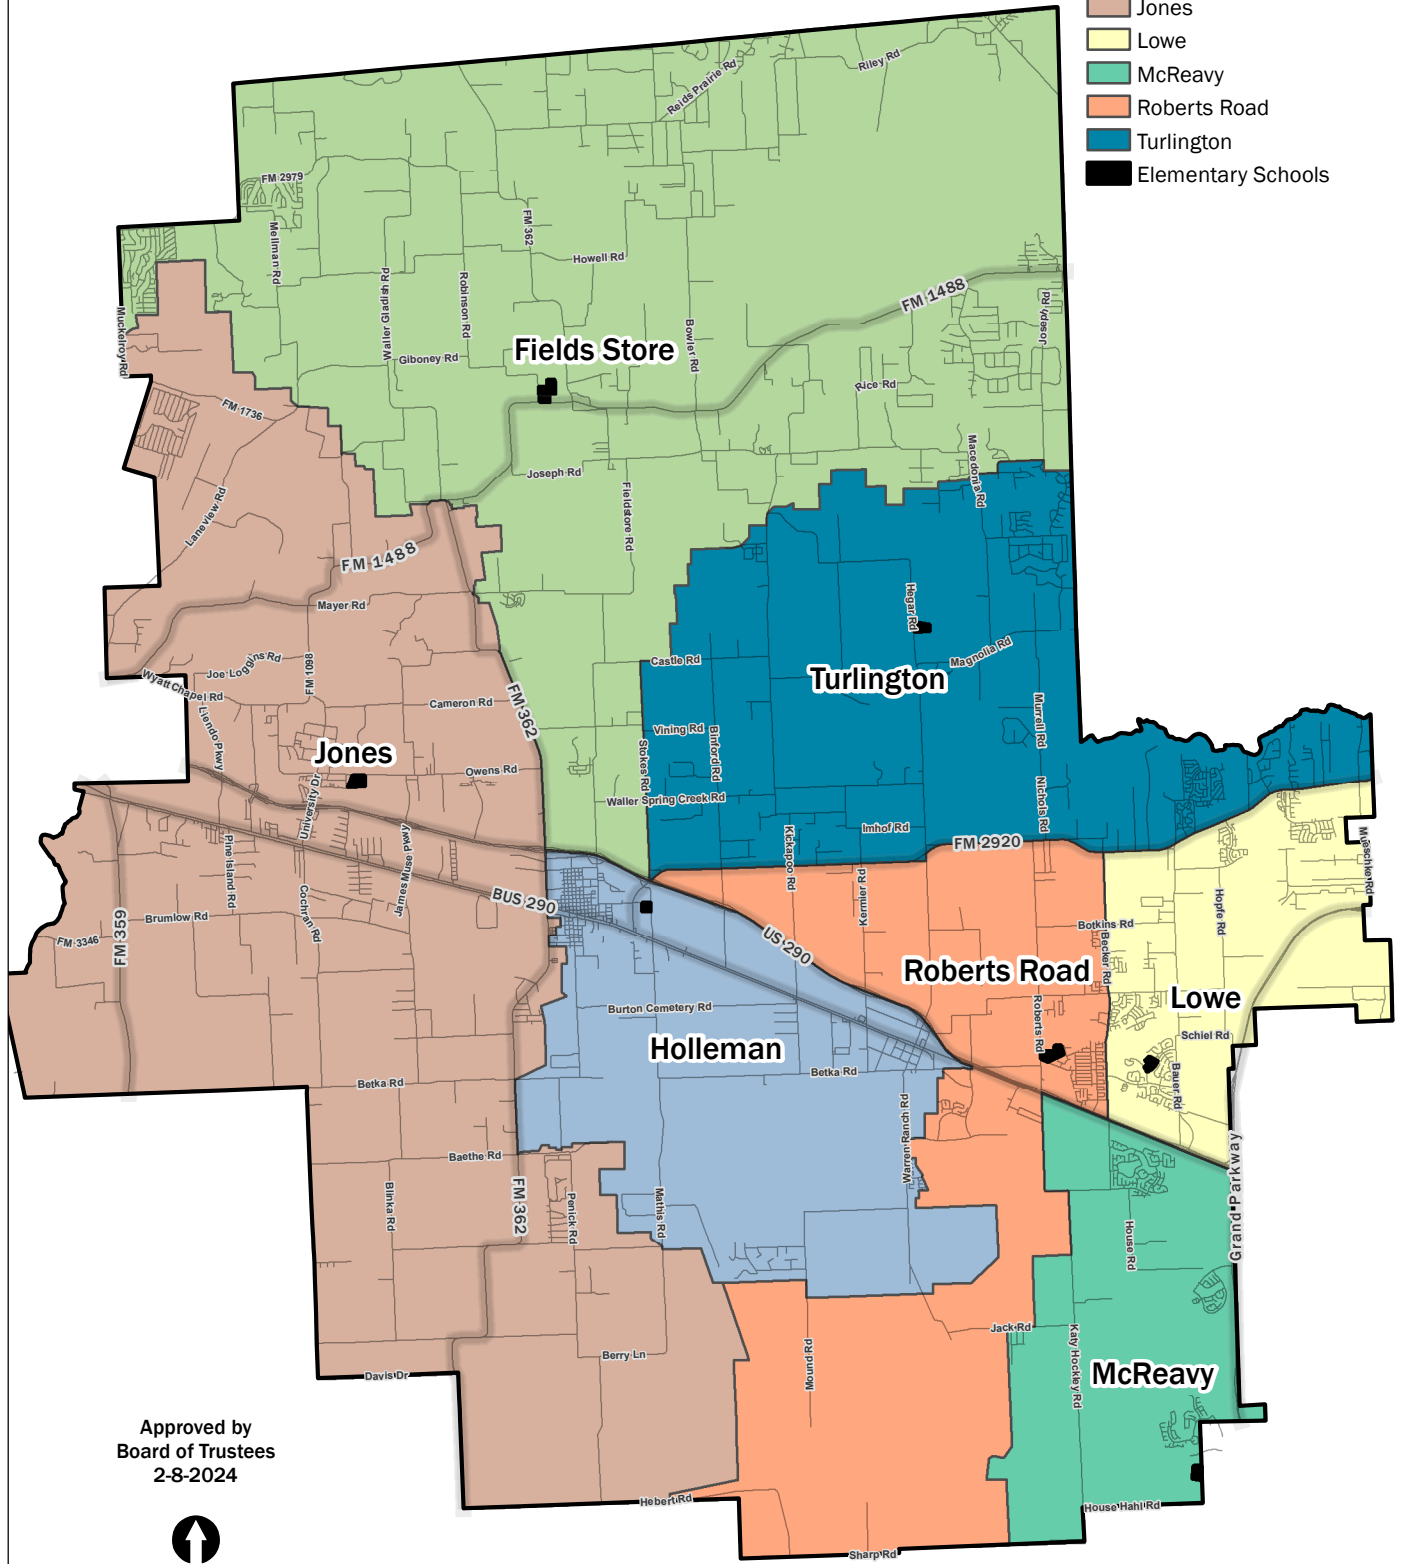

Elementary Attendance Zones

Waller ISD

Elementary Attendance Zones

- Fields Store
- Holleman
- Jones
- Lowe
- McReavy
- Roberts Road
- Turlington
- Elementary Schools

Approved by
Board of Trustees
2-8-2024

0 1 2 4 Miles