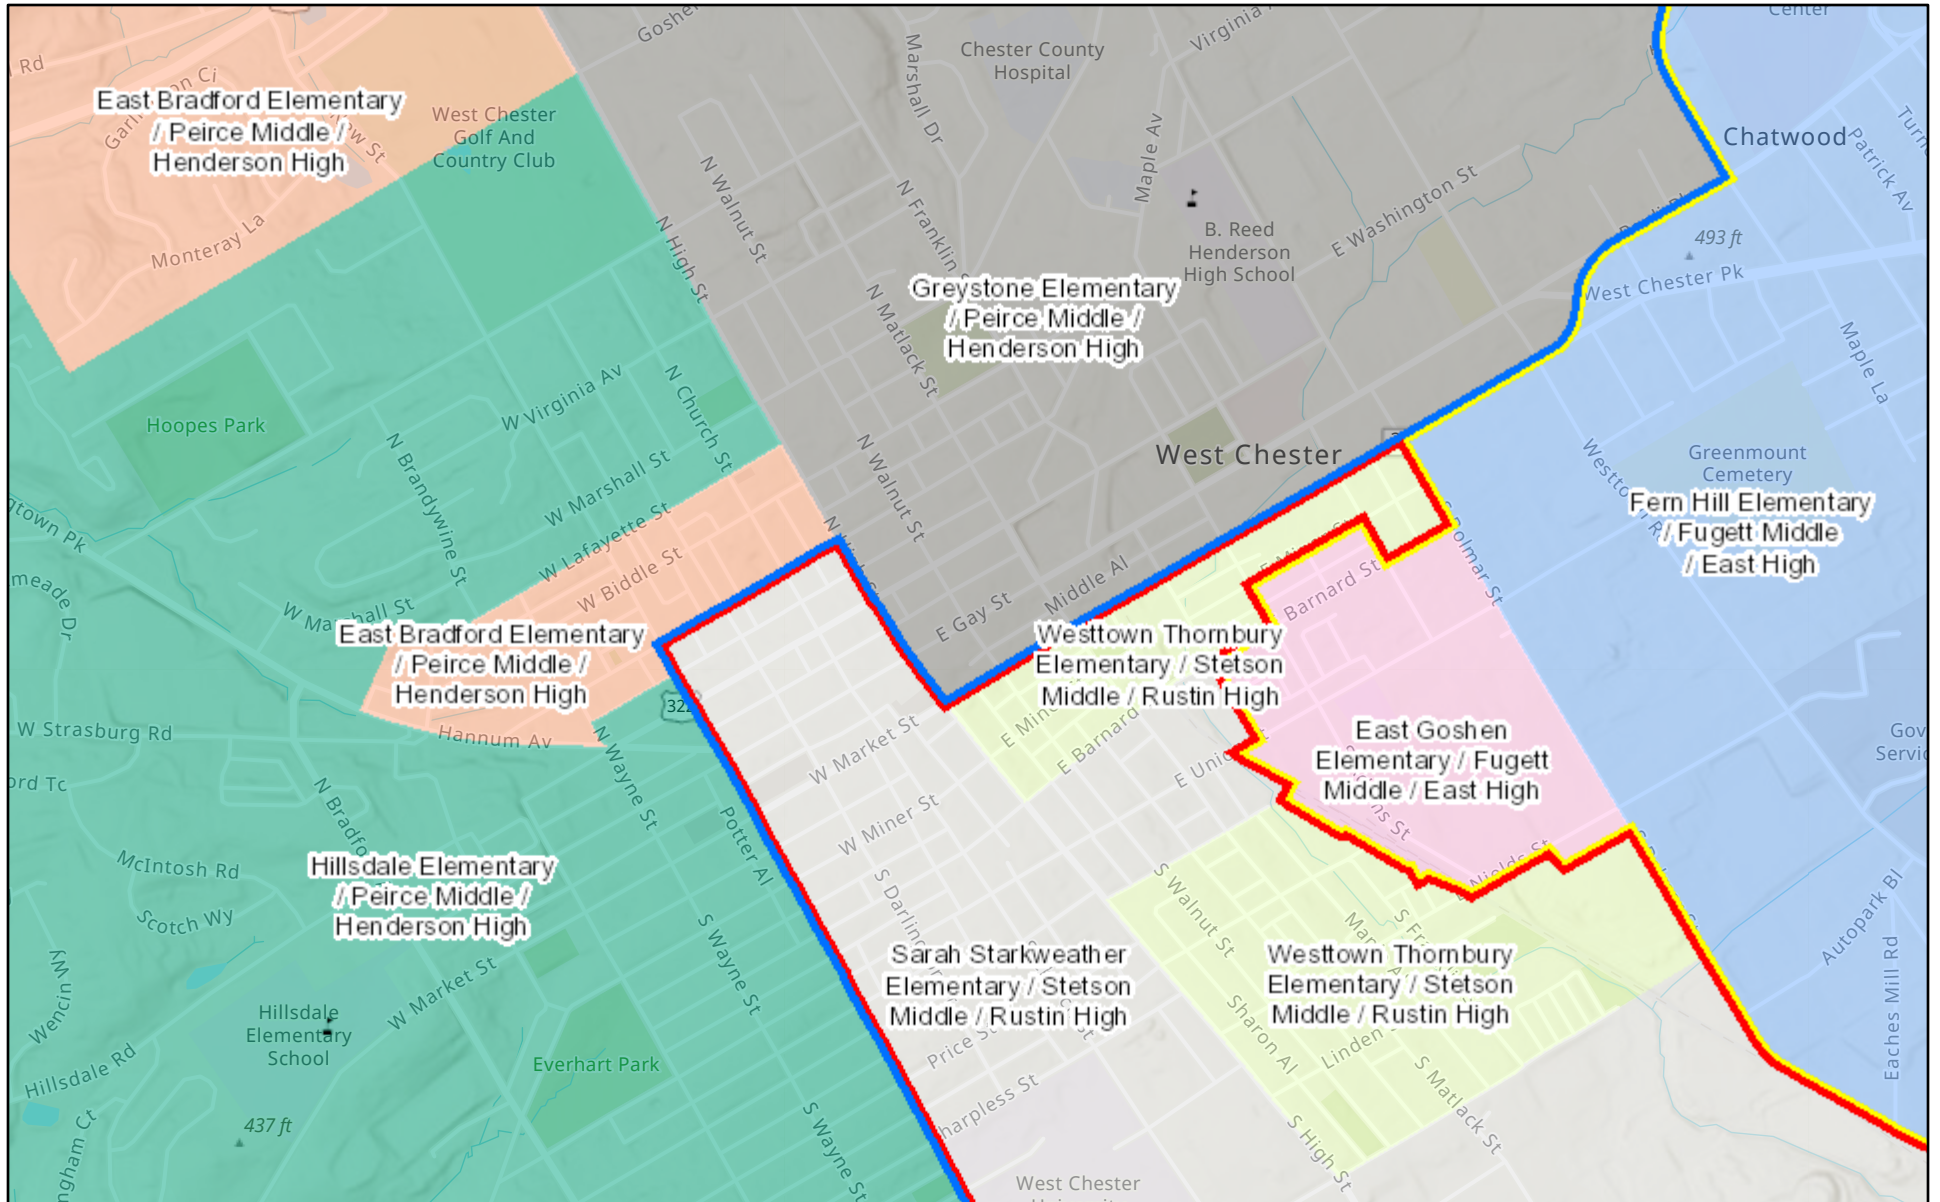

ArcGIS Web Map

12/29/2023, 6:00:52 PM

- | | | | |
|---|--|--|---|
| Approved Elementary Boundaries | Glen Acres Elementary | Penn Wood Elementary | Peirce Middle / Henderson High |
| East Bradford Elementary | Greystone Elementary | Sarah Starkweather Elementary | Stetson Middle / Rustin High |
| East Goshen Elementary | Hillsdale Elementary | Westtown Thornbury Elementary | Layer Labels |
| Fern Hill Elementary | Mary C Howse Elementary | Approved Secondary Boundaries | Fugett Middle / East High |
| | | | School Locations |

Esri Community Maps Contributors, County of Chester, data.pa.gov, Esri, HERE, Garmin, SafeGraph, GeoTechnologies, Inc, METI/NASA, USGS, EPA,