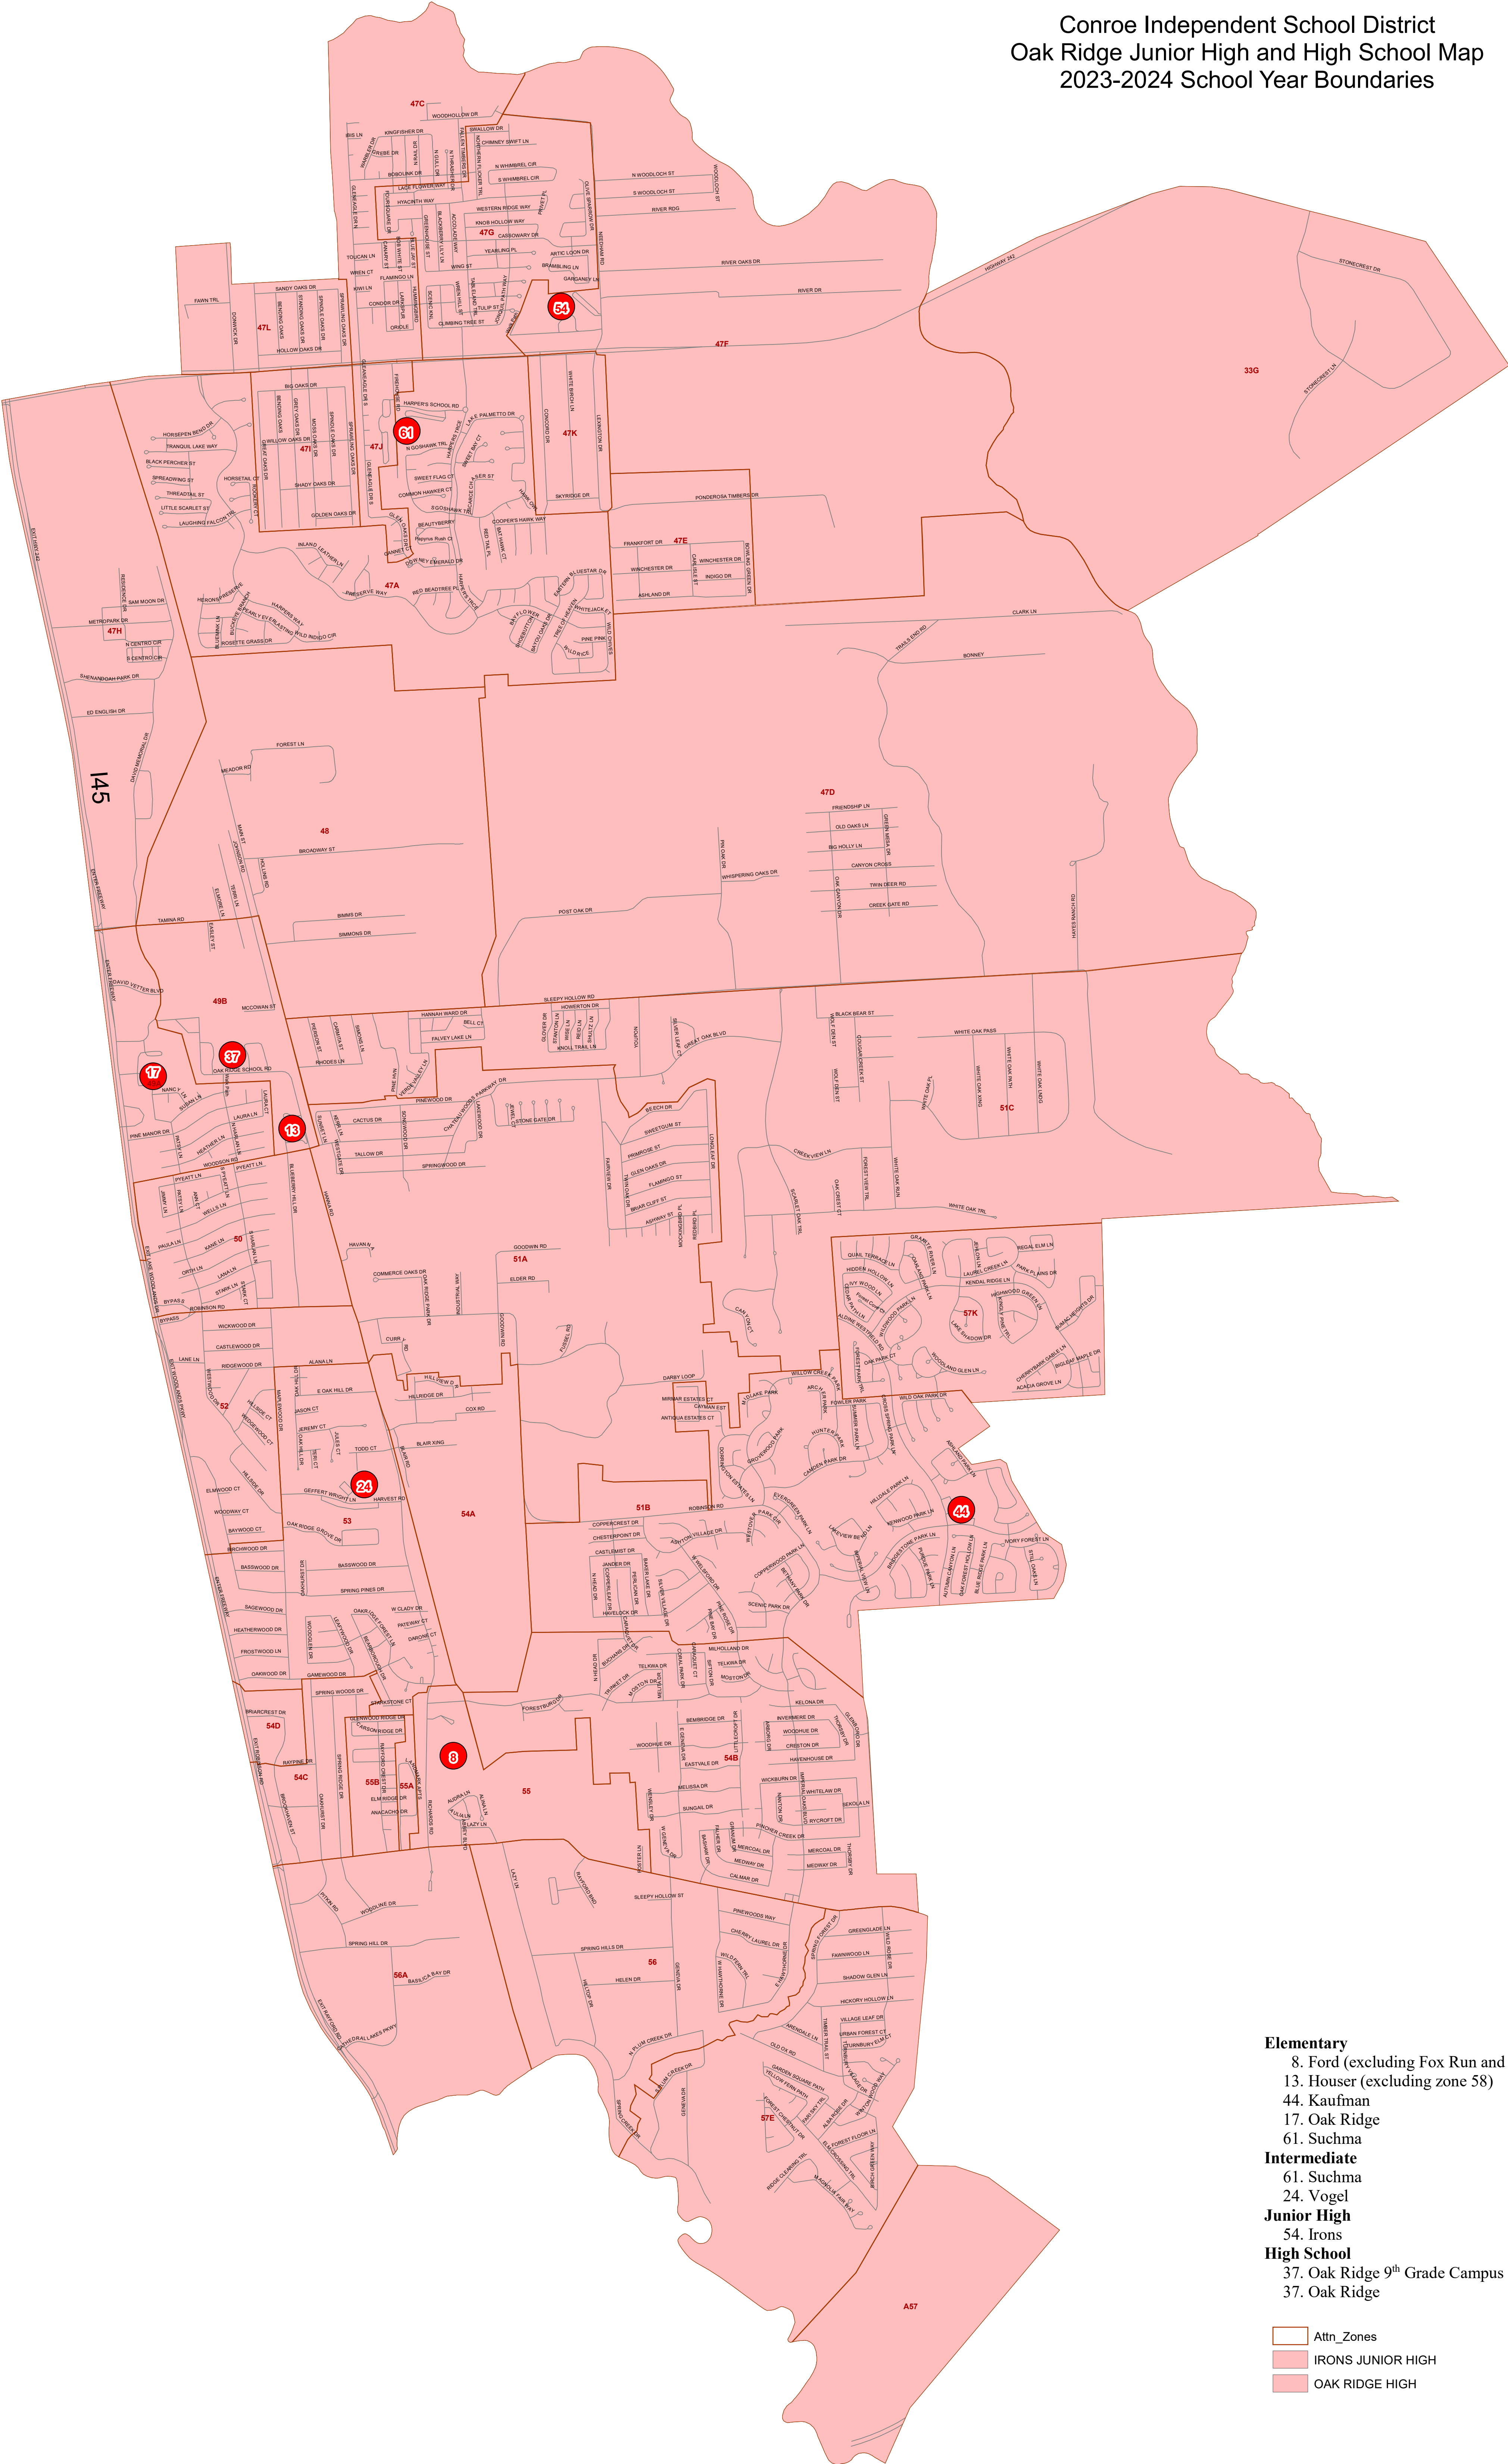

Conroe Independent School District
 Oak Ridge Junior High and High School Map
 2023-2024 School Year Boundaries

- Elementary**
- 8. Ford (excluding Fox Run and Spring Creek Pines)
 - 13. Houser (excluding zone 58)
 - 44. Kaufman
 - 17. Oak Ridge
 - 61. Suchma
- Intermediate**
- 61. Suchma
 - 24. Vogel
- Junior High**
- 54. Irons
- High School**
- 37. Oak Ridge 9th Grade Campus
 - 37. Oak Ridge
- Attn_Zones
 IRONS JUNIOR HIGH
 OAK RIDGE HIGH