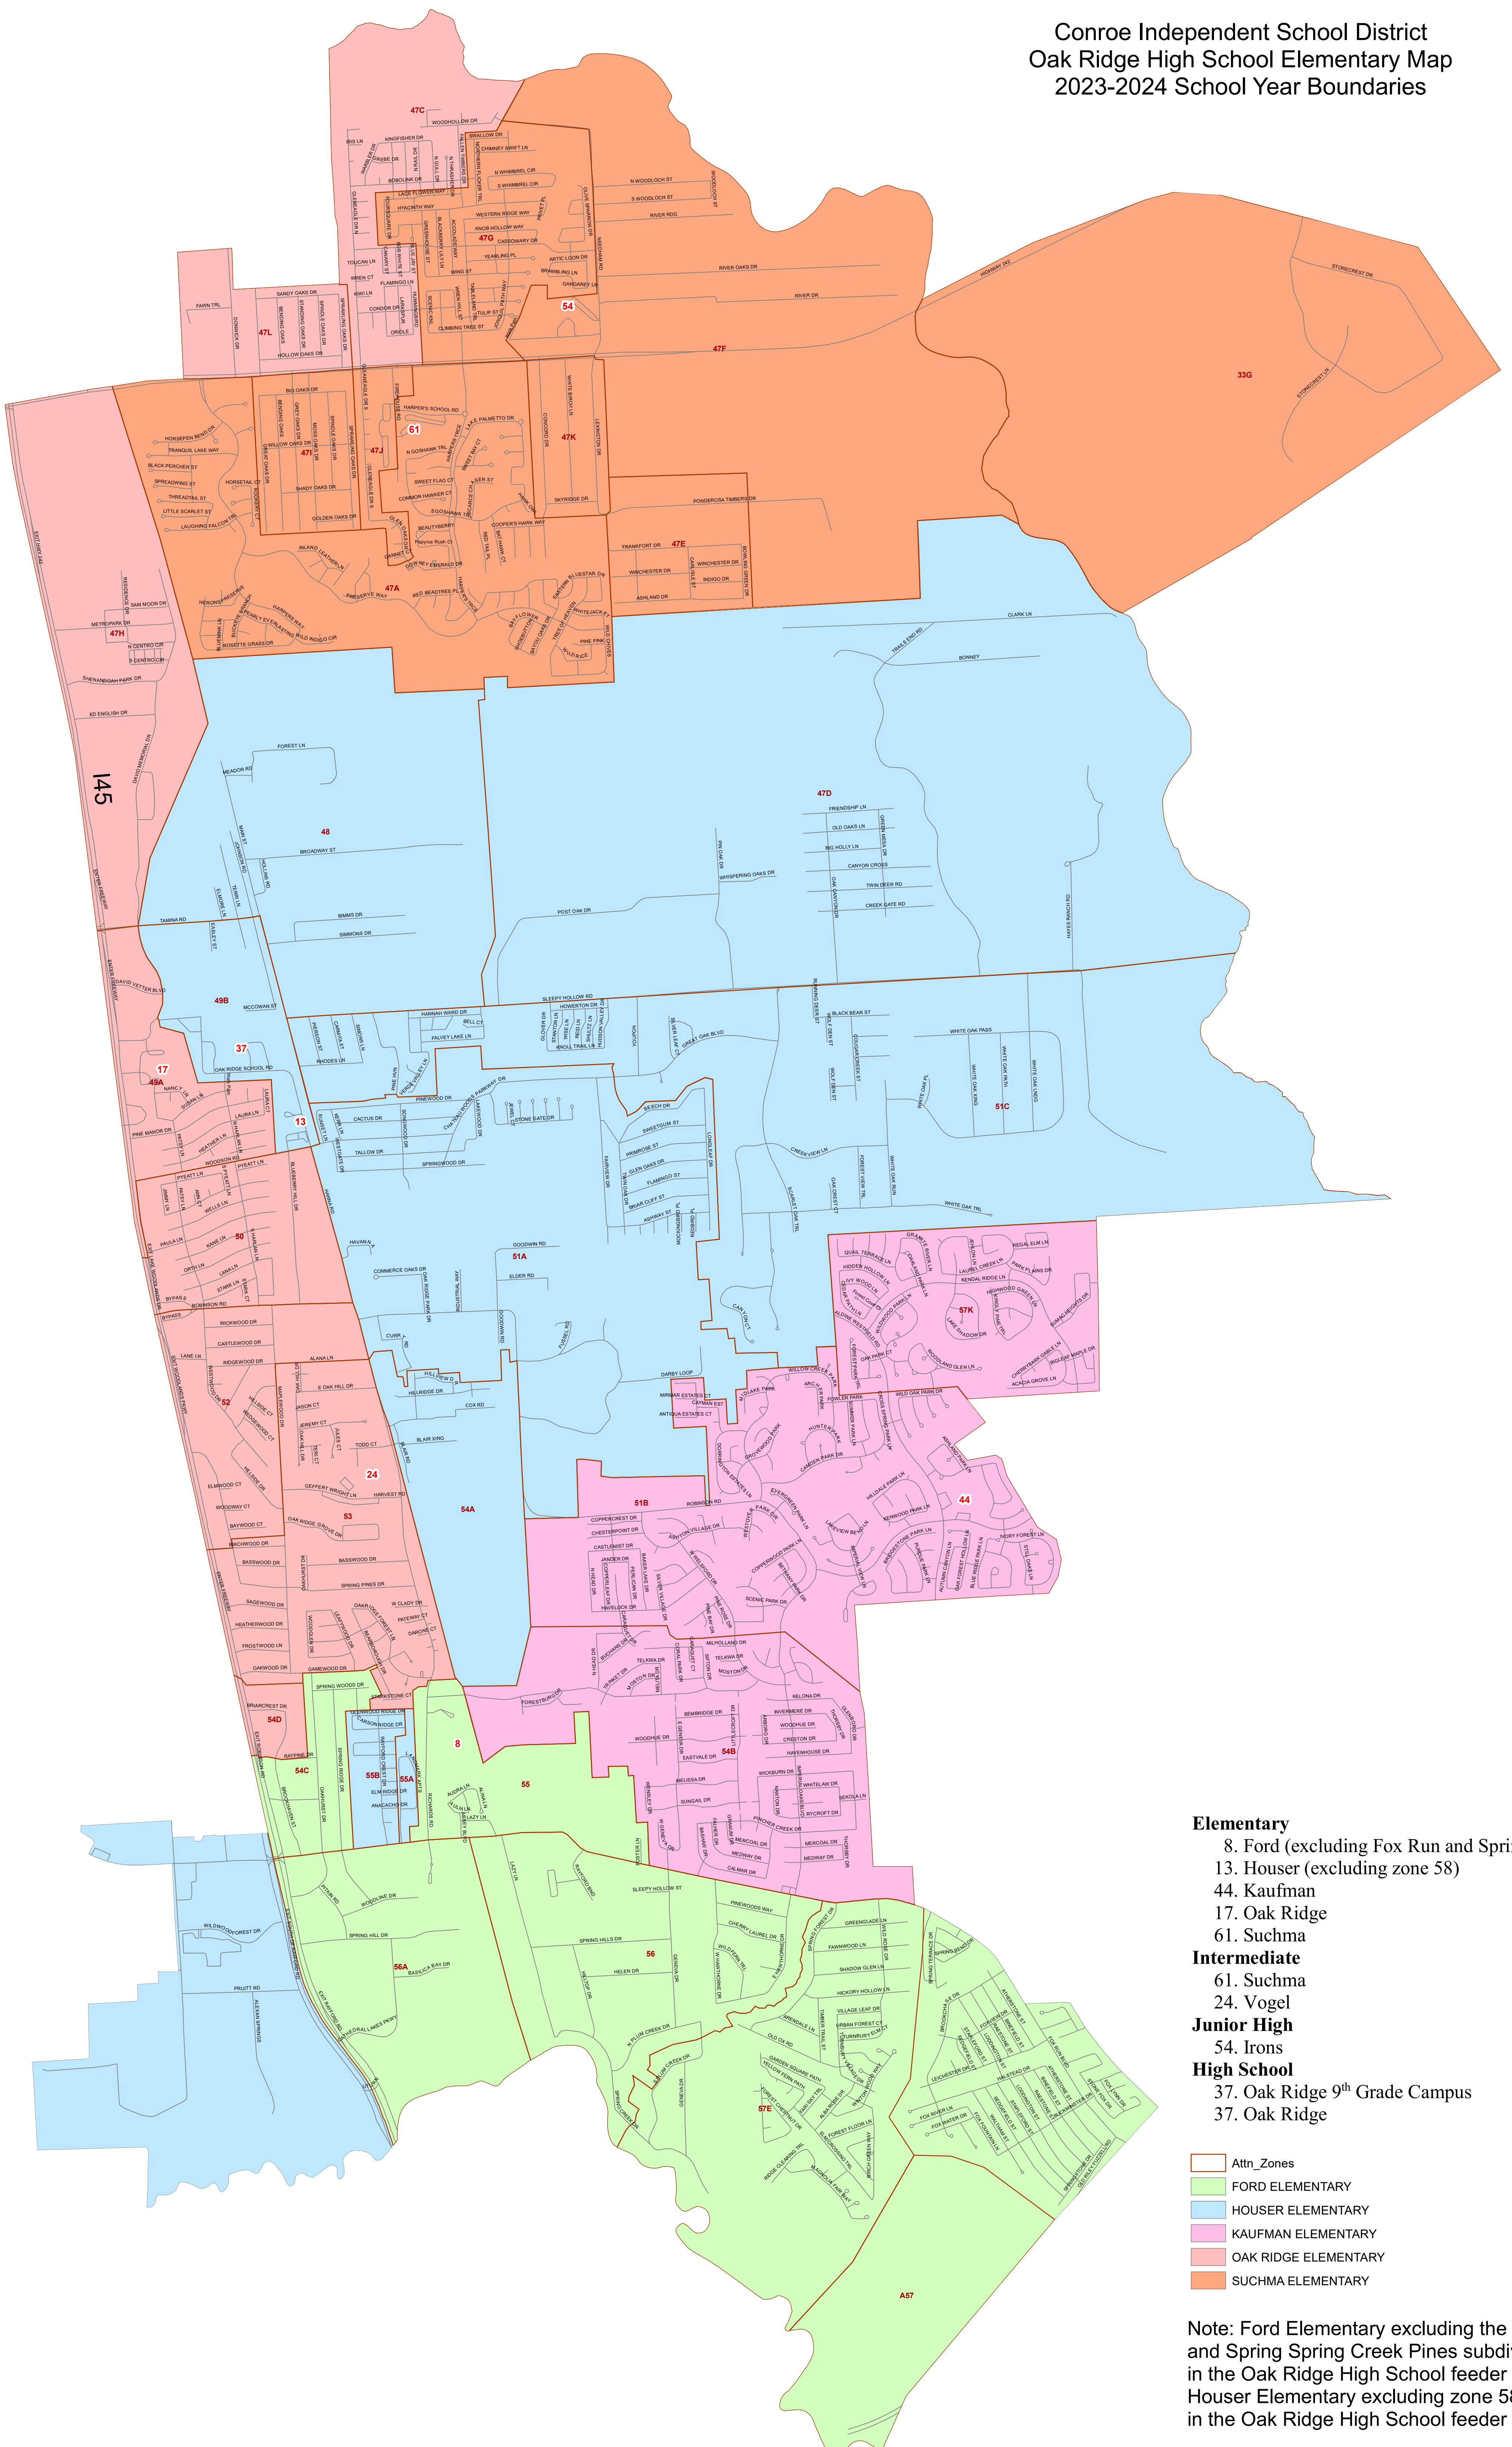

Conroe Independent School District
 Oak Ridge High School Elementary Map
 2023-2024 School Year Boundaries

- Elementary**
- 8. Ford (excluding Fox Run and Spring Creek Pines)
 - 13. Houser (excluding zone 58)
 - 44. Kaufman
 - 17. Oak Ridge
 - 61. Suchma
- Intermediate**
- 61. Suchma
 - 24. Vogel
- Junior High**
- 54. Irons
- High School**
- 37. Oak Ridge 9th Grade Campus
 - 37. Oak Ridge

Attn_Zones
 FORD ELEMENTARY
 HOUSER ELEMENTARY
 KAUFMAN ELEMENTARY
 OAK RIDGE ELEMENTARY
 SUCHMA ELEMENTARY

Note: Ford Elementary excluding the Fox Run and Spring Spring Creek Pines subdivision fall in the Oak Ridge High School feeder zone. Houser Elementary excluding zone 58 fall in the Oak Ridge High School feeder zone.