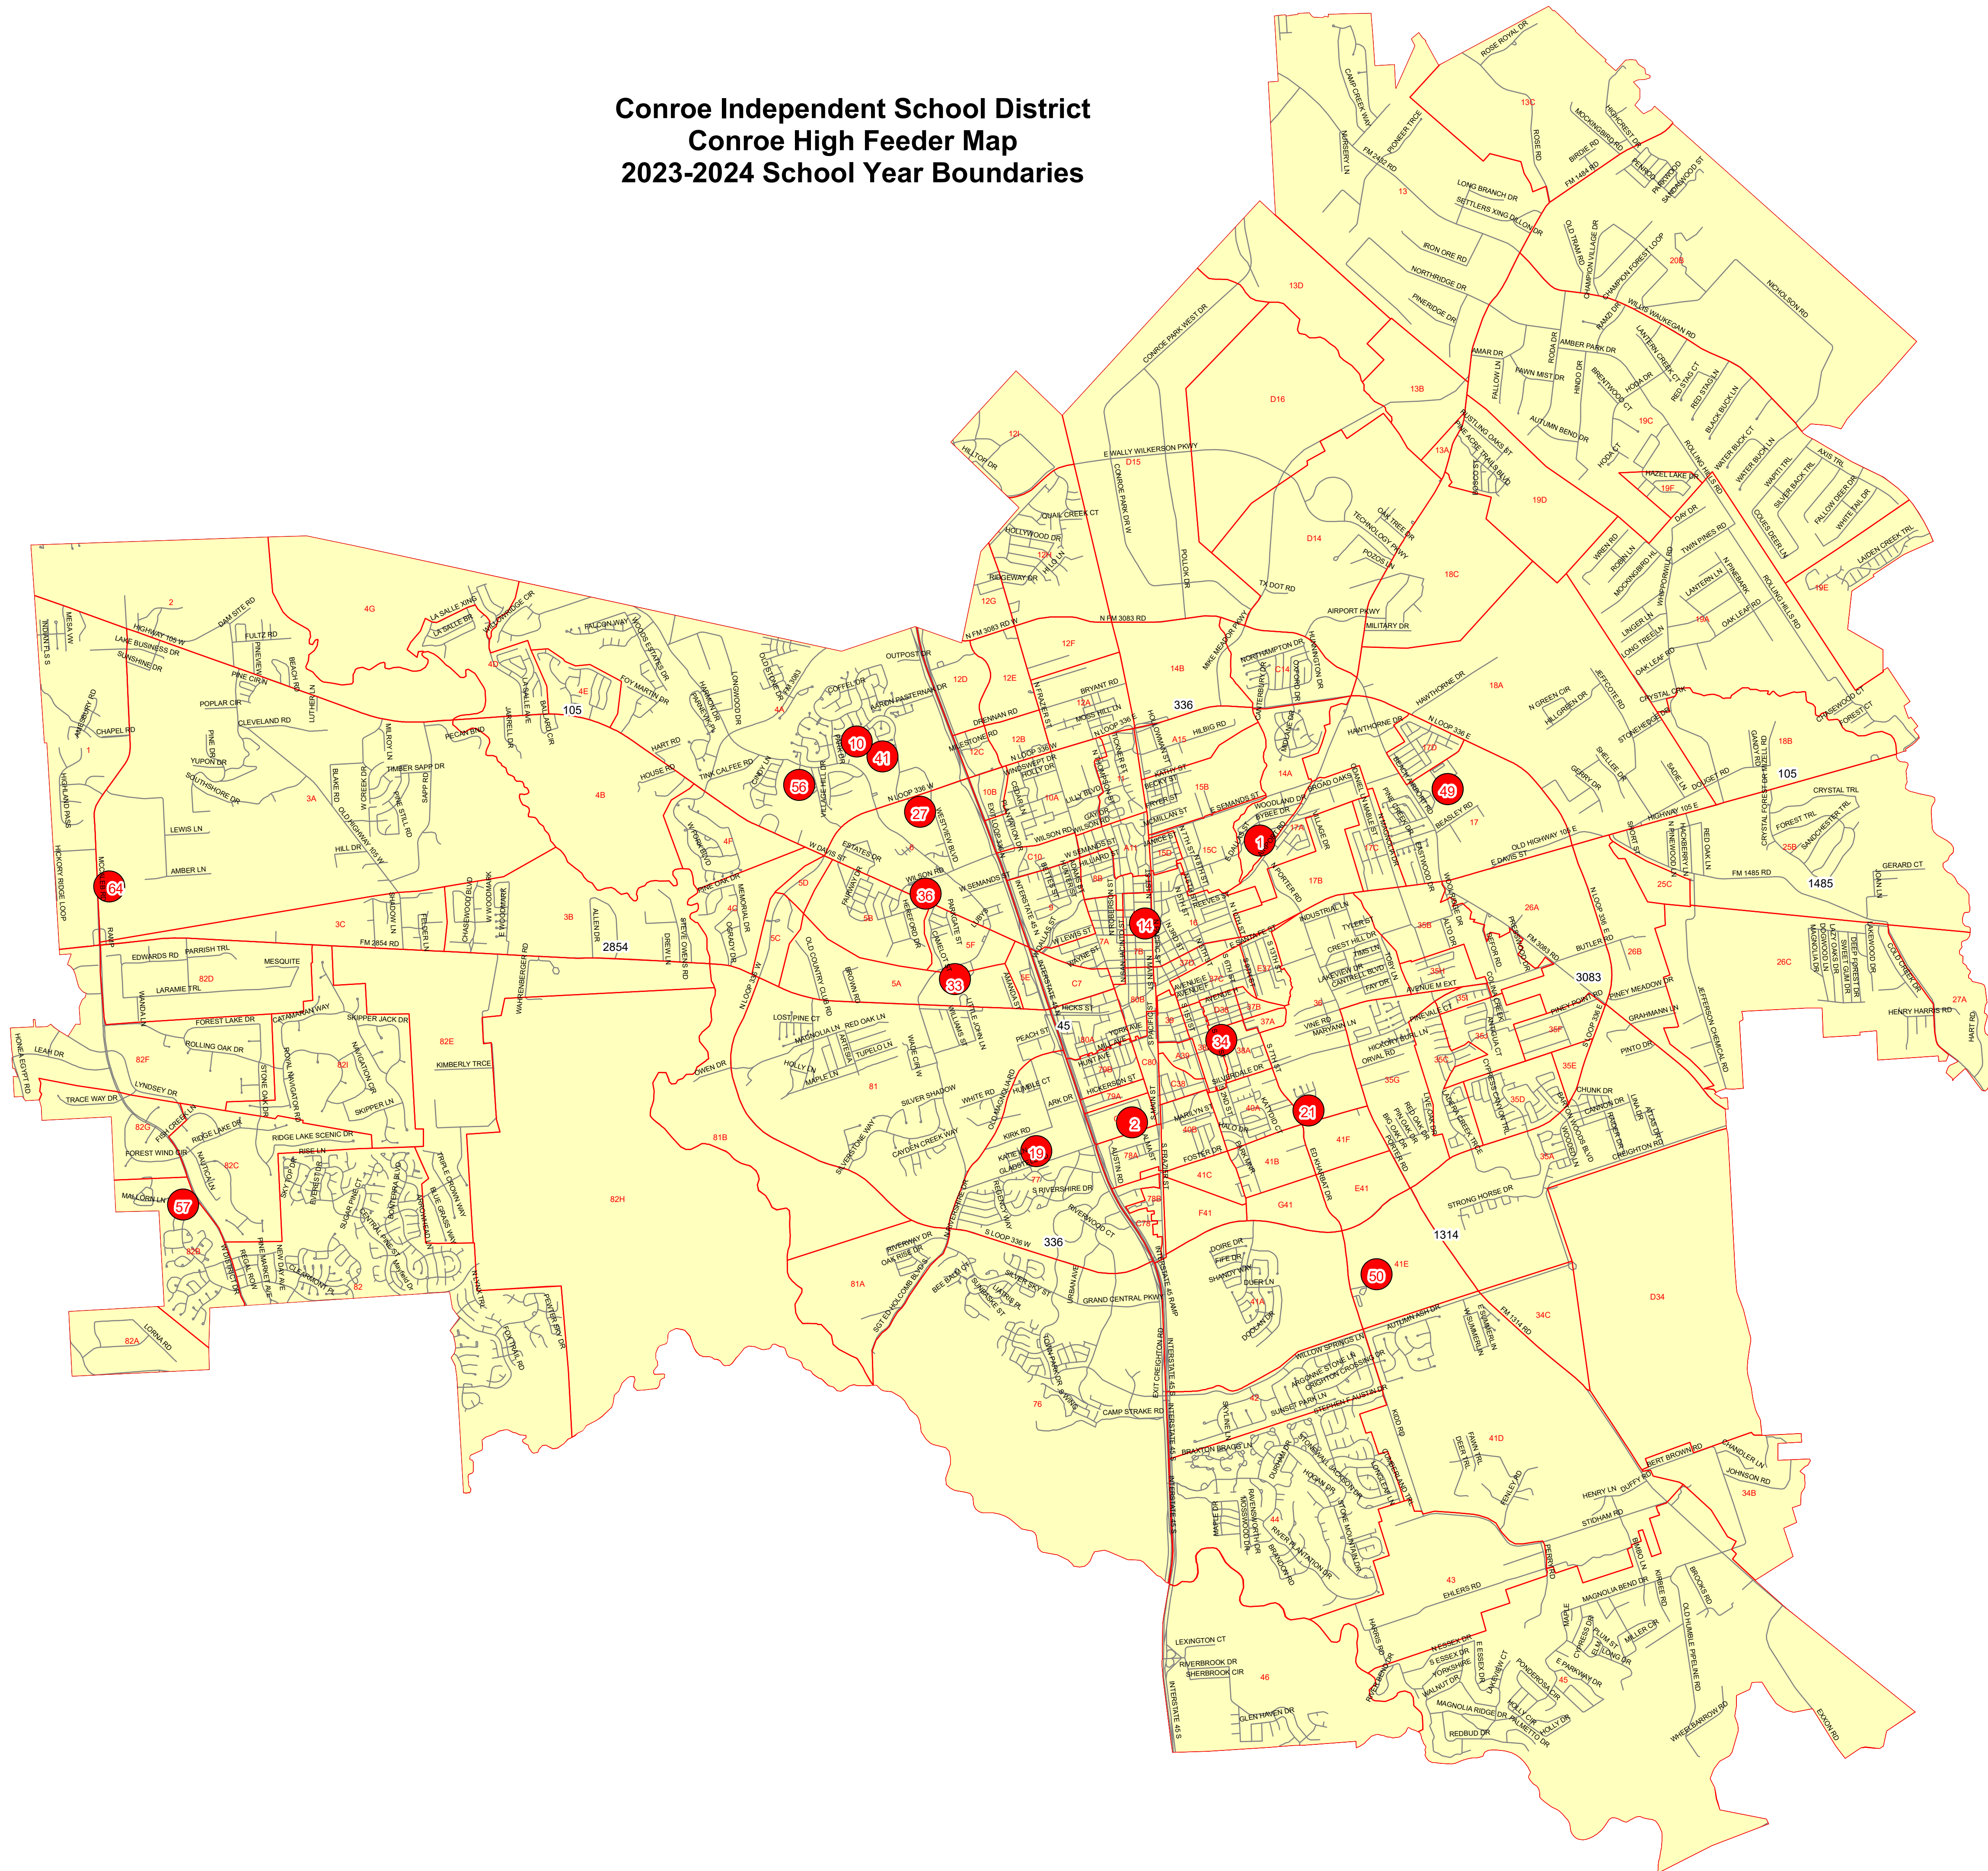

Conroe Independent School District Conroe High Feeder Map 2023-2024 School Year Boundaries

**Conroe High School
Elementary**

- 1. Anderson
- 2. Armstrong
- 10. Giesinger
- 64. Gordon-Reed
- 14. Houston
- 49. Patterson
- 27. Reaves
- 19. Rice
- 21. Runyan
- 57. Stewart
- 50. Wilkinson

Intermediate

- 49. Bozman
- 41. Cryar
- 14. Travis

Junior High

- 56. Peet
- 49. Stockton

High School

- 33. Conroe 9th Grade Campus
- 36. Conroe

Washington High School

- High School
- 34. Washington