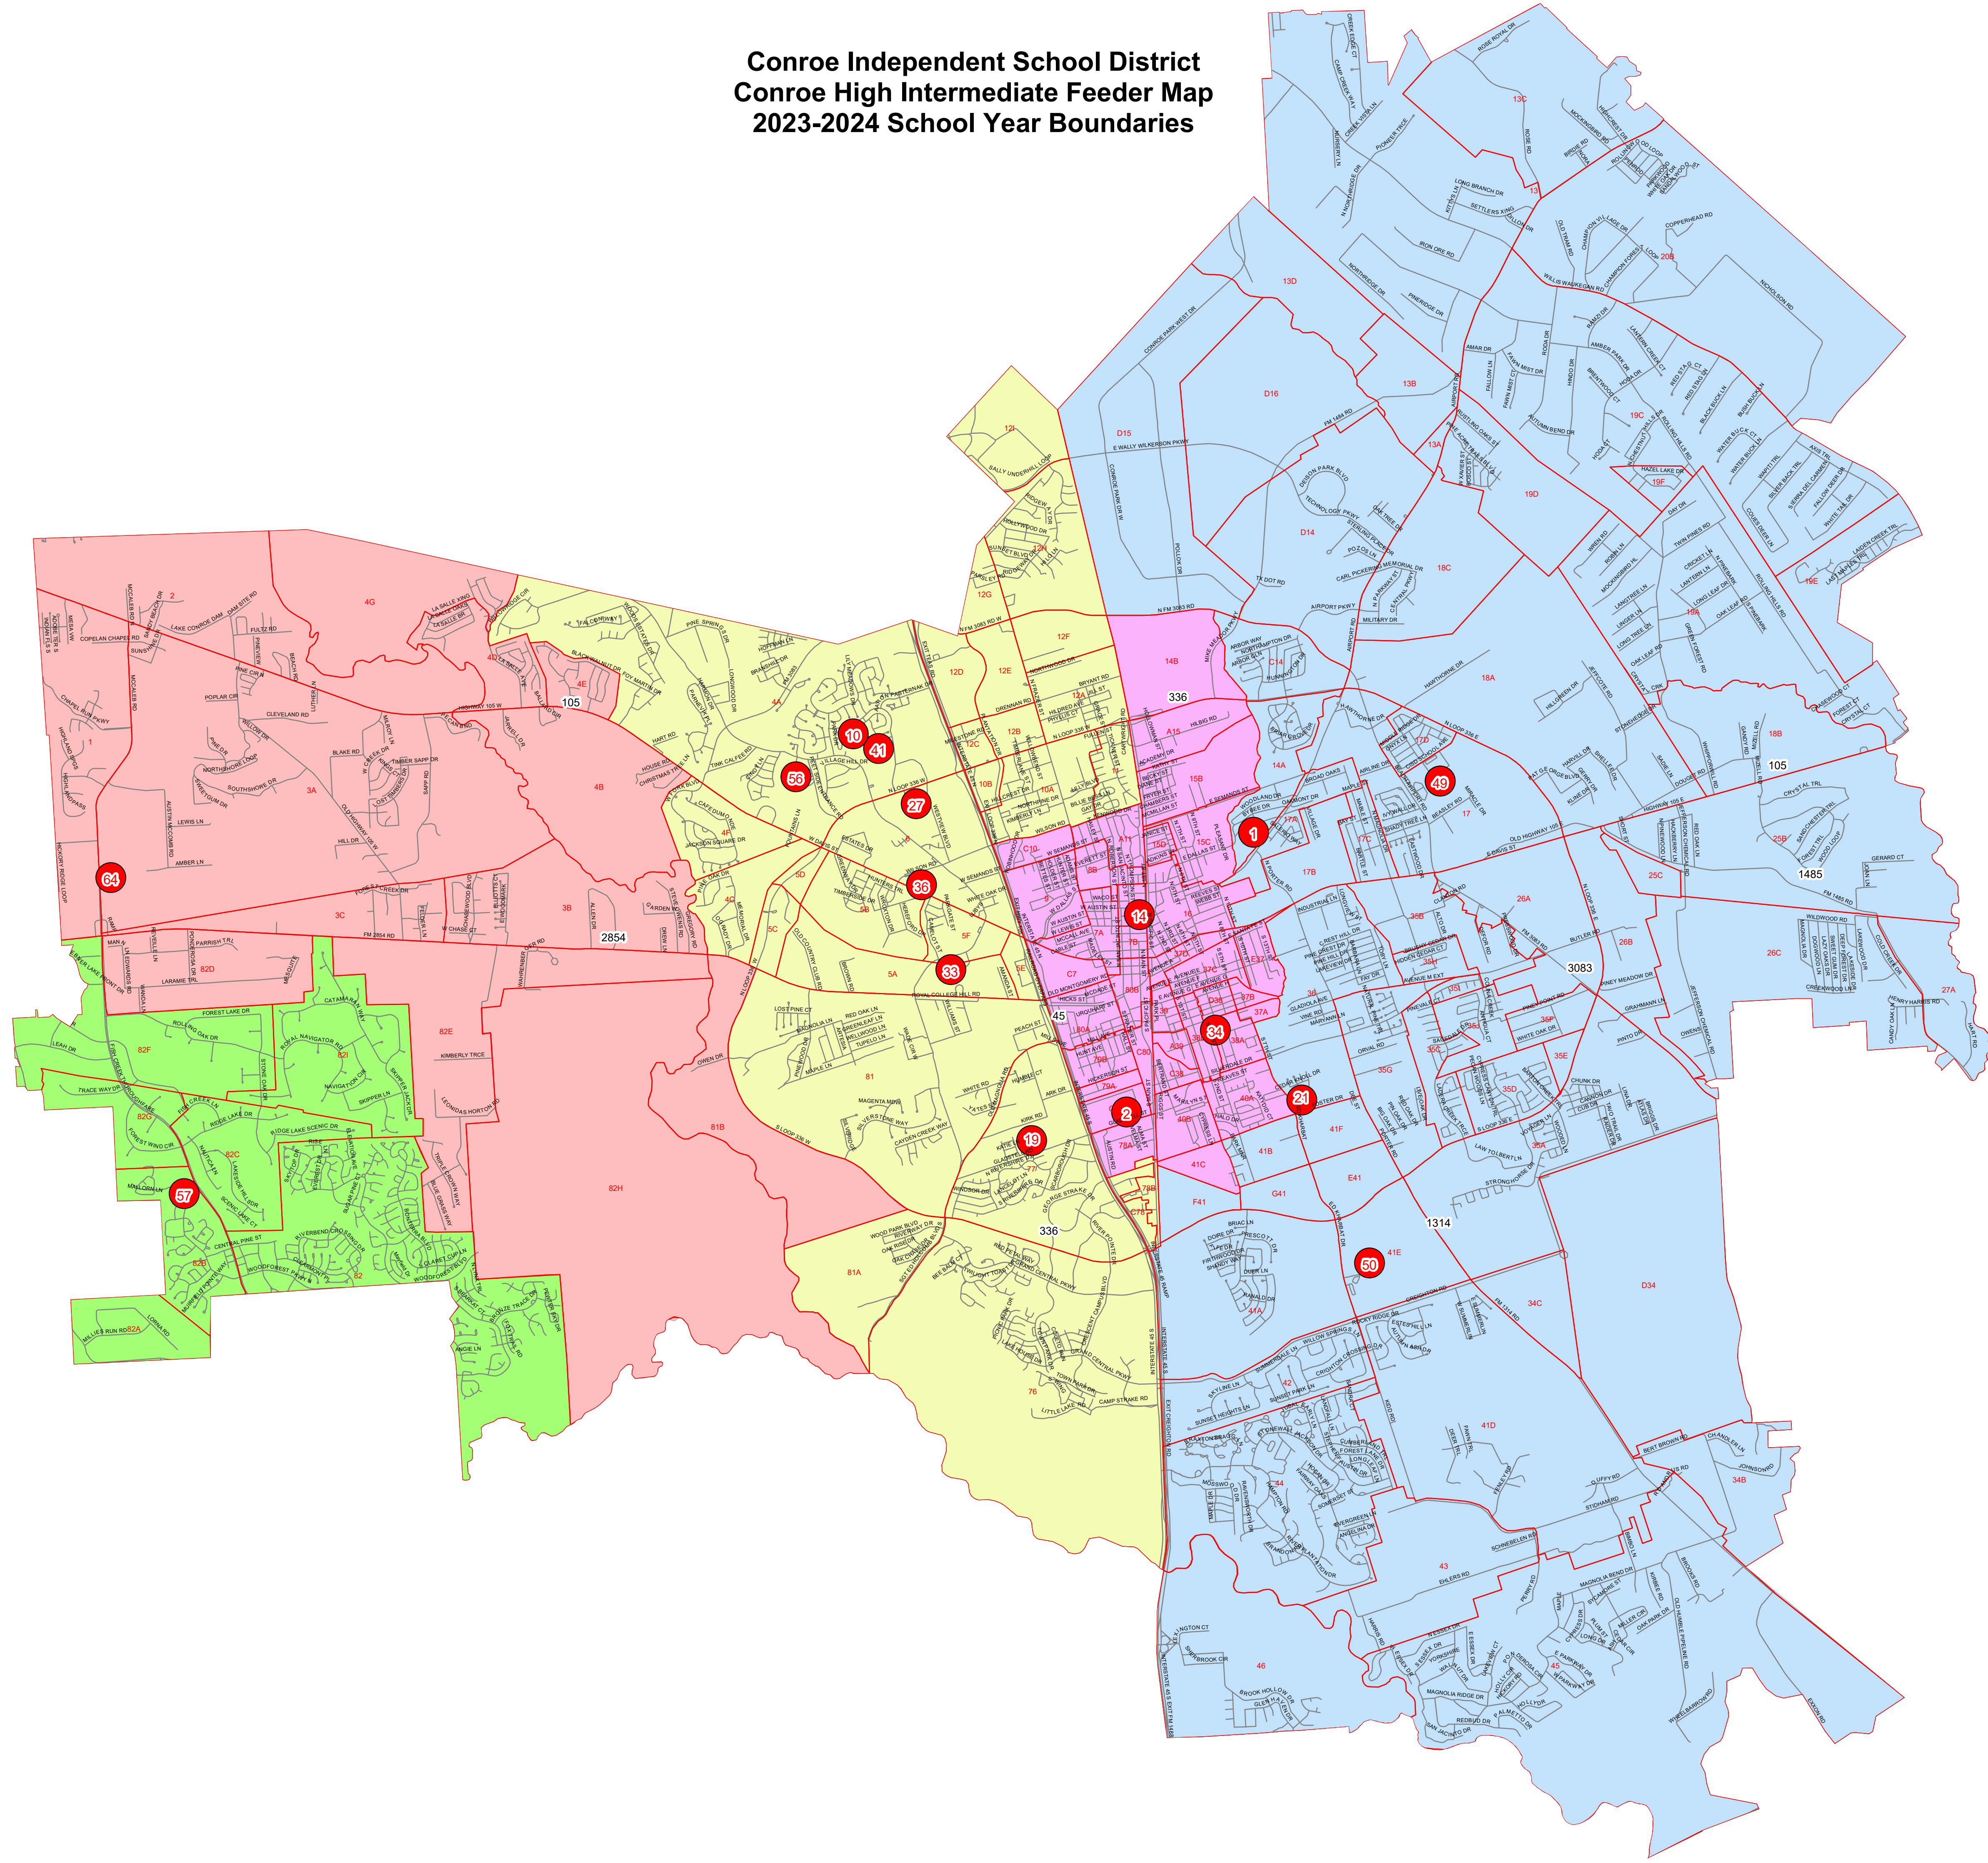

Conroe Independent School District Conroe High Intermediate Feeder Map 2023-2024 School Year Boundaries

Conroe High School

Elementary

- 1. Anderson
- 2. Armstrong
- 10. Giesinger
- 64. Gordon-Reed
- 14. Houston
- 49. Patterson
- 27. Reeves
- 19. Rice
- 21. Runyan
- 57. Stewart
- 50. Wilkinson

Intermediate

- 49. Bozman
- 41. Cryar
- 14. Travis

Junior High

- 56. Peet
- 49. Stockton

High School

- 33. Conroe 9th Grade Campus
- 36. Conroe

Washington High School

- 34. Washington

- Attn_Zones
- BOZMAN INTERMEDIATE
- CRYAR INTERMEDIATE
- GORDON-REED FLEX
- STEWART FLEX
- TRAVIS INTERMEDIATE