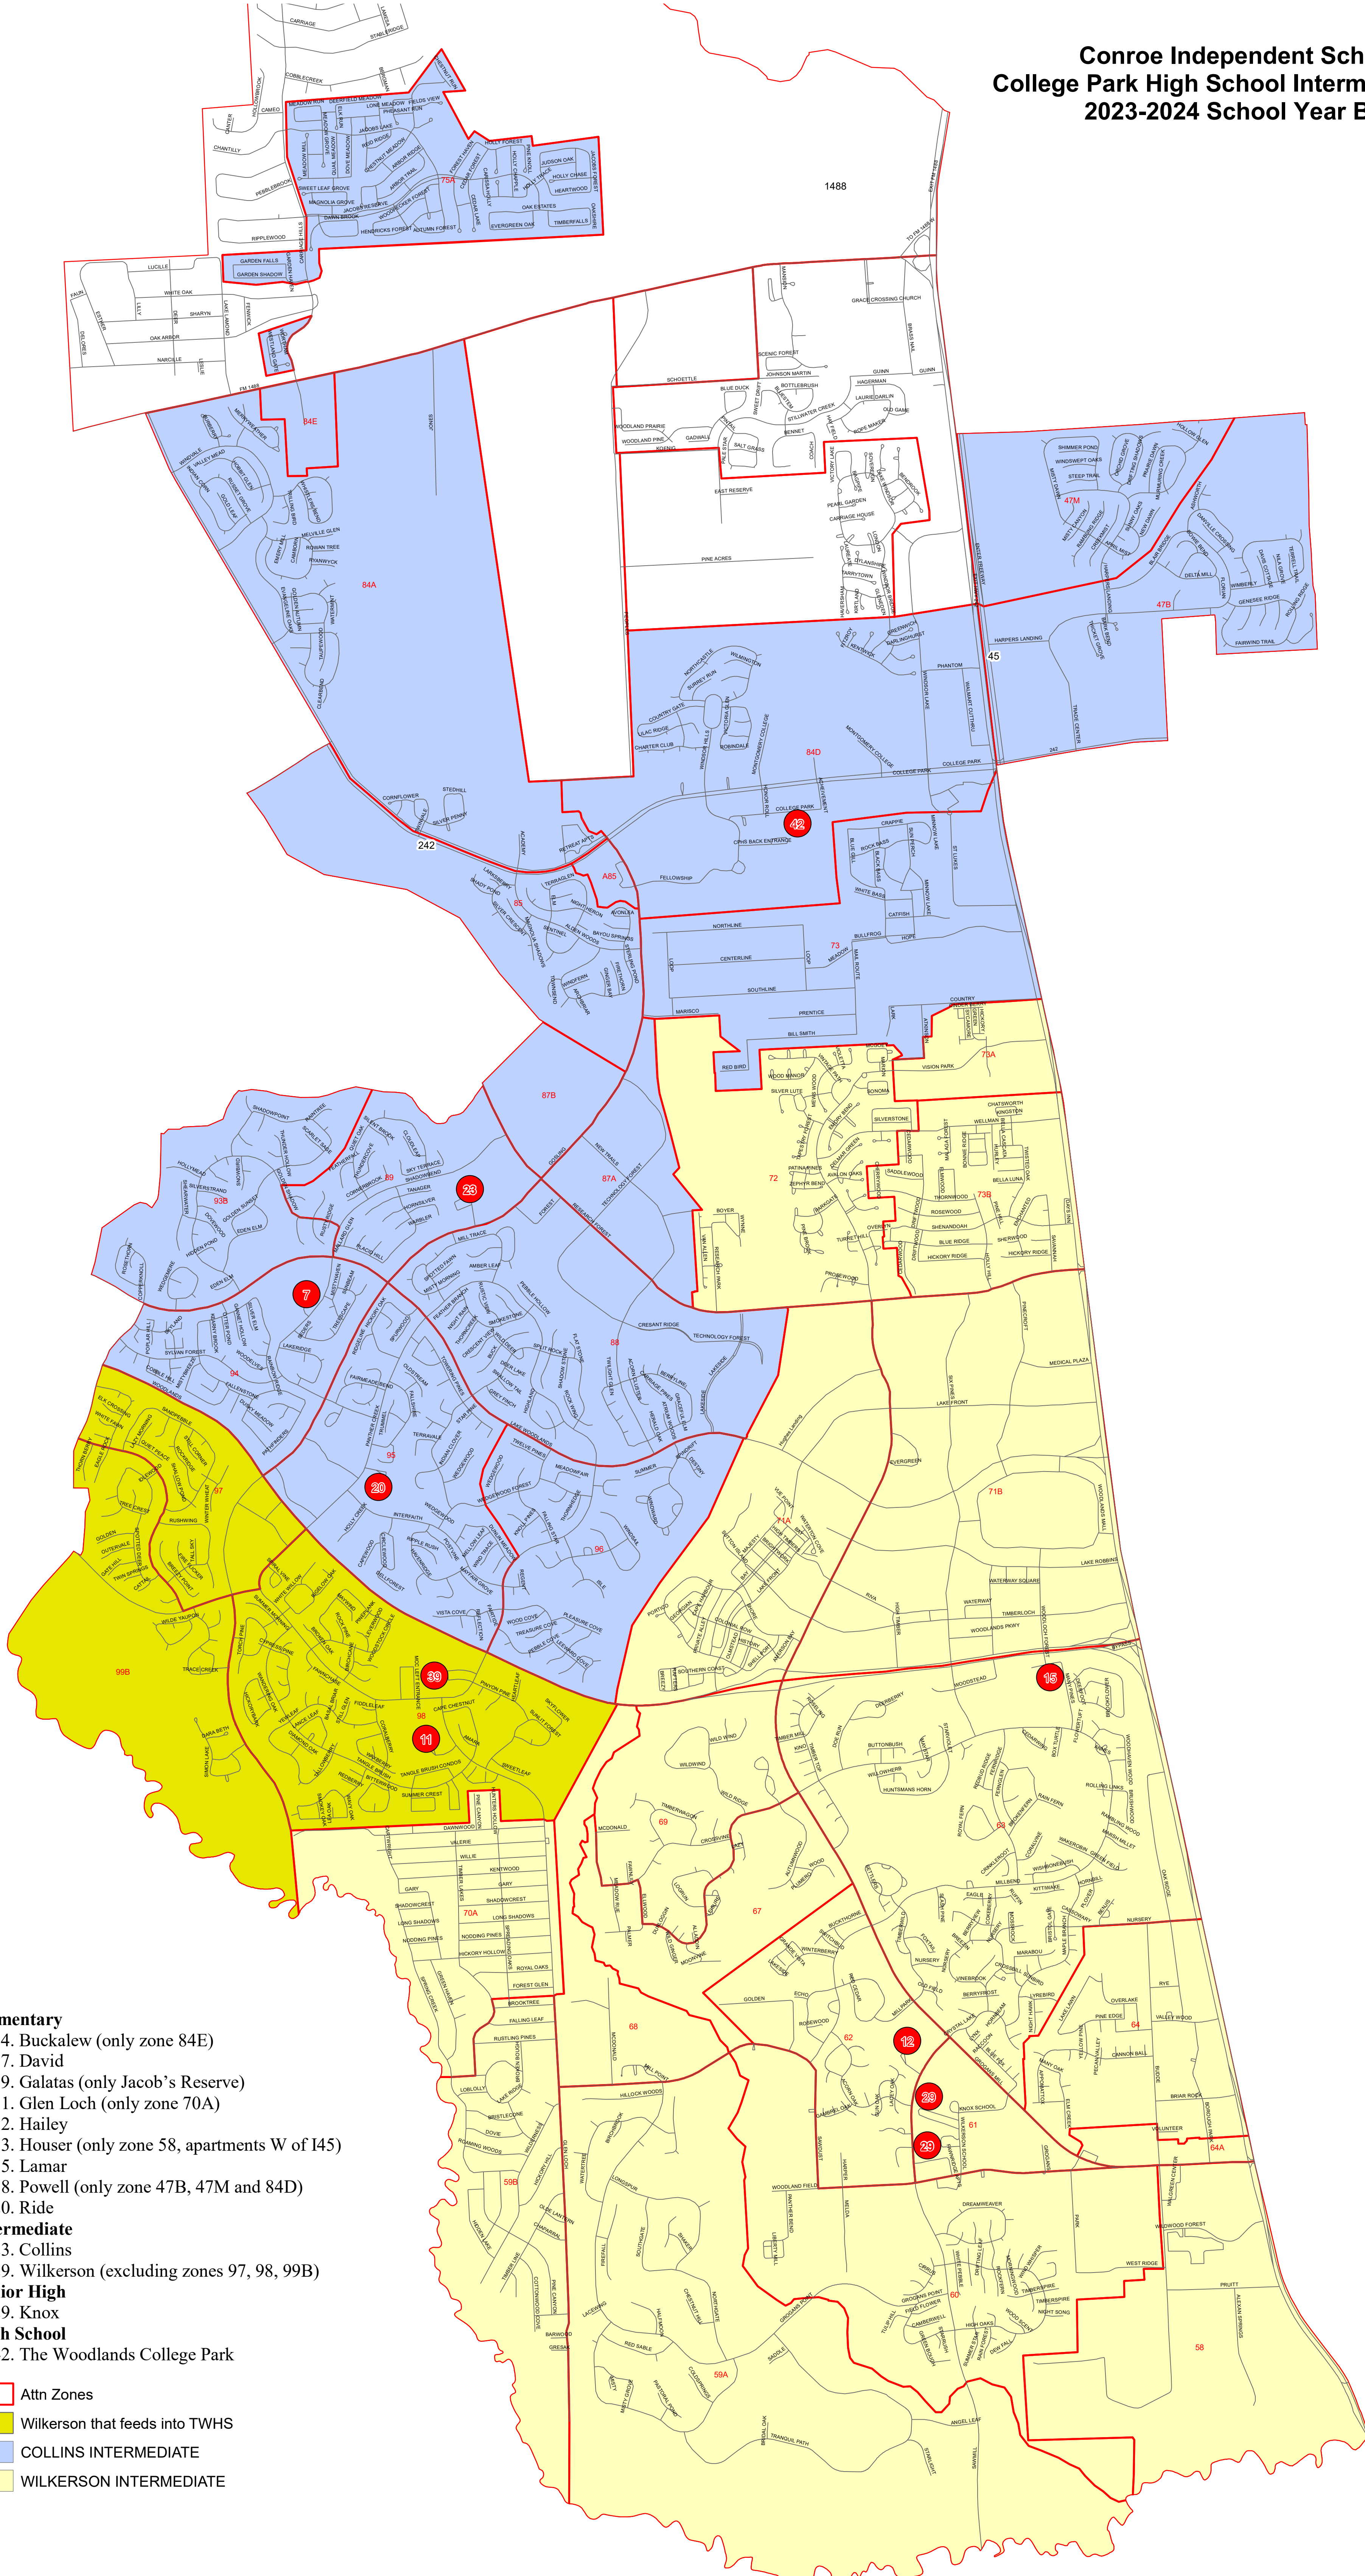

**Conroe Independent School District
College Park High School Intermediate Feeder Map
2023-2024 School Year Boundaries**

Elementary

- 4. Buckalew (only zone 84E)
- 7. David
- 9. Galatas (only Jacob's Reserve)
- 11. Glen Loch (only zone 70A)
- 12. Hailey
- 13. Houser (only zone 58, apartments W of I45)
- 15. Lamar
- 18. Powell (only zone 47B, 47M and 84D)
- 20. Ride

Intermediate

- 23. Collins
- 29. Wilkerson (excluding zones 97, 98, 99B)

Junior High

- 29. Knox

High School

- 42. The Woodlands College Park

- Attn Zones
- Wilkerson that feeds into TWHS
- COLLINS INTERMEDIATE
- WILKERSON INTERMEDIATE