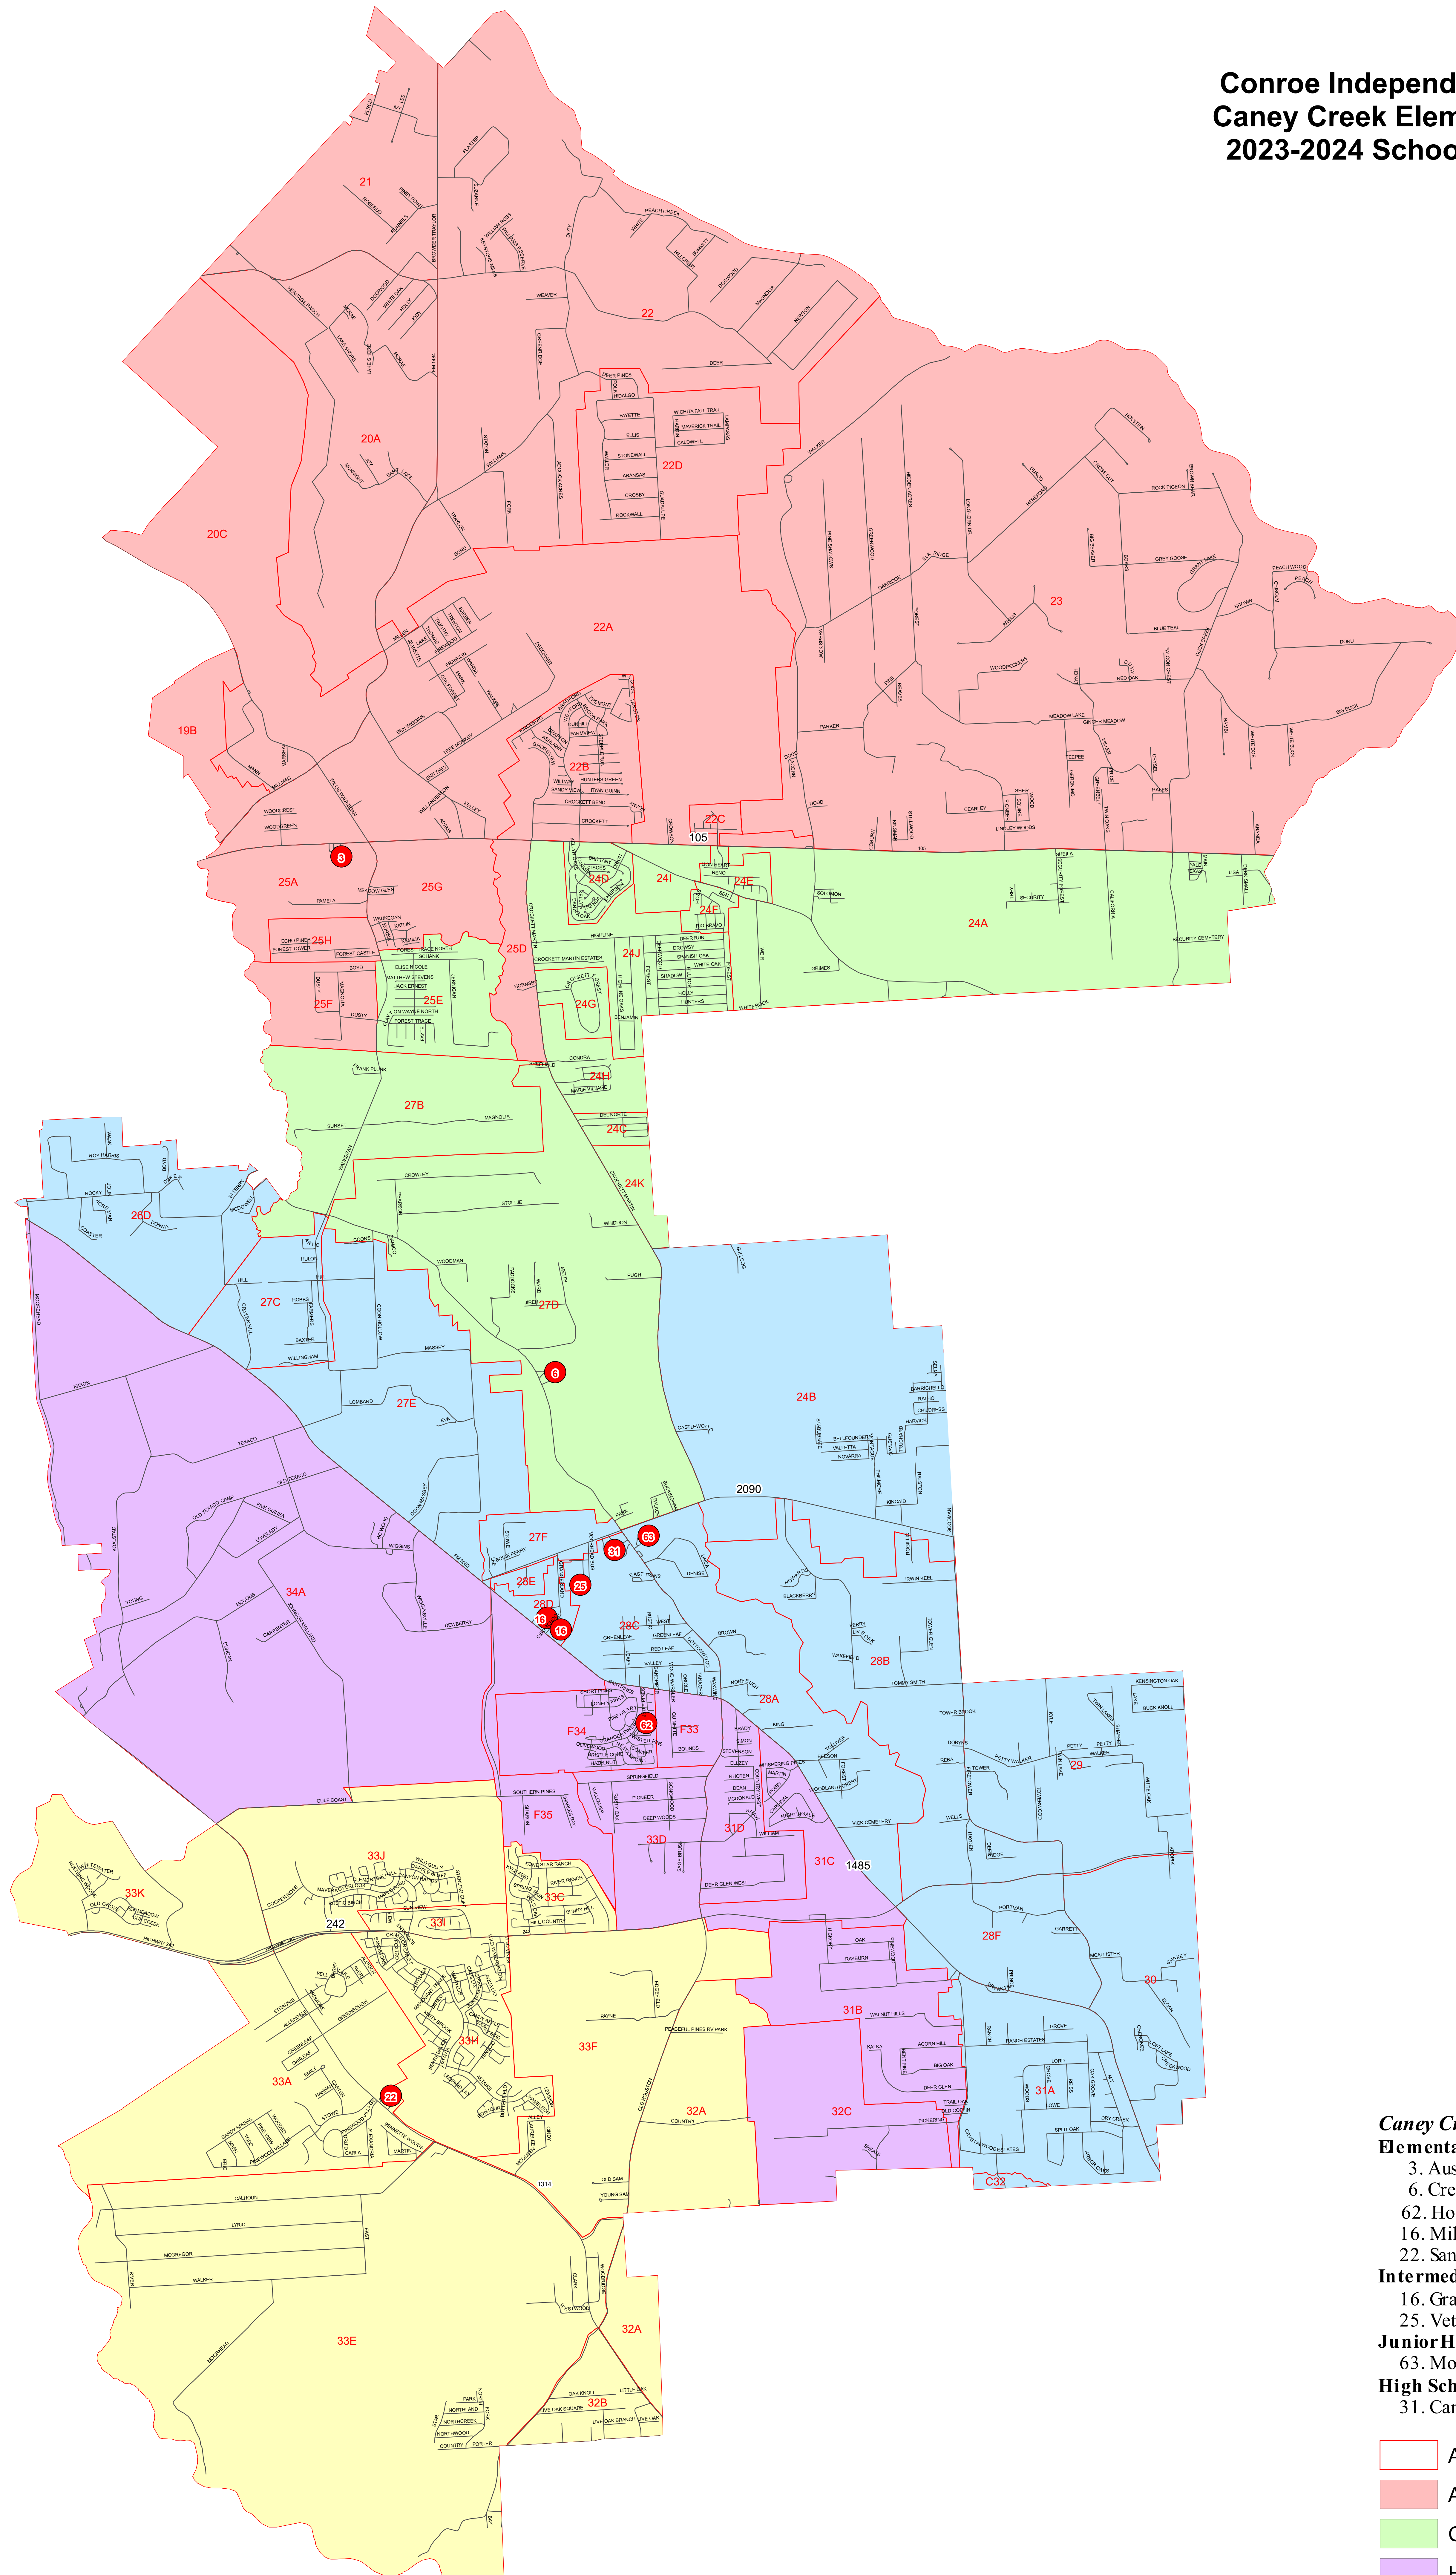

**Conroe Independent School District
Caney Creek Elementary Feeder Map
2023-2024 School Year Boundaries**

Caney Creek High School
Elementary
 3. Austin
 6. Creighton
 62. Hope
 16. Milam
 22. San Jacinto
Intermediate
 16. Grangerland
 25. Veterans Memorial
Junior High
 63. Moorhead
High School
 31. Caney Creek

- Attn_Zones
- AUSTIN ELEMENTARY
- CREIGHTON ELEMENTARY
- HOPE ELEMENTARY
- MILAM ELEMENTARY
- SAN JACINTO ELEMENTARY