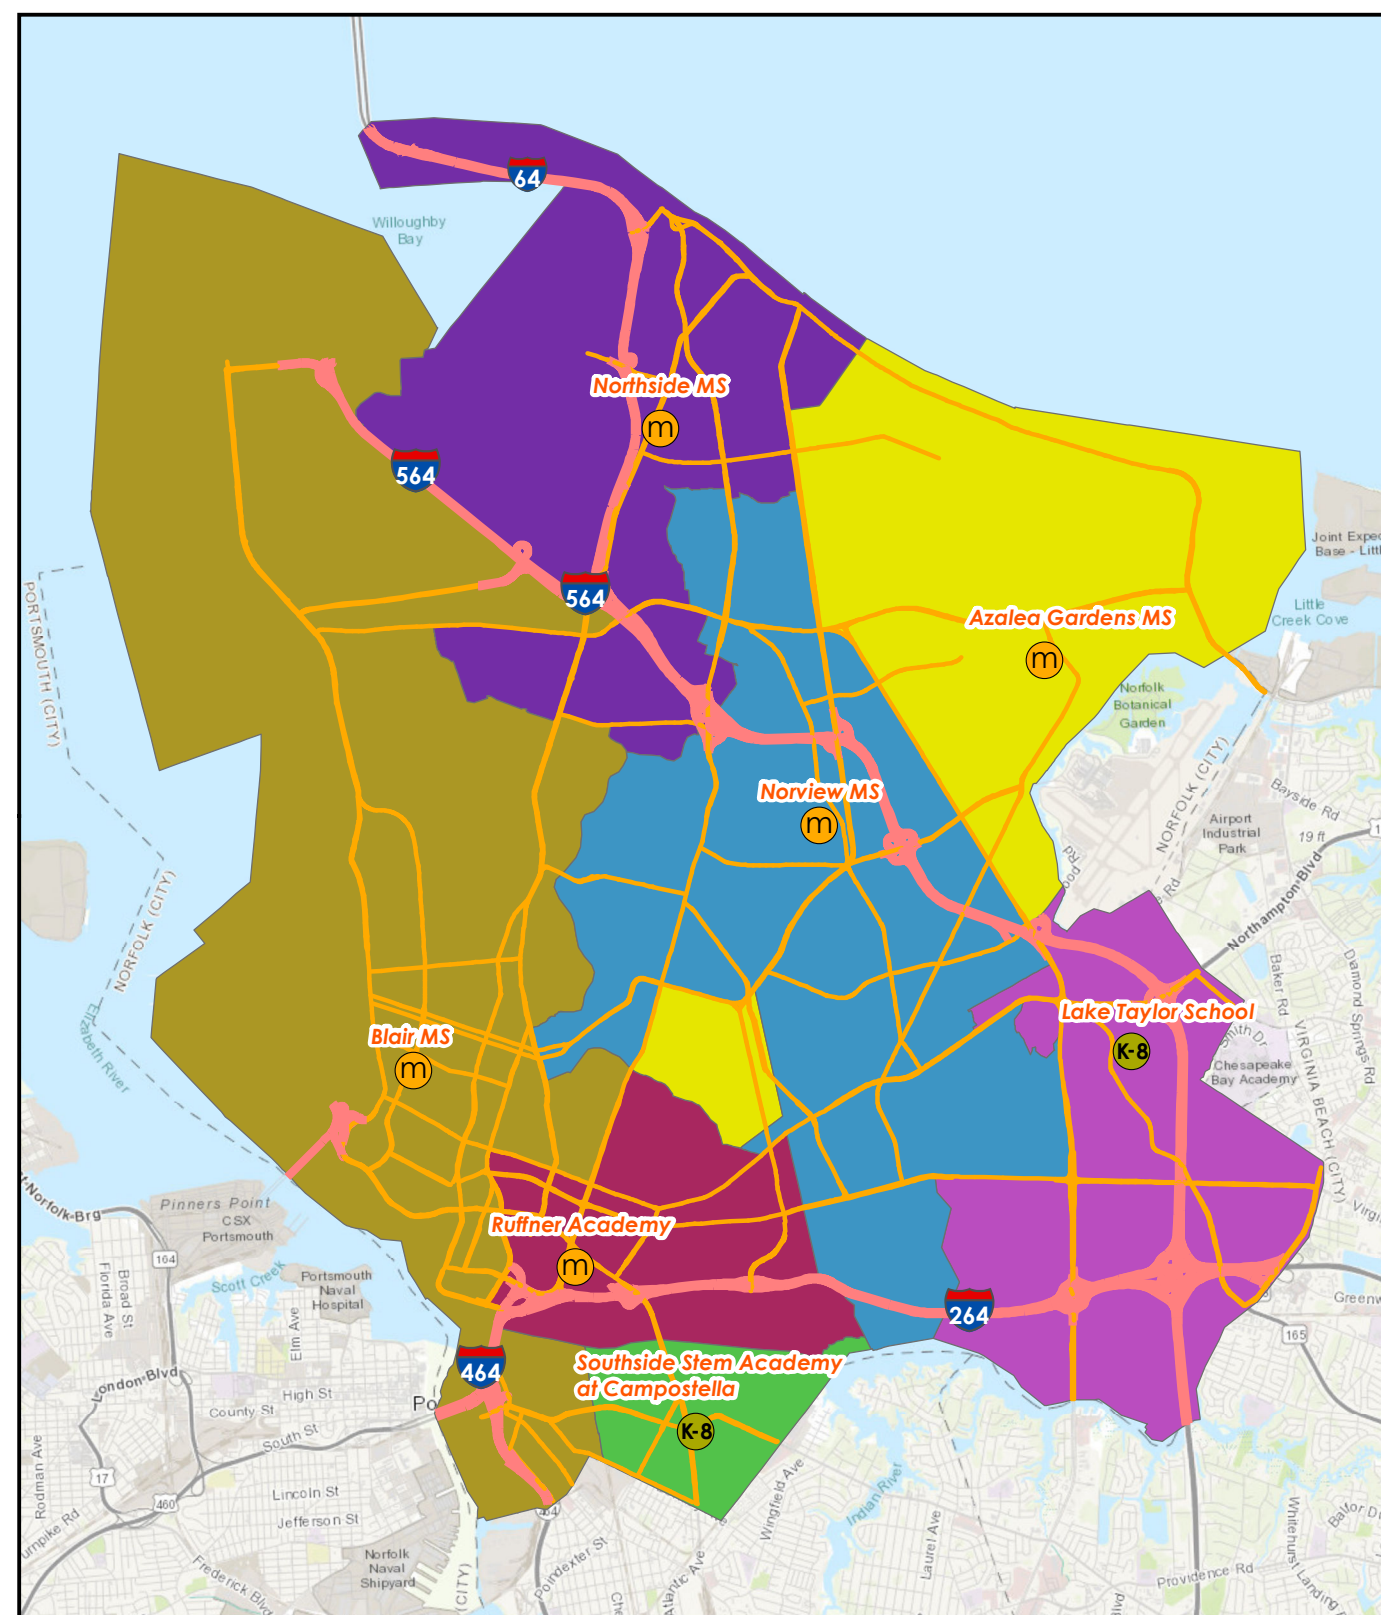

Norfolk Public Schools 2021-22 Middle School Boundaries

Middle School

-  Azalea Gardens Middle School
-  Blair Middle School
-  Lake Taylor School
-  Northside Middle School
-  Norview Middle School
-  Ruffner Academy
-  Southside STEM Academy at Campostella