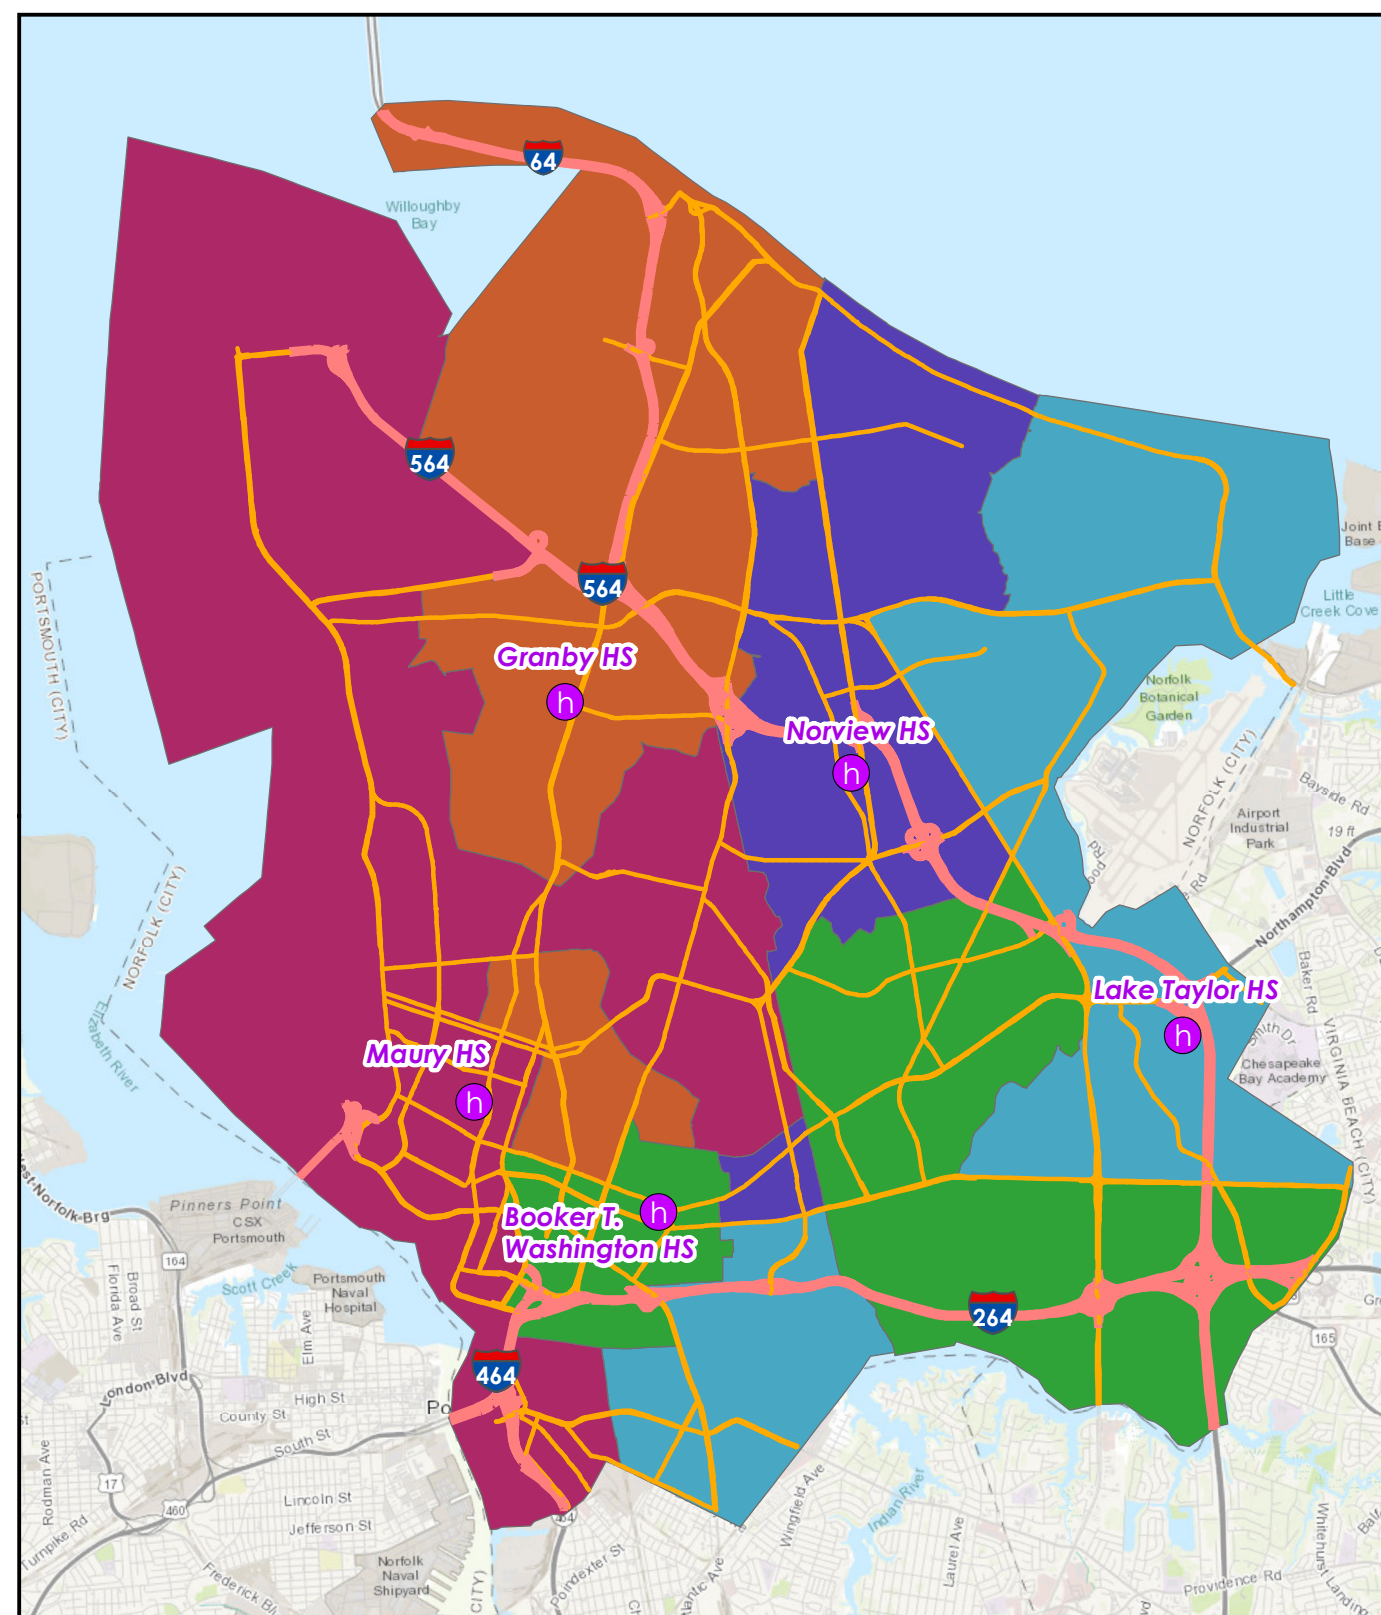

Norfolk Public Schools 2021-22 High School Boundaries

High School

-  Booker T. Washington High School
-  Granby High School
-  Lake Taylor High School
-  Maury High School
-  Norview High School