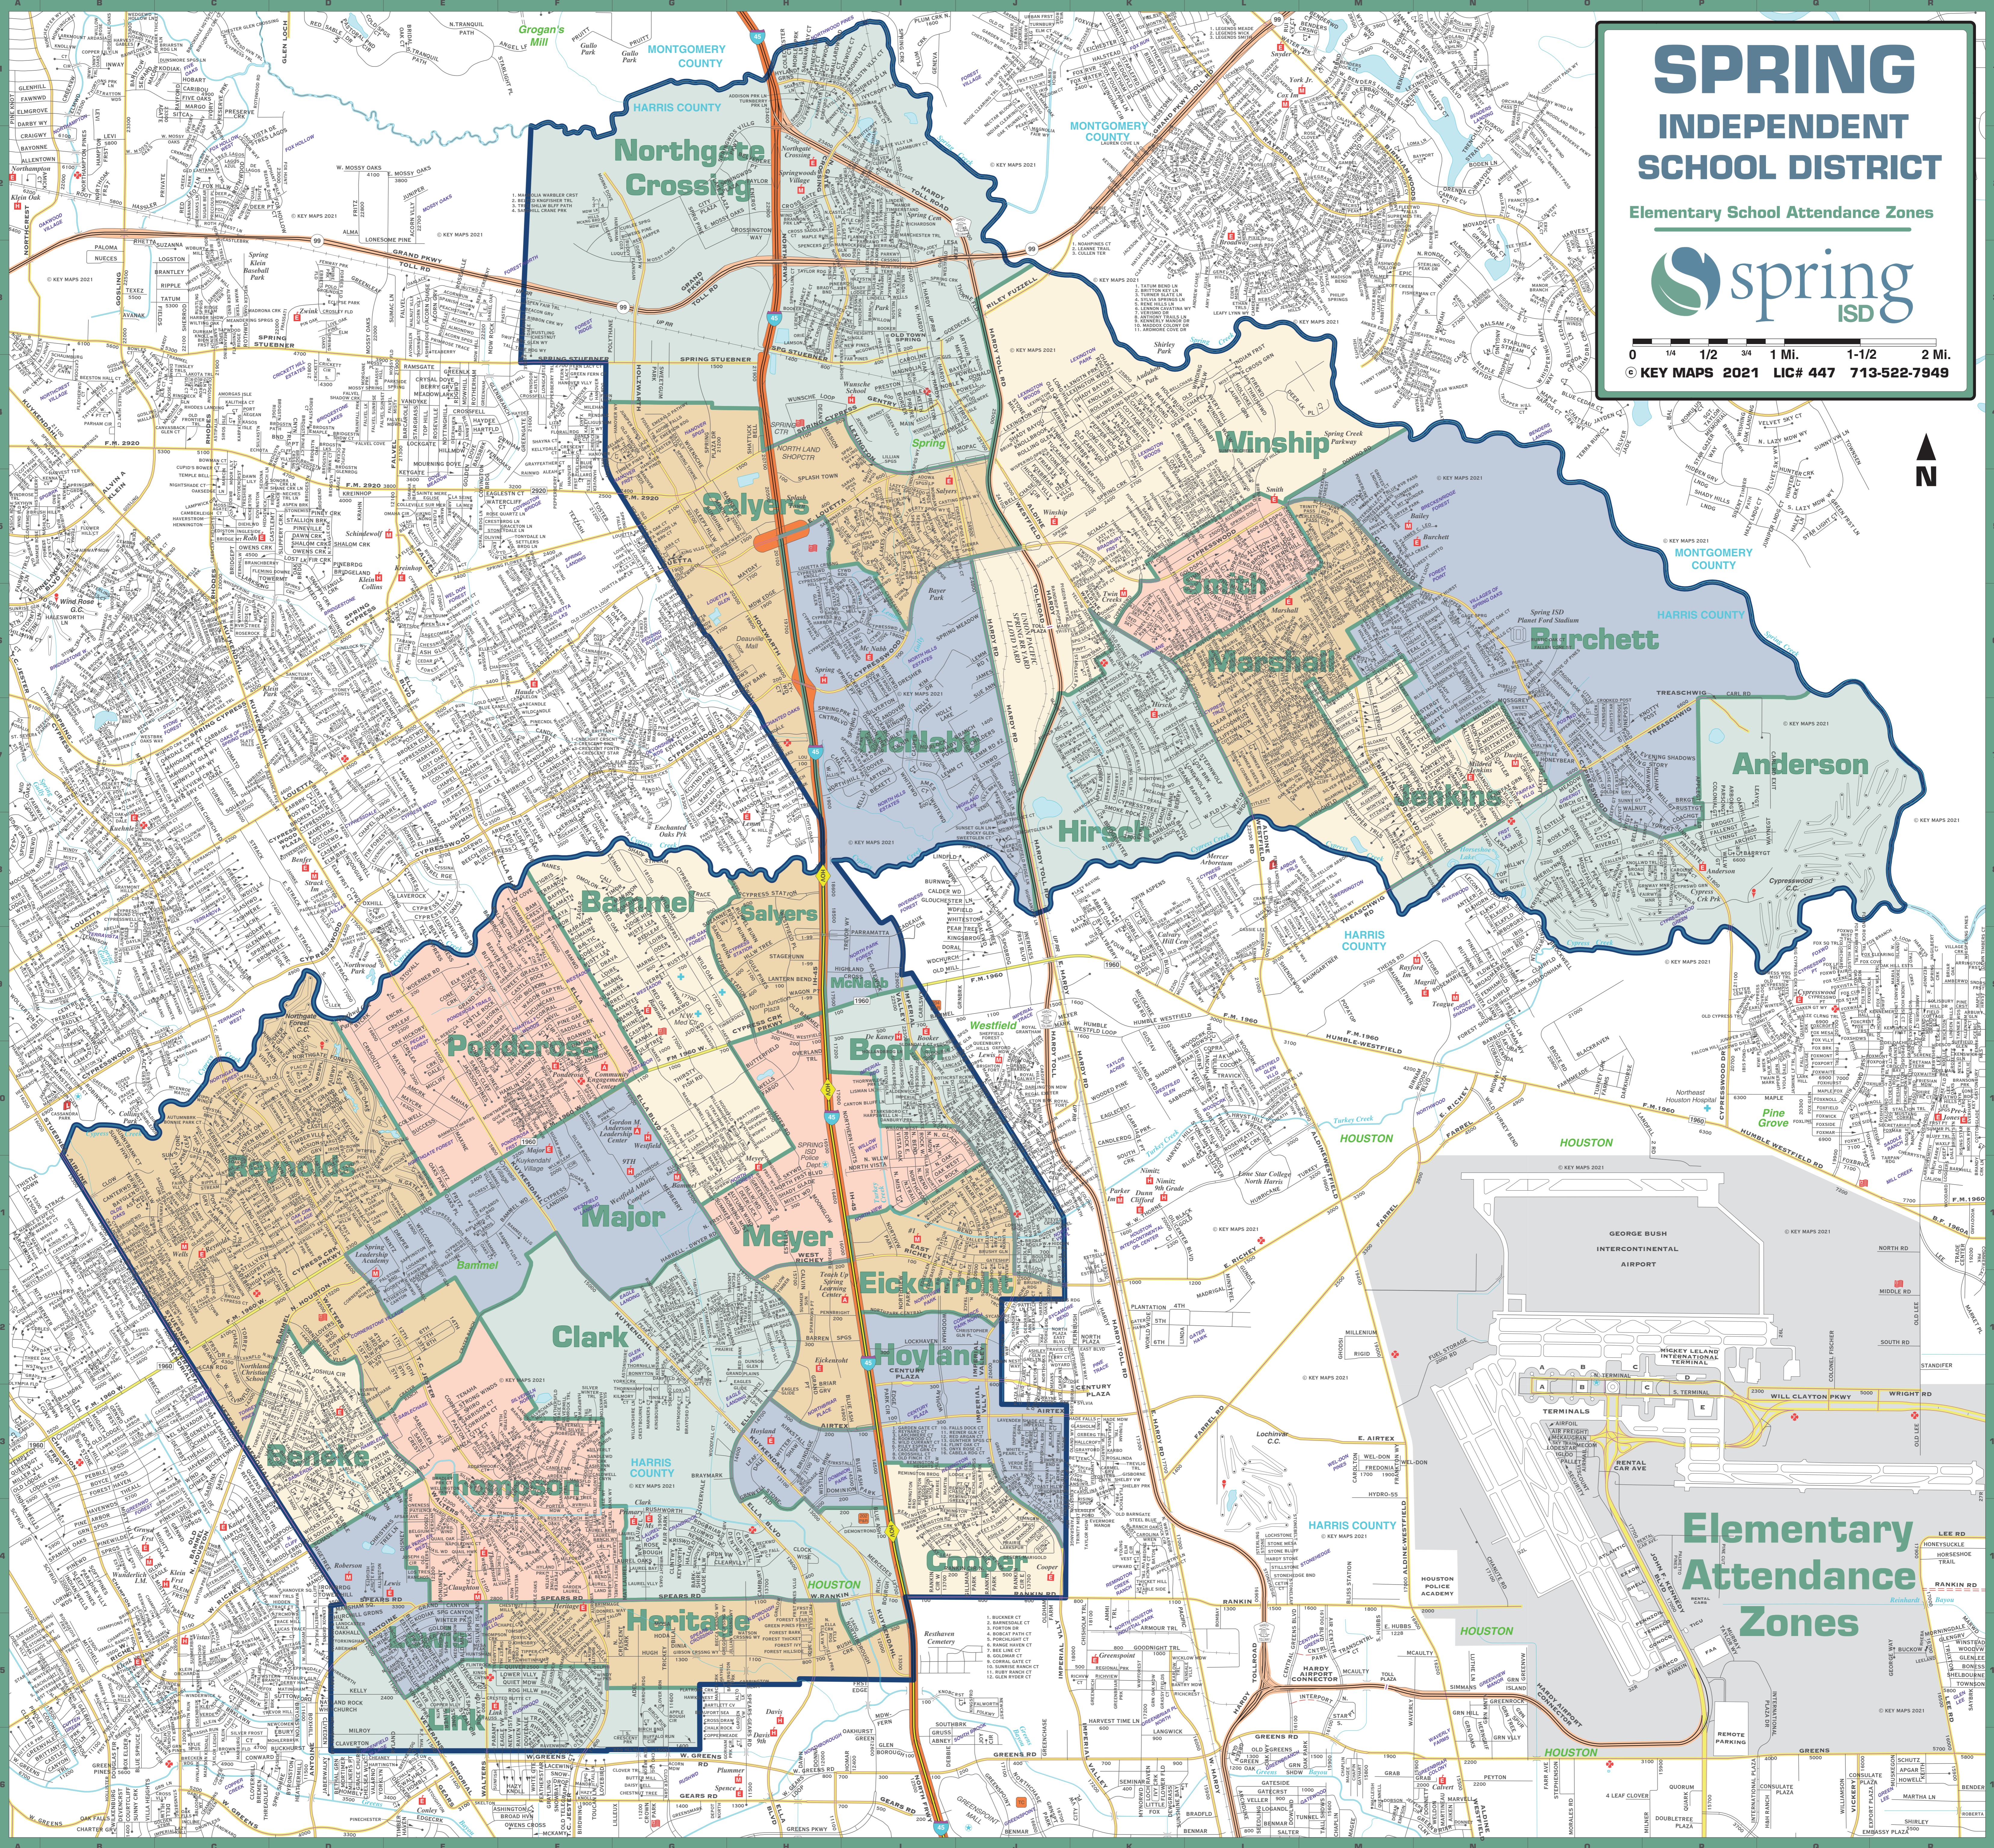

SPRING INDEPENDENT SCHOOL DISTRICT

Elementary School Attendance Zones

0 1/4 1/2 3/4 1 Mi. 1-1/2 2 Mi.
© KEY MAPS 2021 LIC# 447 713-522-7949

Elementary Attendance Zones