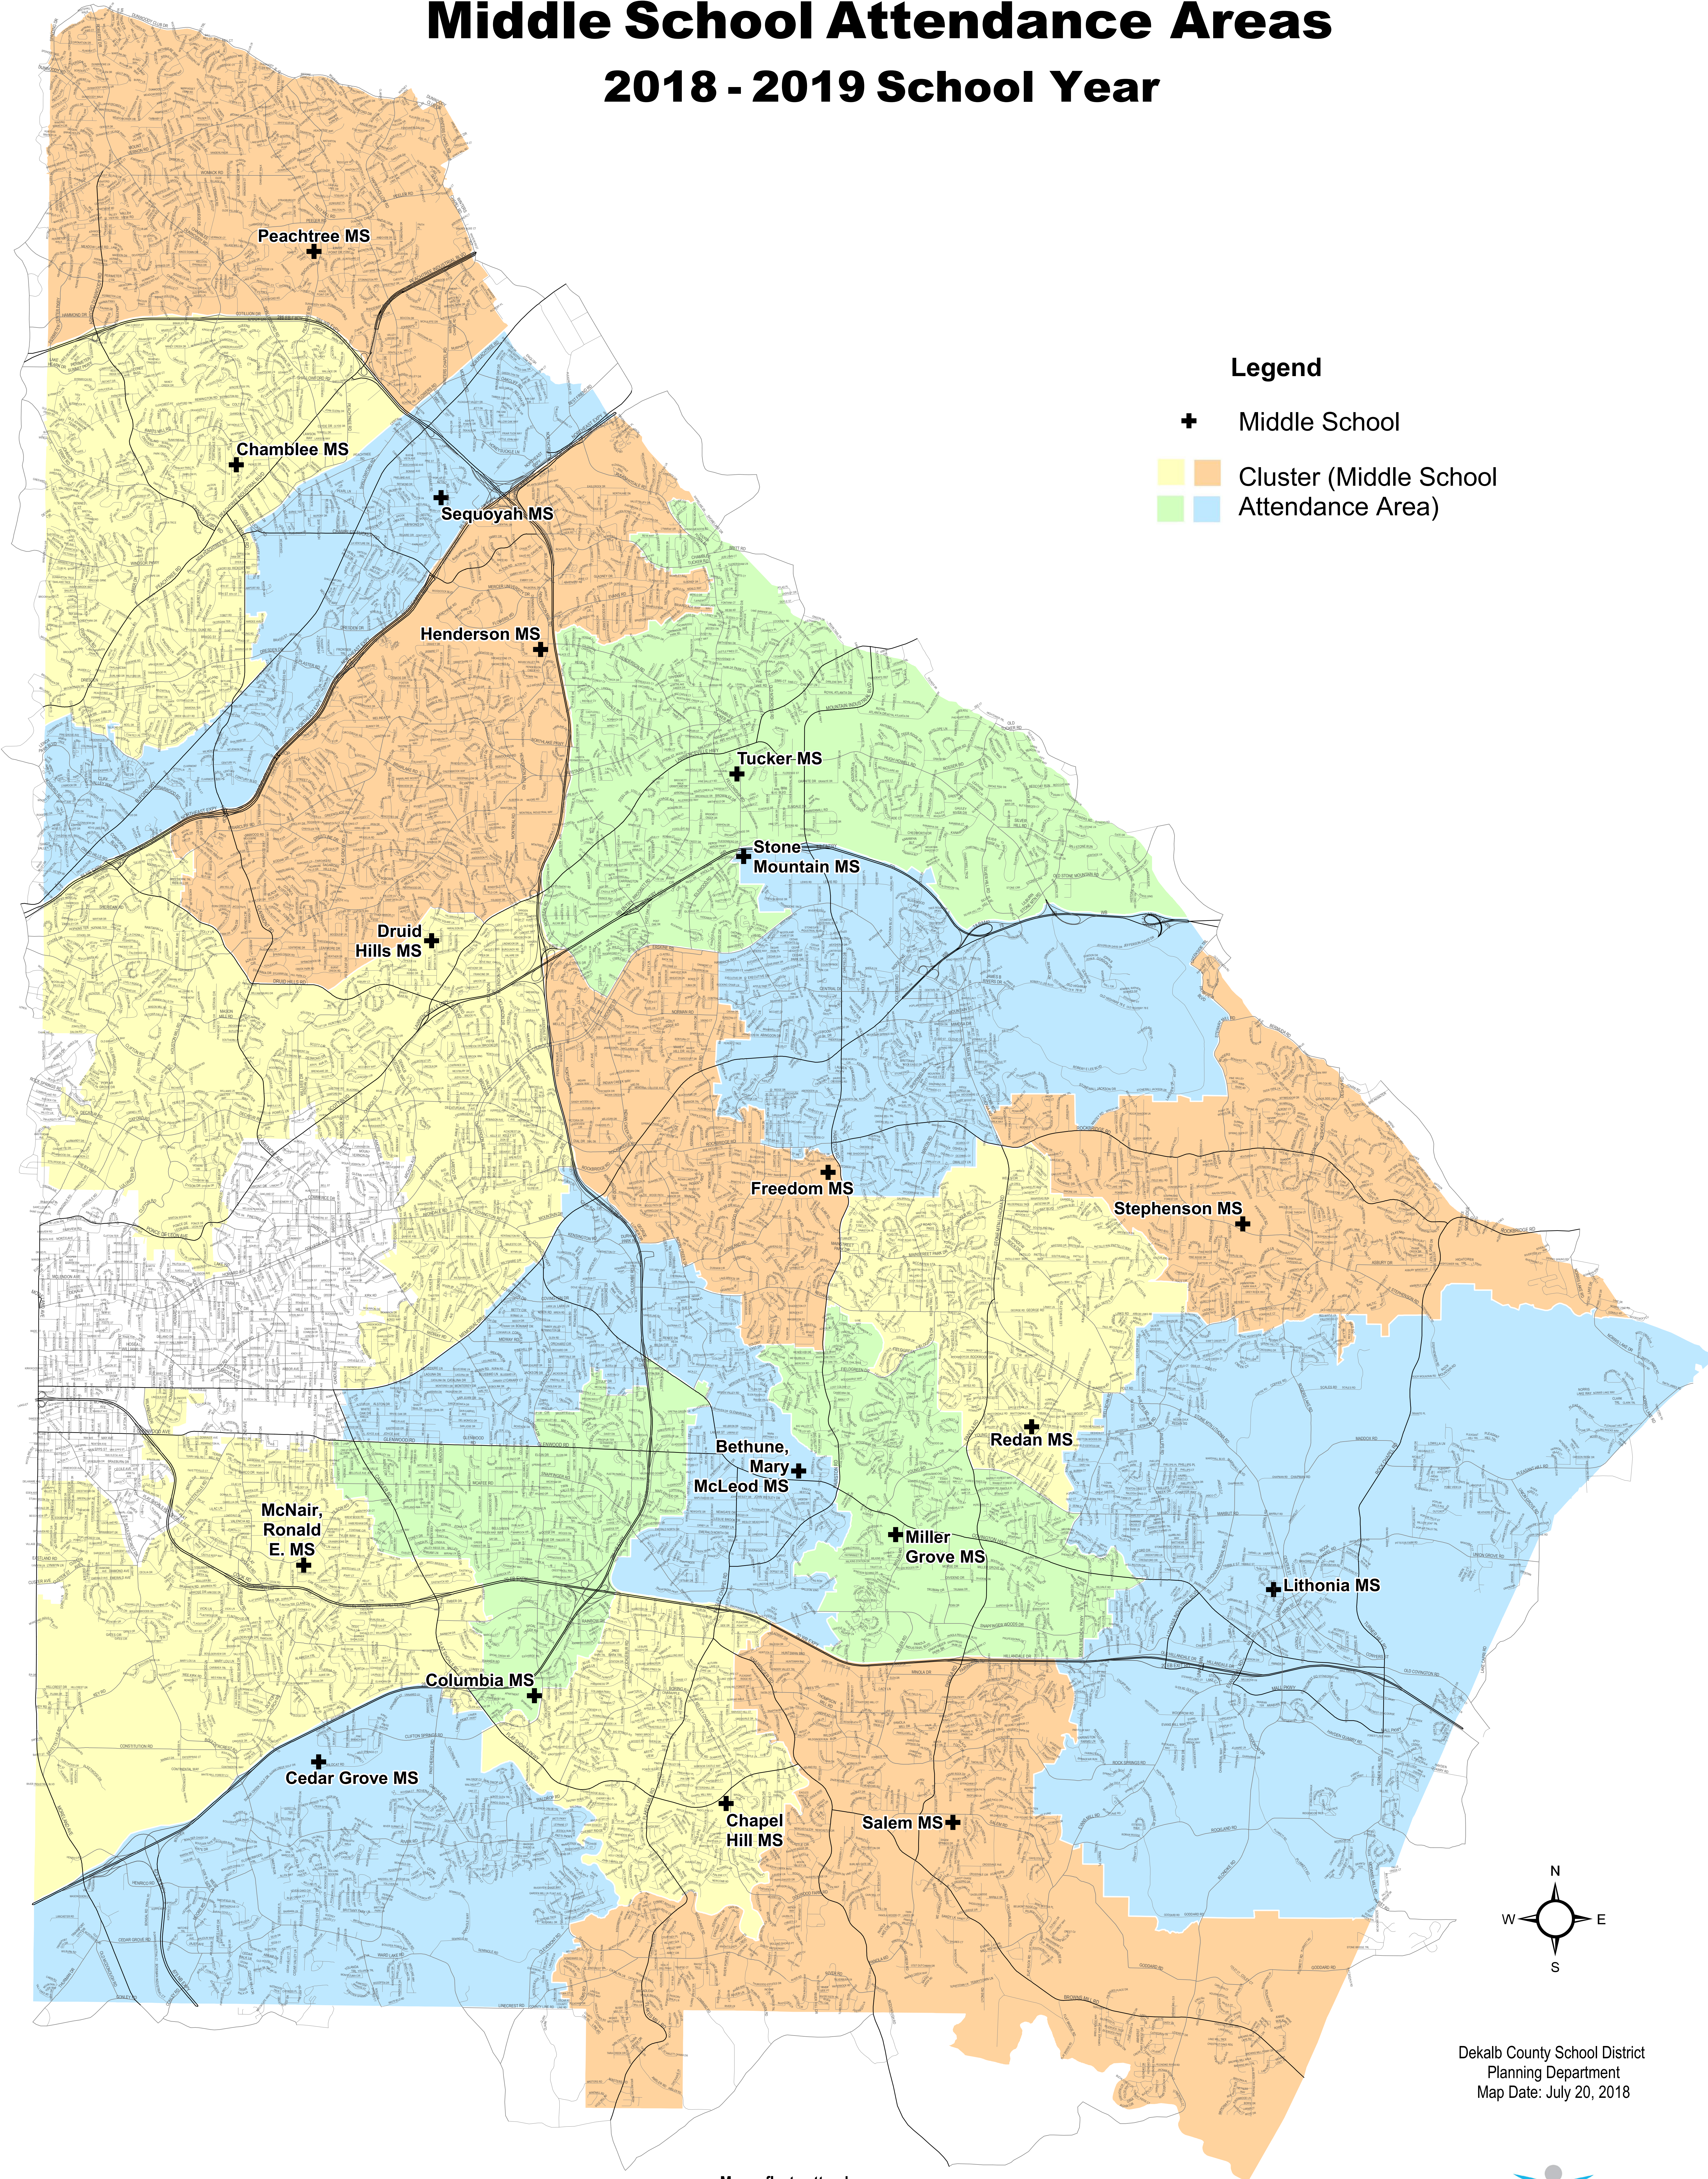

DeKalb County School District

Middle School Attendance Areas

2018 - 2019 School Year

Legend

- + Middle School
- Cluster (Middle School Attendance Area)

DeKalb County School District
 Planning Department
 Map Date: July 20, 2018

Map reflects attendance areas as passed by the Board of Education on March 7th, 2016, July 11th, 2016, and February 12th, 2018 & various annexations by the City of Atlanta & Decatur.

Emory annexation into the Atlanta Public Schools (APS) is not reflected on this map, due to a temporary injunction by Fulton County Court on June 29th, 2018 that blocks the expansion of APS in this area.