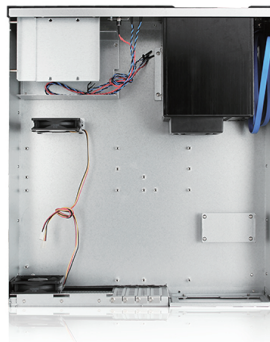

Inside View

Rear View