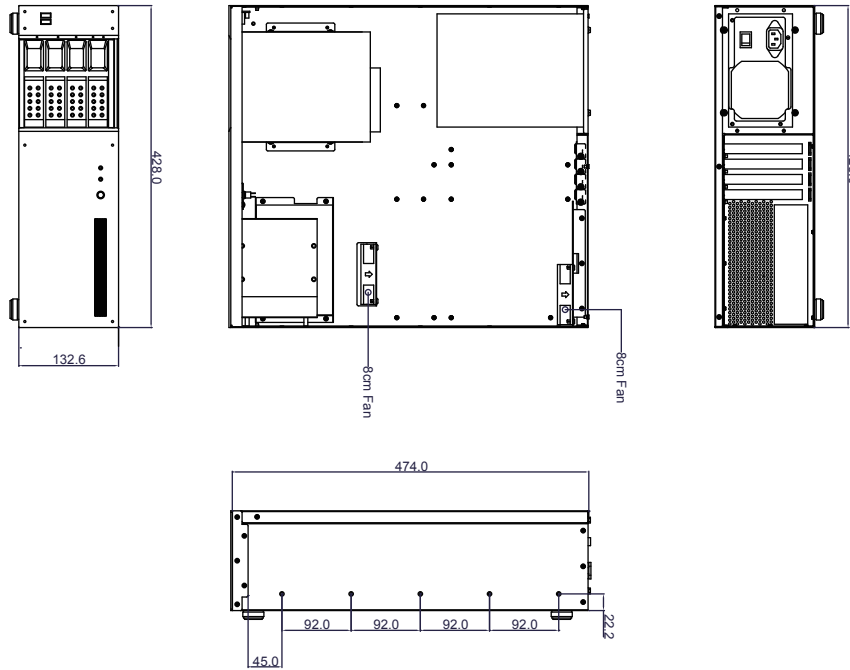

### Specifications

Model Number	Material of Front Bezel	Optional Fan:
D-340HN-DT	Aluminum	80mm x1
RoHS Compliance	Material of Handle	Dimensions (WxHxD)
YES	Aluminum	Width 18.98" ( 482.1 mm ) Height 5.22" ( 132.6 mm ) Depth 18.66" ( 474.0 mm )
Form factor	Material of Main Chassis	
3 U	SGCC 0.8mm	
Standard Drive Bays	Color of Main Chassis	
3.5" Drive (internal): 3 Slim 5.25" Optical: 1 Hotswap 3.5": 4	Black	
Indicators	Front Connector	
Power, HDD	2x USB 3.0	
Switches	Motherboard Size	
Power	12 x 9.6 (ATX, microATX)	
Expansion Slots	Cooling Fan	
4	2x80mm	

### Inside View

## Dimensions