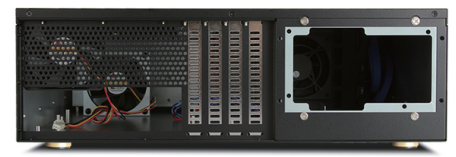

We at iStarUSA Group offer OEM/ODM services for Industrial Power, Custom Power, Chassis, Cabinets, and Data Storage. Through our skilled metal bending, milling, and silk screening we can provide you with unique customizations that will make your product stand out from the rest. With iStarUSA Group's OEM/ODM Solutions you can be sure to receive one-of-a-kind products for your one-of-a-kind business.