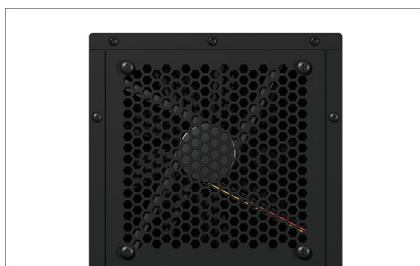

When the heat is on

Ten hard disks, high performance, it can get warm at full load. Our IB-3810-C31 is well prepared for this with two fans inside: A 140 mm fan is mounted on the rear side, a second 80 mm fan cools the power supply unit. The housing design with various ventilation slots and steel elements also ensures good heat dissipation.

Logistical data

Packing unit: 2 pcs./carton
Total weight: 16.30 kg/carton
Gross weight (with packing): 7.540 kg
Net weight: 6.634 kg

Dimension/carton: 485x400x500 mm
Dimension (with packing): 230x385x475 mm
Dimension of article: 385x180x335 mm
Country of origin: China