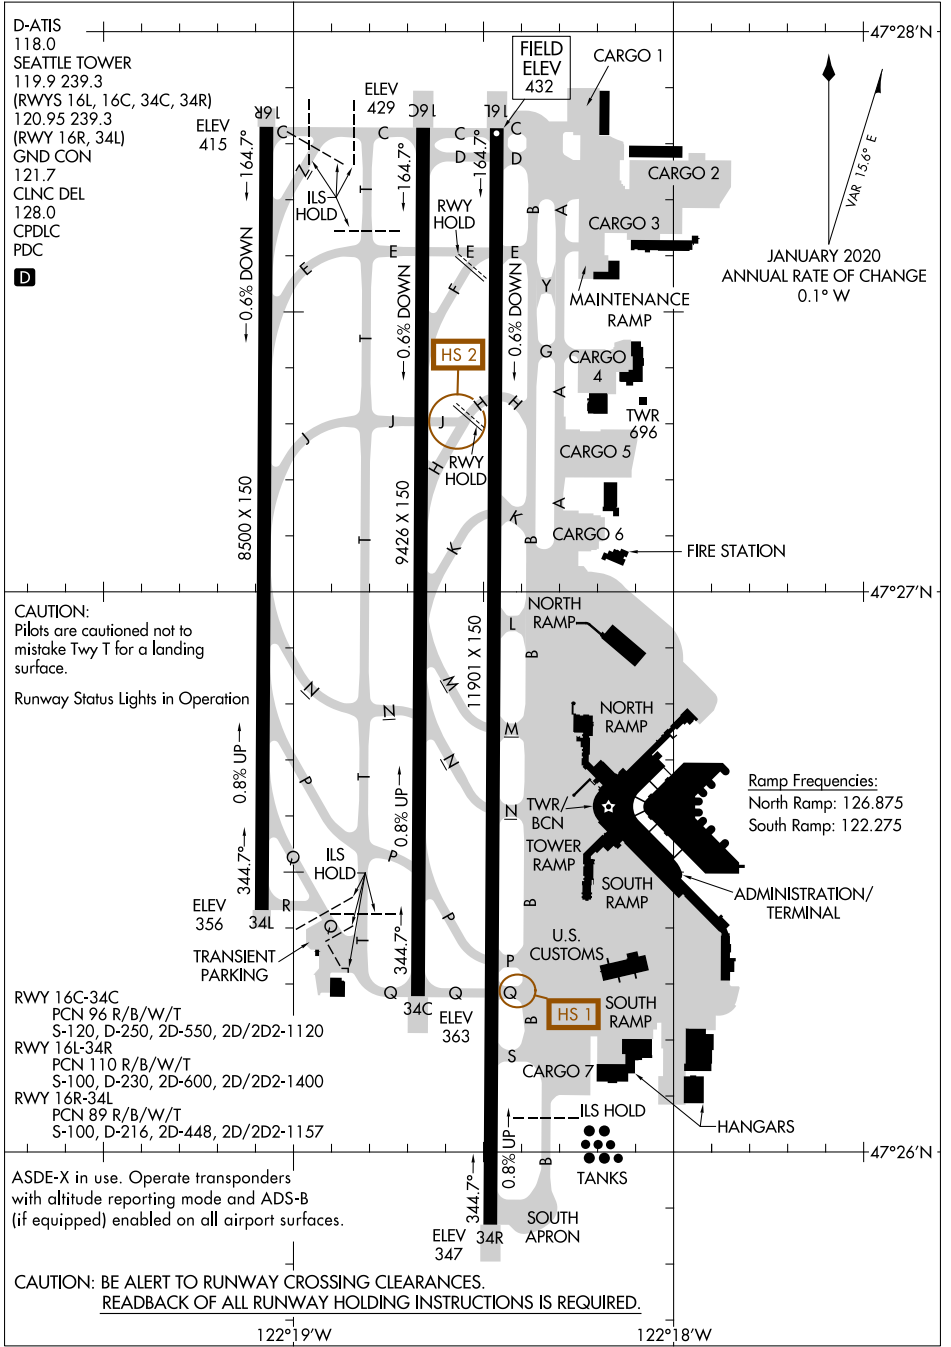

AIRPORT DIAGRAM

AL-582 (FAA)

SEATTLE-TACOMA INTL (SEA)
SEATTLE, WASHINGTON

NW-1, 11 AUG 2022 to 08 SEP 2022

NW-1, 11 AUG 2022 to 08 SEP 2022

AIRPORT DIAGRAM

SEATTLE, WASHINGTON
SEATTLE-TACOMA INTL (SEA)