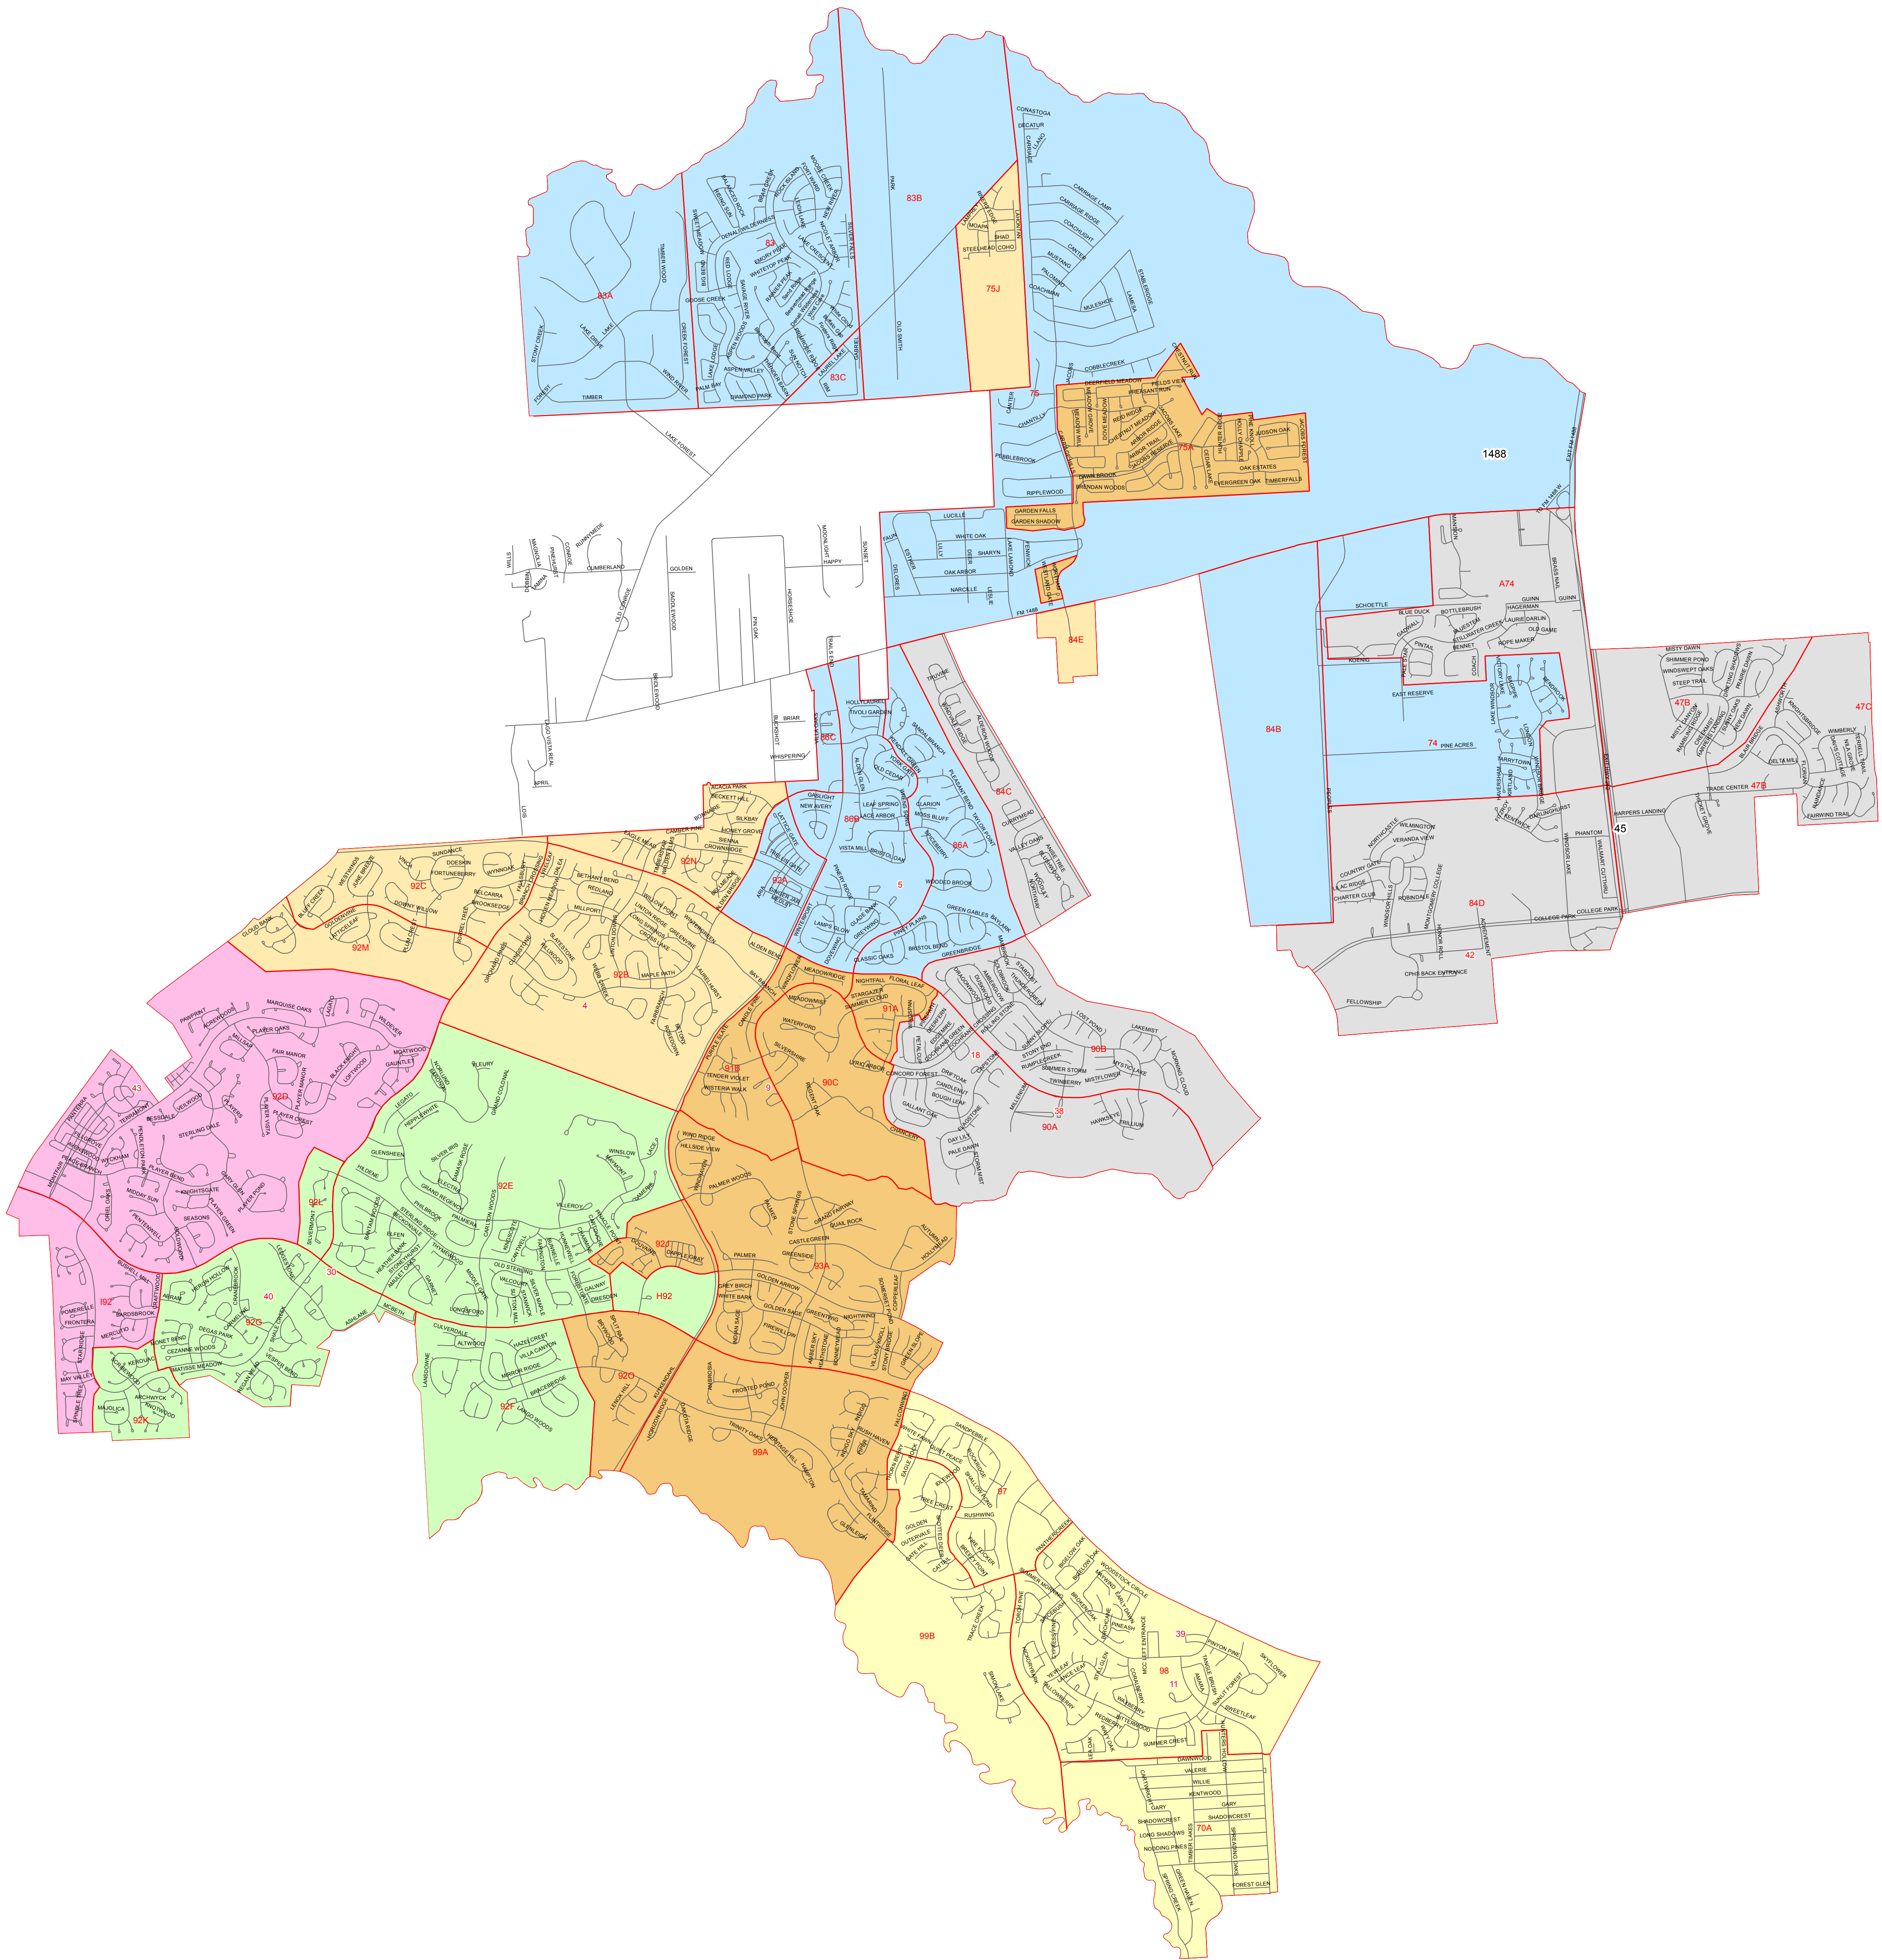

# Conroe Independent School District The Woodlands High School Elementary Feeder Map 2022-2023 School Year Boundaries

- The Woodlands High School**
- Elementary**
- 4. Buckalew (excluding zone 84E)
  - 5. Bush
  - 43. Deretchin
  - 9. Galatas (excluding Jacob's Reserve)
  - 11. Glen Loch (excluding zone 70A)
  - 18. Powell (excluding zone 47B, 47M and 84D)
  - 40. Tough
- Intermediate**
- 43. Deretchin
  - 26. Mitchell
  - 40. Tough
- Junior High**
- 29. Wilkerson (only zones 97, 98, 99B)
  - 39. McCullough
- High School**
- 30. The Woodlands 9<sup>th</sup> Grade Campus
  - 38. The Woodlands

Attn Zones  
 BUCKALEW ELEMENTARY  
 BUSH ELEMENTARY  
 DERETCHIN ELEMENTARY  
 GALATAS ELEMENTARY  
 GLEN LOCH ELEMENTARY  
 POWELL ELEMENTARY  
 TOUGH ELEMENTARY