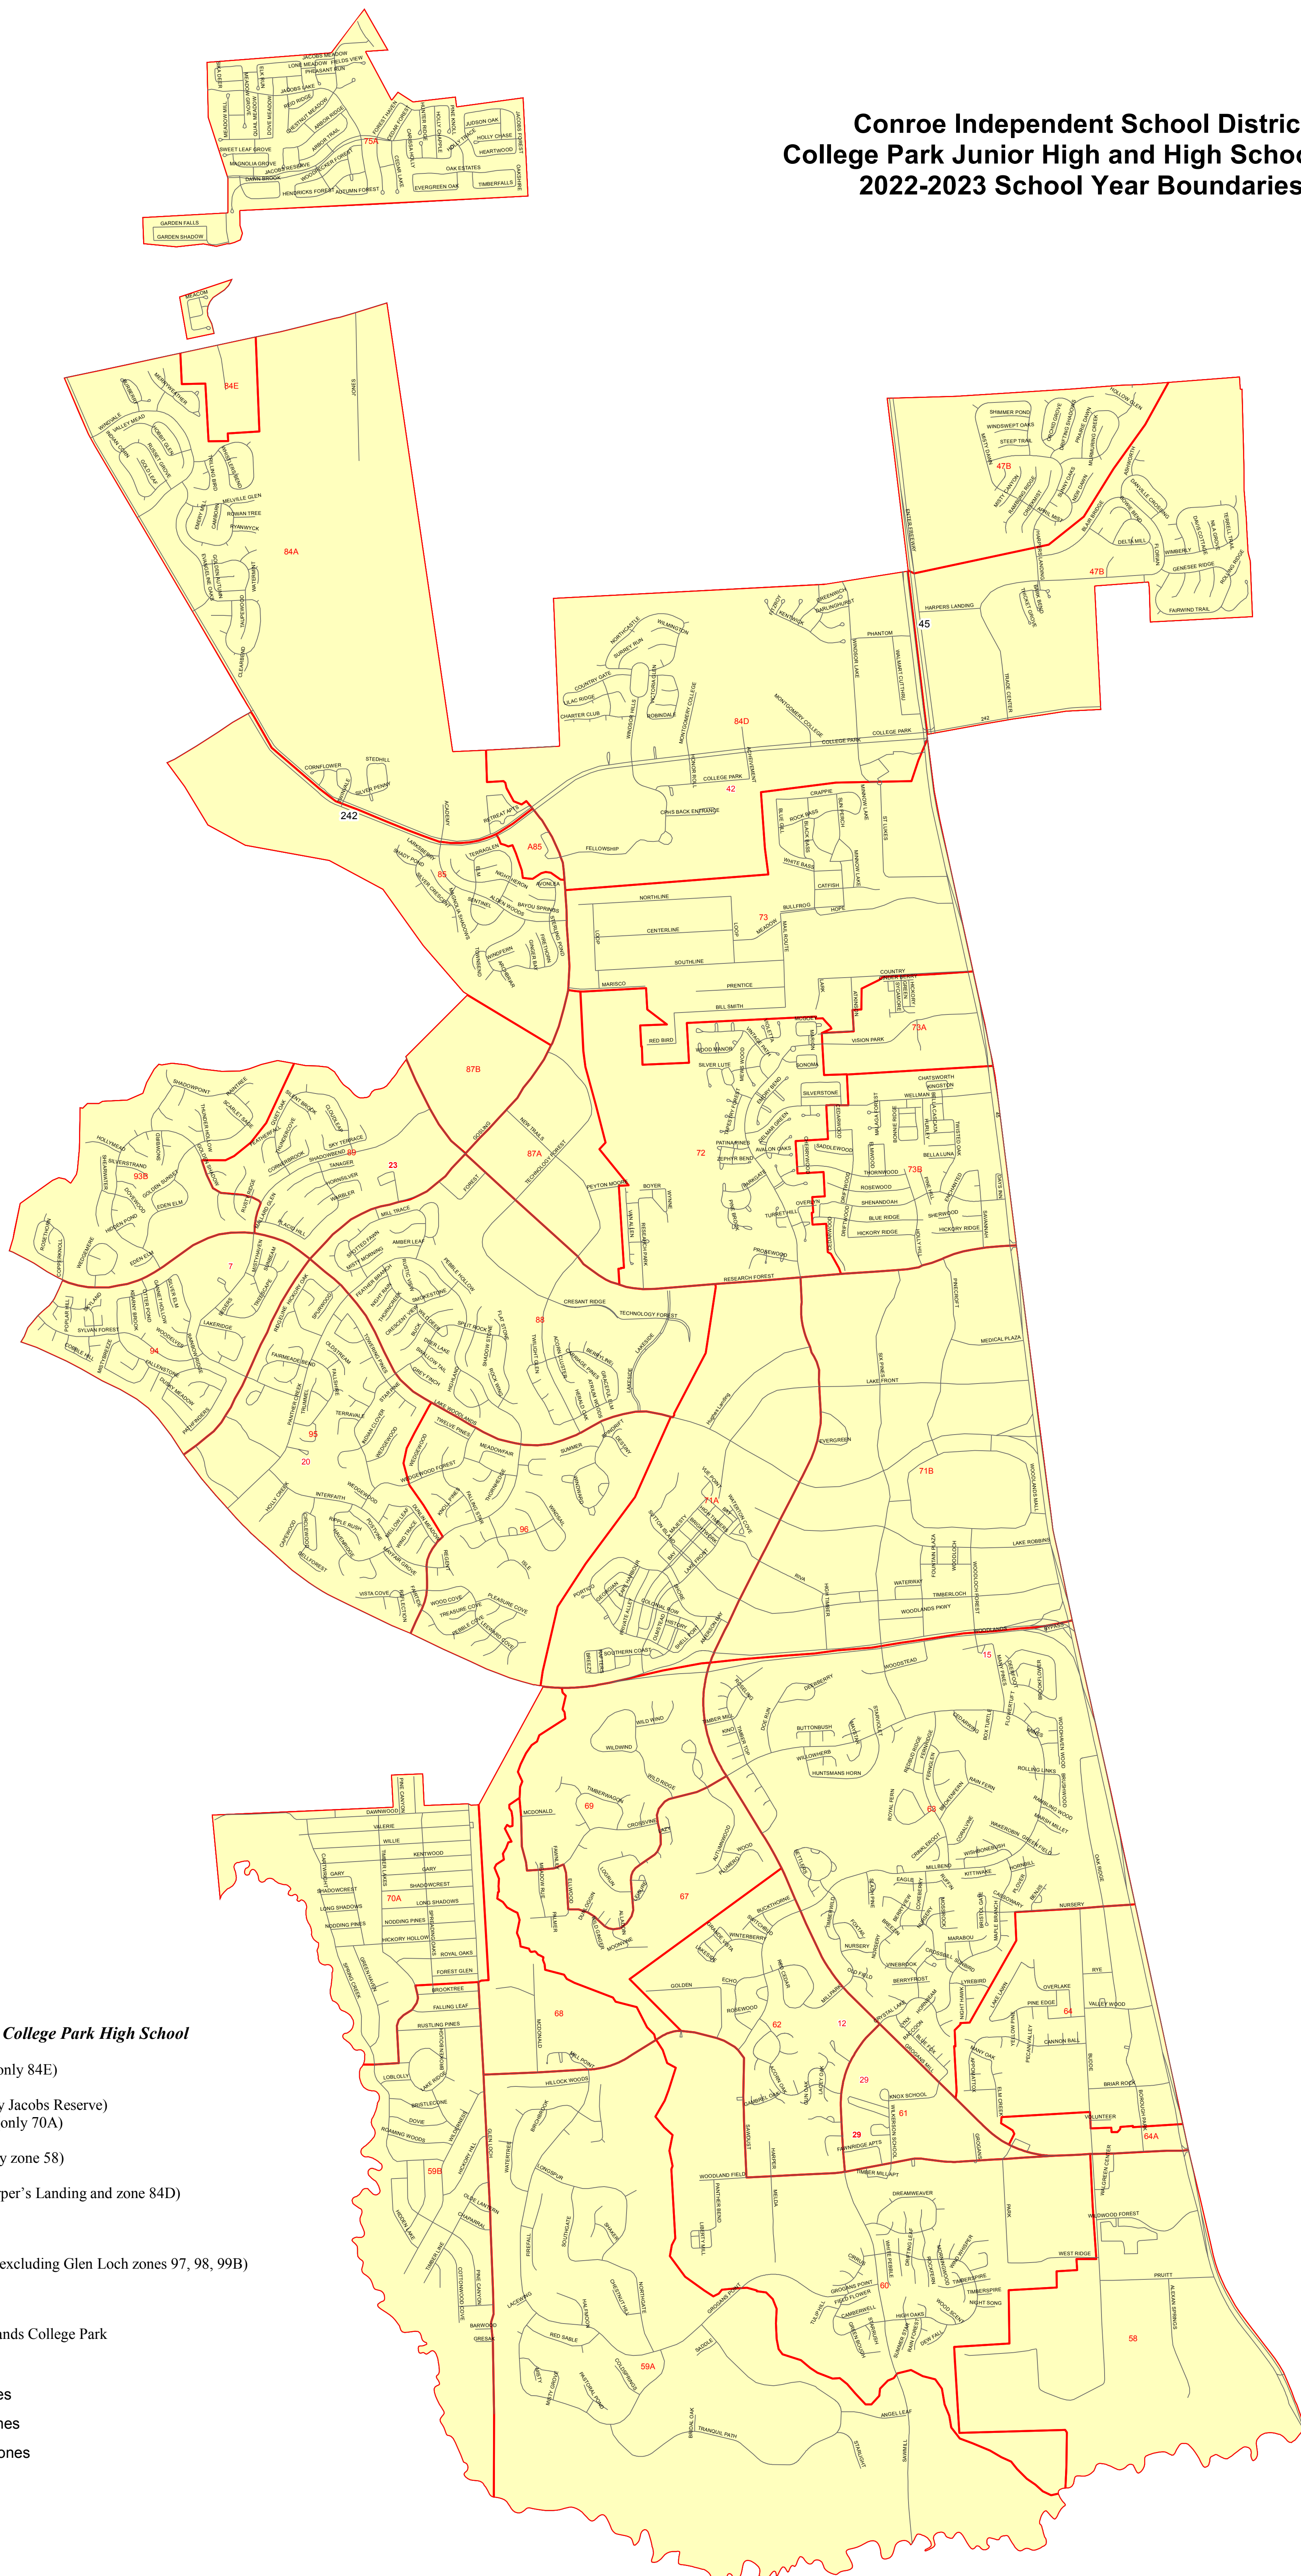

# Conroe Independent School District College Park Junior High and High School Map 2022-2023 School Year Boundaries

**The Woodlands College Park High School**

- Elementary**
- 4. Buckalew (only 84E)
- 7. David
- 9. Galatas (only Jacobs Reserve)
- 11. Glen Loch (only 70A)
- 12. Hailey
- 13. Houser (only zone 58)
- 15. Lamar
- 18. Powell (Harper's Landing and zone 84D)
- 20. Ride
- Intermediate**
- 23. Collins
- 29. Wilkerson (excluding Glen Loch zones 97, 98, 99B)
- Junior High**
- 32. Knox
- High School**
- 42. The Woodlands College Park