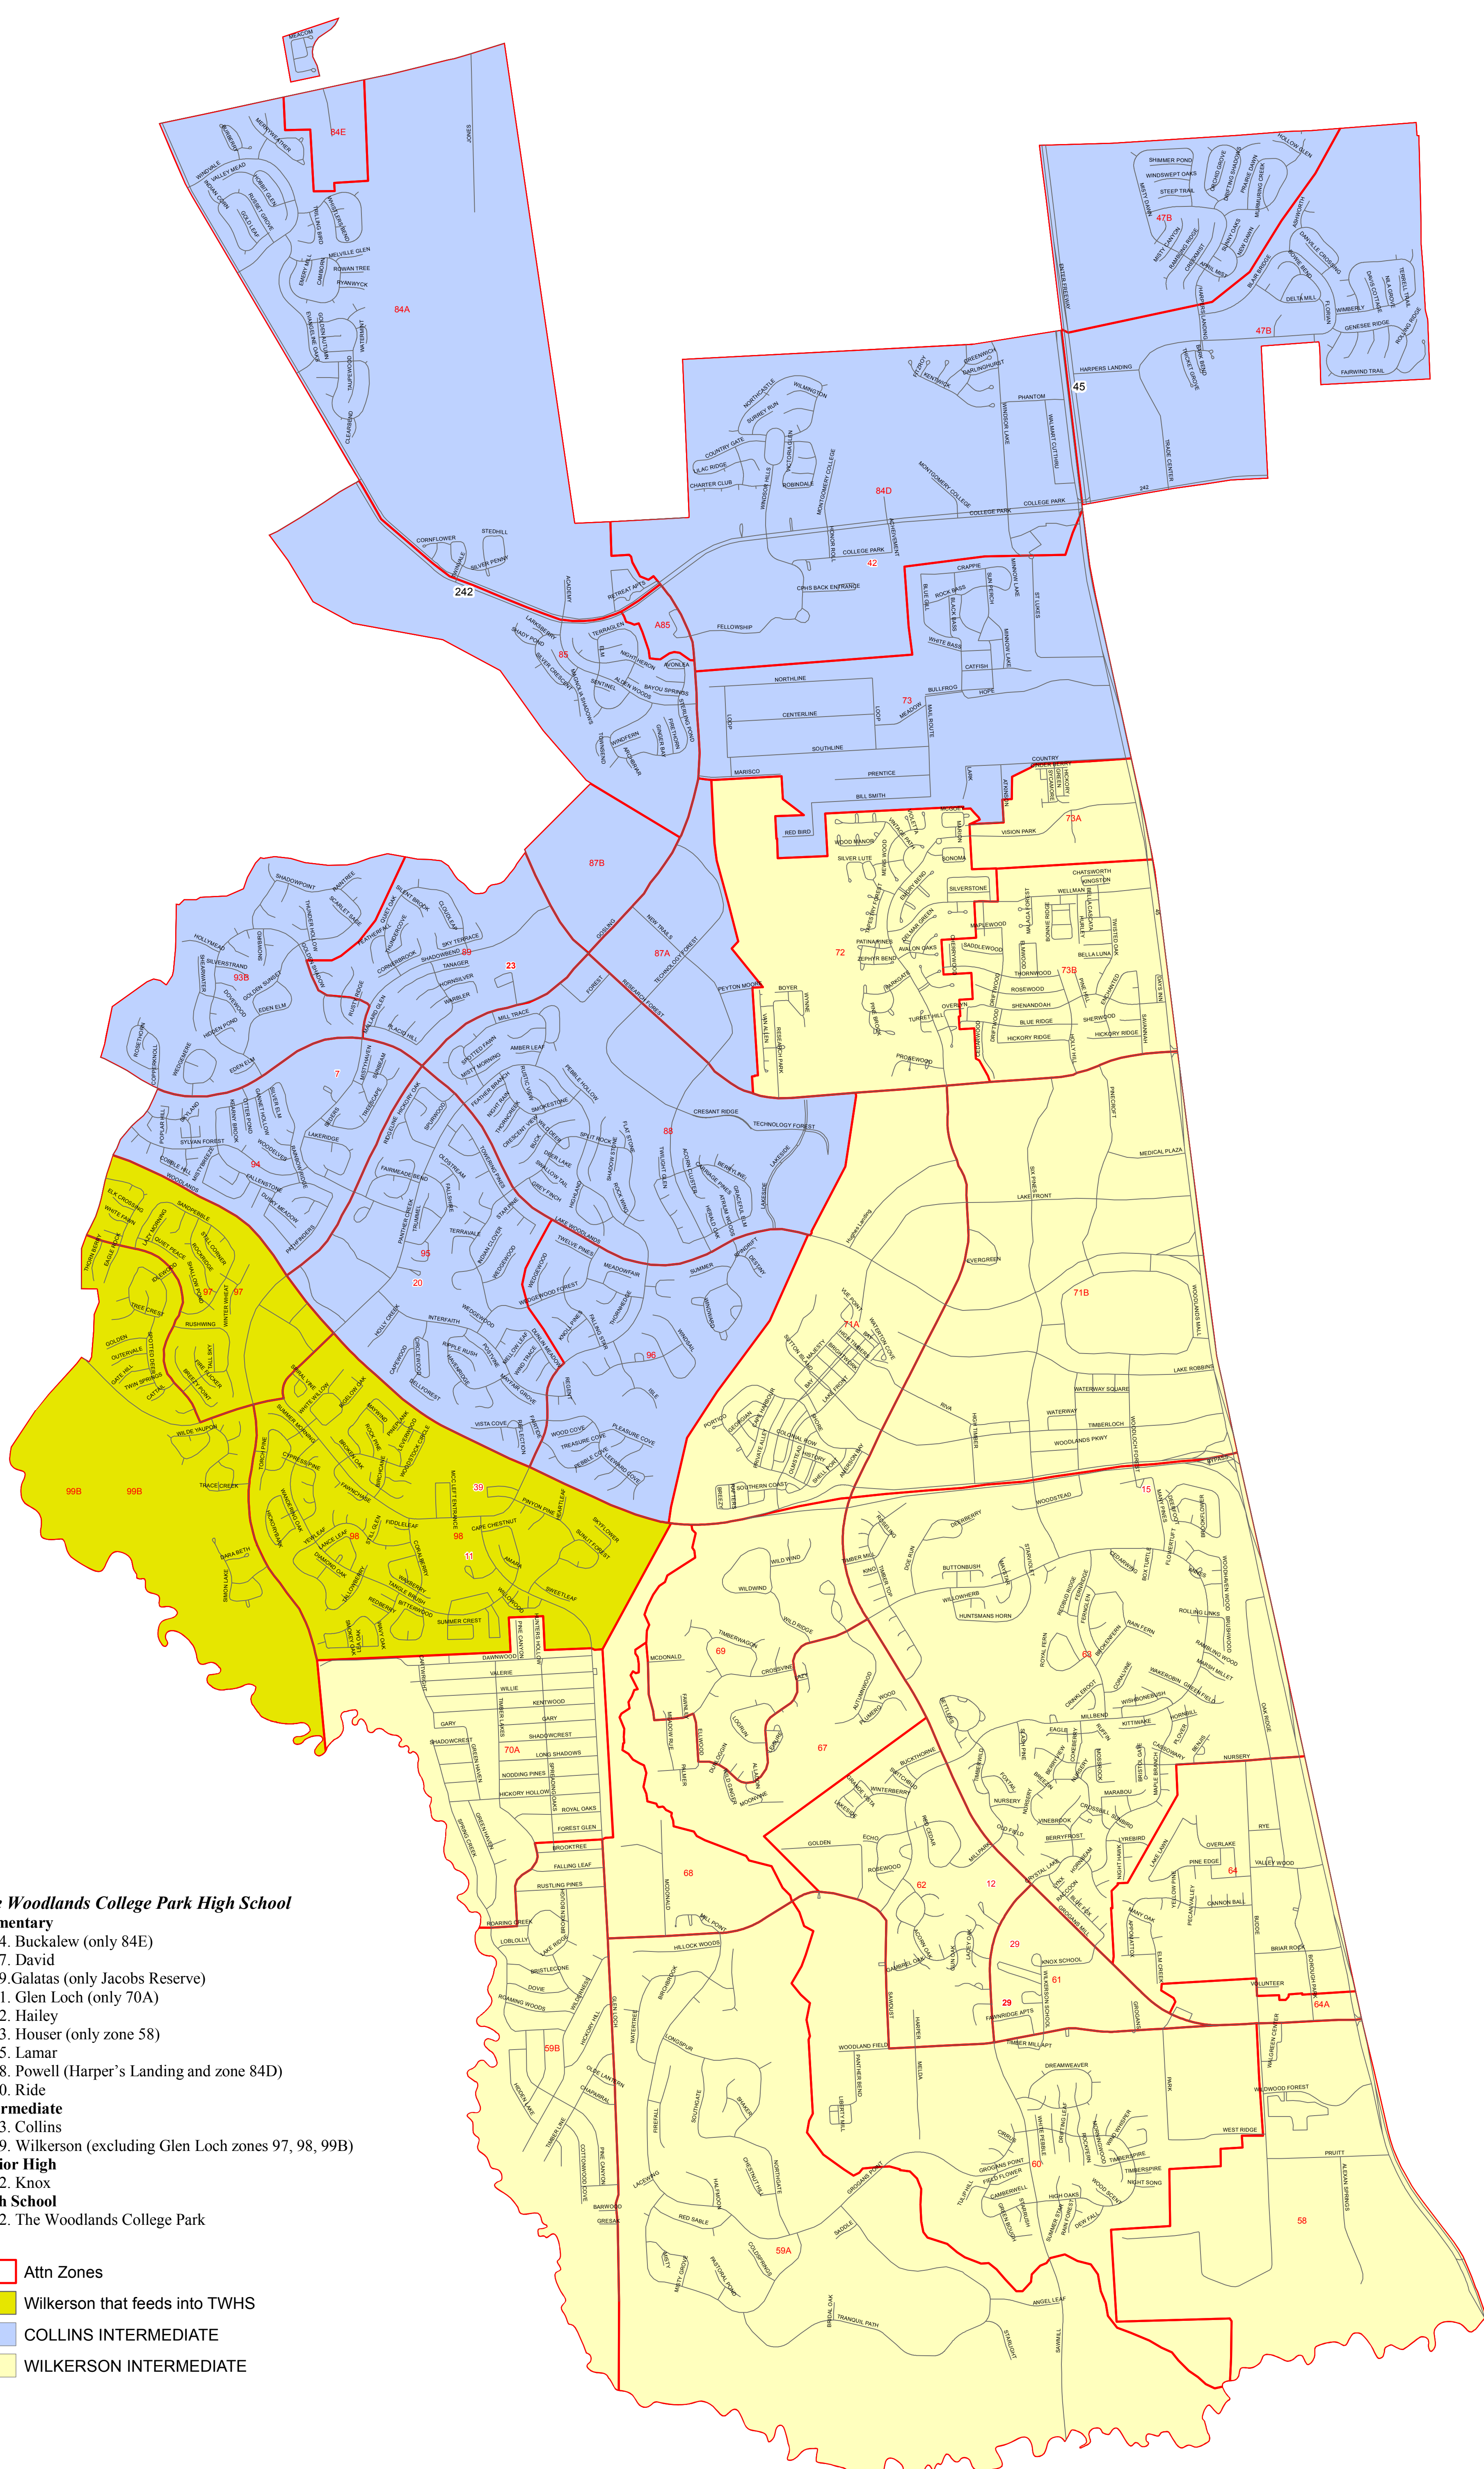

Conroe Independent School District College Park High School Intermediate Feeder Map 2022-2023 School Year Boundaries

- The Woodlands College Park High School**
- Elementary**
- 4. Buckalew (only 84E)
 - 7. David
 - 9. Galatas (only Jacobs Reserve)
 - 11. Glen Loch (only 70A)
 - 12. Hailey
 - 13. Houser (only zone 58)
 - 15. Lamar
 - 18. Powell (Harper's Landing and zone 84D)
 - 20. Ride
- Intermediate**
- 23. Collins
 - 29. Wilkerson (excluding Glen Loch zones 97, 98, 99B)
- Junior High**
- 32. Knox
- High School**
- 42. The Woodlands College Park

- Attn Zones
- Wilkerson that feeds into TWHS
- COLLINS INTERMEDIATE
- WILKERSON INTERMEDIATE