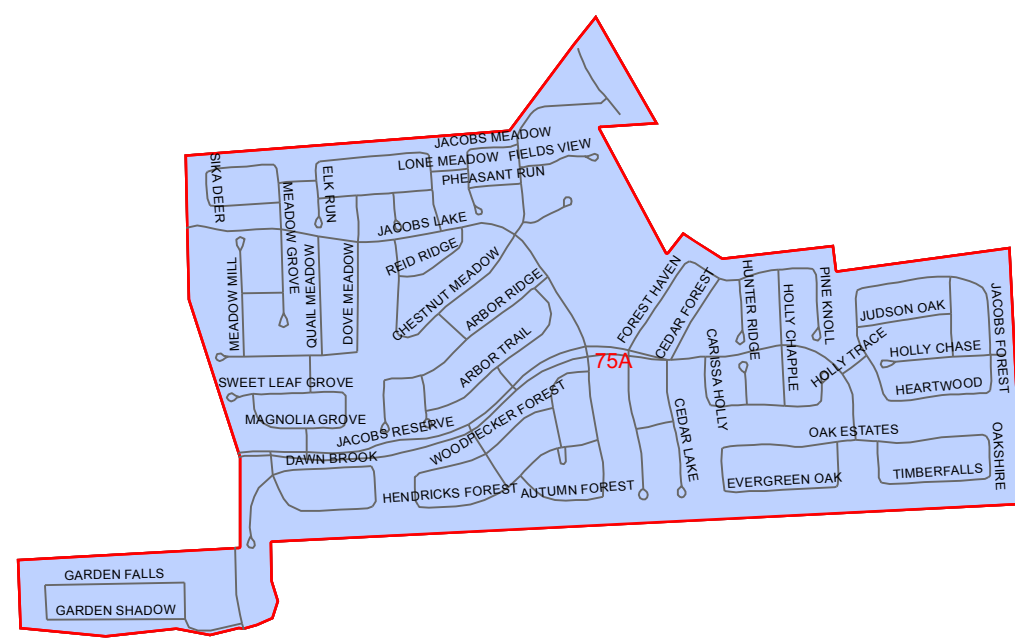

Conroe Independent School District College Park High School Intermediate Feeder Map 2022-2023 School Year Boundaries

- The Woodlands College Park High School**
- Elementary**
- 4. Buckalew (only 84E)
 - 7. David
 - 9. Galatas (only Jacobs Reserve)
 - 11. Glen Loch (only 70A)
 - 12. Hailey
 - 13. Houser (only zone 58)
 - 15. Lamar
 - 18. Powell (Harper's Landing and zone 84D)
 - 20. Ride
- Intermediate**
- 23. Collins
 - 29. Wilkerson (excluding Glen Loch zones 97, 98, 99B)
- Junior High**
- 32. Knox
- High School**
- 42. The Woodlands College Park

- Attn Zones
- Wilkerson that feeds into TWHS
- COLLINS INTERMEDIATE
- WILKERSON INTERMEDIATE