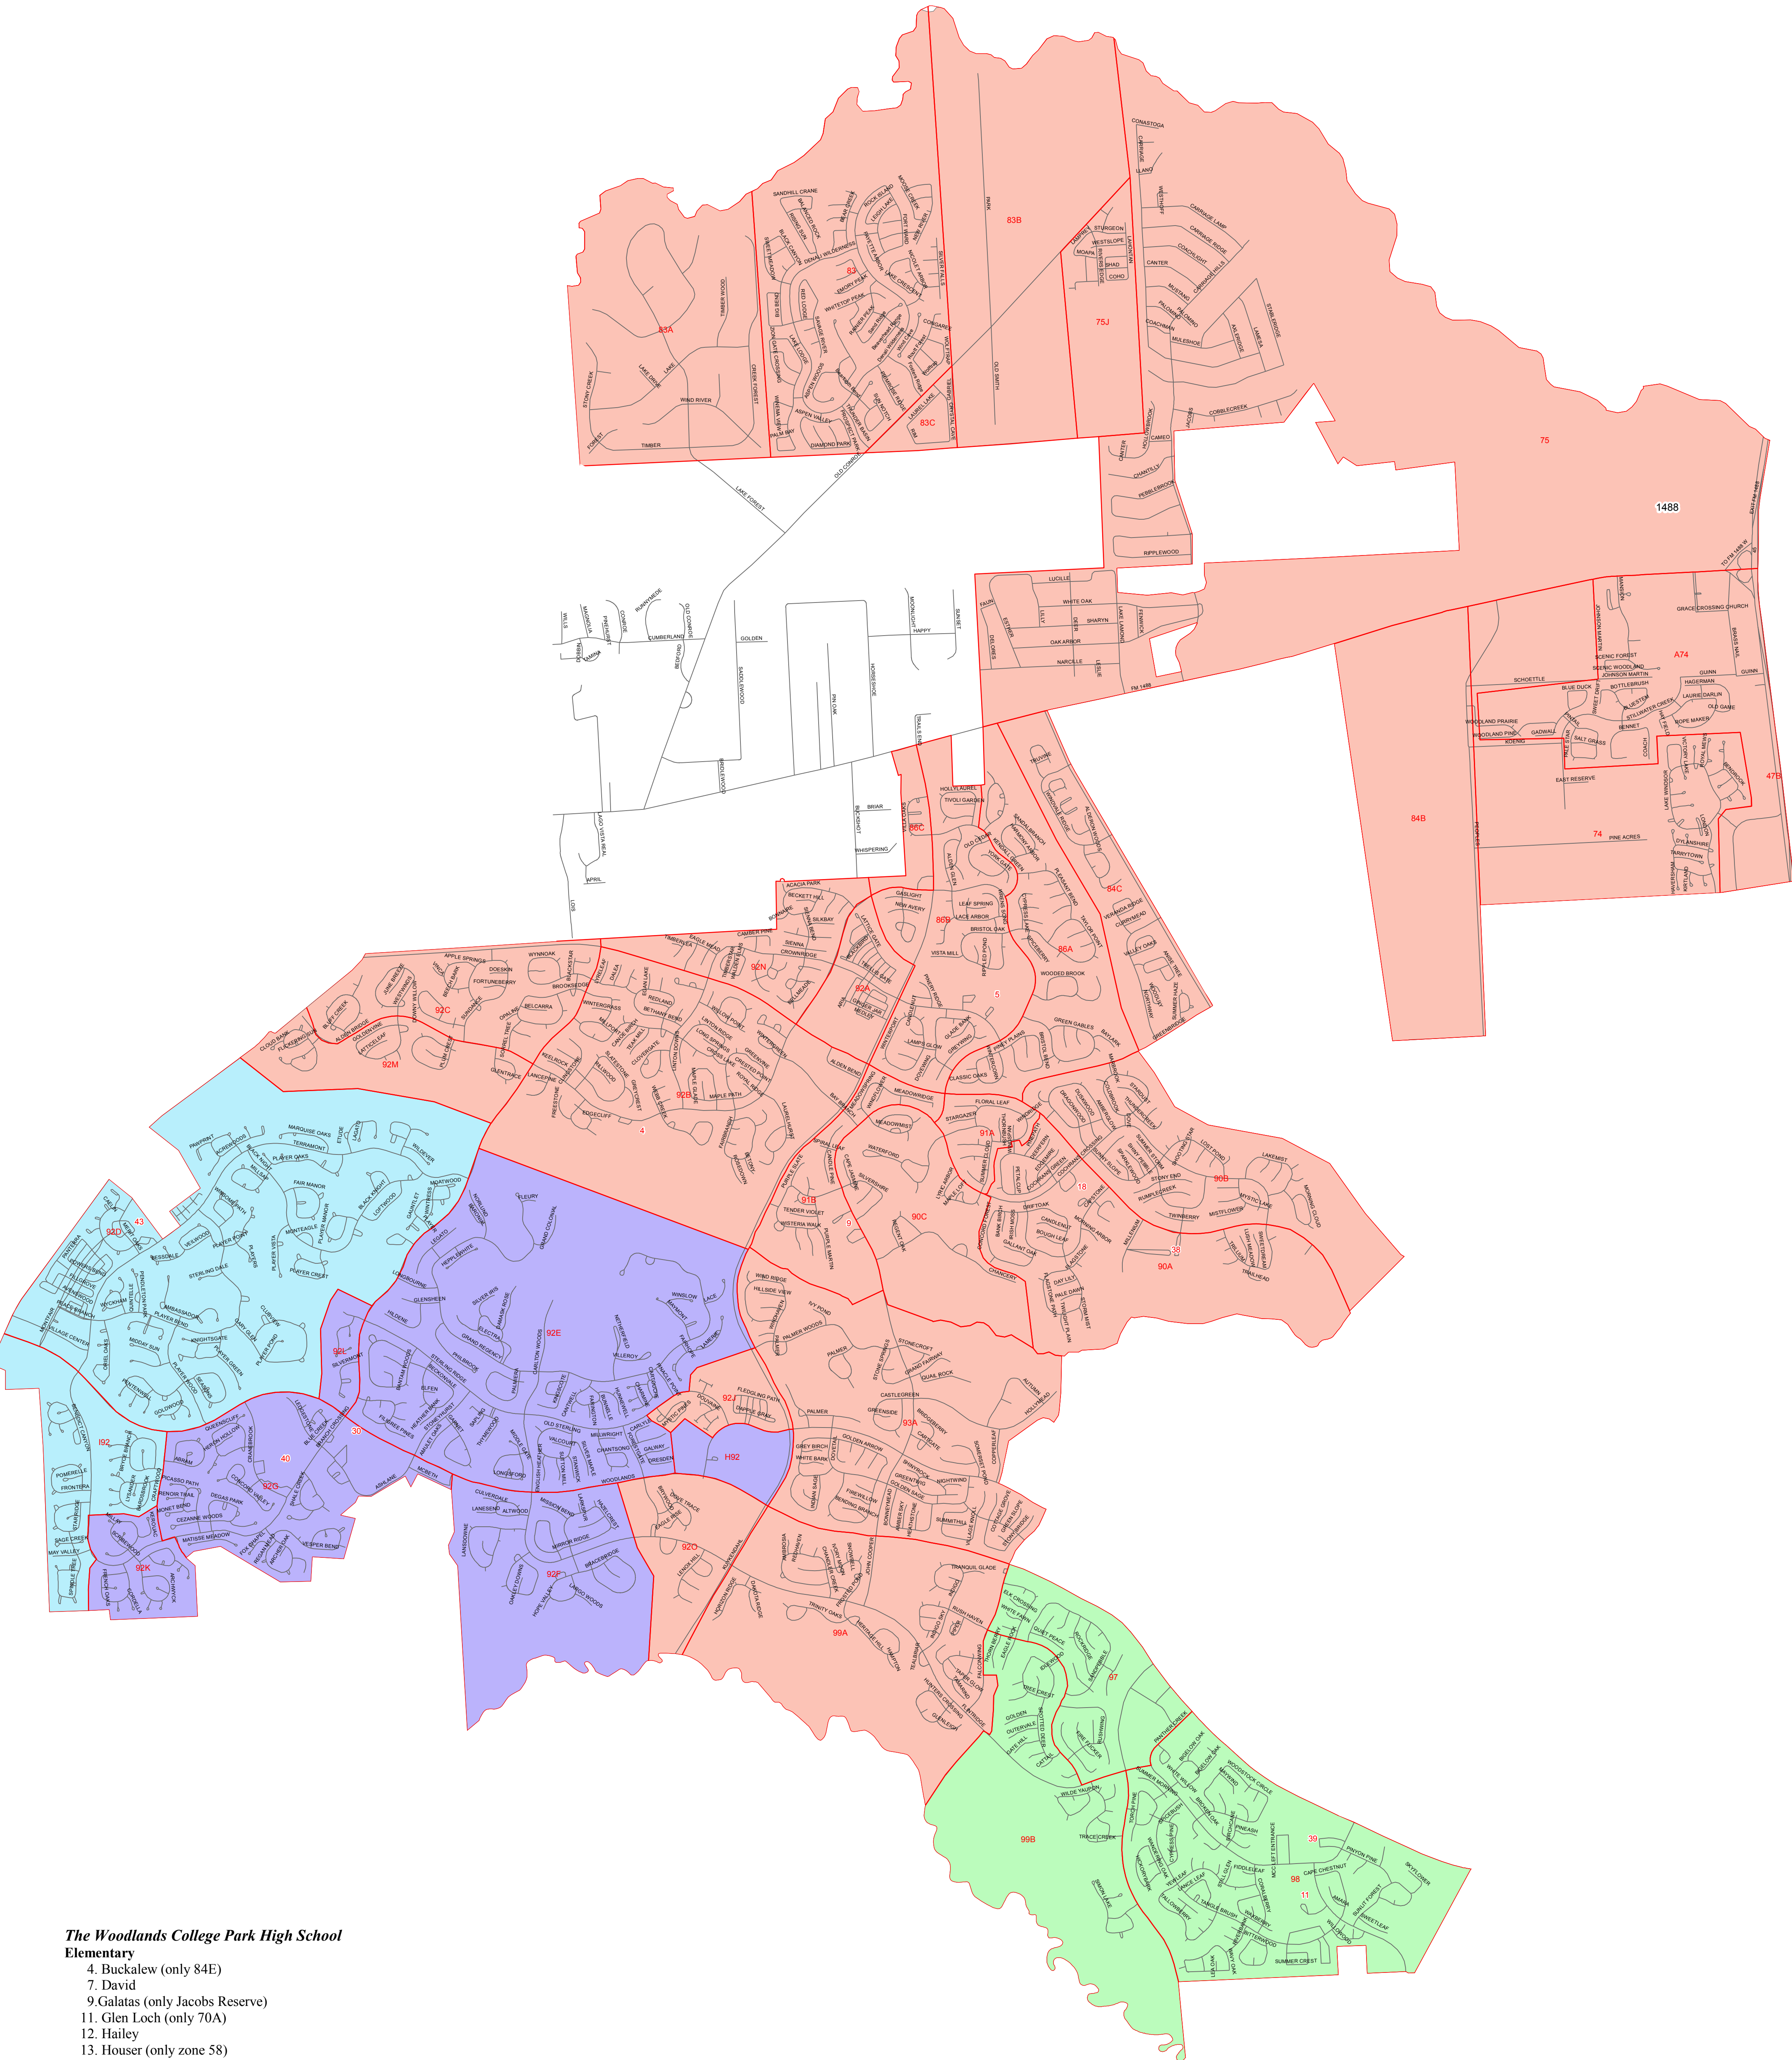

**Conroe Independent School District
The Woodlands High School Intermediate Feeder Map
2022-2023 School Year Boundaries**

The Woodlands College Park High School

Elementary

- 4. Buckalew (only 84E)
- 7. David
- 9. Galatas (only Jacobs Reserve)
- 11. Glen Loch (only 70A)
- 12. Hailey
- 13. Houser (only zone 58)
- 15. Lamar
- 18. Powell (Harper's Landing and zone 84D)
- 20. Ride

Intermediate

- 23. Collins
- 29. Wilkerson (excluding Glen Loch zones 97, 98, 99B)

Junior High

- 32. Knox

High School

- 42. The Woodlands College Park

- Attn Zones
- DERETCHIN FLEX
- MITCHELL INTERMEDIATE
- TOUGH FLEX
- WILKERSON INTERMEDIATE