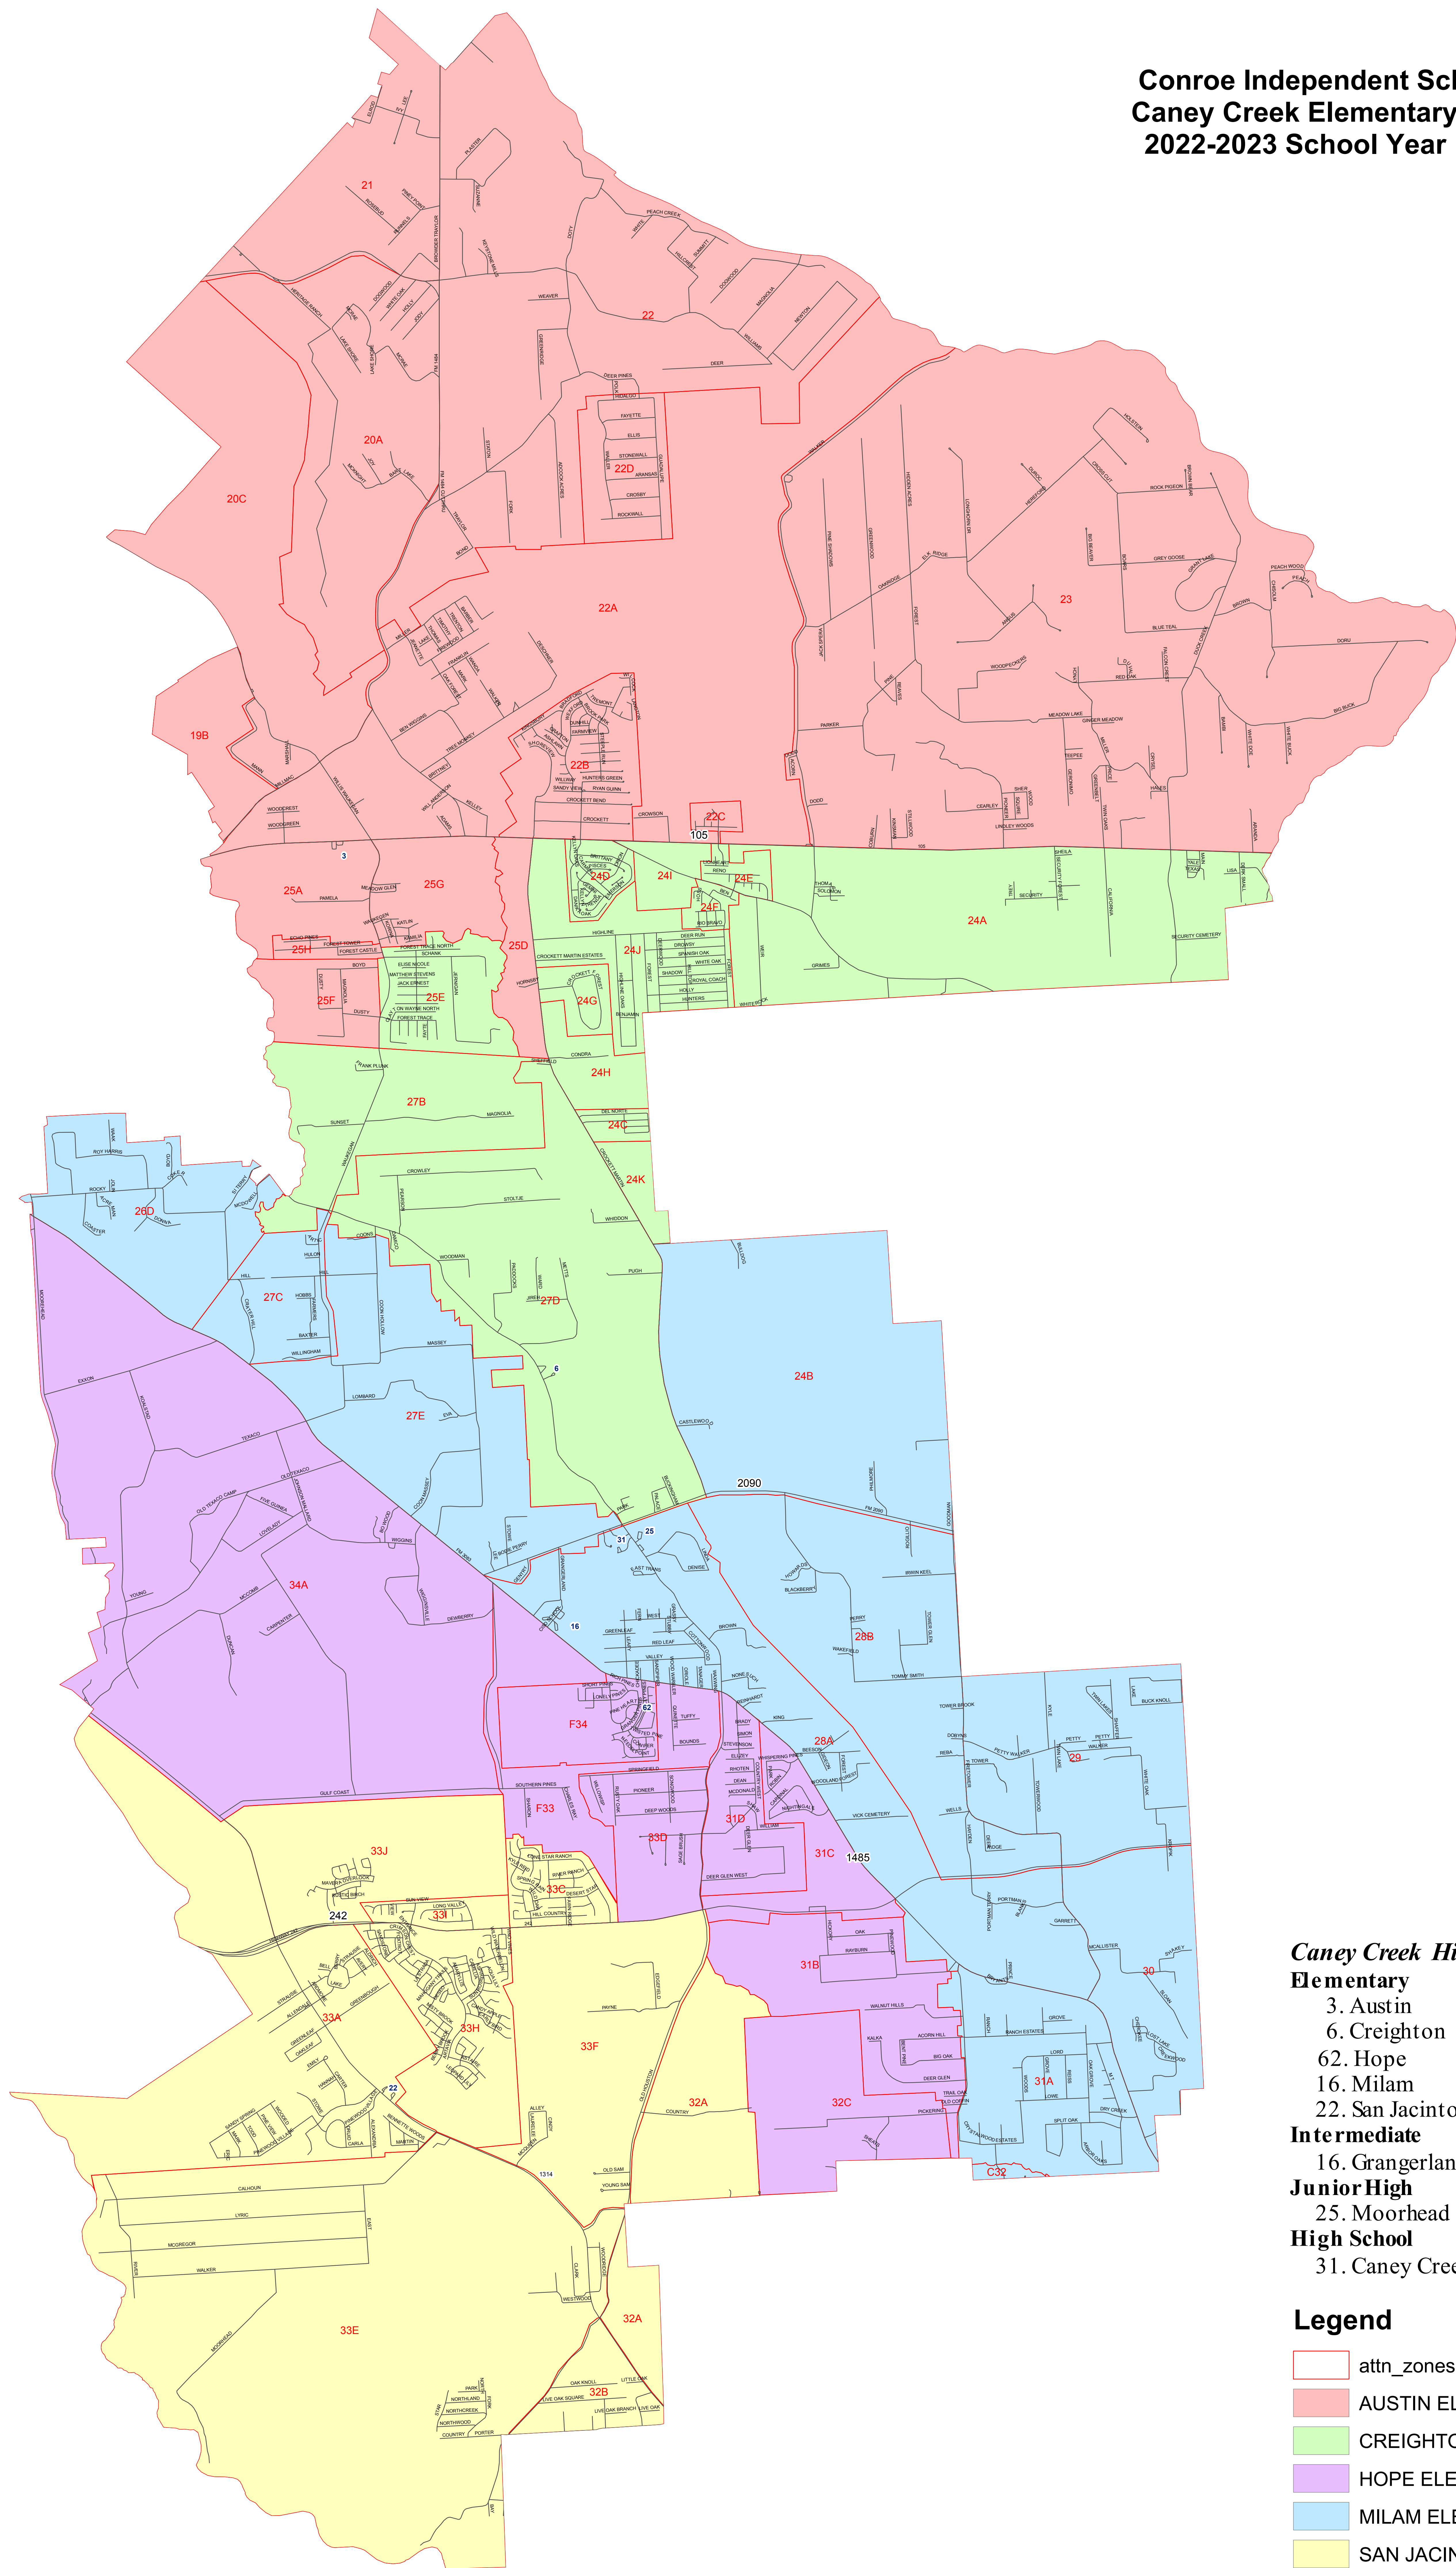

**Conroe Independent School District  
Caney Creek Elementary Feeder Map  
2022-2023 School Year Boundaries**

- Caney Creek High School**
- 3. Austin
  - 6. Creighton
  - 62. Hope
  - 16. Milam
  - 22. San Jacinto
- Intermediate**
- 16. Grangerland
- Junior High**
- 25. Moorhead
- High School**
- 31. Caney Creek

**Legend**

- attn\_zones22\_23
- AUSTIN ELEMENTARY
- CREIGHTON ELEMENTARY
- HOPE ELEMENTARY
- MILAM ELEMENTARY
- SAN JACINTO ELEMENTARY