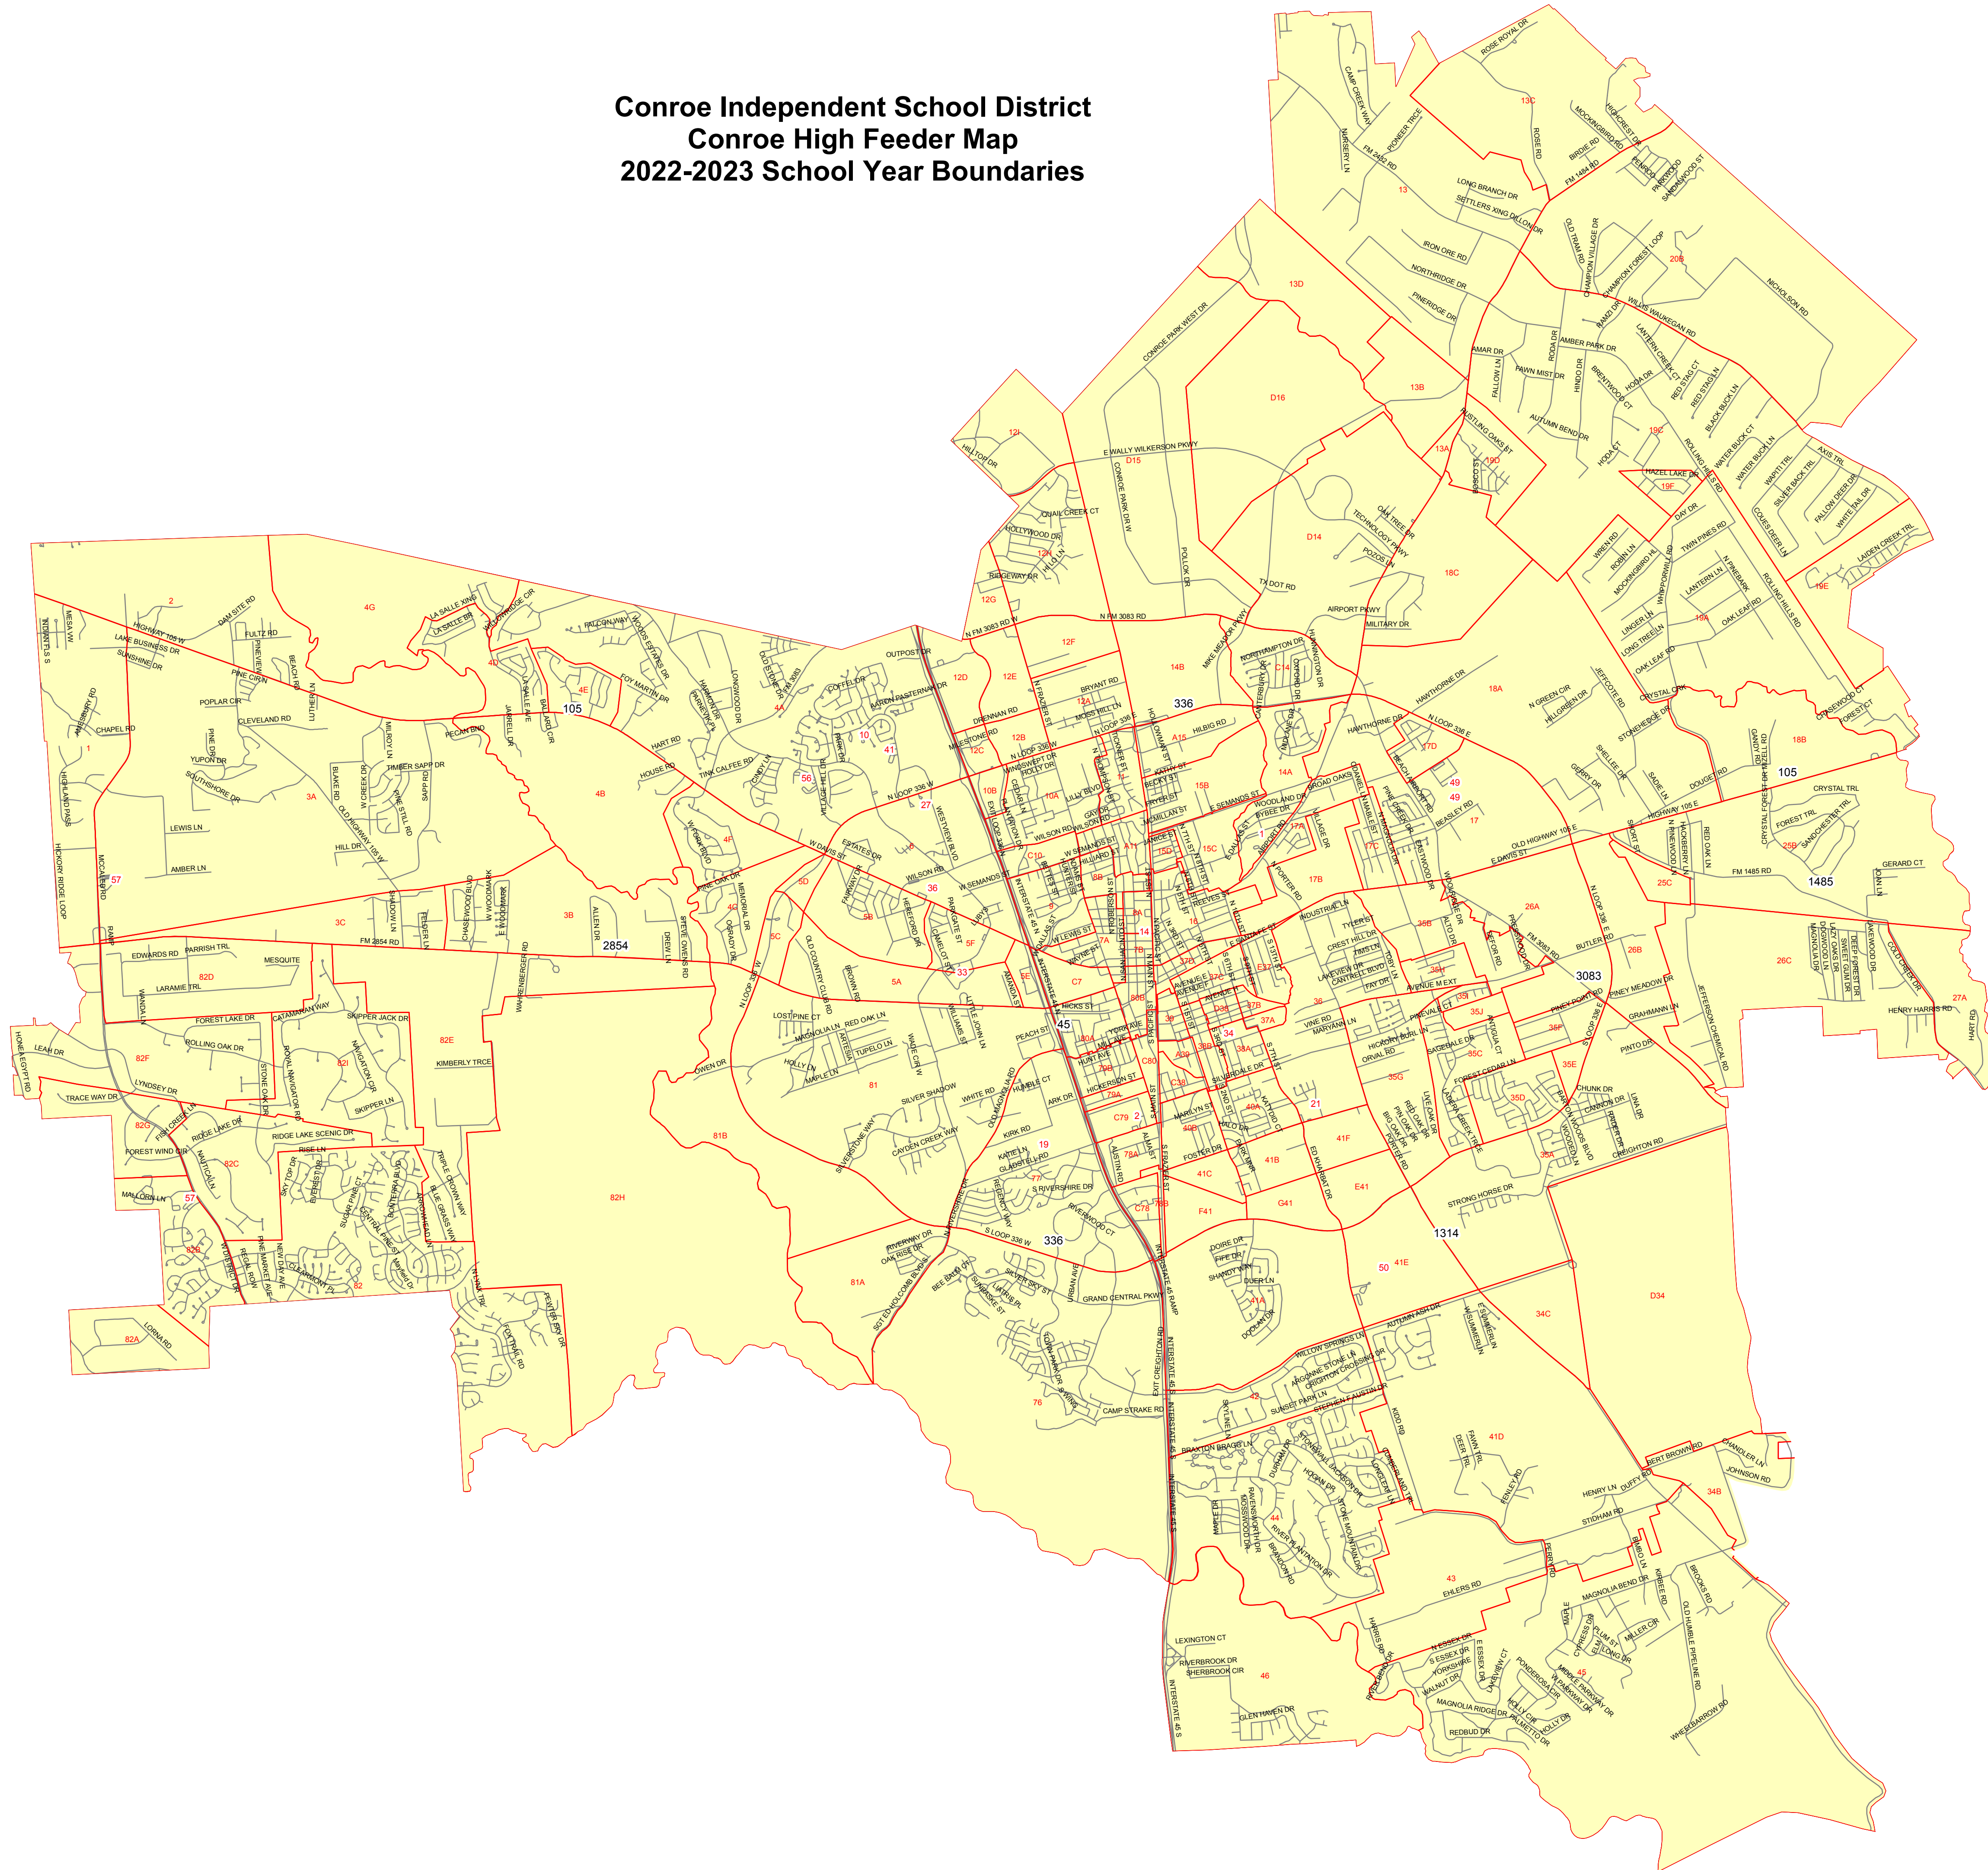

Conroe Independent School District Conroe High Feeder Map 2022-2023 School Year Boundaries

**Conroe High School
Elementary**

- 1. Anderson
- 2. Armstrong
- 10. Giesinger
- 64. Gordon-Reed
- 14. Houston
- 49. Patterson
- 27. Reaves
- 19. Rice
- 21. Runyan
- 57. Stewart
- 50. Wilkinson