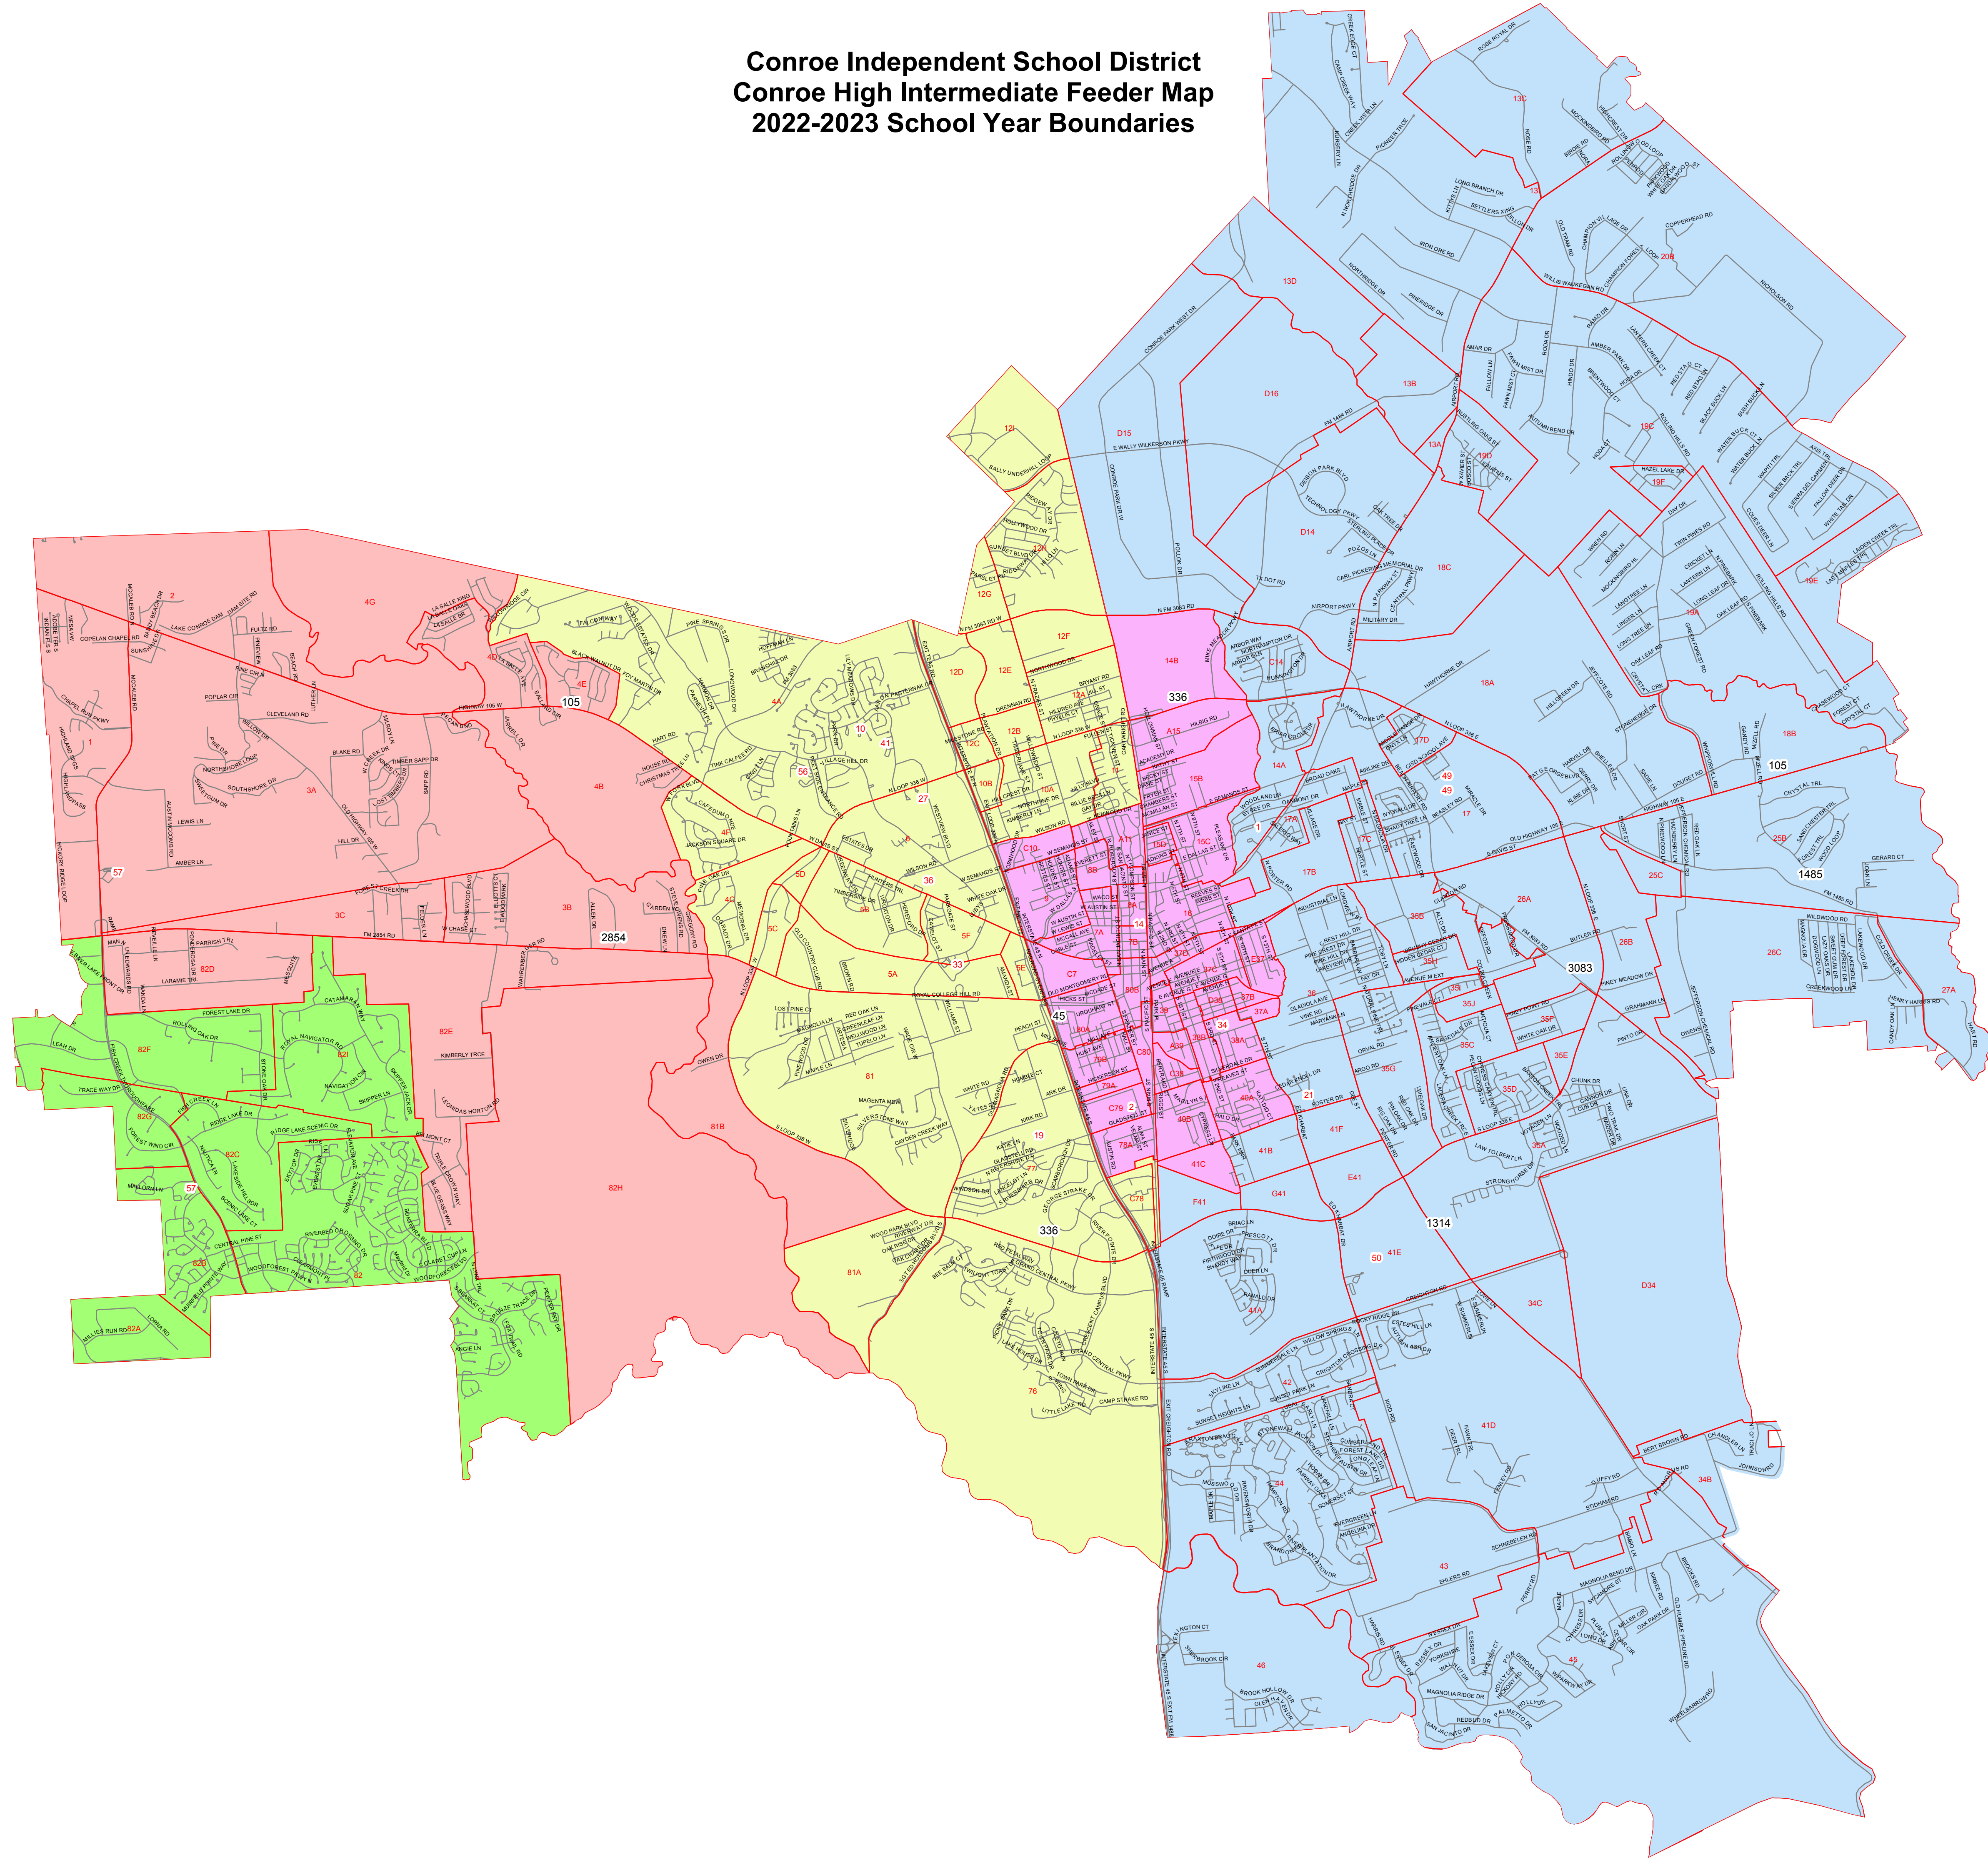

Conroe Independent School District Conroe High Intermediate Feeder Map 2022-2023 School Year Boundaries

- Conroe High School**
- Elementary**
- 1. Anderson
- 2. Armstrong
- 10. Giesinger
- 64. Gordon-Reed
- 14. Houston
- 49. Patterson
- 27. Reaves
- 19. Rice
- 21. Runyan
- 57. Stewart
- 50. Wilkinson
- Intermediate**
- 49. Bozman
- 41. Cryar
- 14. Travis
- Junior High**
- 56. Peet
- 49. Stockton
- High School**
- 33. Conroe 9th Grade Campus
- 36. Conroe
- Washington High School**
- 34. Washington

- Attn_Zones
- BOZMAN INTERMEDIATE
- CRYAR INTERMEDIATE
- GORDON-REED FLEX
- STEWART FLEX
- TRAVIS INTERMEDIATE