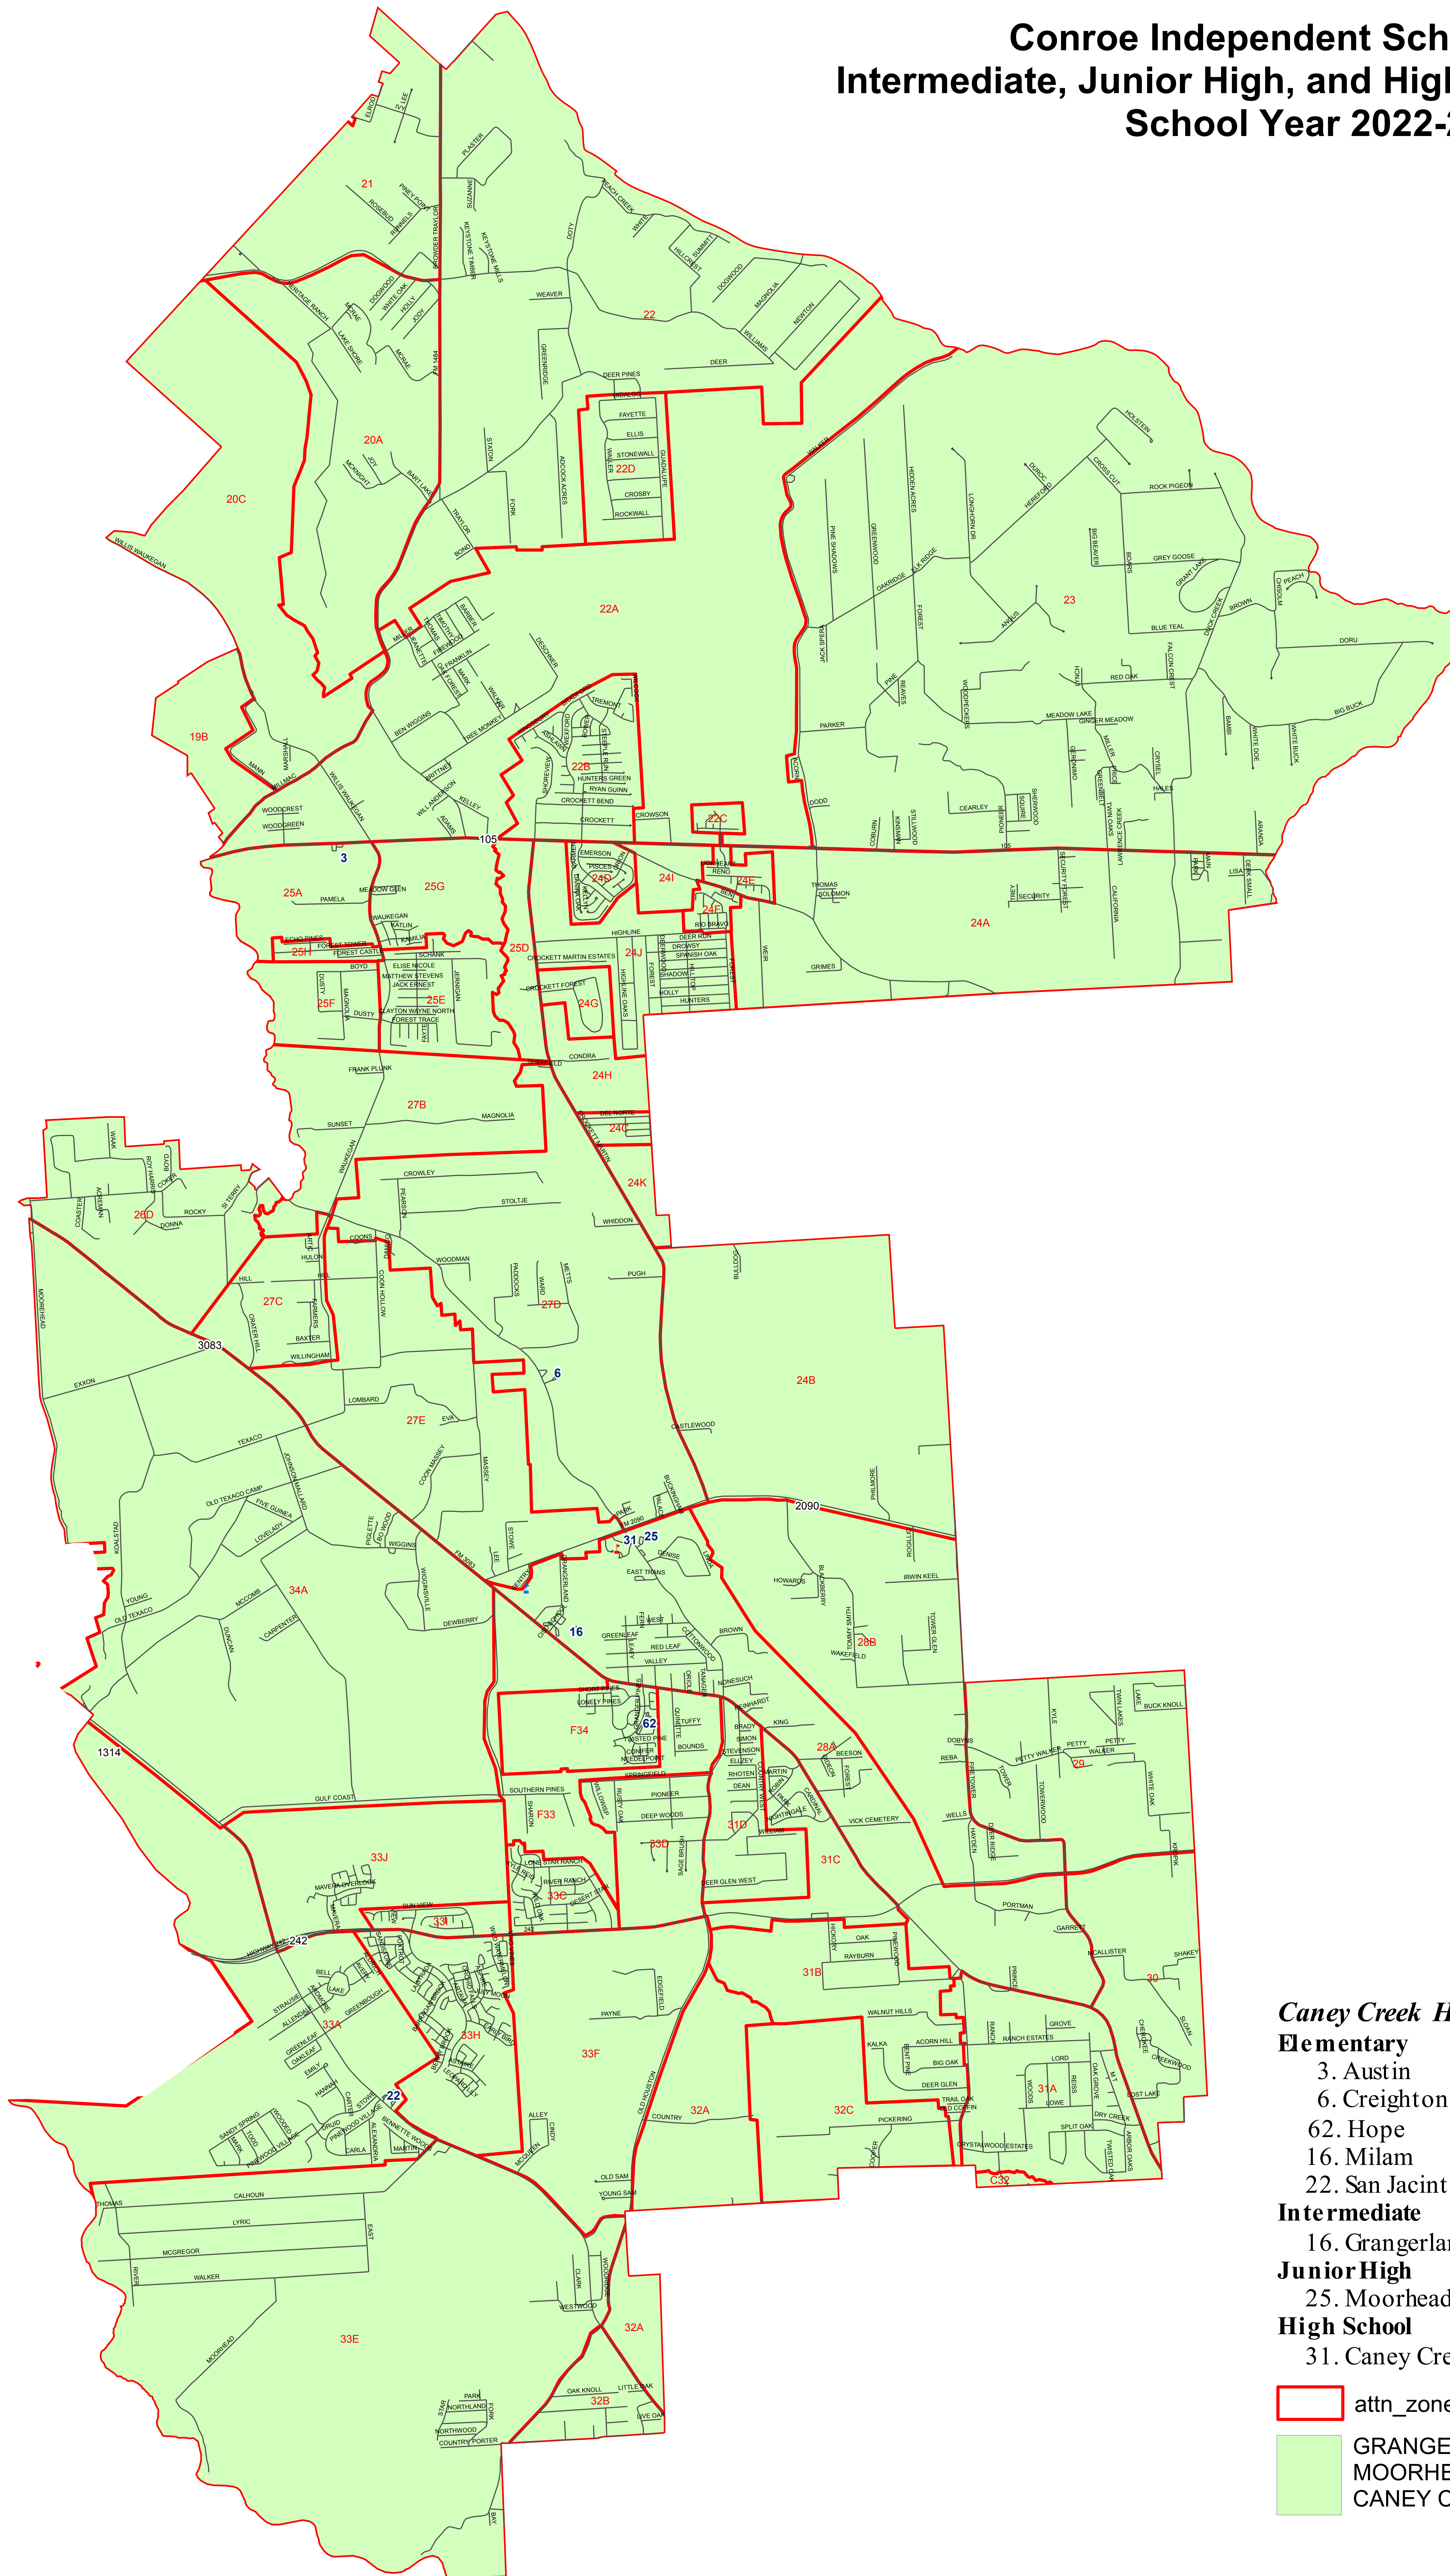

Conroe Independent School District Intermediate, Junior High, and High School Feeder Map School Year 2022-2023

Caney Creek High School

Elementary

- 3. Austin
- 6. Creighton
- 62. Hope
- 16. Milam
- 22. San Jacinto

Intermediate

- 16. Grangerland

Junior High

- 25. Moorhead

High School

- 31. Caney Creek

attn_zones22_23

GRANGERLAND INTERMEDIATE SCHOOL
 MOORHEAD JUNIOR HIGH SCHOOL
 CANEY CREEK HIGH SCHOOL