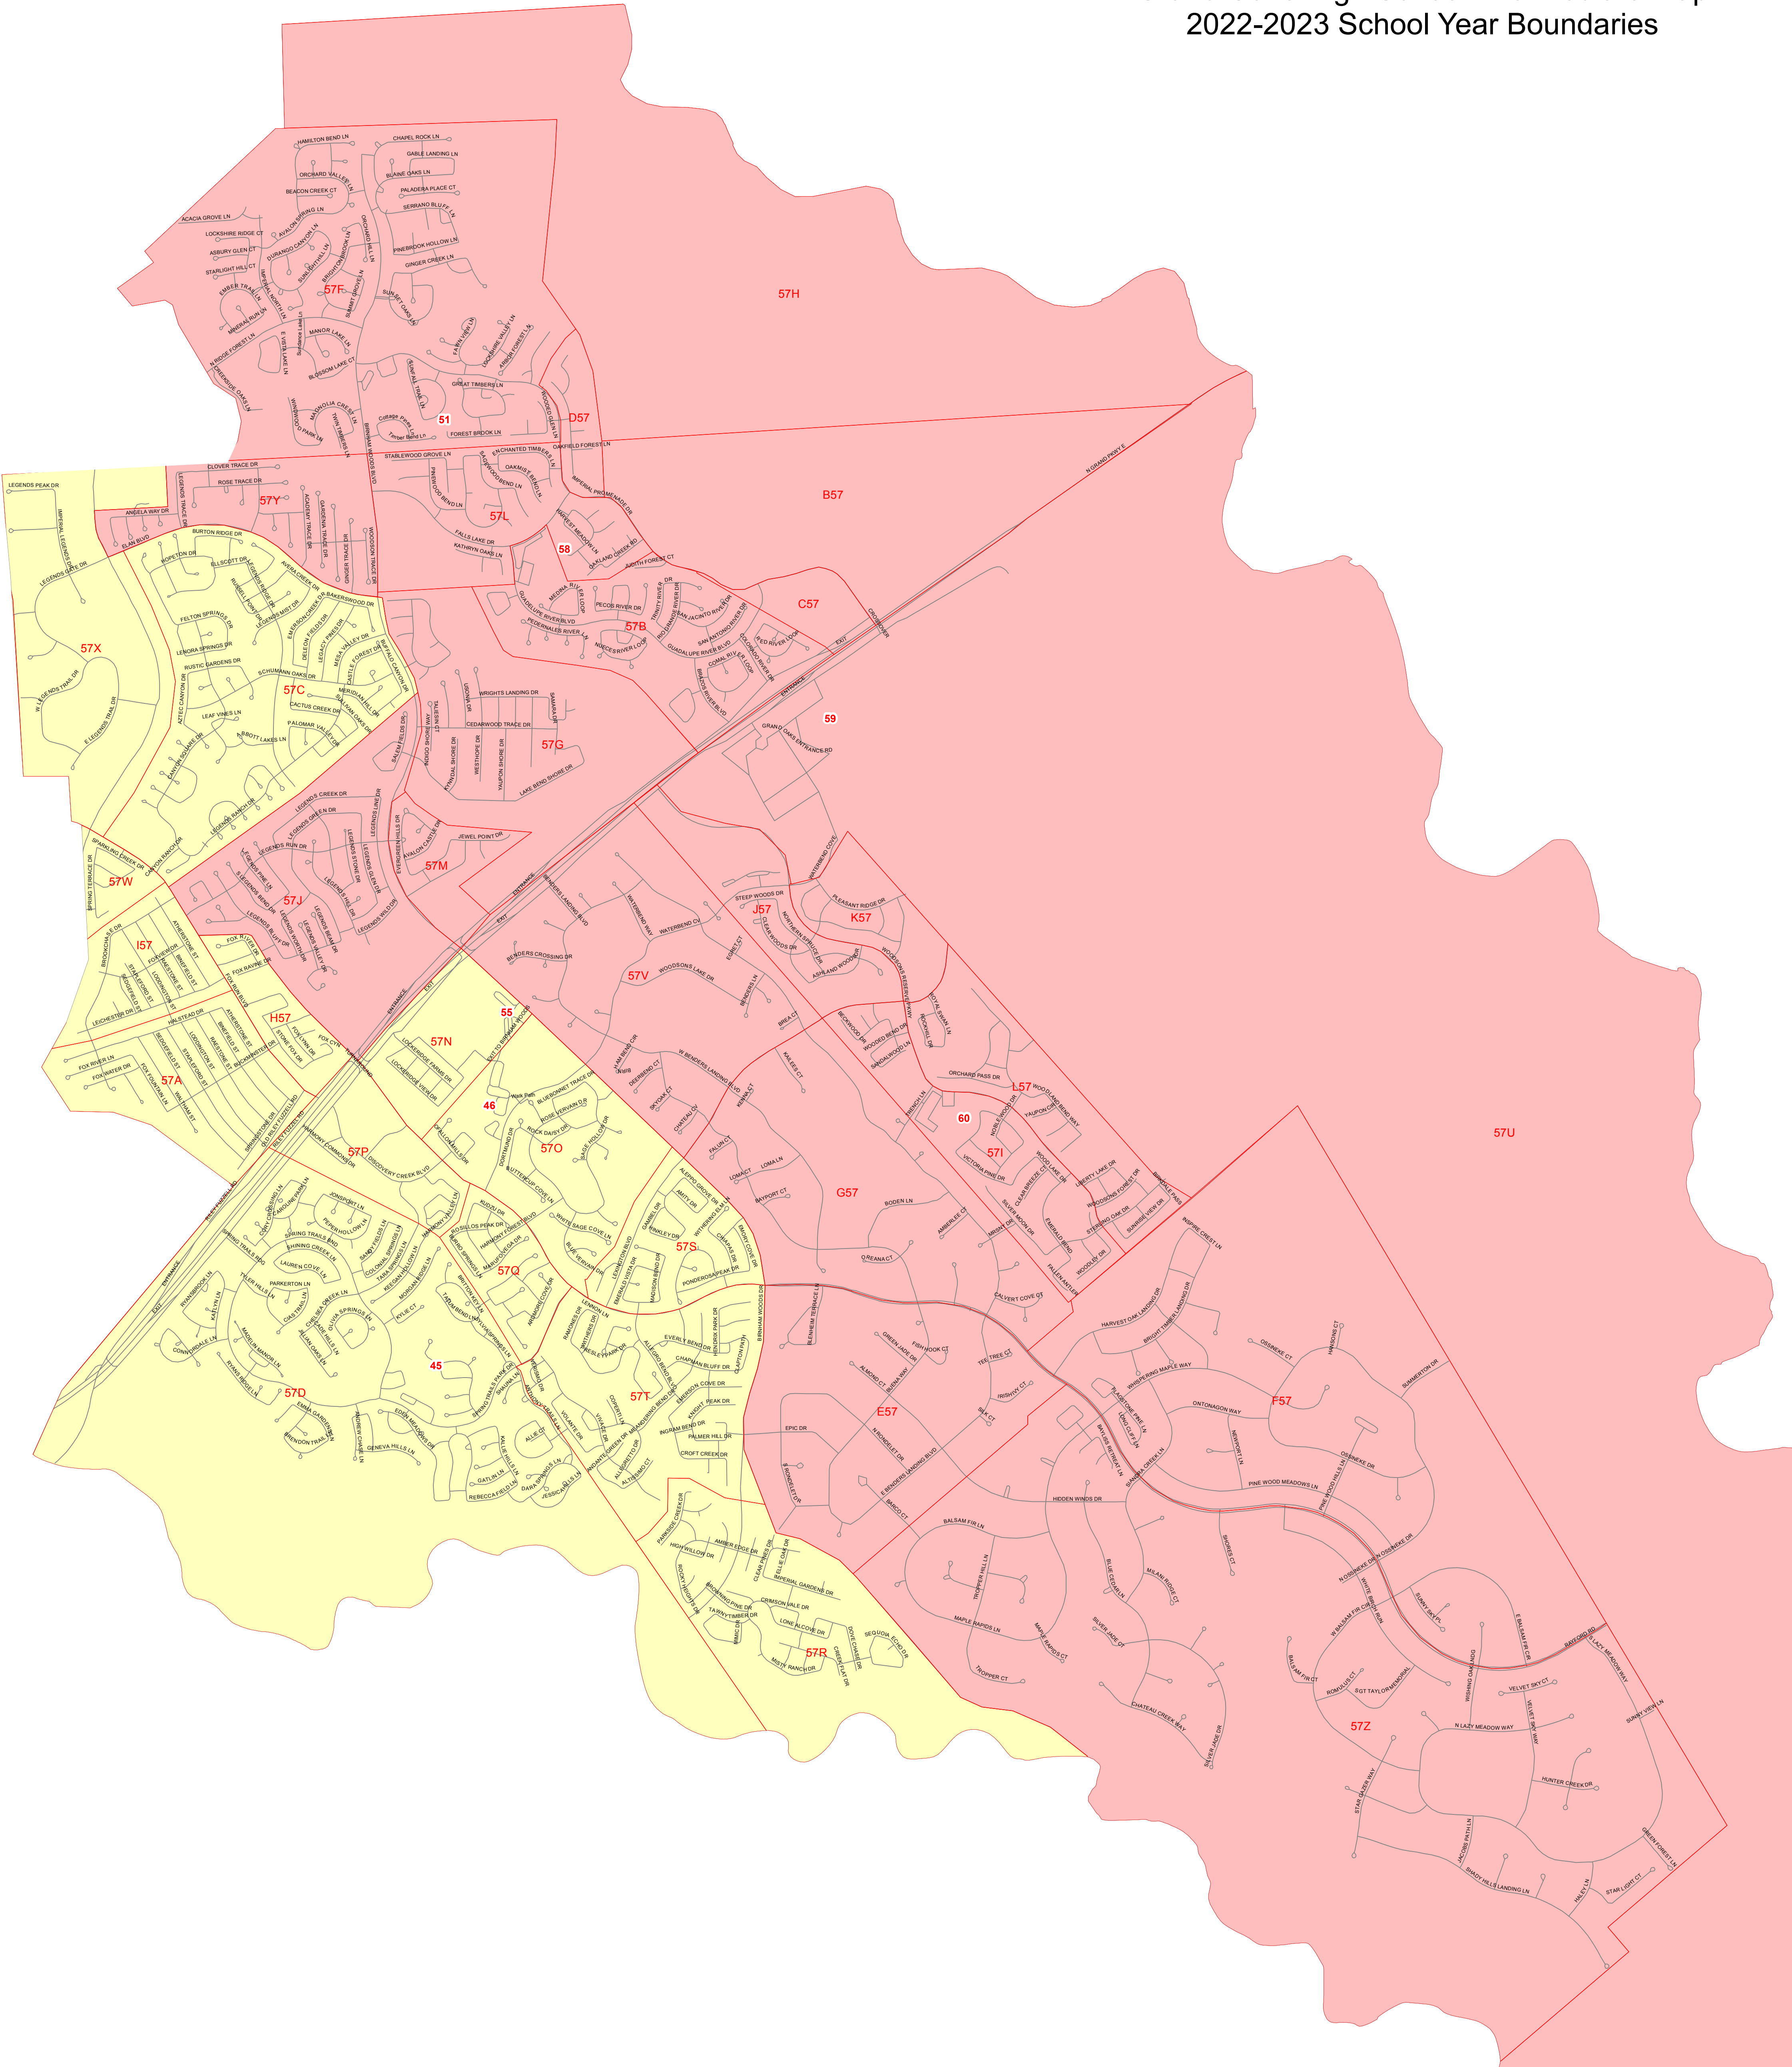

Conroe Independent School District
 Grand Oaks High School Intermediate Map
 2022-2023 School Year Boundaries

Grand Oaks High School

- Elementary**
- 51. Birnham Woods
- 58. Bradley
- 45. Broadway
- 8. Ford (only Fox Run and Spring Creek Pines)
- 55. Snyder
- Intermediate**
- 46. Cox
- 60. Clark
- Junior High**
- 46. York
- High School**
- 59. Grand Oaks

- Attn_Zones
- CLARK INTERMEDIATE
- COX INTERMEDIATE

Note: Only Fox Run and Spring Creek Pines subdivisions in Ford Elementary fall in the Grand Oaks High School feeder zone.