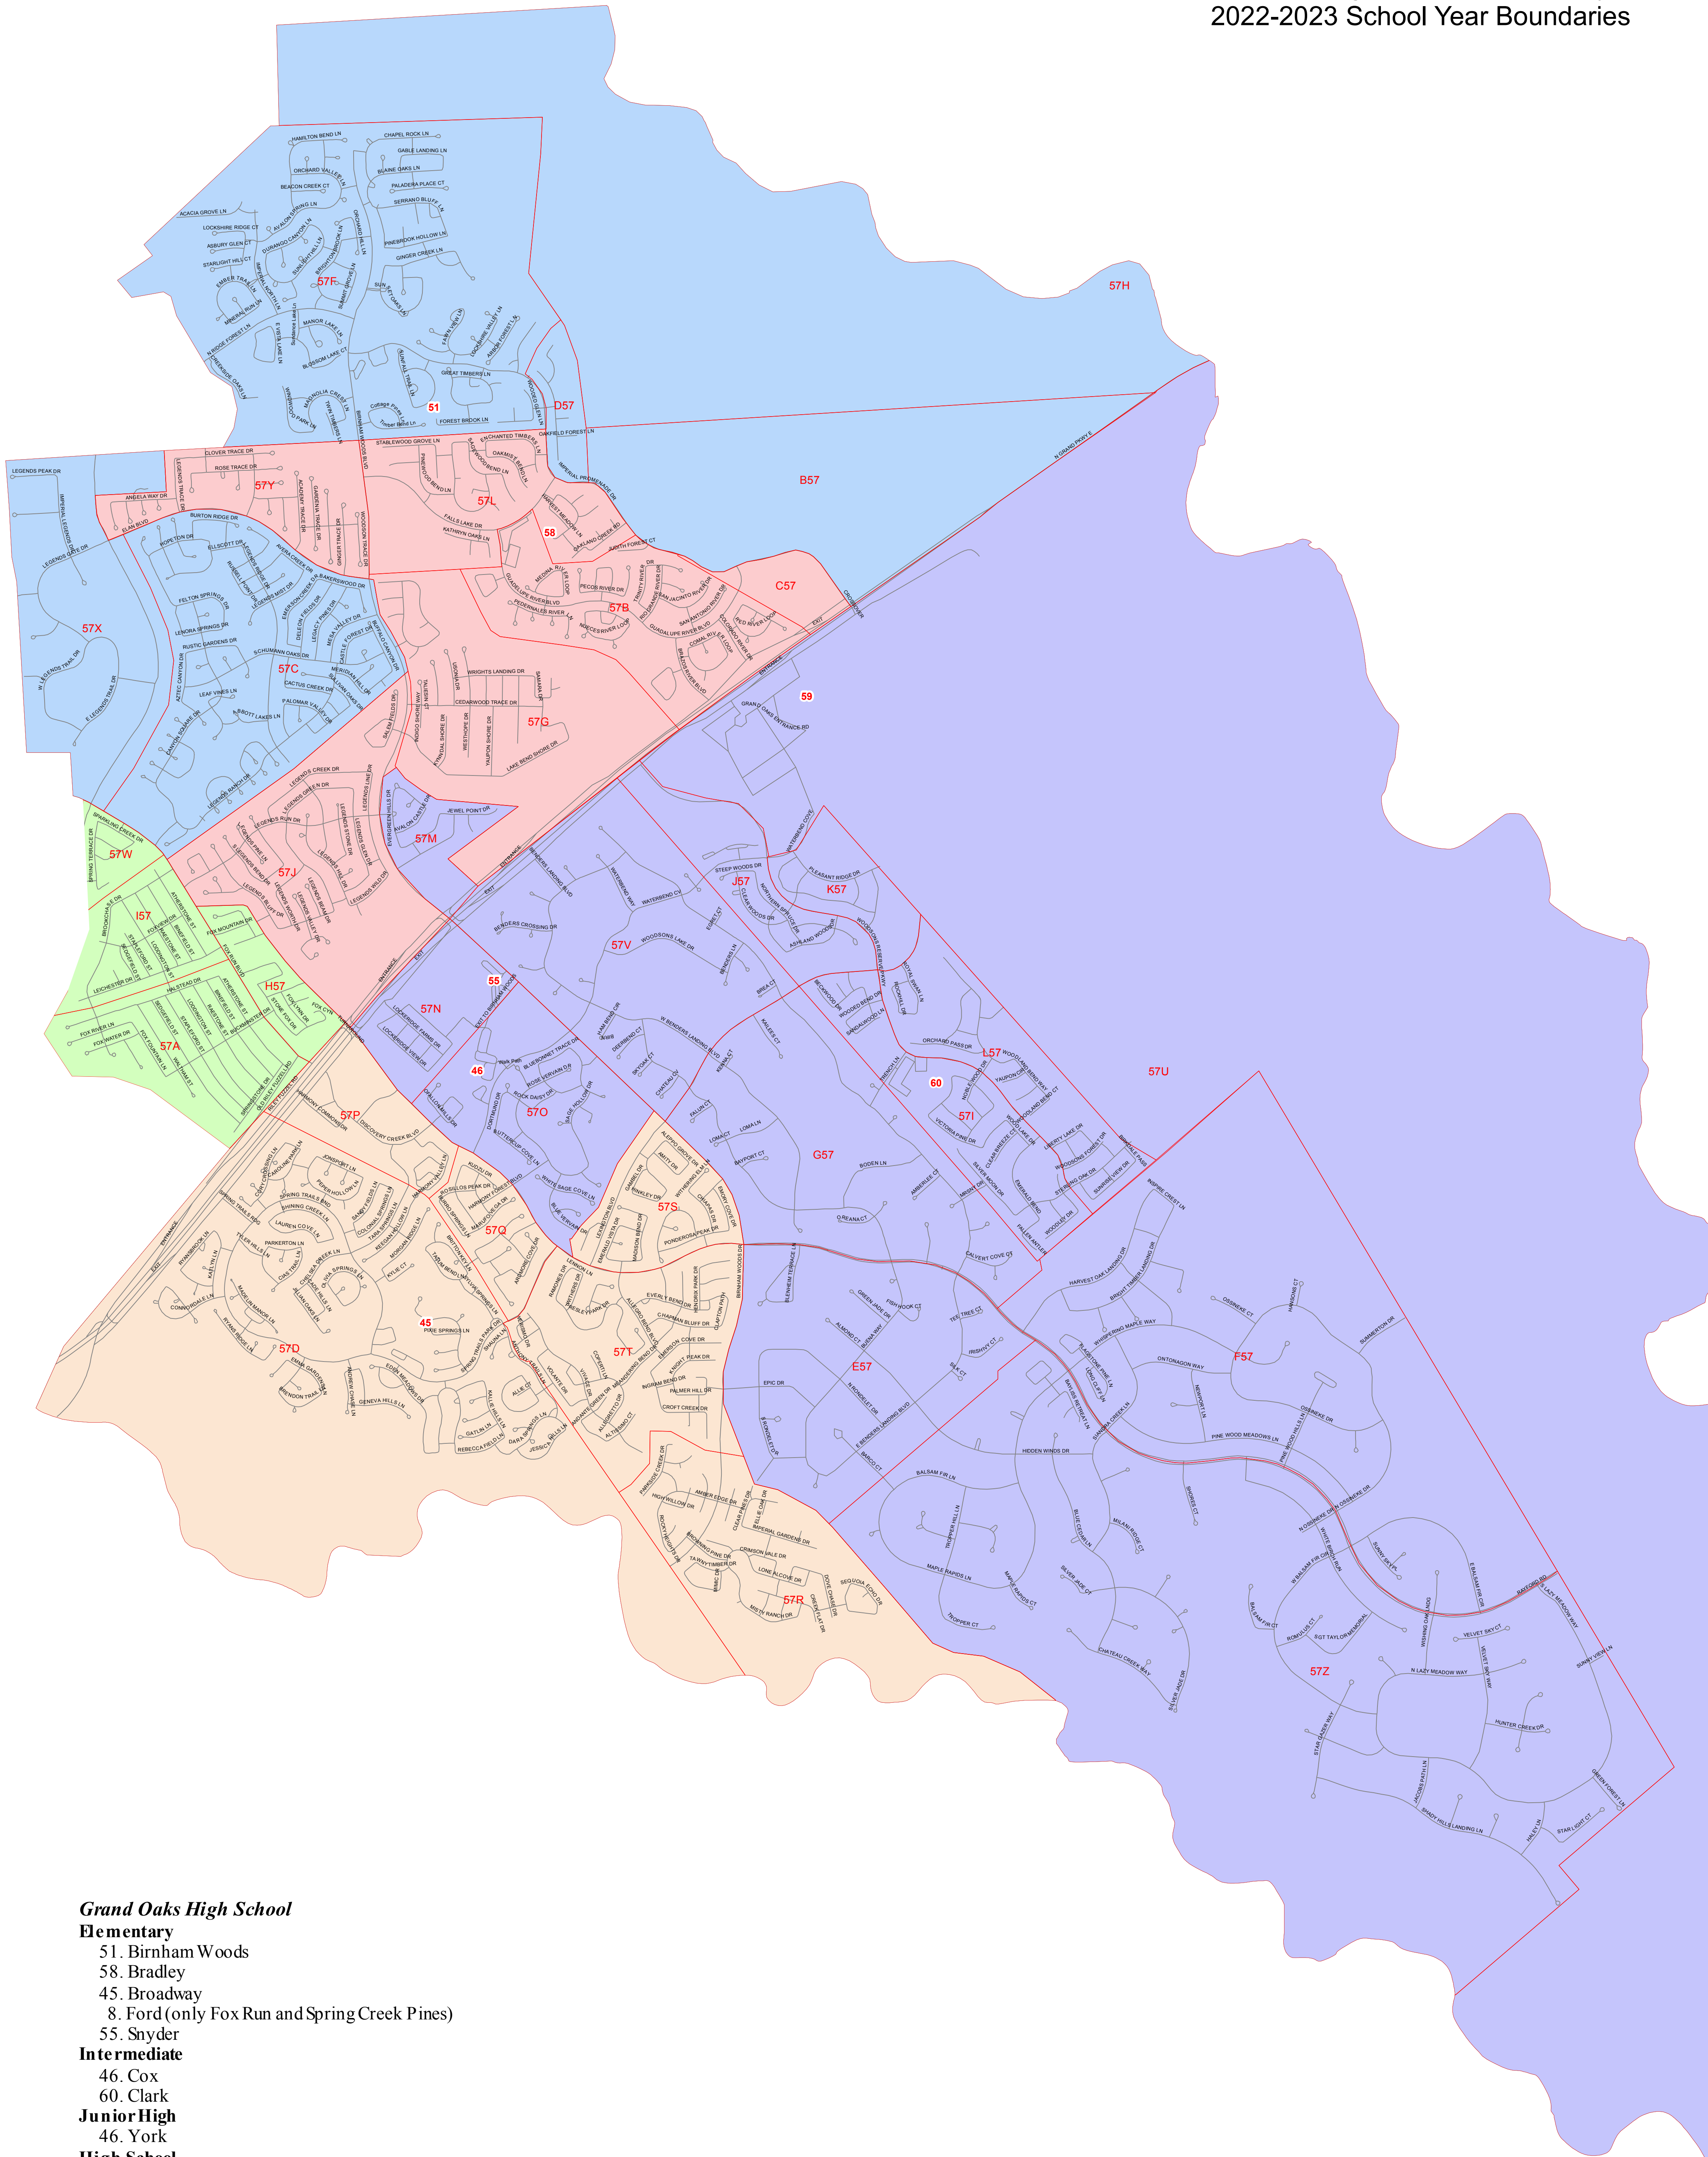

Conroe Independent School District  
 Grand Oaks High School Elementary Map  
 2022-2023 School Year Boundaries

**Grand Oaks High School  
 Elementary**

- 51. Birnham Woods
  - 58. Bradley
  - 45. Broadway
  - 8. Ford (only Fox Run and Spring Creek Pines)
  - 55. Snyder
- Intermediate**
- 46. Cox
  - 60. Clark
- Junior High**
- 46. York
- High School**
- 59. Grand Oaks

- Attn\_Zones
- BIRNHAM WOODS ELEMENTARY
- BRADLEY ELEMENTARY
- BROADWAY ELEMENTARY
- FORD ELEMENTARY
- SNYDER ELEMENTARY

Note: Only Fox Run and Spring Creek Pines subdivisions in Ford Elementary fall in the Grand Oaks High School feeder zone.