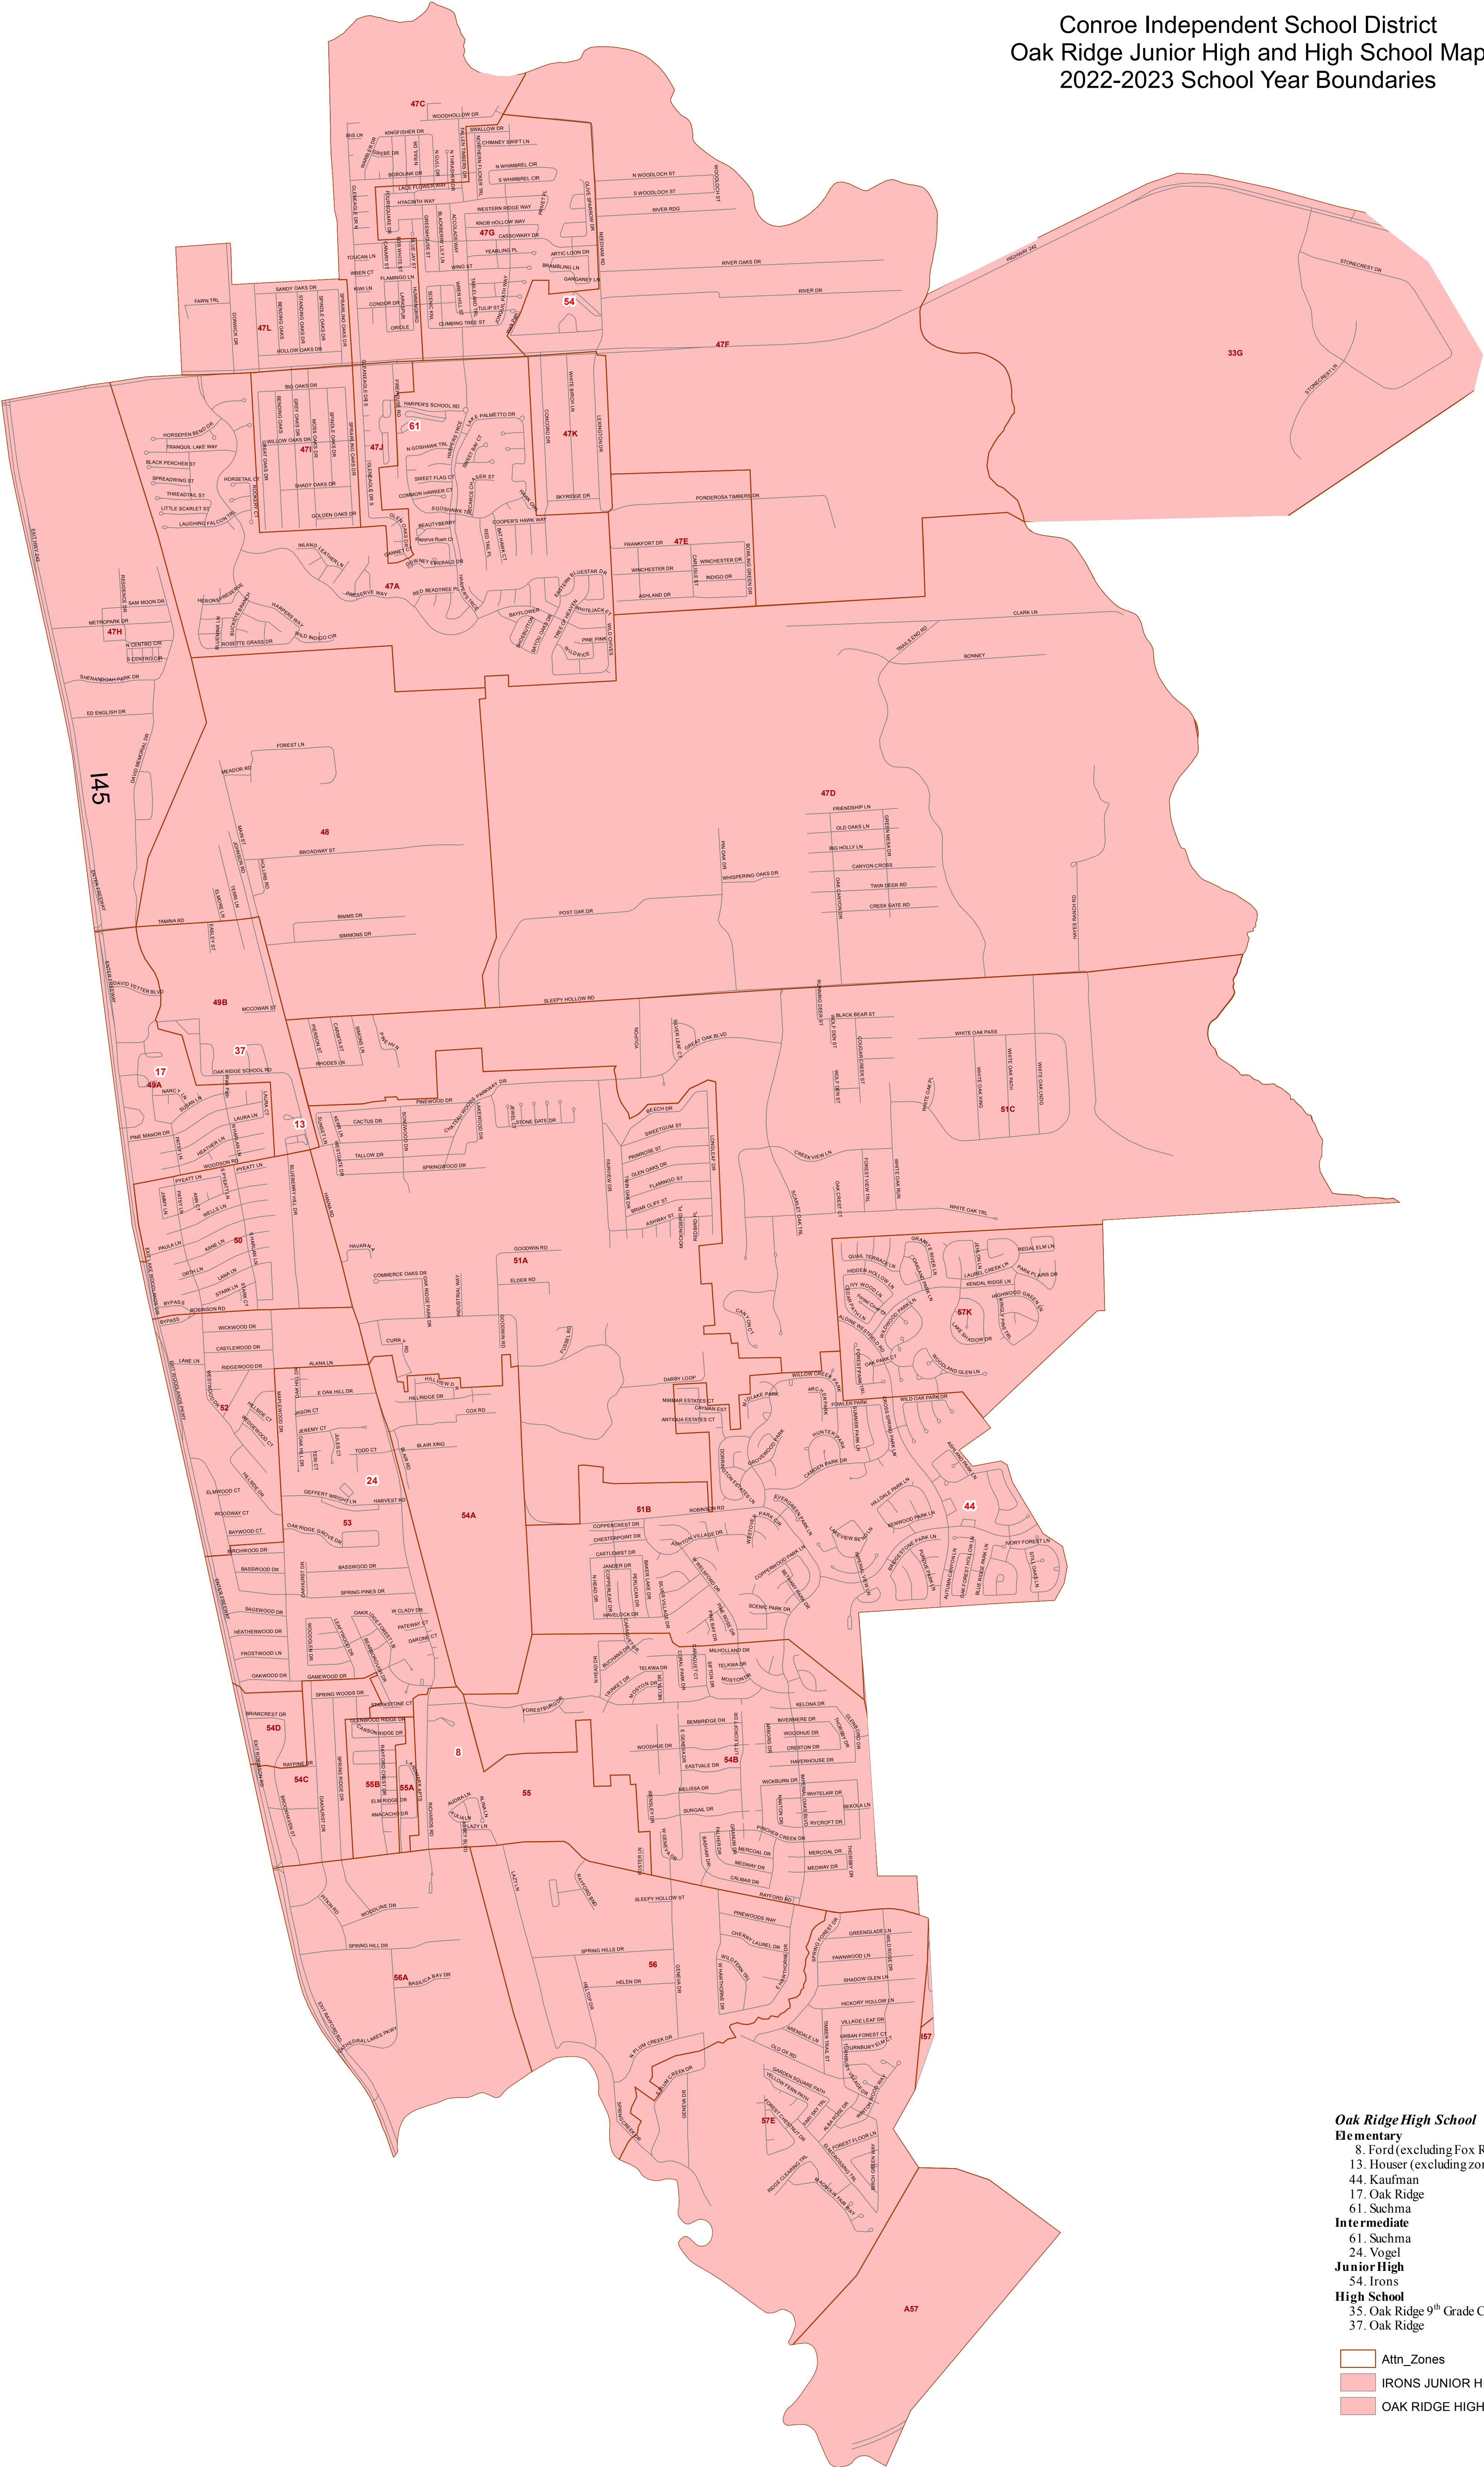

Conroe Independent School District  
 Oak Ridge Junior High and High School Map  
 2022-2023 School Year Boundaries

- Oak Ridge High School**
- Elementary**
- 8. Ford (excluding Fox Run and Spring Creek Pines)
- 13. Houser (excluding zone 58)
- 44. Kaufman
- 17. Oak Ridge
- 61. Suchma
- Intermediate**
- 61. Suchma
- 24. Vogel
- Junior High**
- 54. Irons
- High School**
- 35. Oak Ridge 9<sup>th</sup> Grade Campus
- 37. Oak Ridge