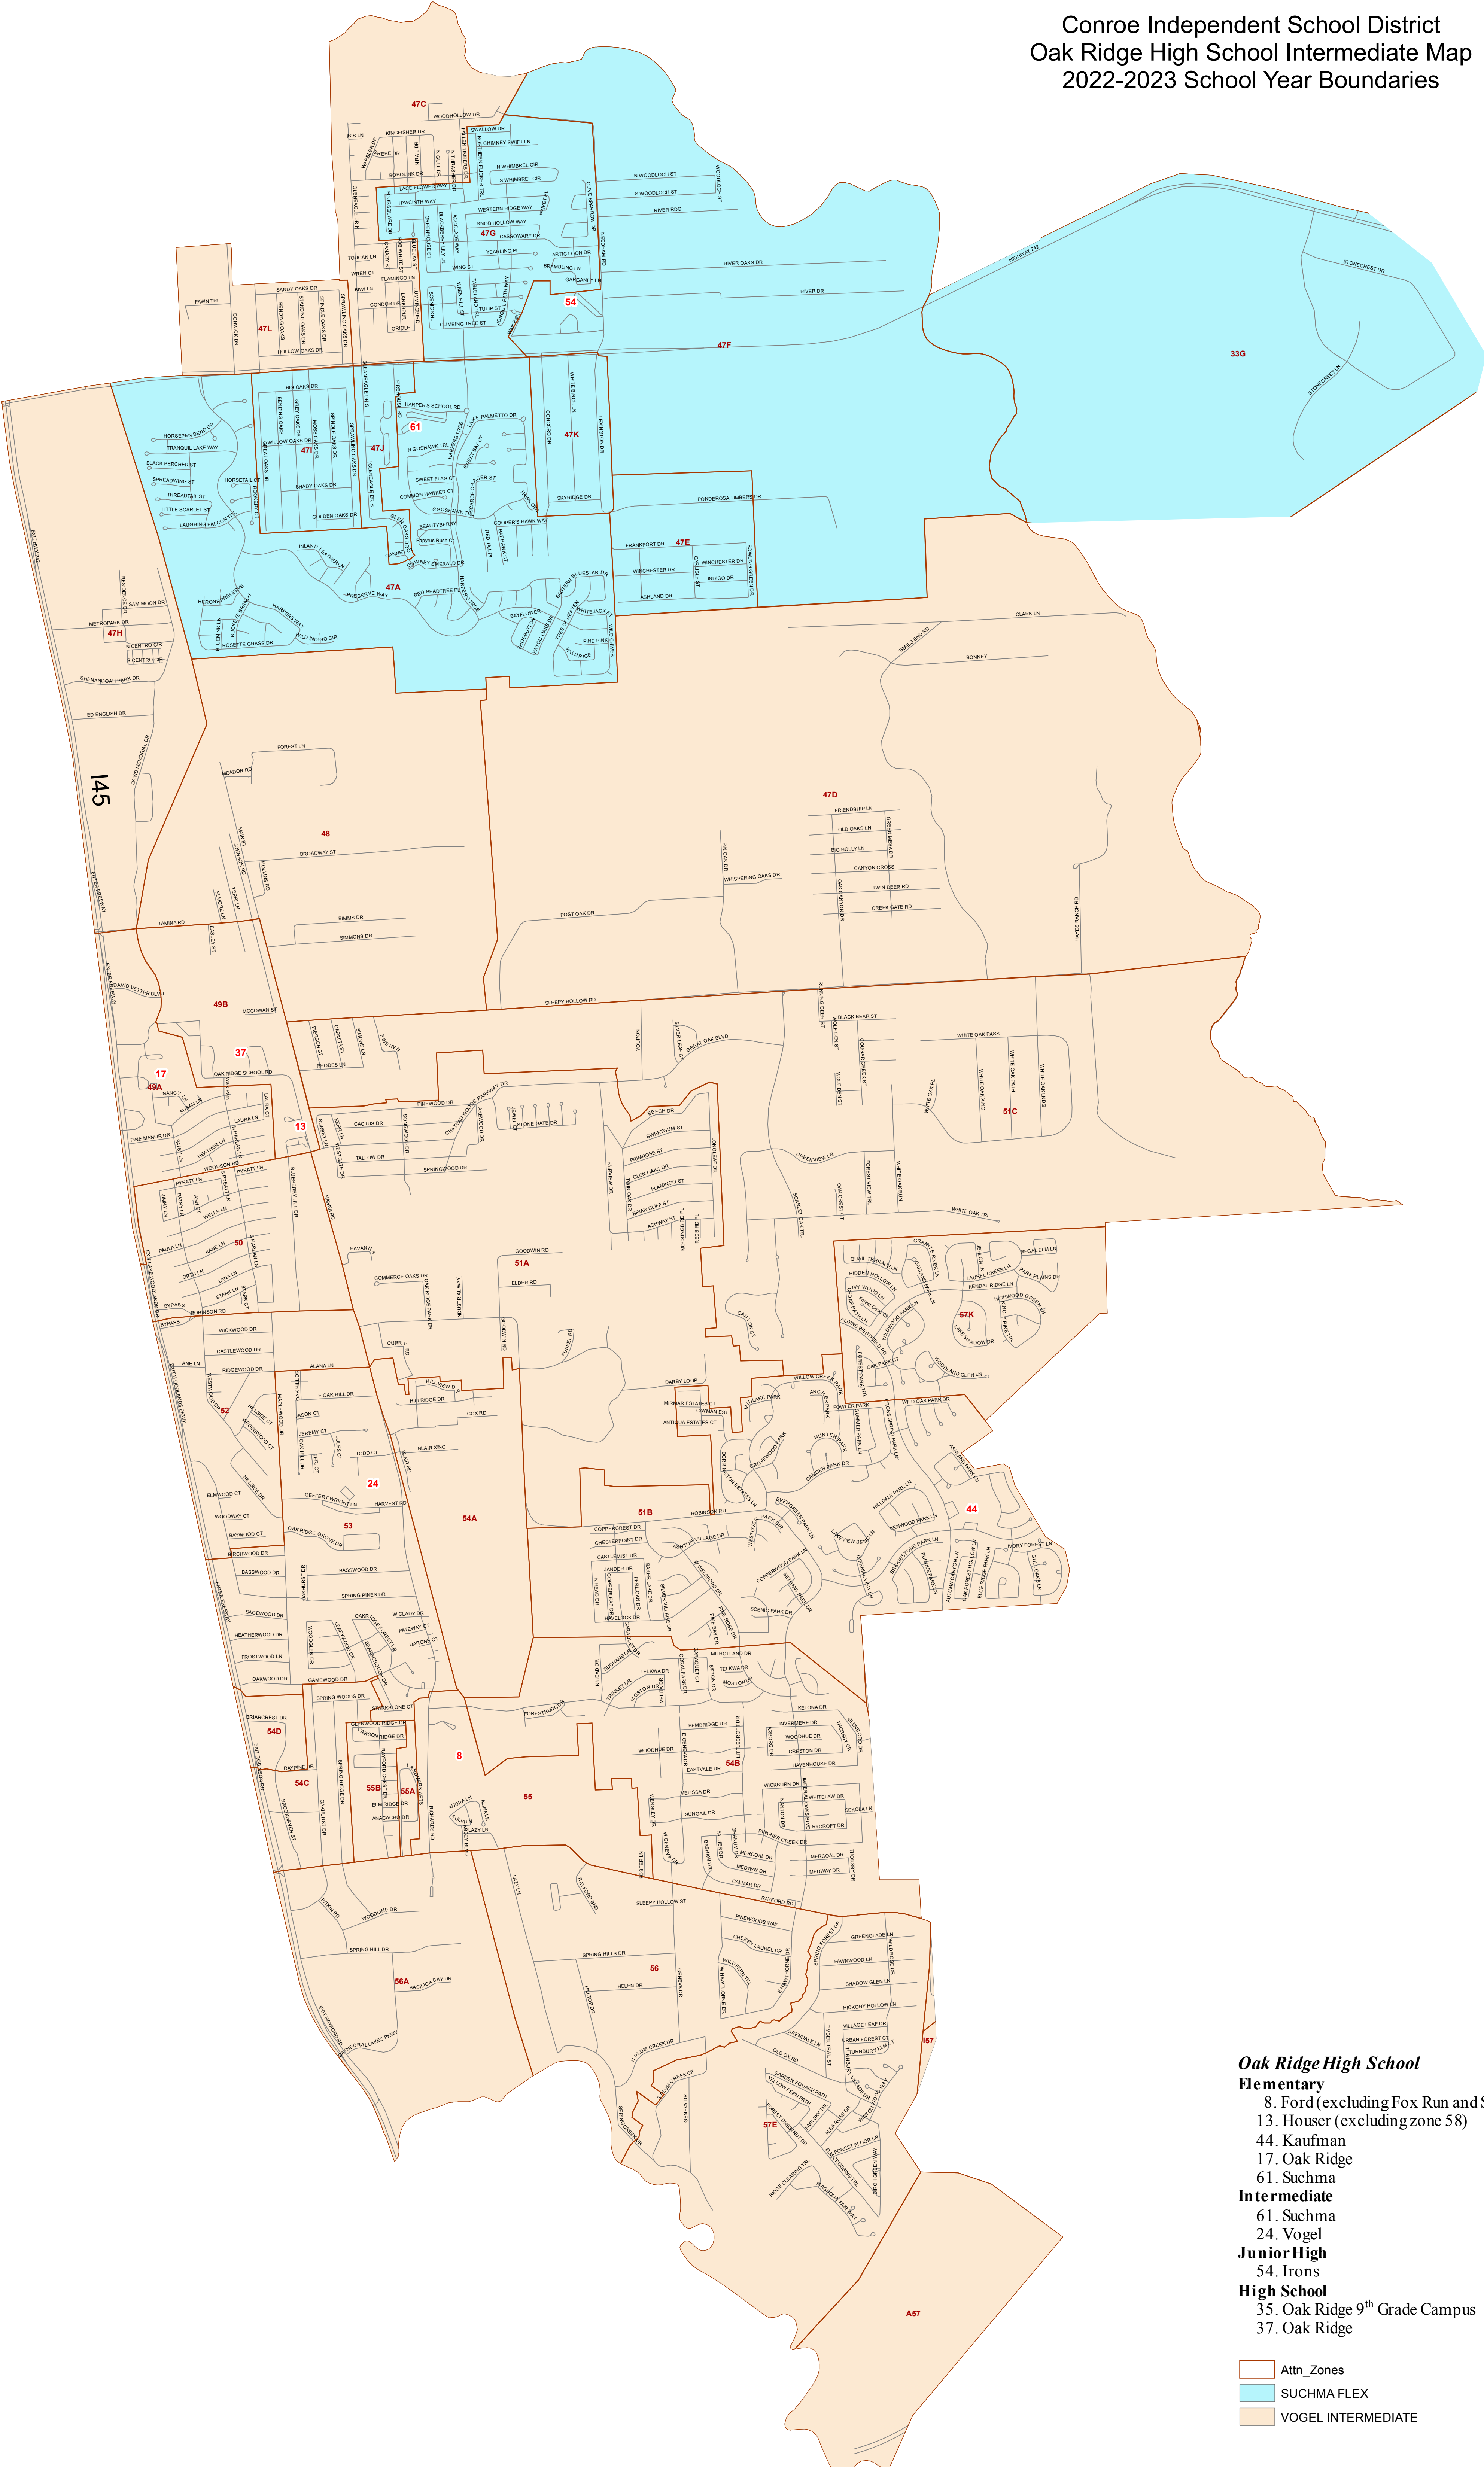

Conroe Independent School District
 Oak Ridge High School Intermediate Map
 2022-2023 School Year Boundaries

- Oak Ridge High School**
- Elementary**
 - 8. Ford (excluding Fox Run and Spring Creek Pines)
 - 13. Houser (excluding zone 58)
 - 44. Kaufman
 - 17. Oak Ridge
 - 61. Suchma
 - Intermediate**
 - 61. Suchma
 - 24. Vogel
 - Junior High**
 - 54. Irons
 - High School**
 - 35. Oak Ridge 9th Grade Campus
 - 37. Oak Ridge

Attn_Zones
 SUCHMA FLEX
 VOGEL INTERMEDIATE