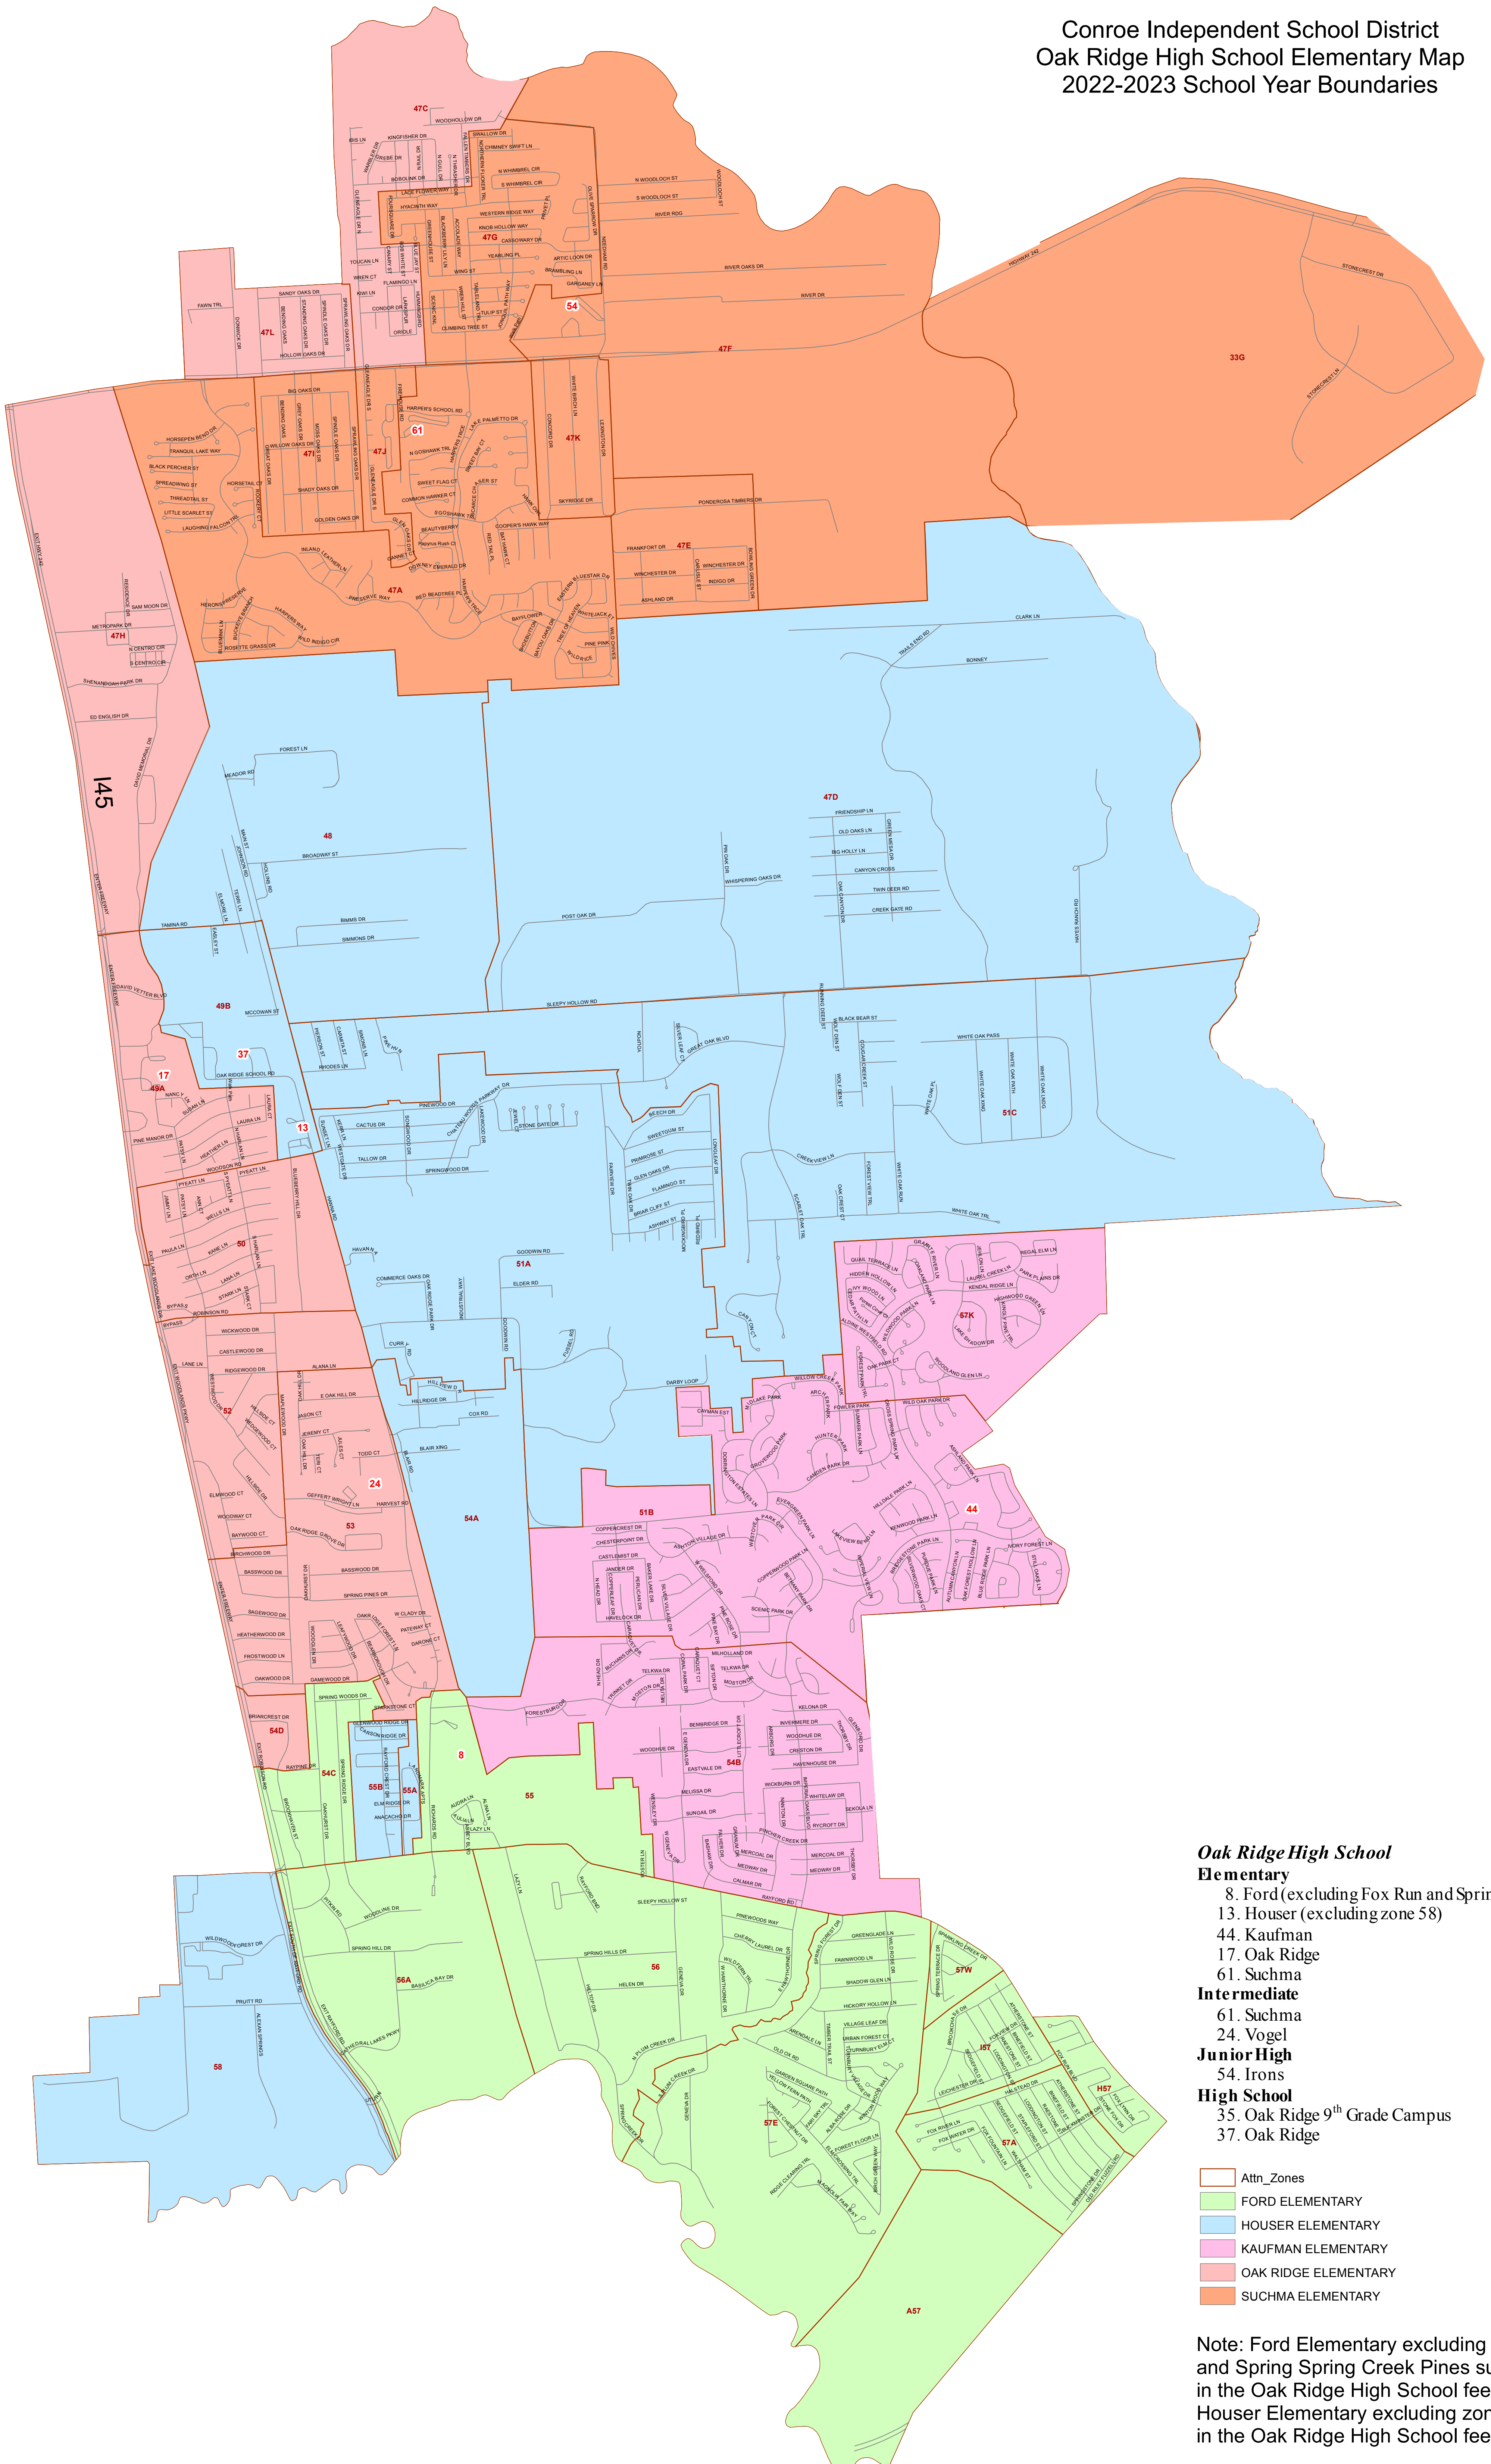

Conroe Independent School District
 Oak Ridge High School Elementary Map
 2022-2023 School Year Boundaries

- Oak Ridge High School Elementary**
- 8. Ford (excluding Fox Run and Spring Creek Pines)
 - 13. Houser (excluding zone 58)
 - 44. Kaufman
 - 17. Oak Ridge
 - 61. Suchma
- Intermediate**
- 61. Suchma
 - 24. Vogel
- Junior High**
- 54. Irons
- High School**
- 35. Oak Ridge 9th Grade Campus
 - 37. Oak Ridge

- Attn_Zones
- FORD ELEMENTARY
- HOUSER ELEMENTARY
- KAUFMAN ELEMENTARY
- OAK RIDGE ELEMENTARY
- SUCHMA ELEMENTARY

Note: Ford Elementary excluding the Fox Run and Spring Spring Creek Pines subdivision fall in the Oak Ridge High School feeder zone. Houser Elementary excluding zone 58 fall in the Oak Ridge High School feeder zone.