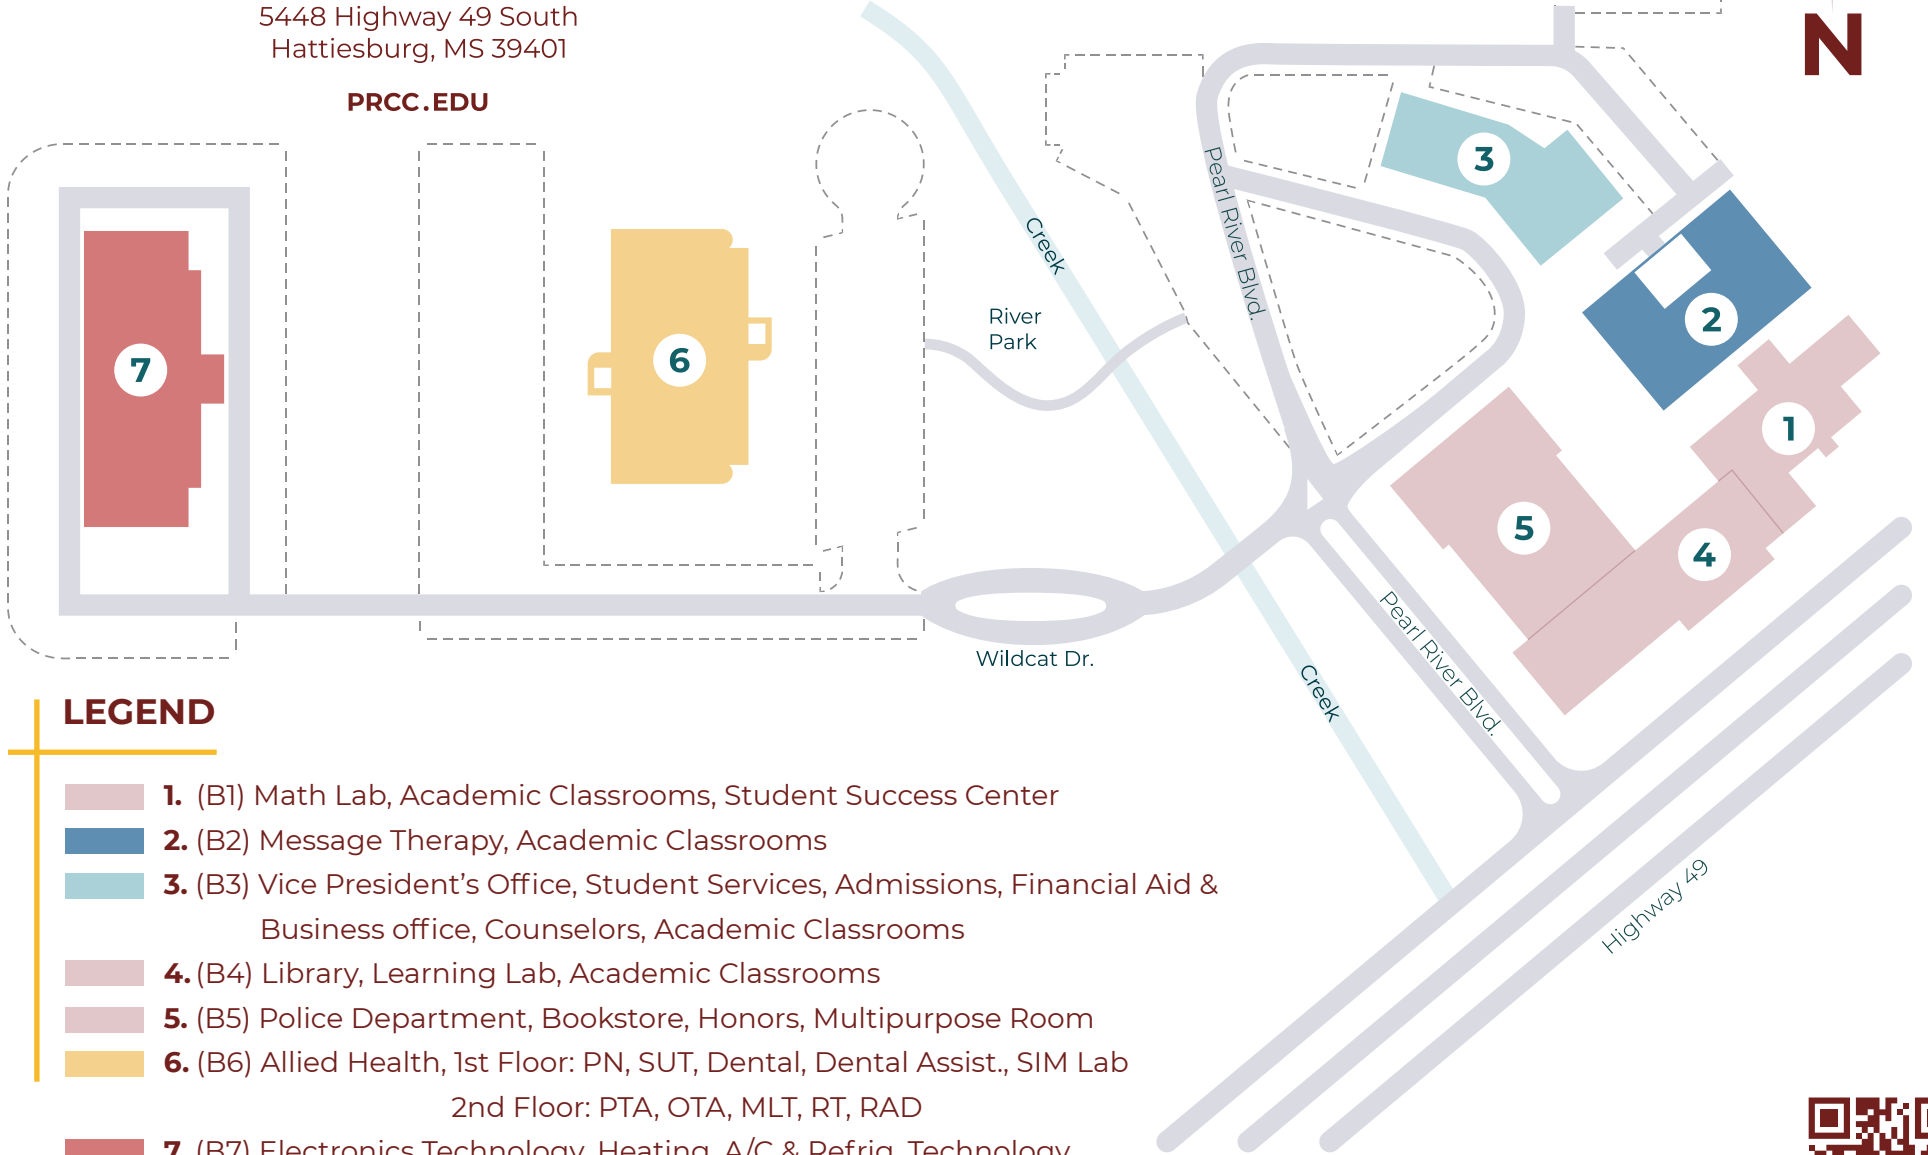

PEARL RIVER COMMUNITY COLLEGE

FORREST COUNTY CAMPUS

5448 Highway 49 South
Hattiesburg, MS 39401

PRCC.EDU

LEGEND

-  **1.** (B1) Math Lab, Academic Classrooms, Student Success Center
-  **2.** (B2) Message Therapy, Academic Classrooms
-  **3.** (B3) Vice President's Office, Student Services, Admissions, Financial Aid & Business office, Counselors, Academic Classrooms
-  **4.** (B4) Library, Learning Lab, Academic Classrooms
-  **5.** (B5) Police Department, Bookstore, Honors, Multipurpose Room
-  **6.** (B6) Allied Health, 1st Floor: PN, SUT, Dental, Dental Assist., SIM Lab
2nd Floor: PTA, OTA, MLT, RT, RAD
-  **7.** (B7) Electronics Technology, Heating, A/C & Refrig. Technology, Welding & Cutting

Parking 