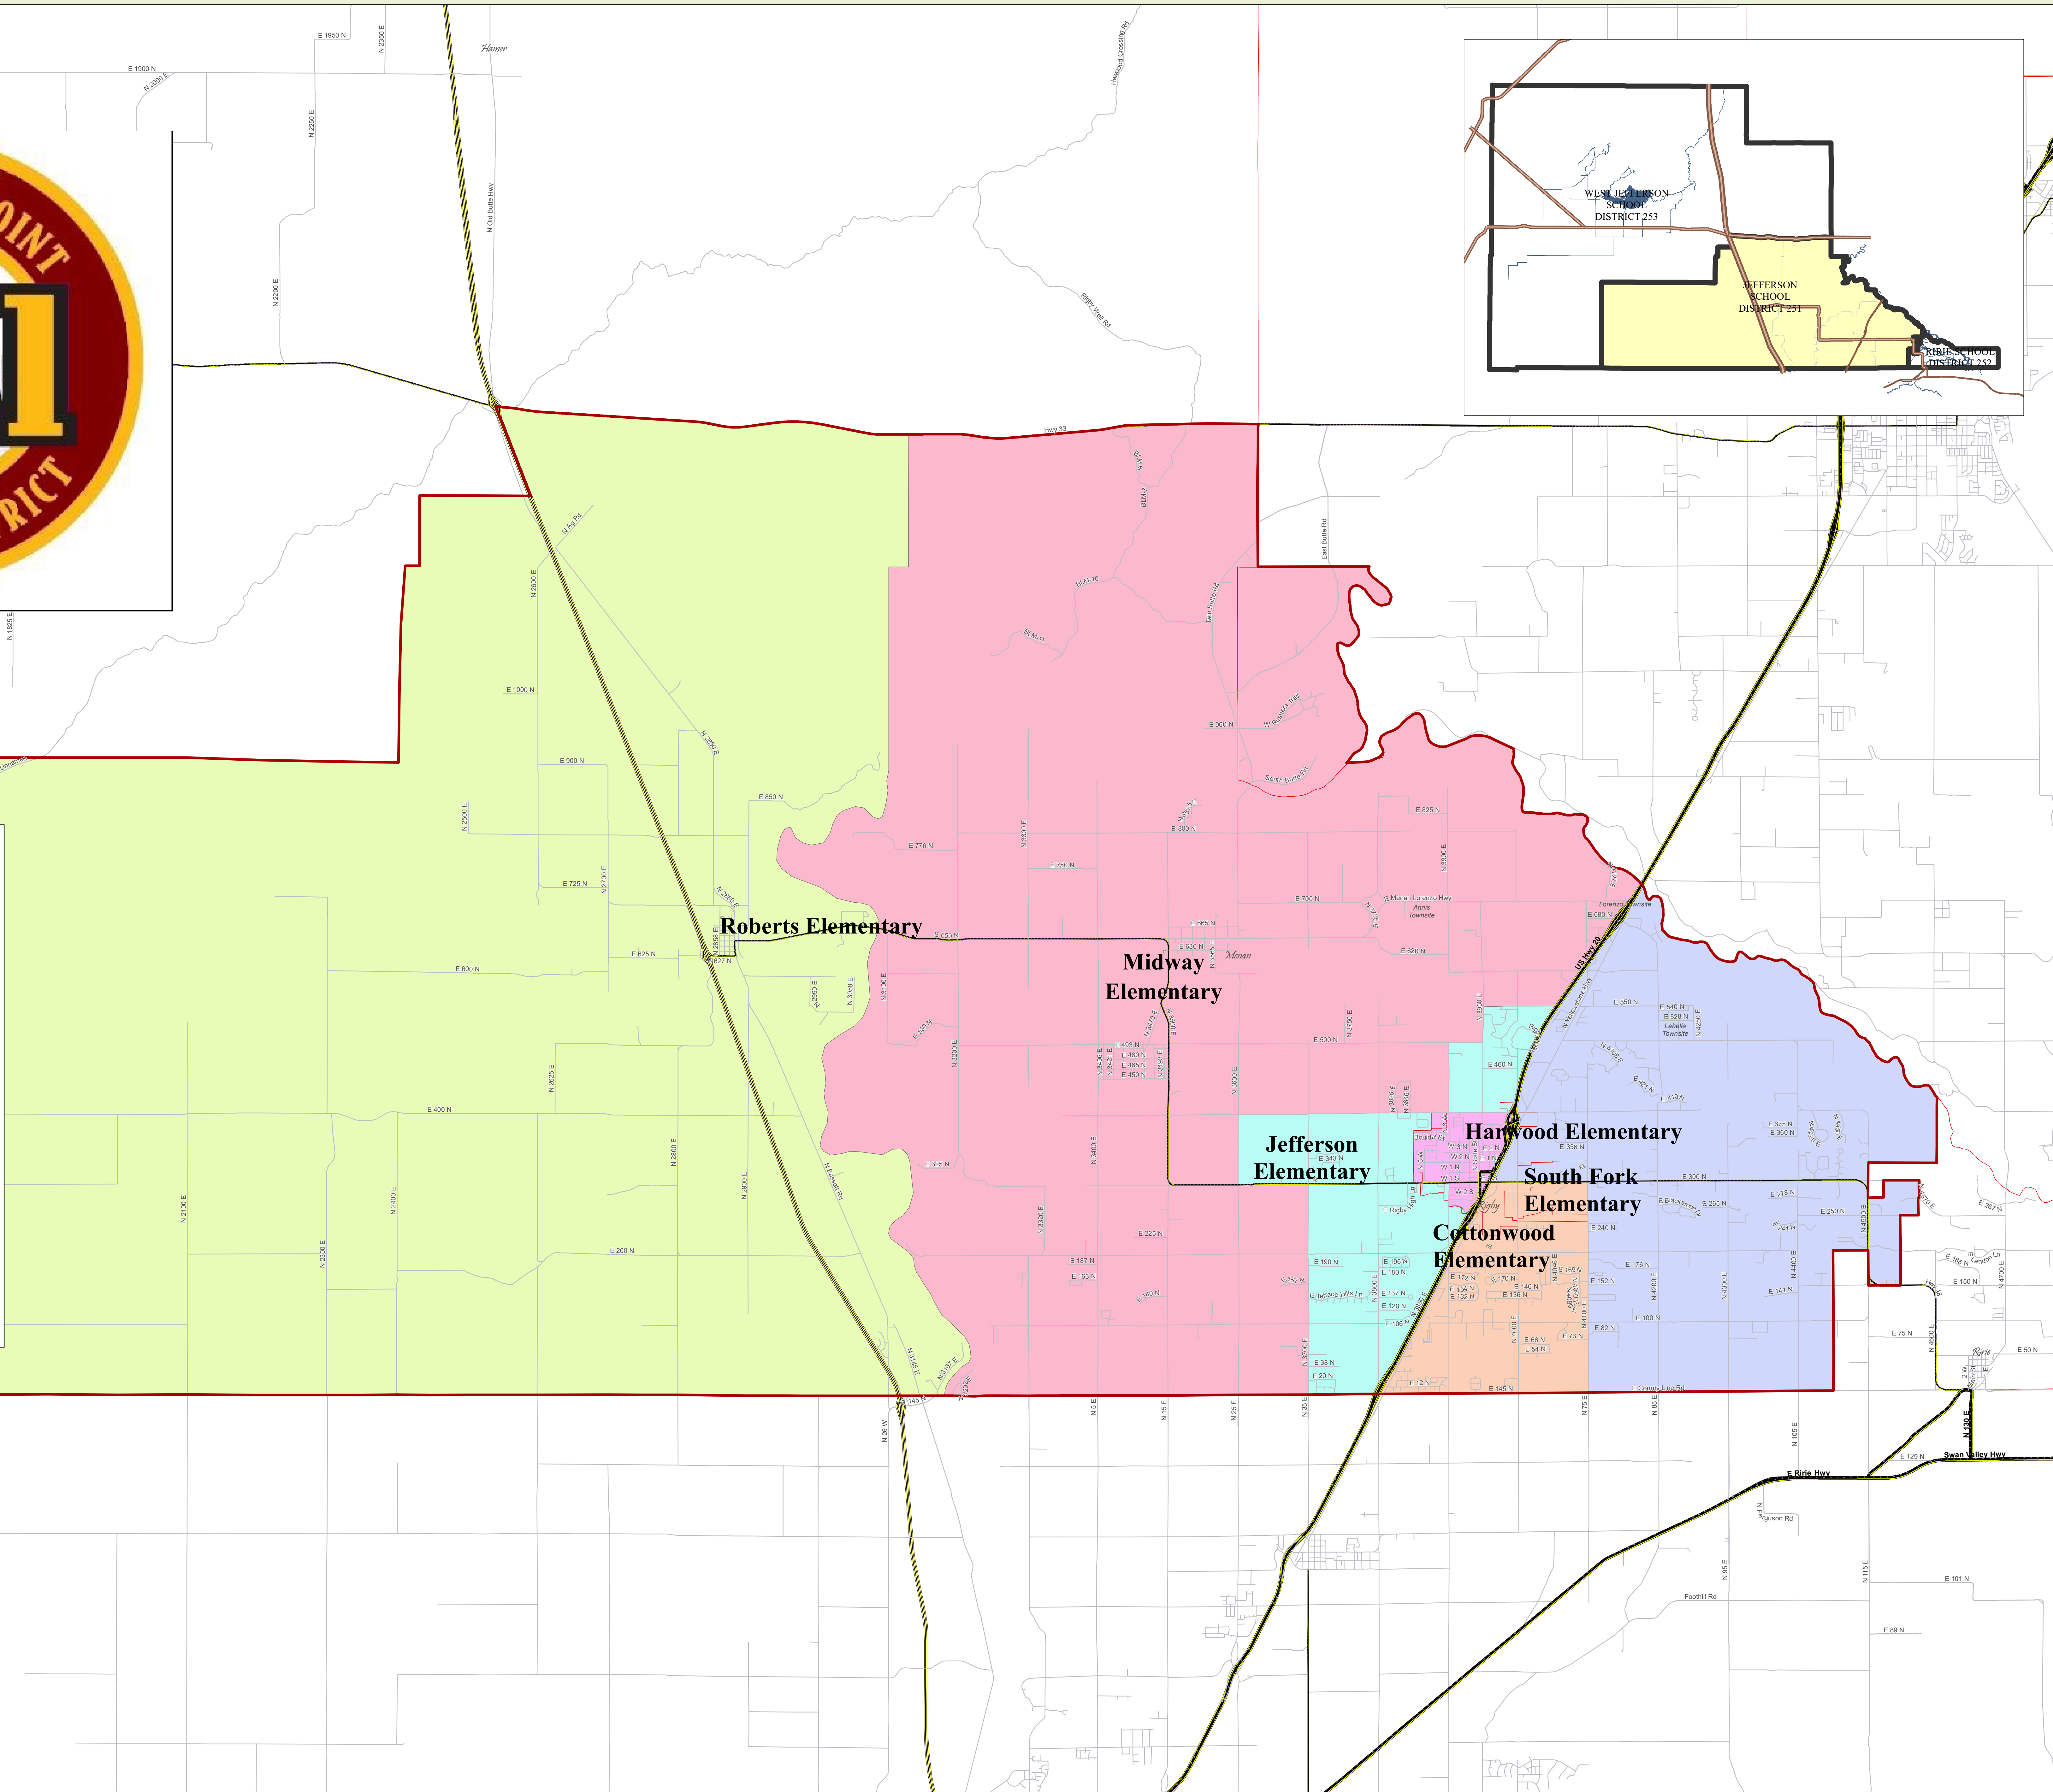

Jefferson School District 251	
Elementary Schools	
Roberts Elementary (208) 228-3111 682 N 2858 E Rigby, ID 83444	Harwood Elementary (208) 745-7613 200 W 3 rd N Rigby, ID 83442
Midway Elementary (208) 754-8604 623 N 3500 E Menan, ID 83434	Cottonwood Elementary (208) 745-7104 3955 E 200 N Rigby, ID 83442
Jefferson Elementary (208) 745-0758 306 N 3700 E Rigby, ID 83442	South Fork Elementary (208) 745-7085 327 N 4100 E Rigby, ID 83442
Middle Schools	
Farnsworth Middle School (208) 745-8347 305 N 3700 E Rigby, ID 83442	Rigby Middle School (208) 745-6674 290 N 3500 E Rigby, ID 83442
Secondary Schools	
Rigby High School (208) 745-7704 3833 E Rigby High Ln Rigby, ID 83442	Jefferson High School (208) 754-4450 529 N 3470 E Menan, ID 83434
Administrative	
District Office (208) 745-6693 3850 E 300 N Rigby, ID 83442	Transportation Office (208) 754-8211 504 N 3500 E Lewisville, ID 83431

JEFFERSON SCHOOL DISTRICT 251

Jan 2021

This illustration is a representation of recorded documents of Jefferson County, Idaho. The county is not responsible for any inaccuracies contained here in.