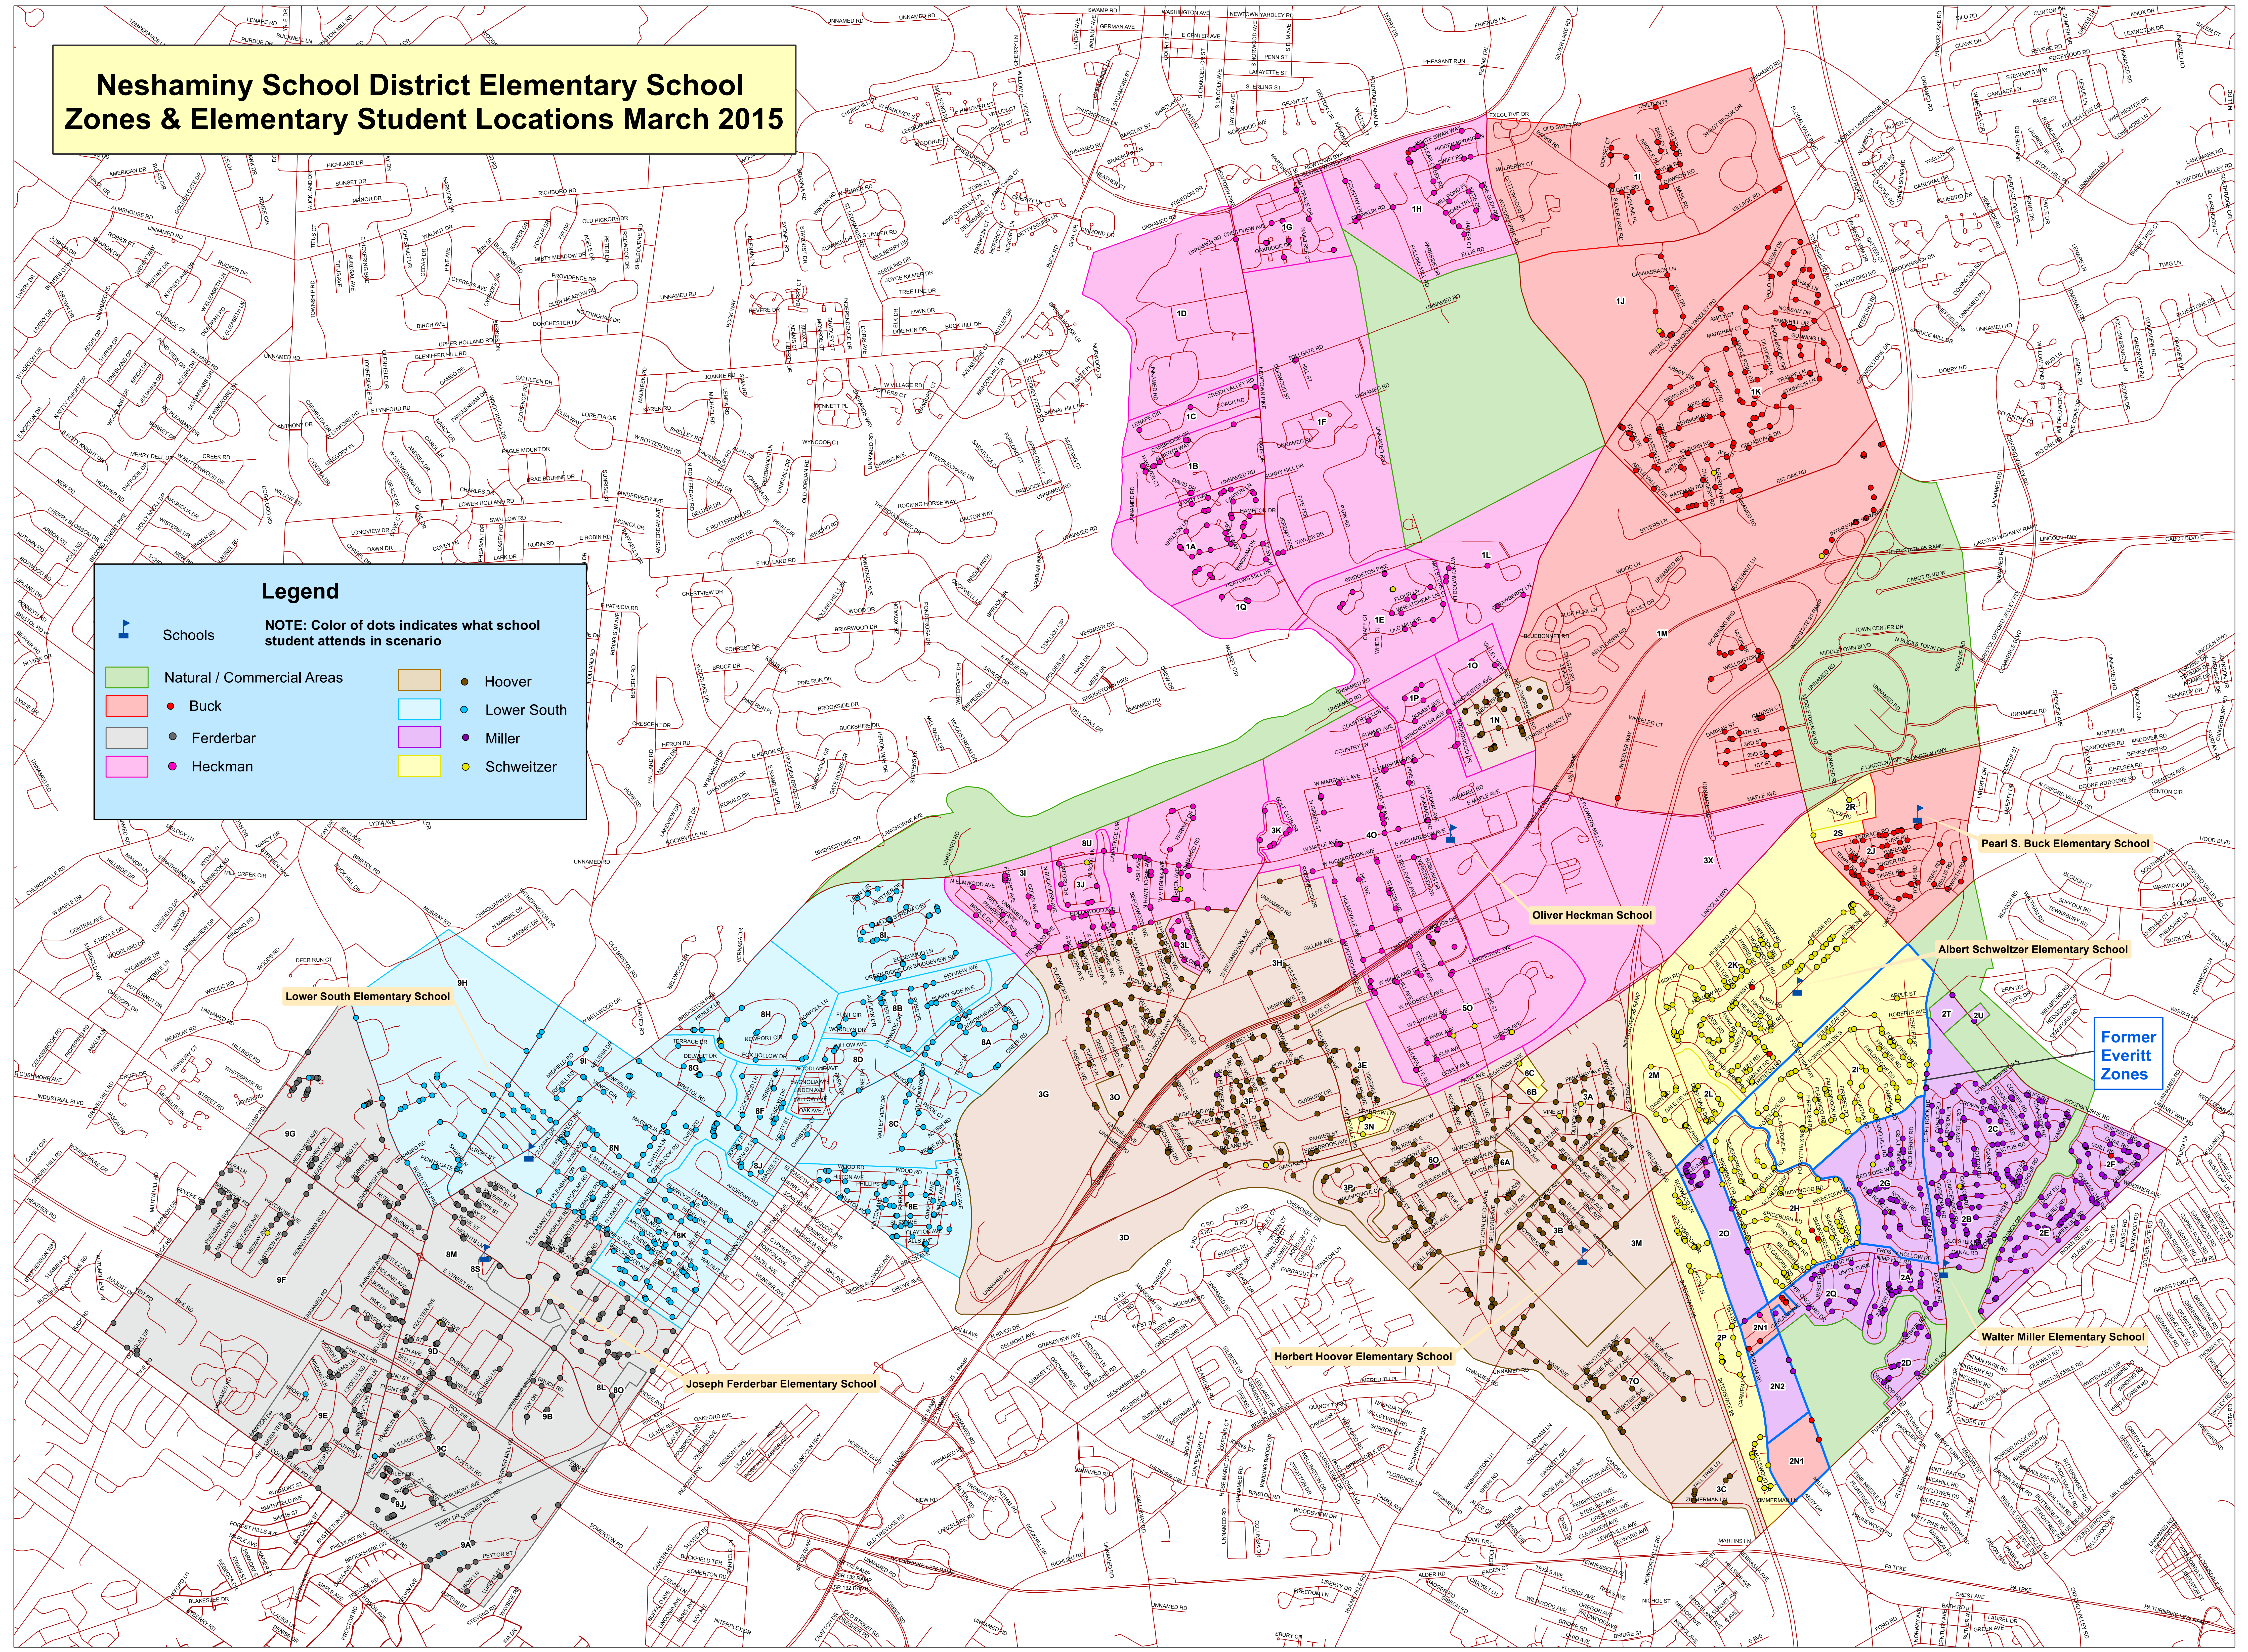

# Neshaminy School District Elementary School Zones & Elementary Student Locations March 2015

**Legend**

 Schools	<b>NOTE: Color of dots indicates what school student attends in scenario</b>
 Natural / Commercial Areas	 Hoover
 Buck	 Lower South
 Ferderbar	 Miller
 Heckman	 Schweitzer

Lower South Elementary School

Joseph Ferderbar Elementary School

Herbert Hoover Elementary School

Oliver Heckman School

Pearl S. Buck Elementary School

Albert Schweitzer Elementary School

Former Everitt Zones

Walter Miller Elementary School