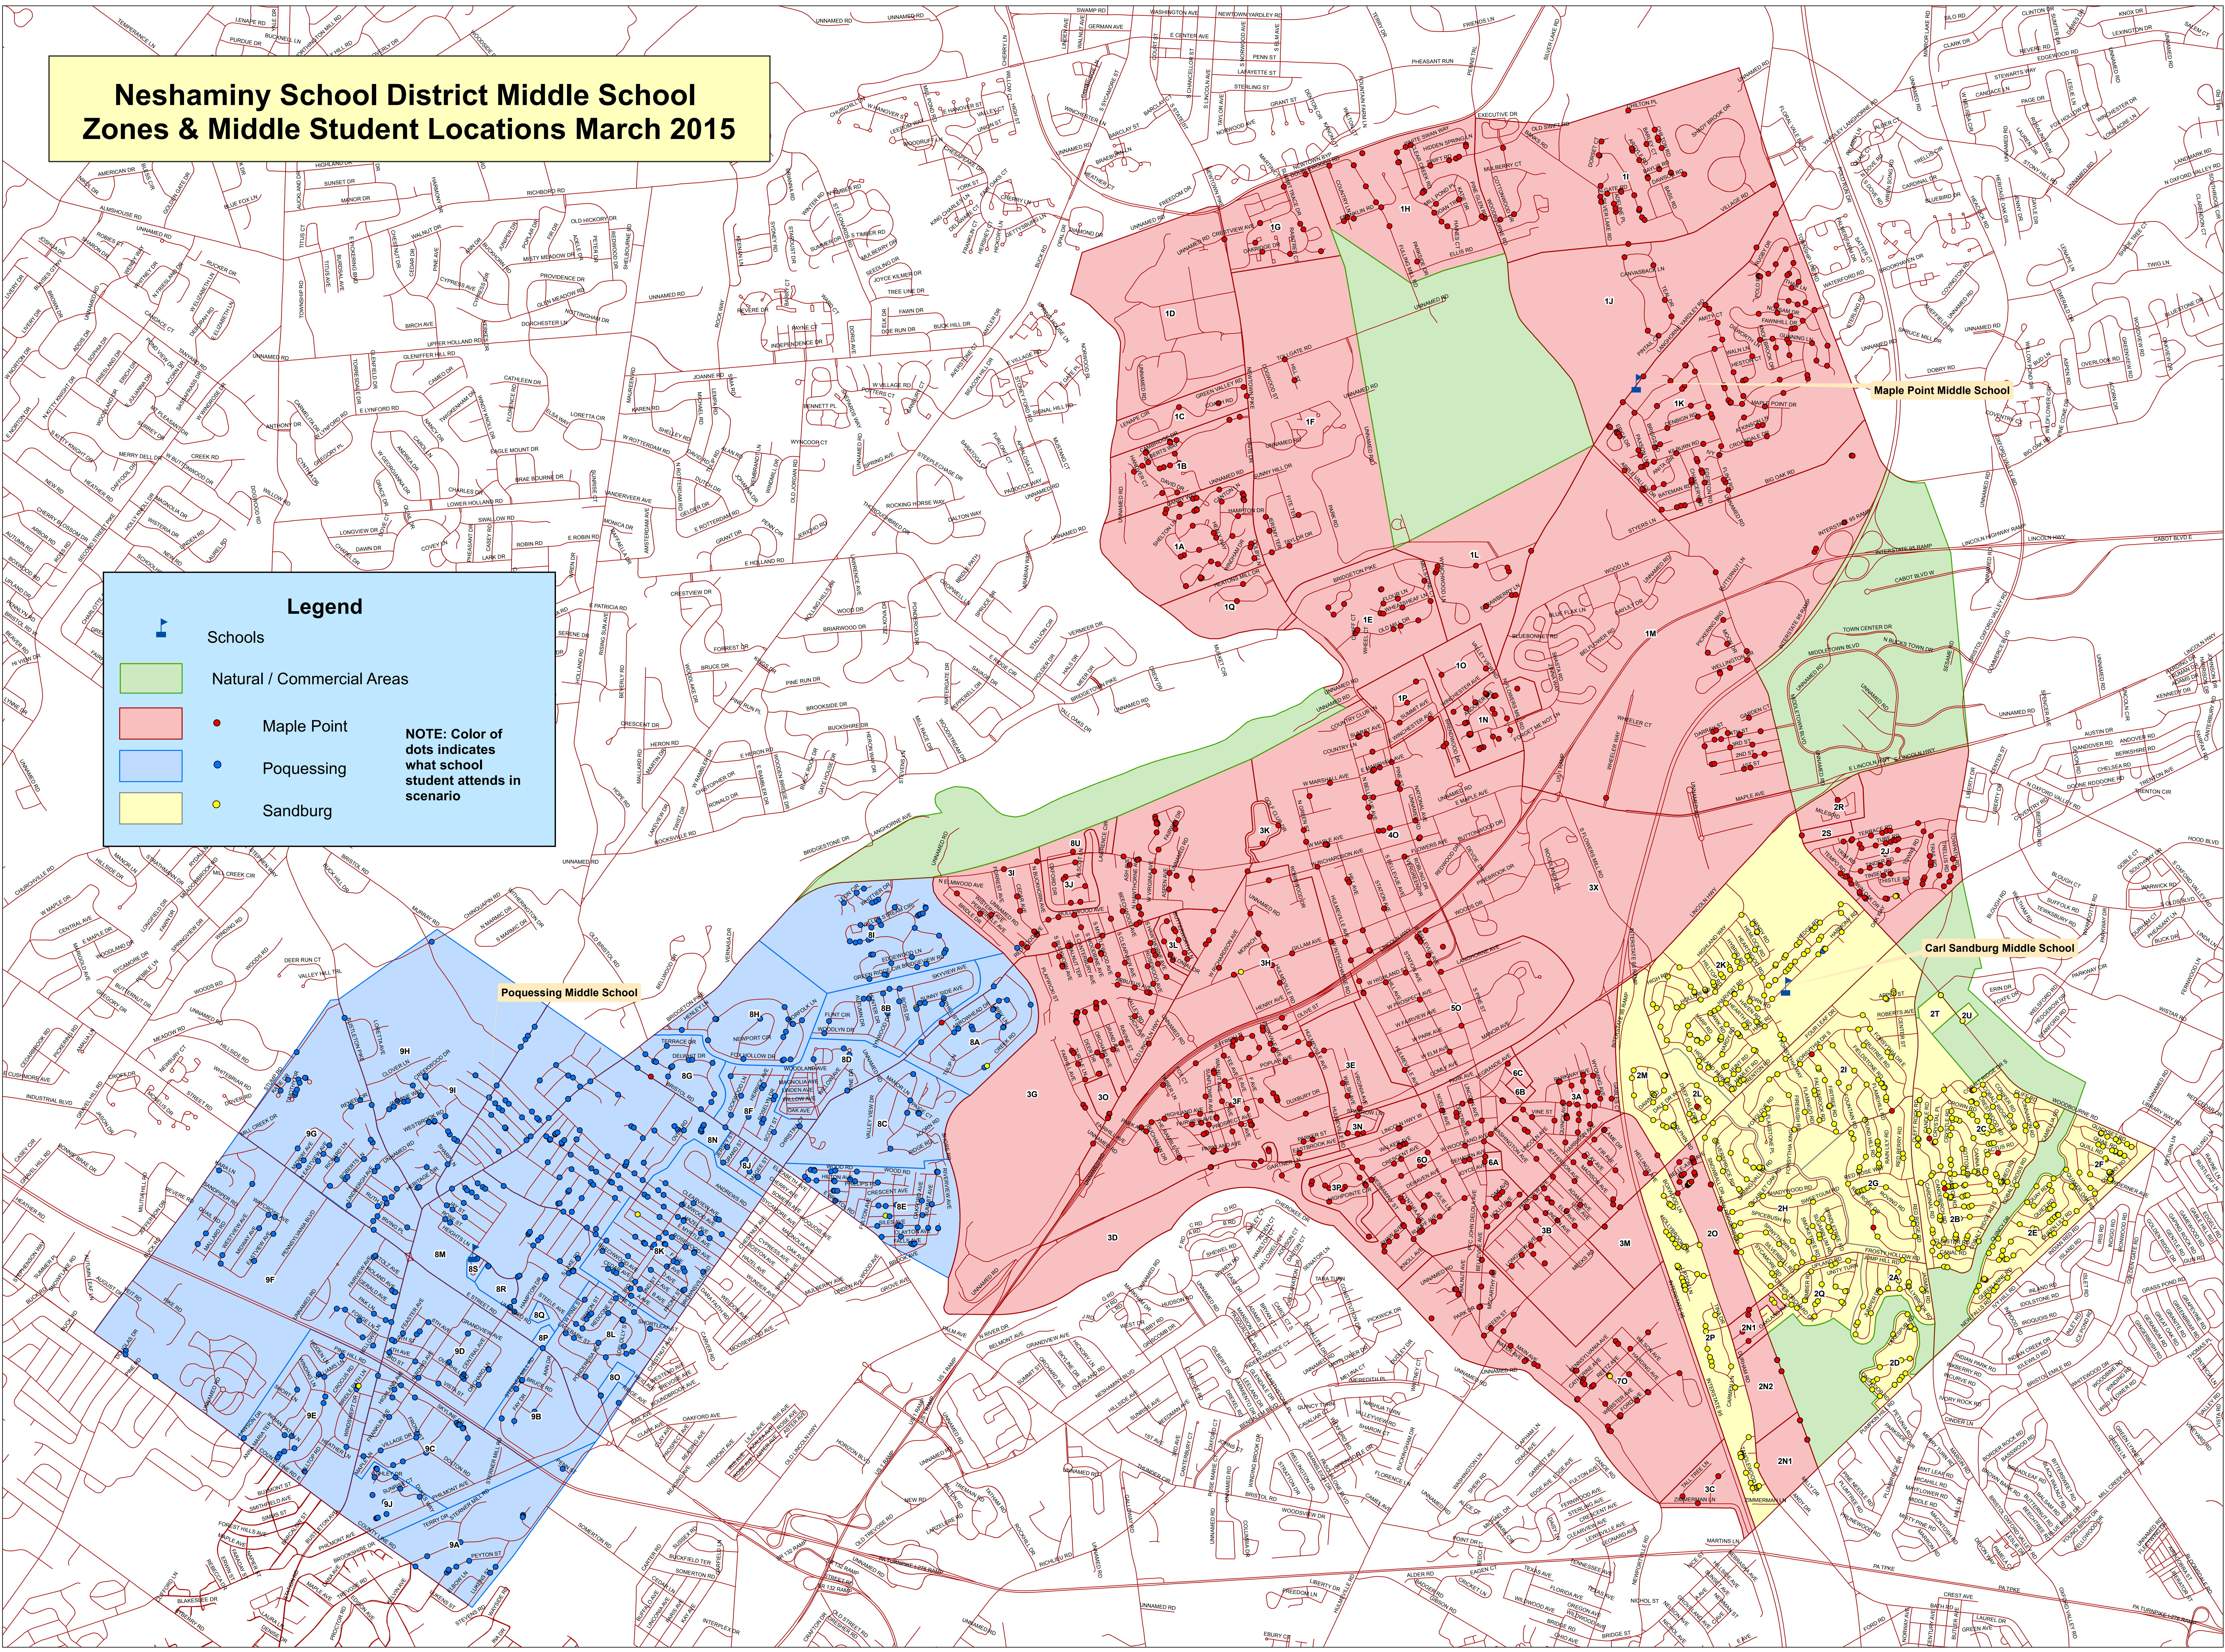

# Neshaminy School District Middle School Zones & Middle Student Locations March 2015

**Legend**

-  Schools
-  Natural / Commercial Areas
-  Maple Point
-  Poquessing
-  Sandburg

**NOTE: Color of dots indicates what school student attends in scenario**

Poquessing Middle School

Maple Point Middle School

Carl Sandburg Middle School