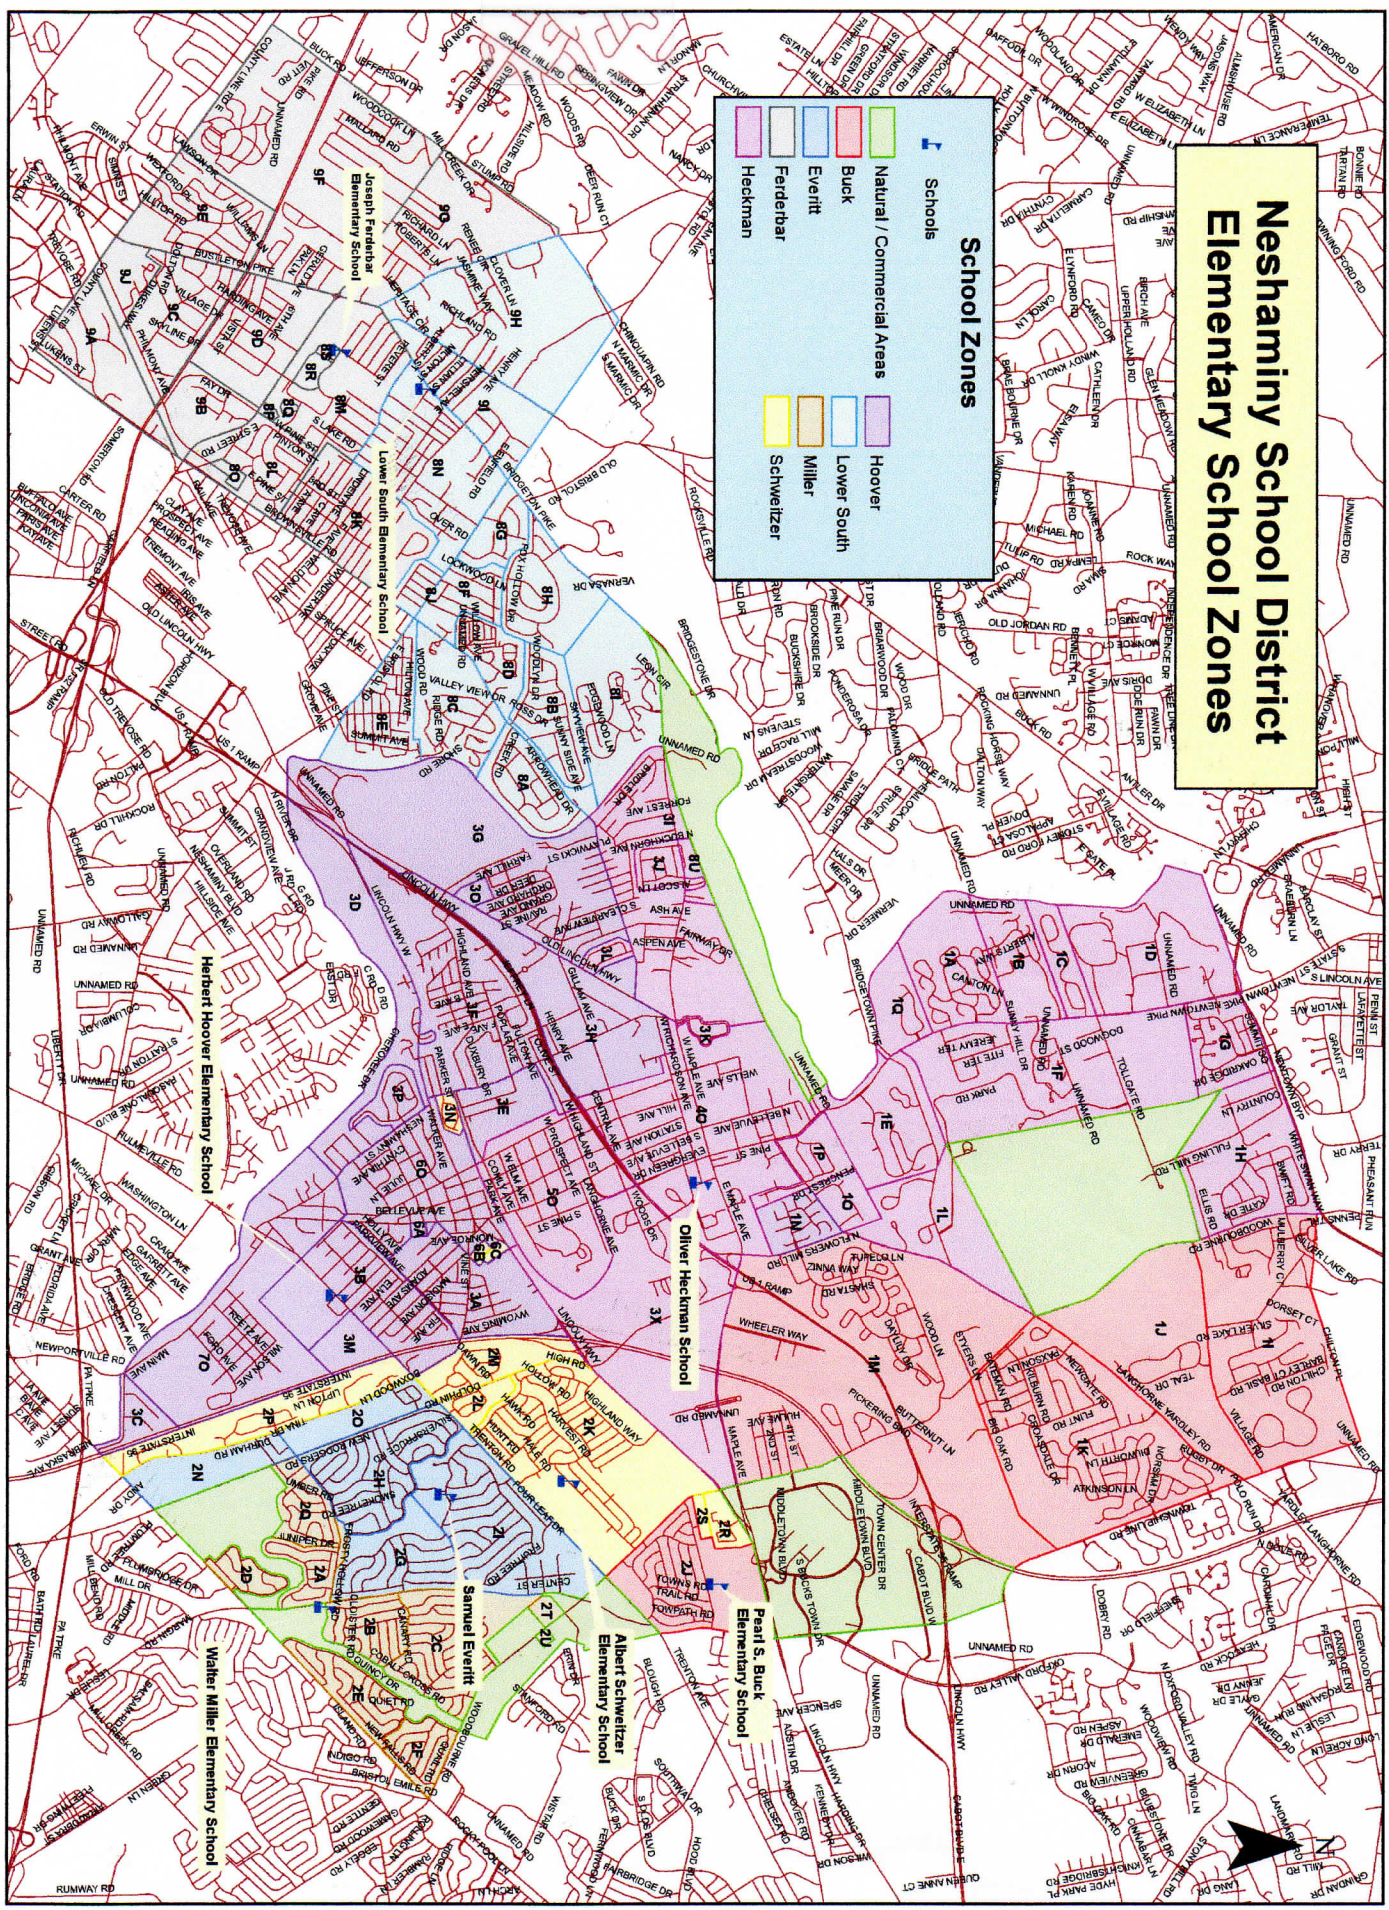

# Neshaminy School District Middle School Zones & Student Locations

**Legend**

	Schools
	Natural / Commercial Areas
	Maple Point
	Poquessing
	Sandburg

**NOTE:** Color of dots indicates what school students currently attend

# Neshaminy School District Elementary School Zones

**Schools**

- Joseph Ferdinand Elementary School
- Lower South Elementary School
- Herbert Hoover Elementary School
- Oliver Heckman School
- Samuel Everitt
- Walker Miller Elementary School
- Pearl S. Buck Elementary School
- Albert Schweitzer Elementary School

**School Zones**

- Natural / Commercial Areas
- Buck
- Everitt
- Federbar
- Heckman
- Hoover
- Lower South
- Miller
- Schweitzer

# Neshaminy School District Elementary School Zones & Elementary Student Locations

**Legend**

NOTE: Color of dots indicates what school student currently attends

	Schools		Natural / Commercial Areas
	Buck		Hoover
	Everitt		Lower South
	Ferdobar		Miller
	Heckman		Schweitzer