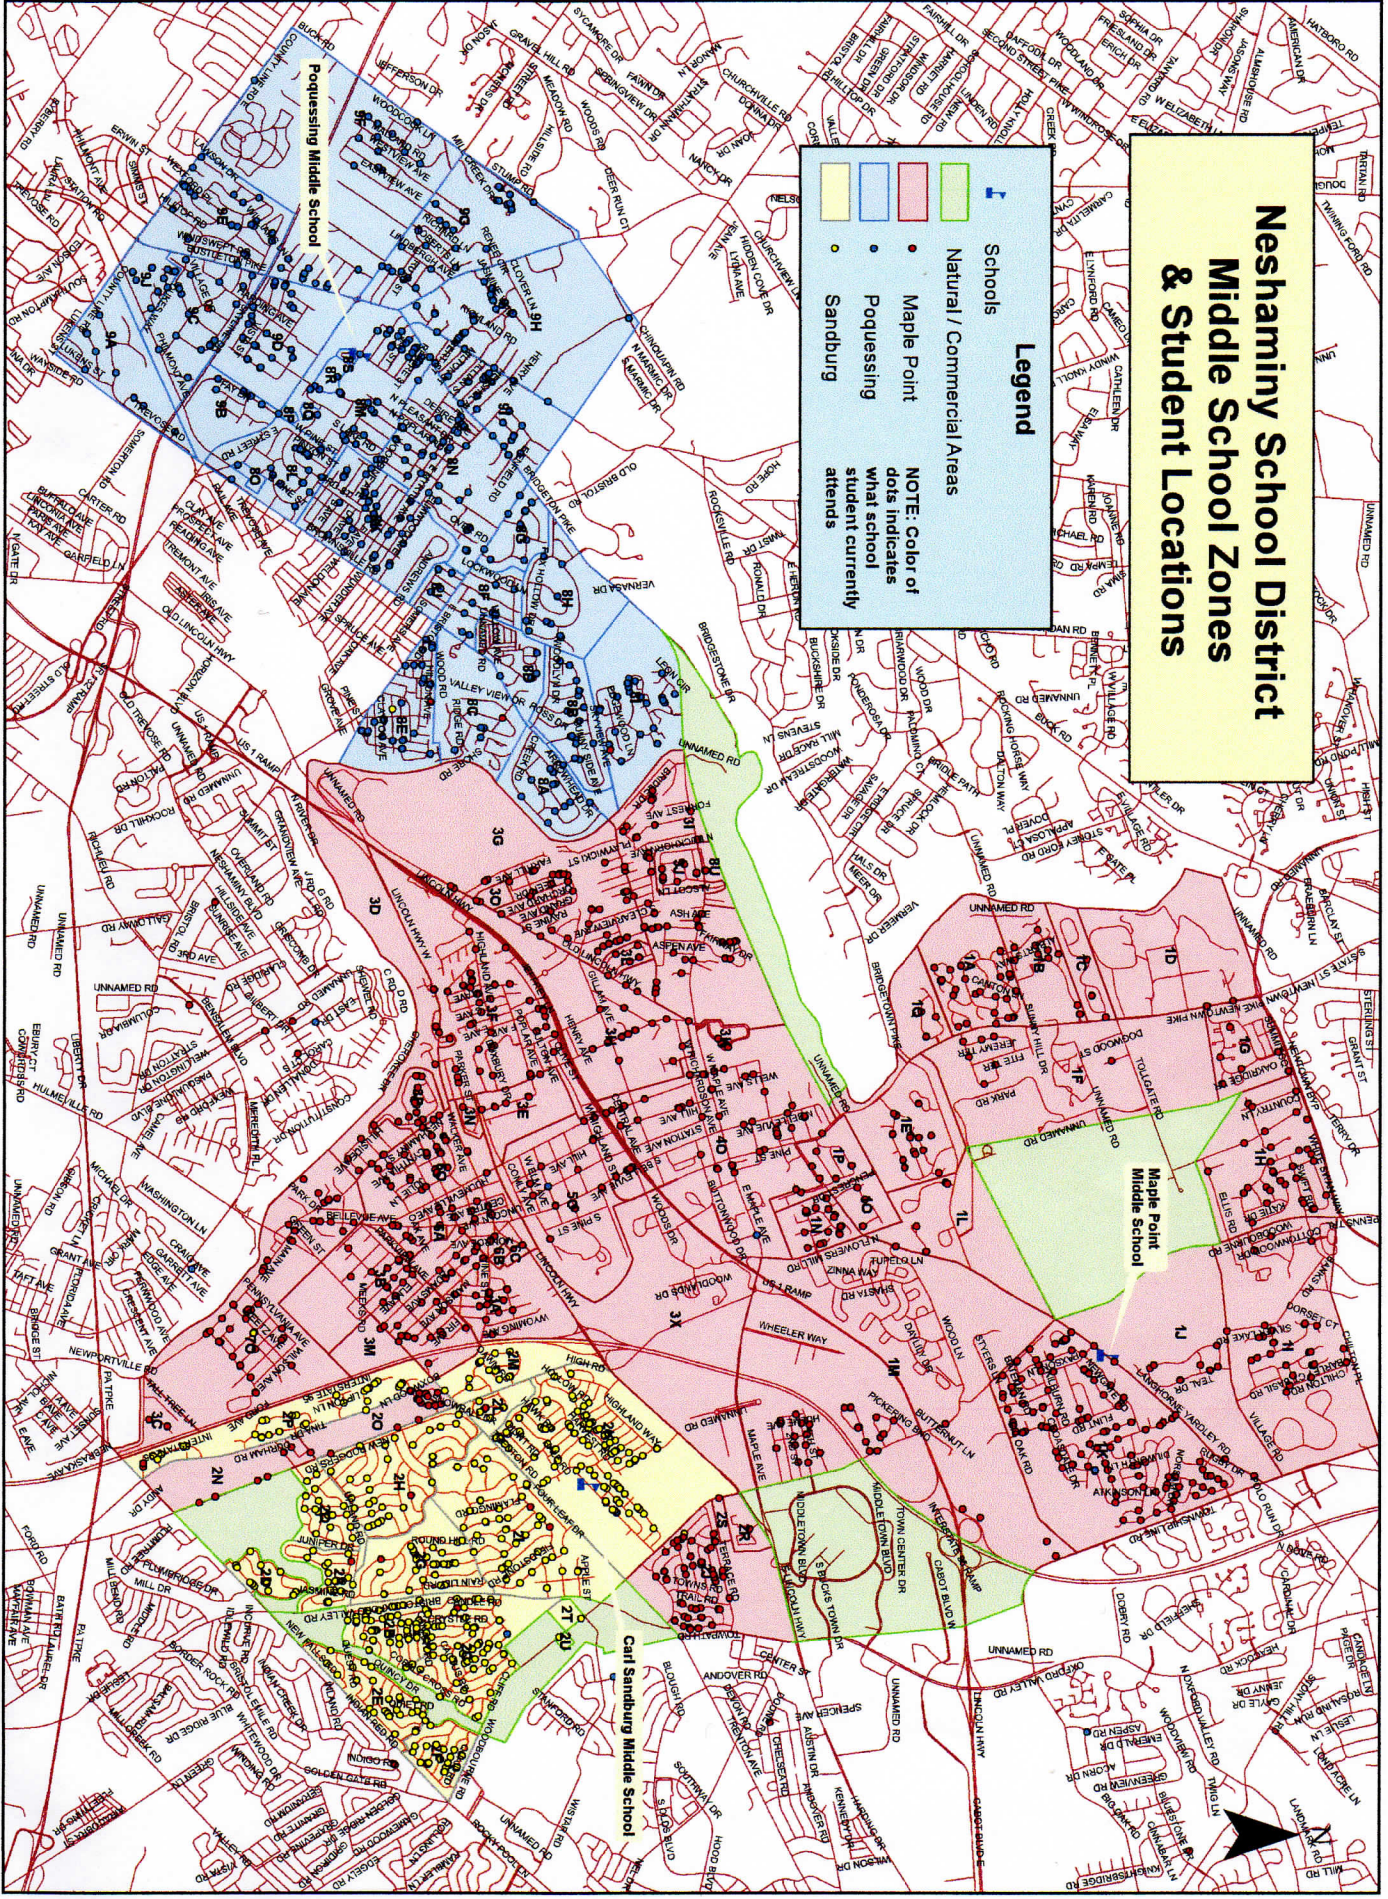

# Neshaminy School District Middle School Zones & Student Locations

**Legend**

	Schools
	Natural / Commercial Areas
	Maple Point
	Poquessing
	Sandburg

**NOTE:** Color of dots indicates what school students currently attend

# Neshaminy School District Elementary School Zones

**Schools**

- Joseph Ferdinand Elementary School
- Lower South Elementary School
- Herbert Hoover Elementary School
- Oliver Heckman School
- Samuel Everitt
- Walker Miller Elementary School
- Pearl S. Buck Elementary School
- Albert Schweitzer Elementary School

**School Zones**

- Natural / Commercial Areas
- Buck
- Everitt
- Federbar
- Heckman
- Hoover
- Lower South
- Miller
- Schweitzer

# Neshaminy School District Elementary School Zones & Elementary Student Locations

**Legend**

NOTE: Color of dots indicates what school student currently attends

	Schools		Natural / Commercial Areas
	Buck		Hoover
	Everitt		Lower South
	Ferdobar		Miller
	Heckman		Schweitzer