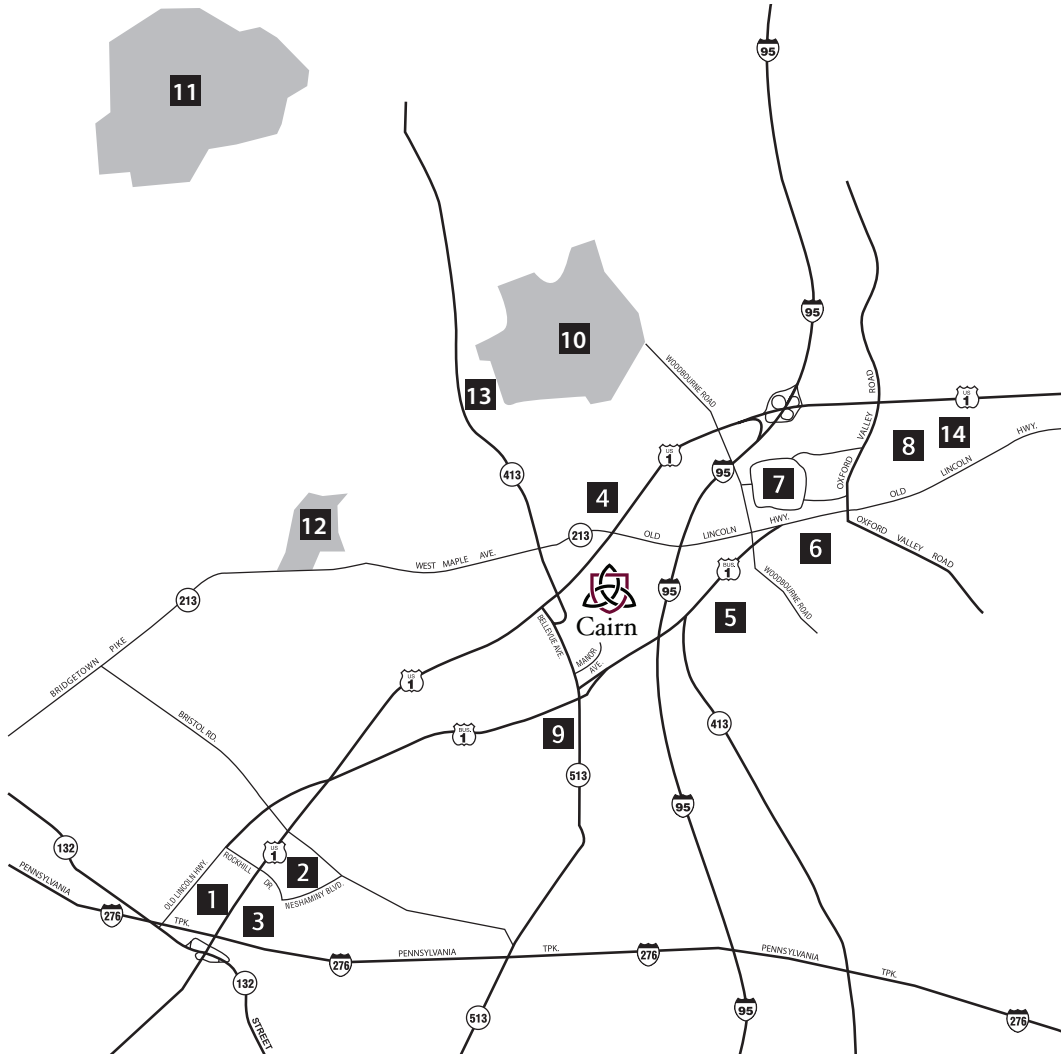

Area Restaurants, Stores, Activities, & Parks

- Ground Round
- Cheeburger Cheeburger
- Chick-fil-A
- Margarita
- Red Robin
- Starbucks (inside mall)
- TGI Friday's

- > STORES
  - A. C. Moore
  - Mall Shops
  - Michael's Crafts
- > ACTIVITIES
  - Sesame Place
  - United Artists Oxford Valley Stadium 14

8. THE COURT AT OXFORD VALLEY

- > FOOD
  - Boston Market
  - Burger King
  - Chili's
  - Macaroni Grill
  - Old Country Buffet
  - Saladworks
  - Starbucks (inside Barnes & Noble)
  - Taco Bell
- > STORES
  - Barnes & Noble
  - Best Buy
  - Dick's Sporting Goods
  - Old Navy
  - Petsmart
  - Ulta

1. HORIZON SHOPPING CENTER

- > FOOD
  - Bertucci's
  - Chick-fil-A
  - Chipotle
  - Cracker Barrel
  - Red Robin
  - Starbucks
  - Wendy's
- > STORES
  - Wells Fargo Bank
  - Walmart
  - Lowe's

2. NESHAMINY MALL COMPLEX

- > FOOD
  - Café Riviera
  - Charley's Grilled Subs
  - Chick-fil-A
  - On the Border (Mexican)
  - Pizza Zeppole
  - Rita's Water Ice
  - Saladworks
  - Sarku Japan
  - Uno Chicago Grill
- > ACTIVITIES
  - AMC Theatre 24
  - Neshaminy Mall

3. MARKETPLACE AT NESHAMINY

- > FOOD
  - Longhorn Steakhouse
- > STORES
  - Famous Footwear
  - Home Depot
  - Target

4. FLOWER MILLS SHOPPING CENTER

- > FOOD
  - Giant
  - J. B. Dawson's
  - Manhattan Bagel
  - Piccolo Trattoria
  - Peppis Pizza
- > STORES
  - Cuticle Corner (Nails)
  - Sovereign Bank
  - RiteAid
  - Hallmark
  - Chico's
  - Talbot's

5. LANGHORNE SQUARE

- > FOOD
  - California Tortilla
  - Dunkin' Donuts
  - Friendly's (across Rt. 1)

- Hong Kong Pearl
- Milla's Ale House
- Muscle Maker Grill
- Panera Bread
- Ruby Tuesday (across Rt. 1)
- The Great American Diner
- Wendy's
- Yapple Yogurt

- > STORES
  - GNC
  - Lowe's (across Rt. 1)
  - Marshall's
  - Planet Fitness
  - Redner's Warehouse Market
  - The Dollar Tree

6. TARGET CENTER

- > FOOD
  - Arirang Hibachi Steakhouse & Modern Asian Tavern
  - Olive Garden
  - Red Lobster
- > STORES
  - Guitar Center
  - Staples
  - Target

7. OXFORD VALLEY MALL COMPLEX

- > FOOD
  - Bertucci's

9. PENNDEL

- > FOOD
  - 7-Eleven
  - Burger King
  - Dunkin' Donuts
  - Zeeno's Pizza
  - Penndel Pizza
  - Rita's Water Ice (across Rt. 1)
  - US 1 Pizza
  - Steak and Hoagie Factory
  - Subway
  - Thai Chef and Noodle Fusion
- > ACTIVITIES
  - Penndel Bowling Lanes

10. CORE CREEK PARK

11. TYLER STATE PARK

12. PLAYWICKI PARK

13. SAINT MARY MEDICAL CENTER

14. ARIA HEALTH: FRANKFORD HOSPITAL - BUCKS COUNTY CAMPUS