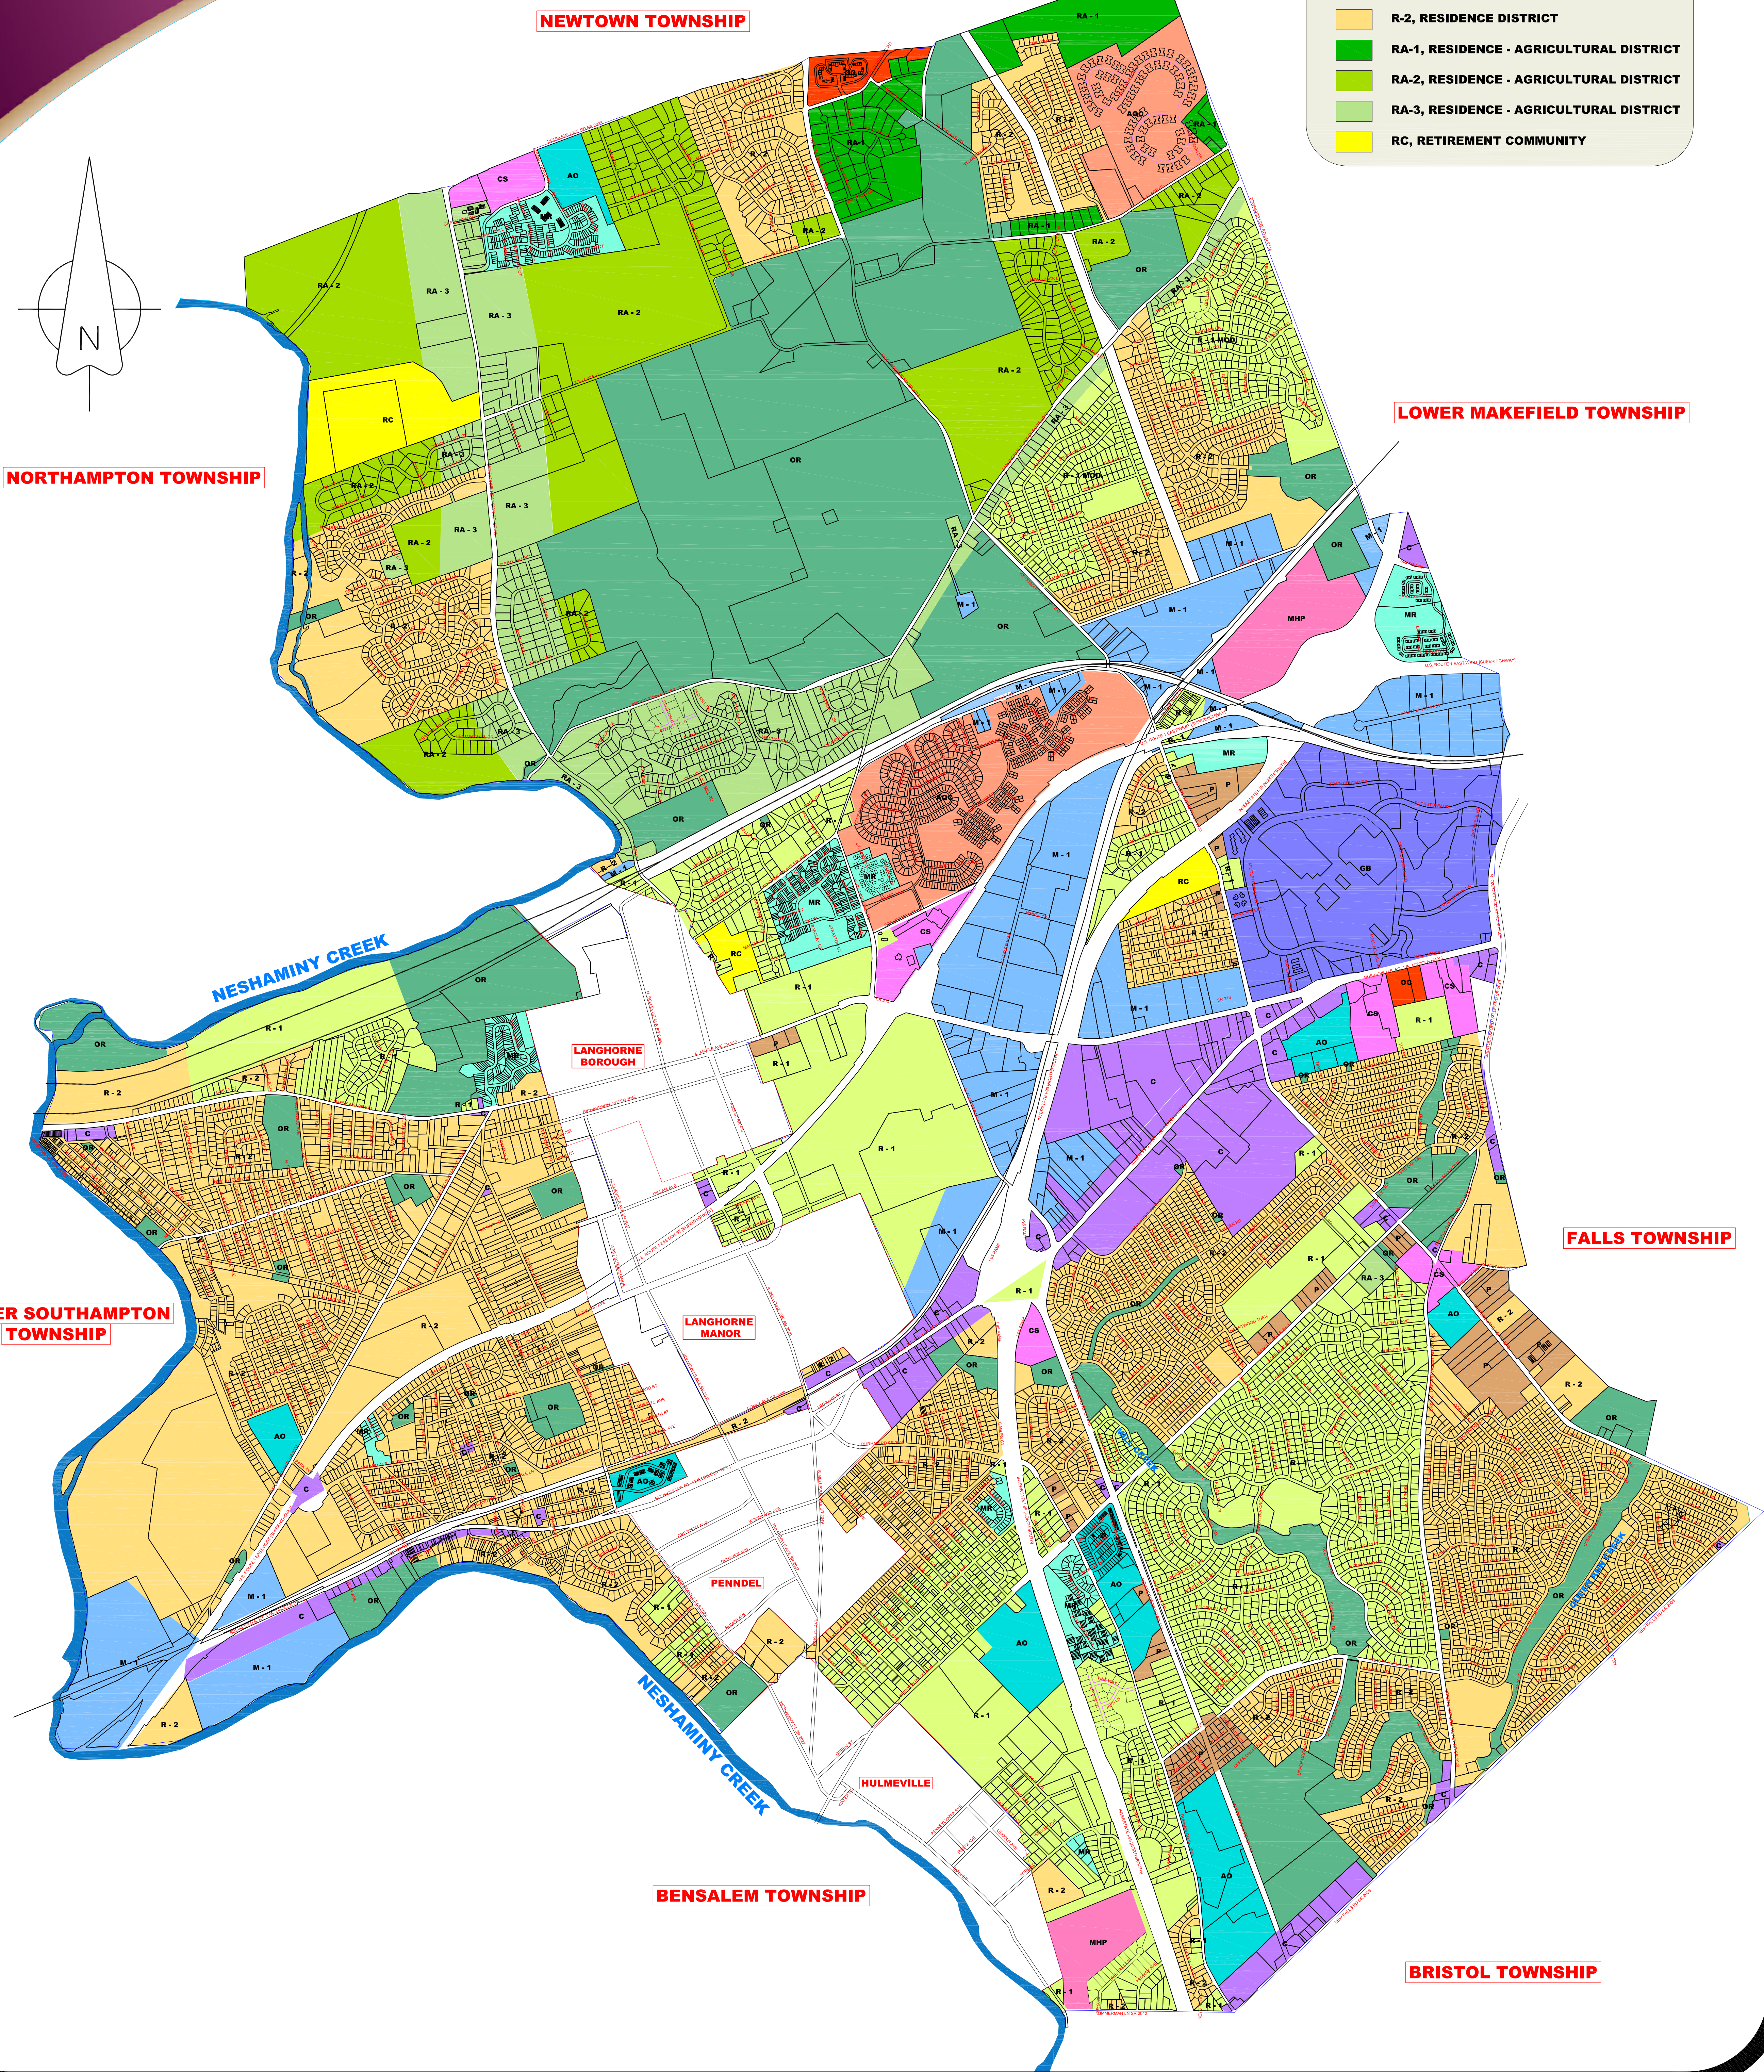

MIDDLETOWN TOWNSHIP

ZONING MAP

MARCH, 2018

ZONING LEGEND

- AO, APARTMENT - OFFICE DISTRICT
- AQC, ADULT QUALIFIED COMMUNITY
- C, COMMERCIAL DISTRICT
- CS, SHOPPING CENTER DISTRICT
- GB, GENERAL BUSINESS DISTRICT
- M-1, LIGHT MANUFACTURING DISTRICT
- MHP, MOBILE HOME PARK
- MR, MULTI RESIDENTIAL DISTRICT
- OC, OFFICE CAMPUS
- OR, OPEN RECREATION DISTRICT
- P, PROFESSIONAL DISTRICT
- R-1 MOD, RESIDENCE DISTRICT
- R-1, RESIDENCE DISTRICT
- R-2, RESIDENCE DISTRICT
- RA-1, RESIDENCE - AGRICULTURAL DISTRICT
- RA-2, RESIDENCE - AGRICULTURAL DISTRICT
- RA-3, RESIDENCE - AGRICULTURAL DISTRICT
- RC, RETIREMENT COMMUNITY

NEWTOWN TOWNSHIP

LOWER MAKEFIELD TOWNSHIP

NORTHAMPTON TOWNSHIP

NESHAMINY CREEK

LANGHORNE BOROUGH

FALLS TOWNSHIP

LOWER SOUTHAMPTON TOWNSHIP

LANGHORNE MANOR

PENNDEL

BENSALEM TOWNSHIP

HULMEVILLE

BRISTOL TOWNSHIP