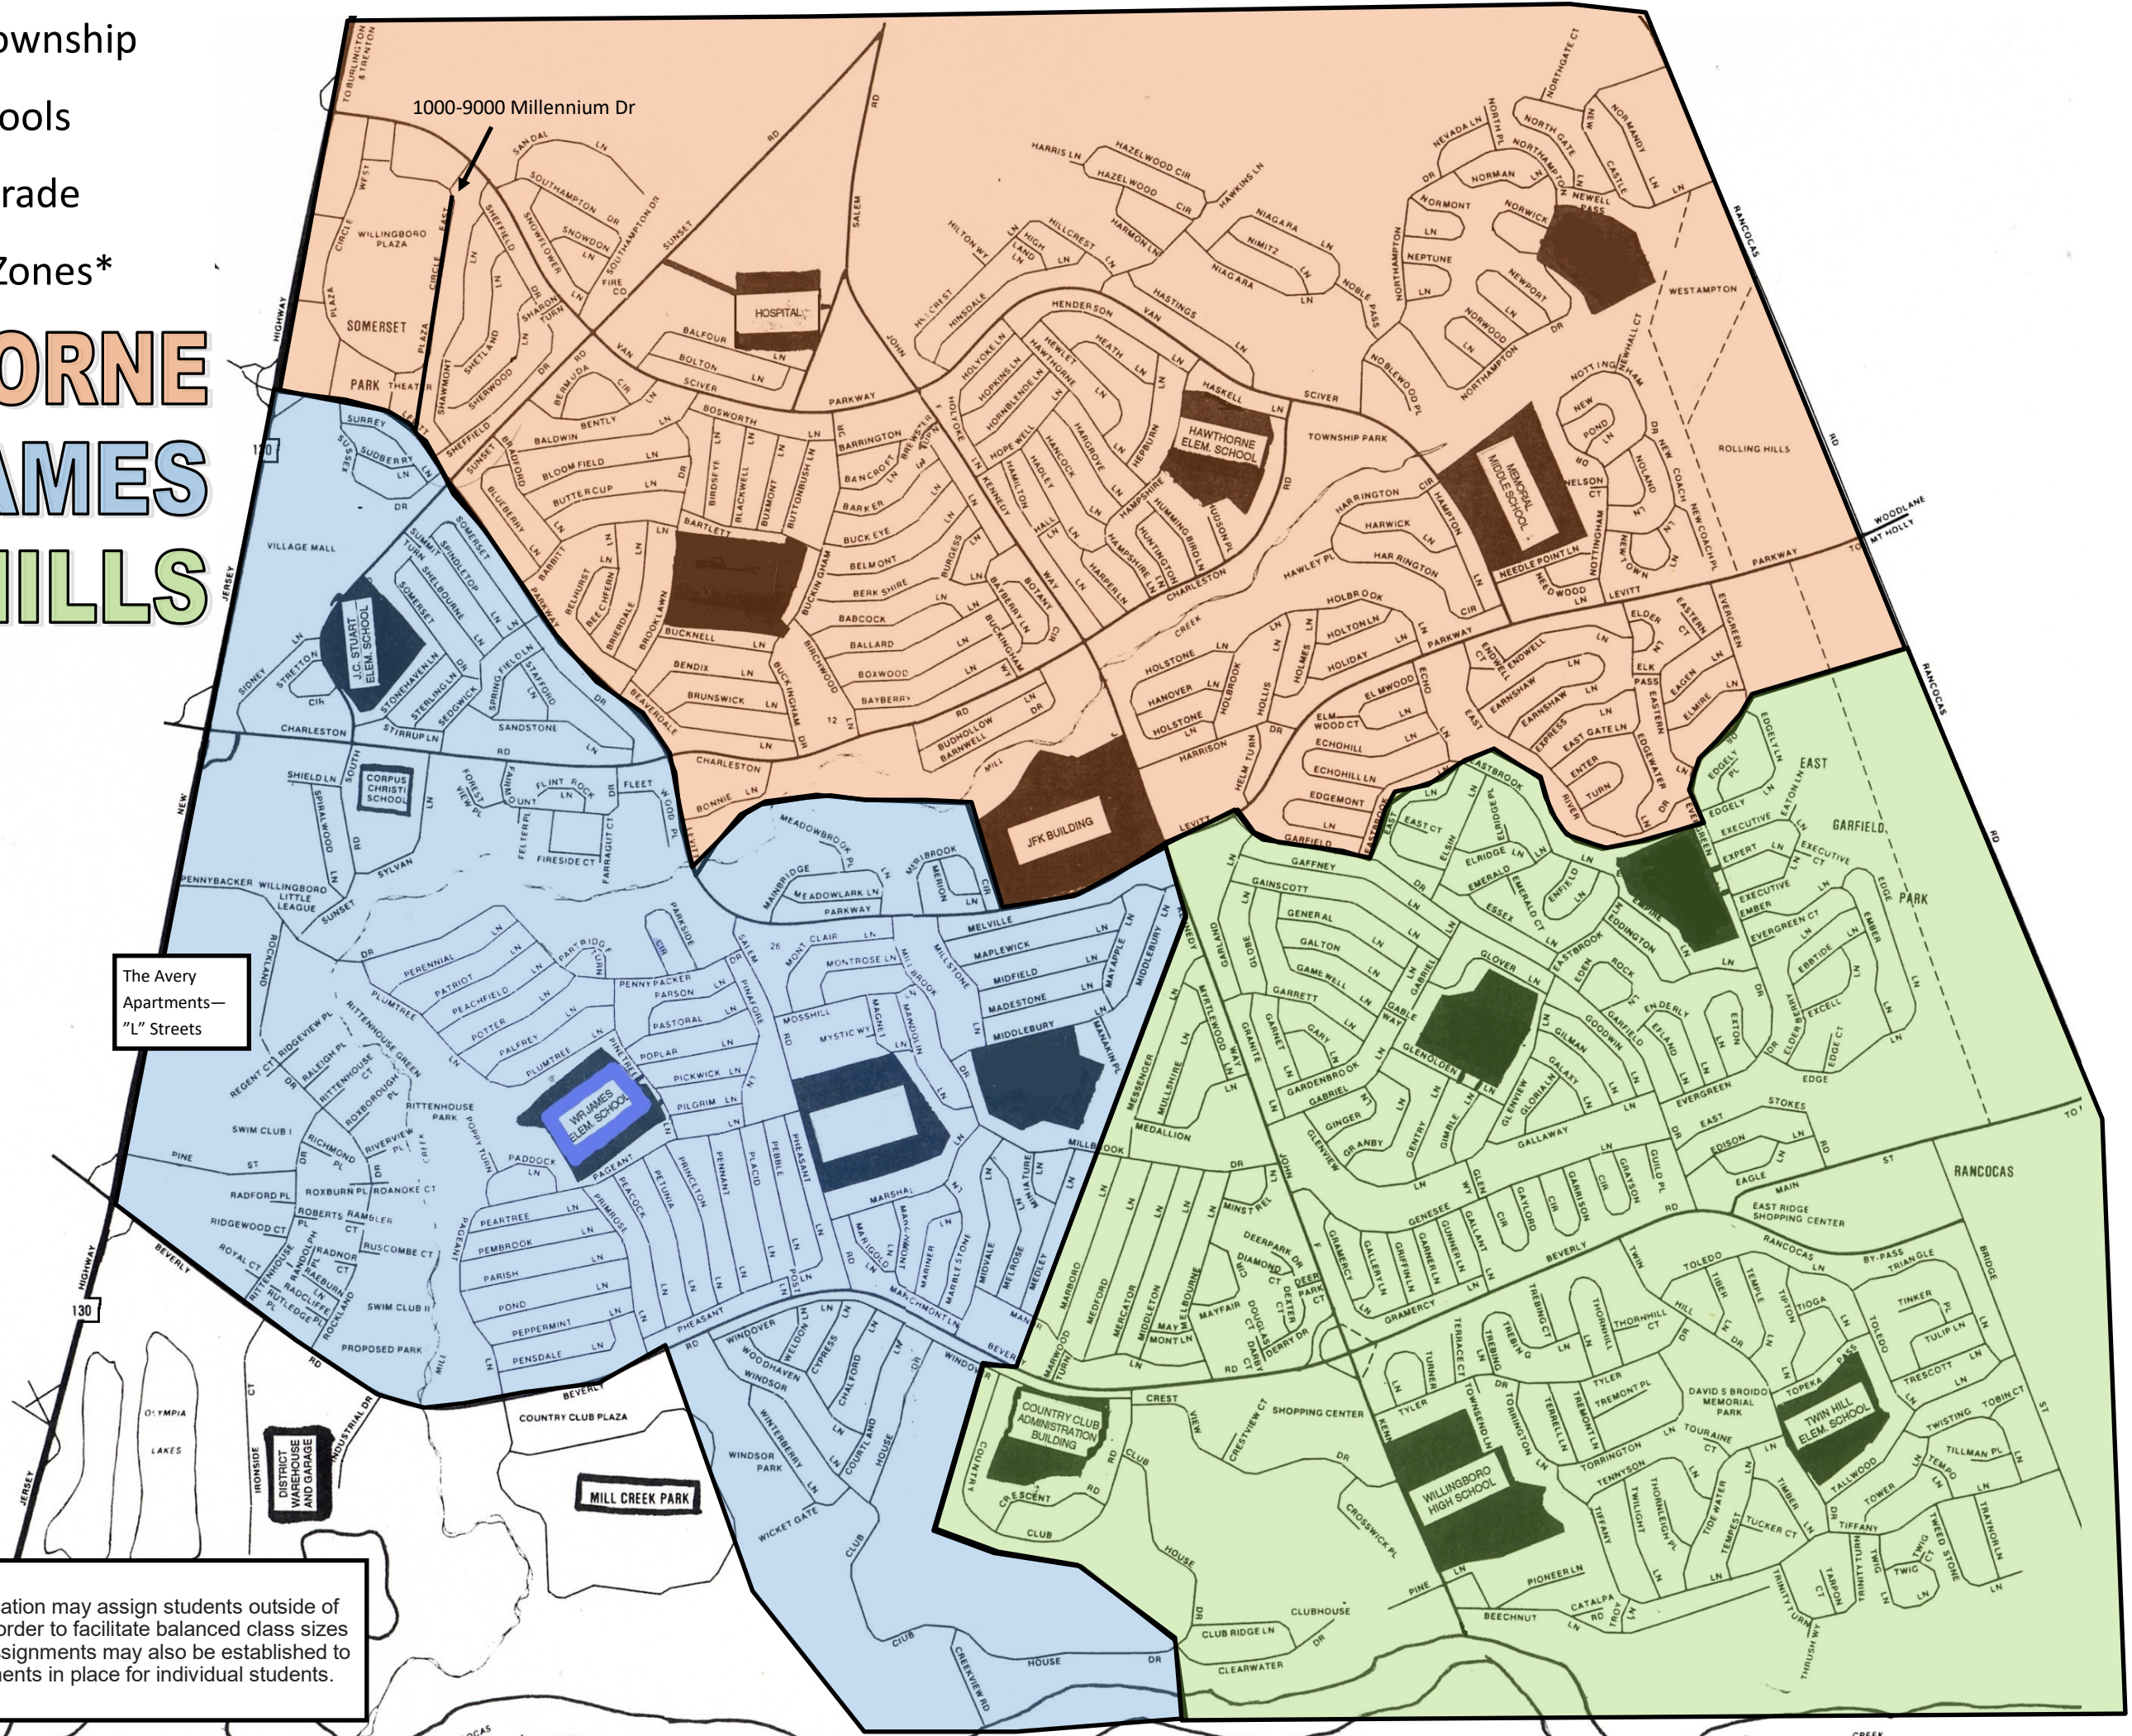

# Willingboro Township

Public Schools

1st—4th Grade

Attendance Zones\*

# HAWTHORNE W.R. JAMES TWIN HILLS

The Avery Apartments—  
"L" Streets

\* The Willingboro Board of Education may assign students outside of their predetermined boundary in order to facilitate balanced class sizes throughout the district. School assignments may also be established to satisfy the educational requirements in place for individual students.